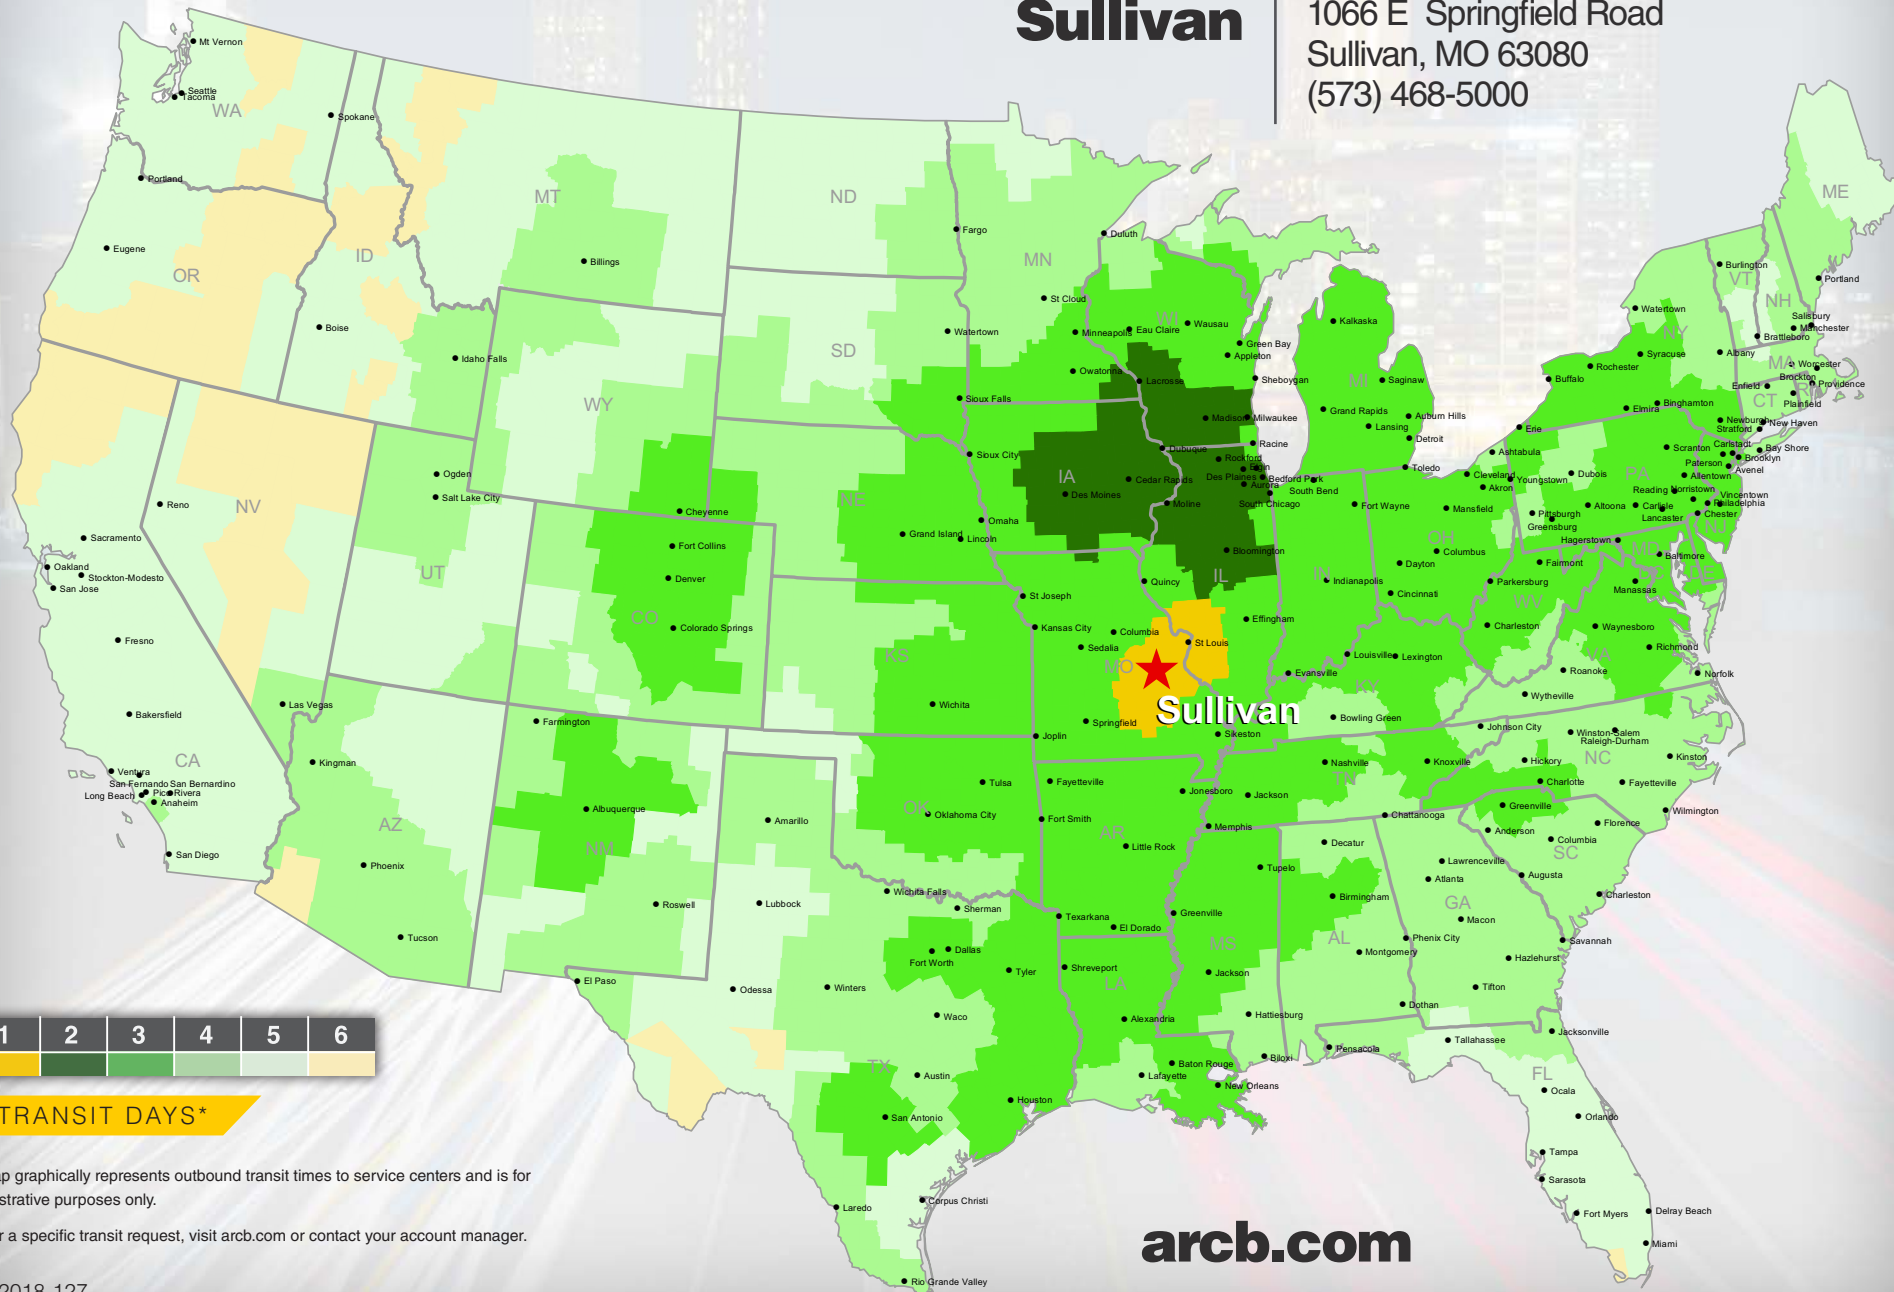

Sullivan

1066 E Springfield Road
Sullivan, MO 63080
(573) 468-5000

TRANSIT DAYS*

*Map graphically represents outbound transit times to service centers and is for illustrative purposes only.

For a specific transit request, visit arcb.com or contact your account manager.