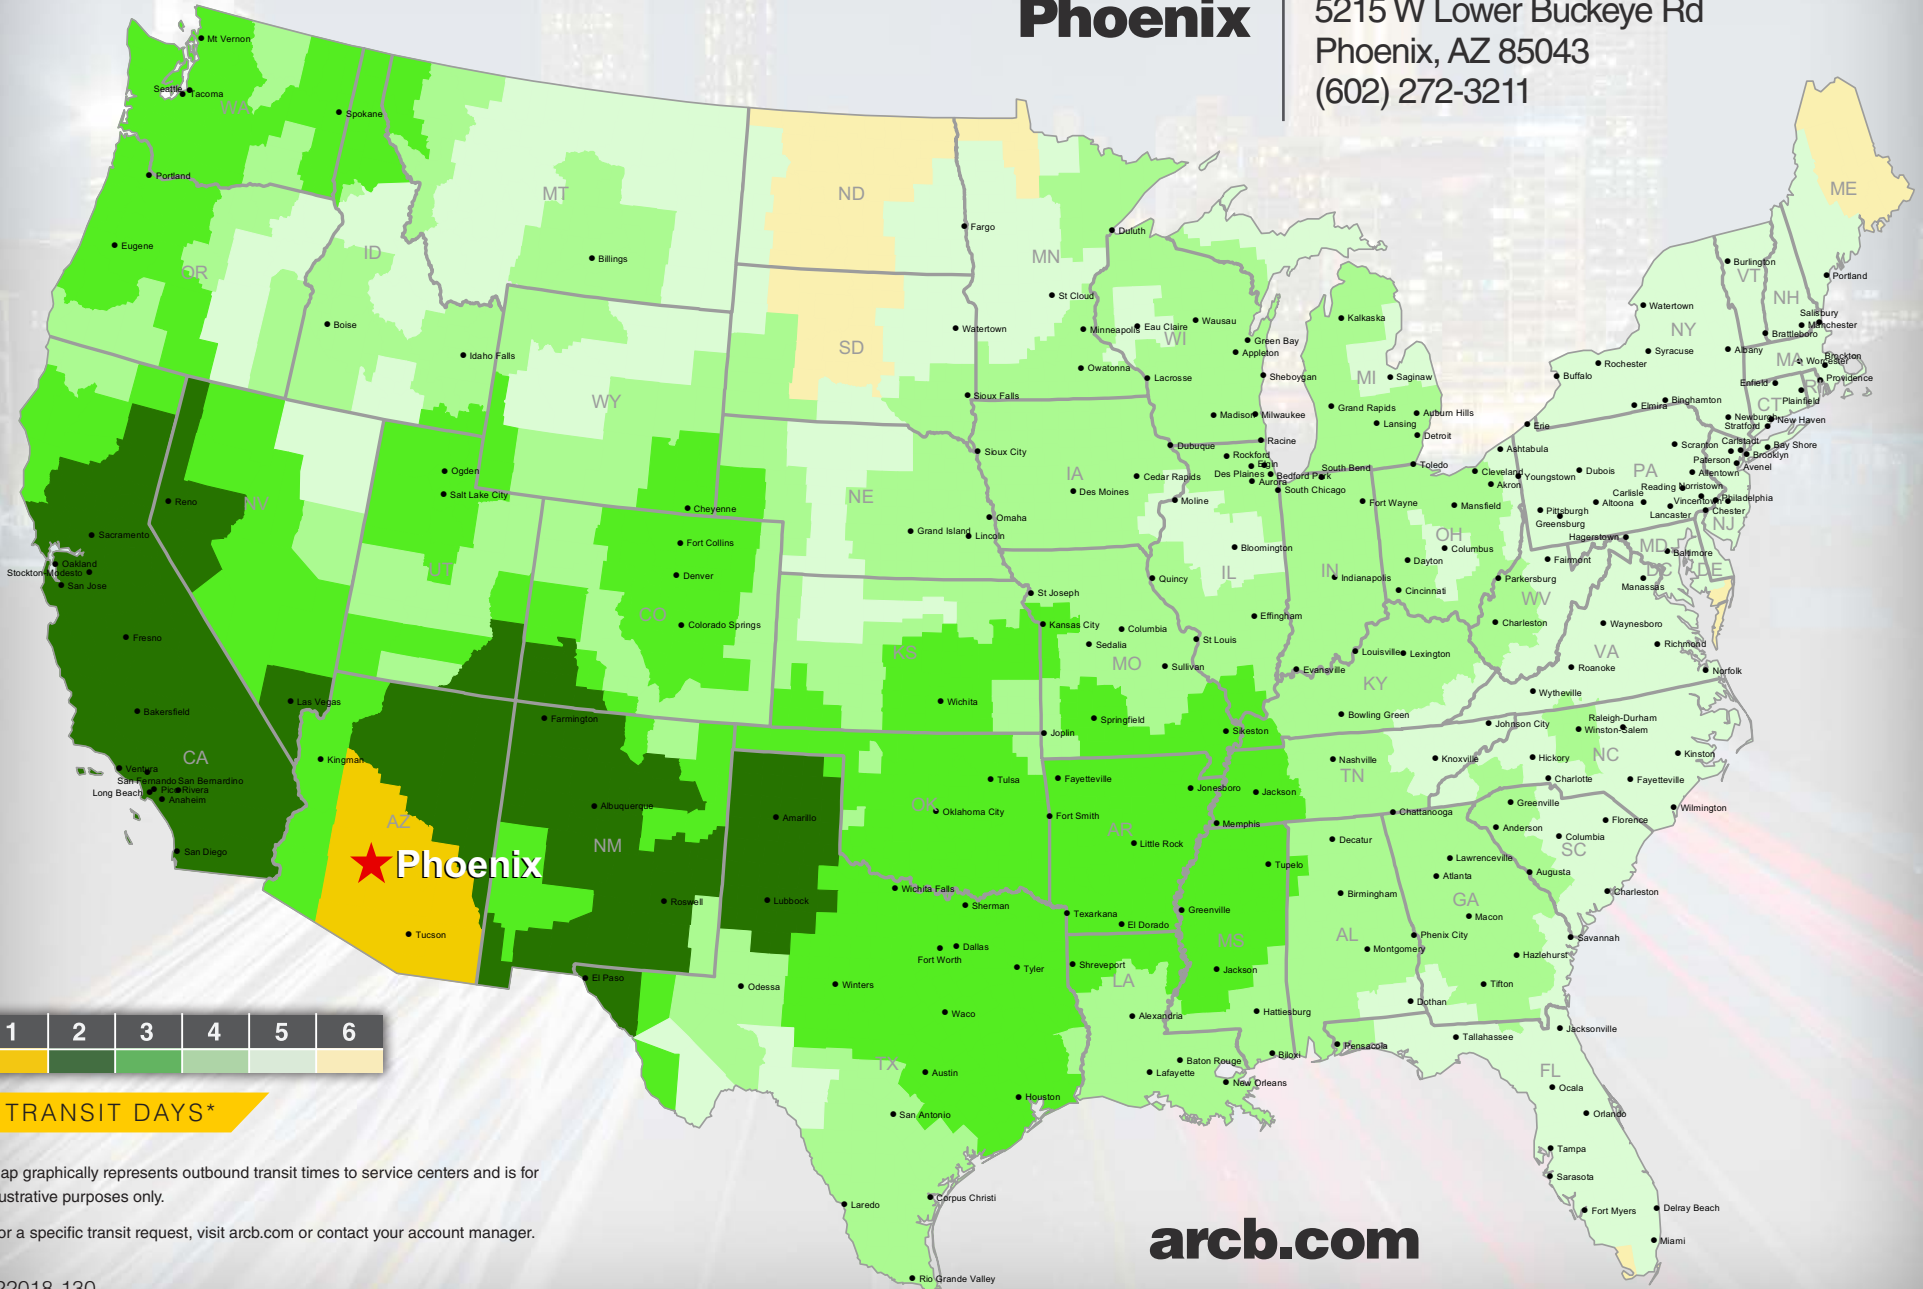

#### TRANSIT DAYS\*

\*Map graphically represents outbound transit times to service centers and is for illustrative purposes only.

For a specific transit request, visit [arcb.com](http://arcb.com) or contact your account manager.