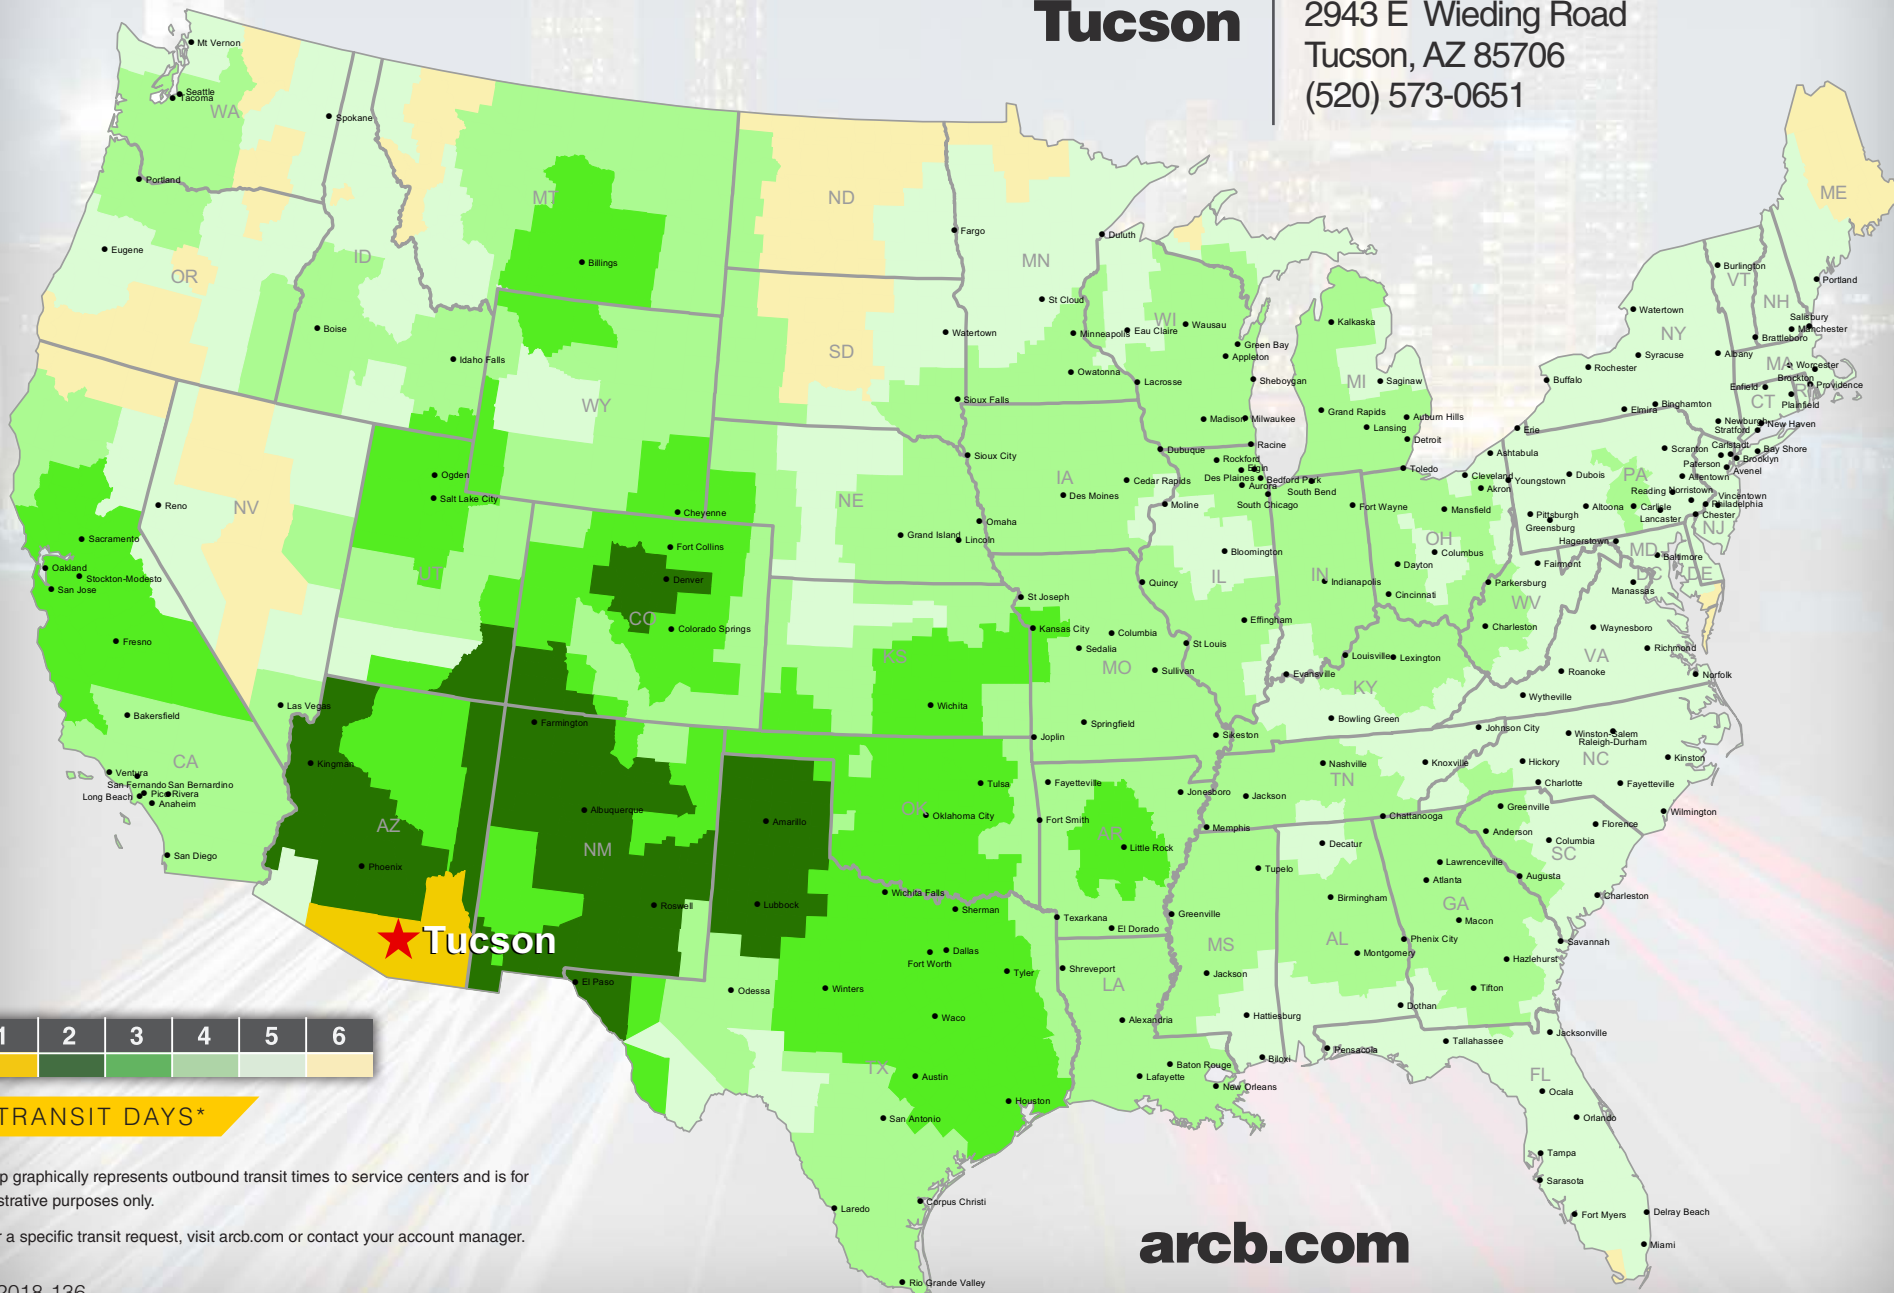

Tucson

2943 E Wieding Road
Tucson, AZ 85706
(520) 573-0651

TRANSIT DAYS*

*Map graphically represents outbound transit times to service centers and is for illustrative purposes only.

For a specific transit request, visit arcb.com or contact your account manager.