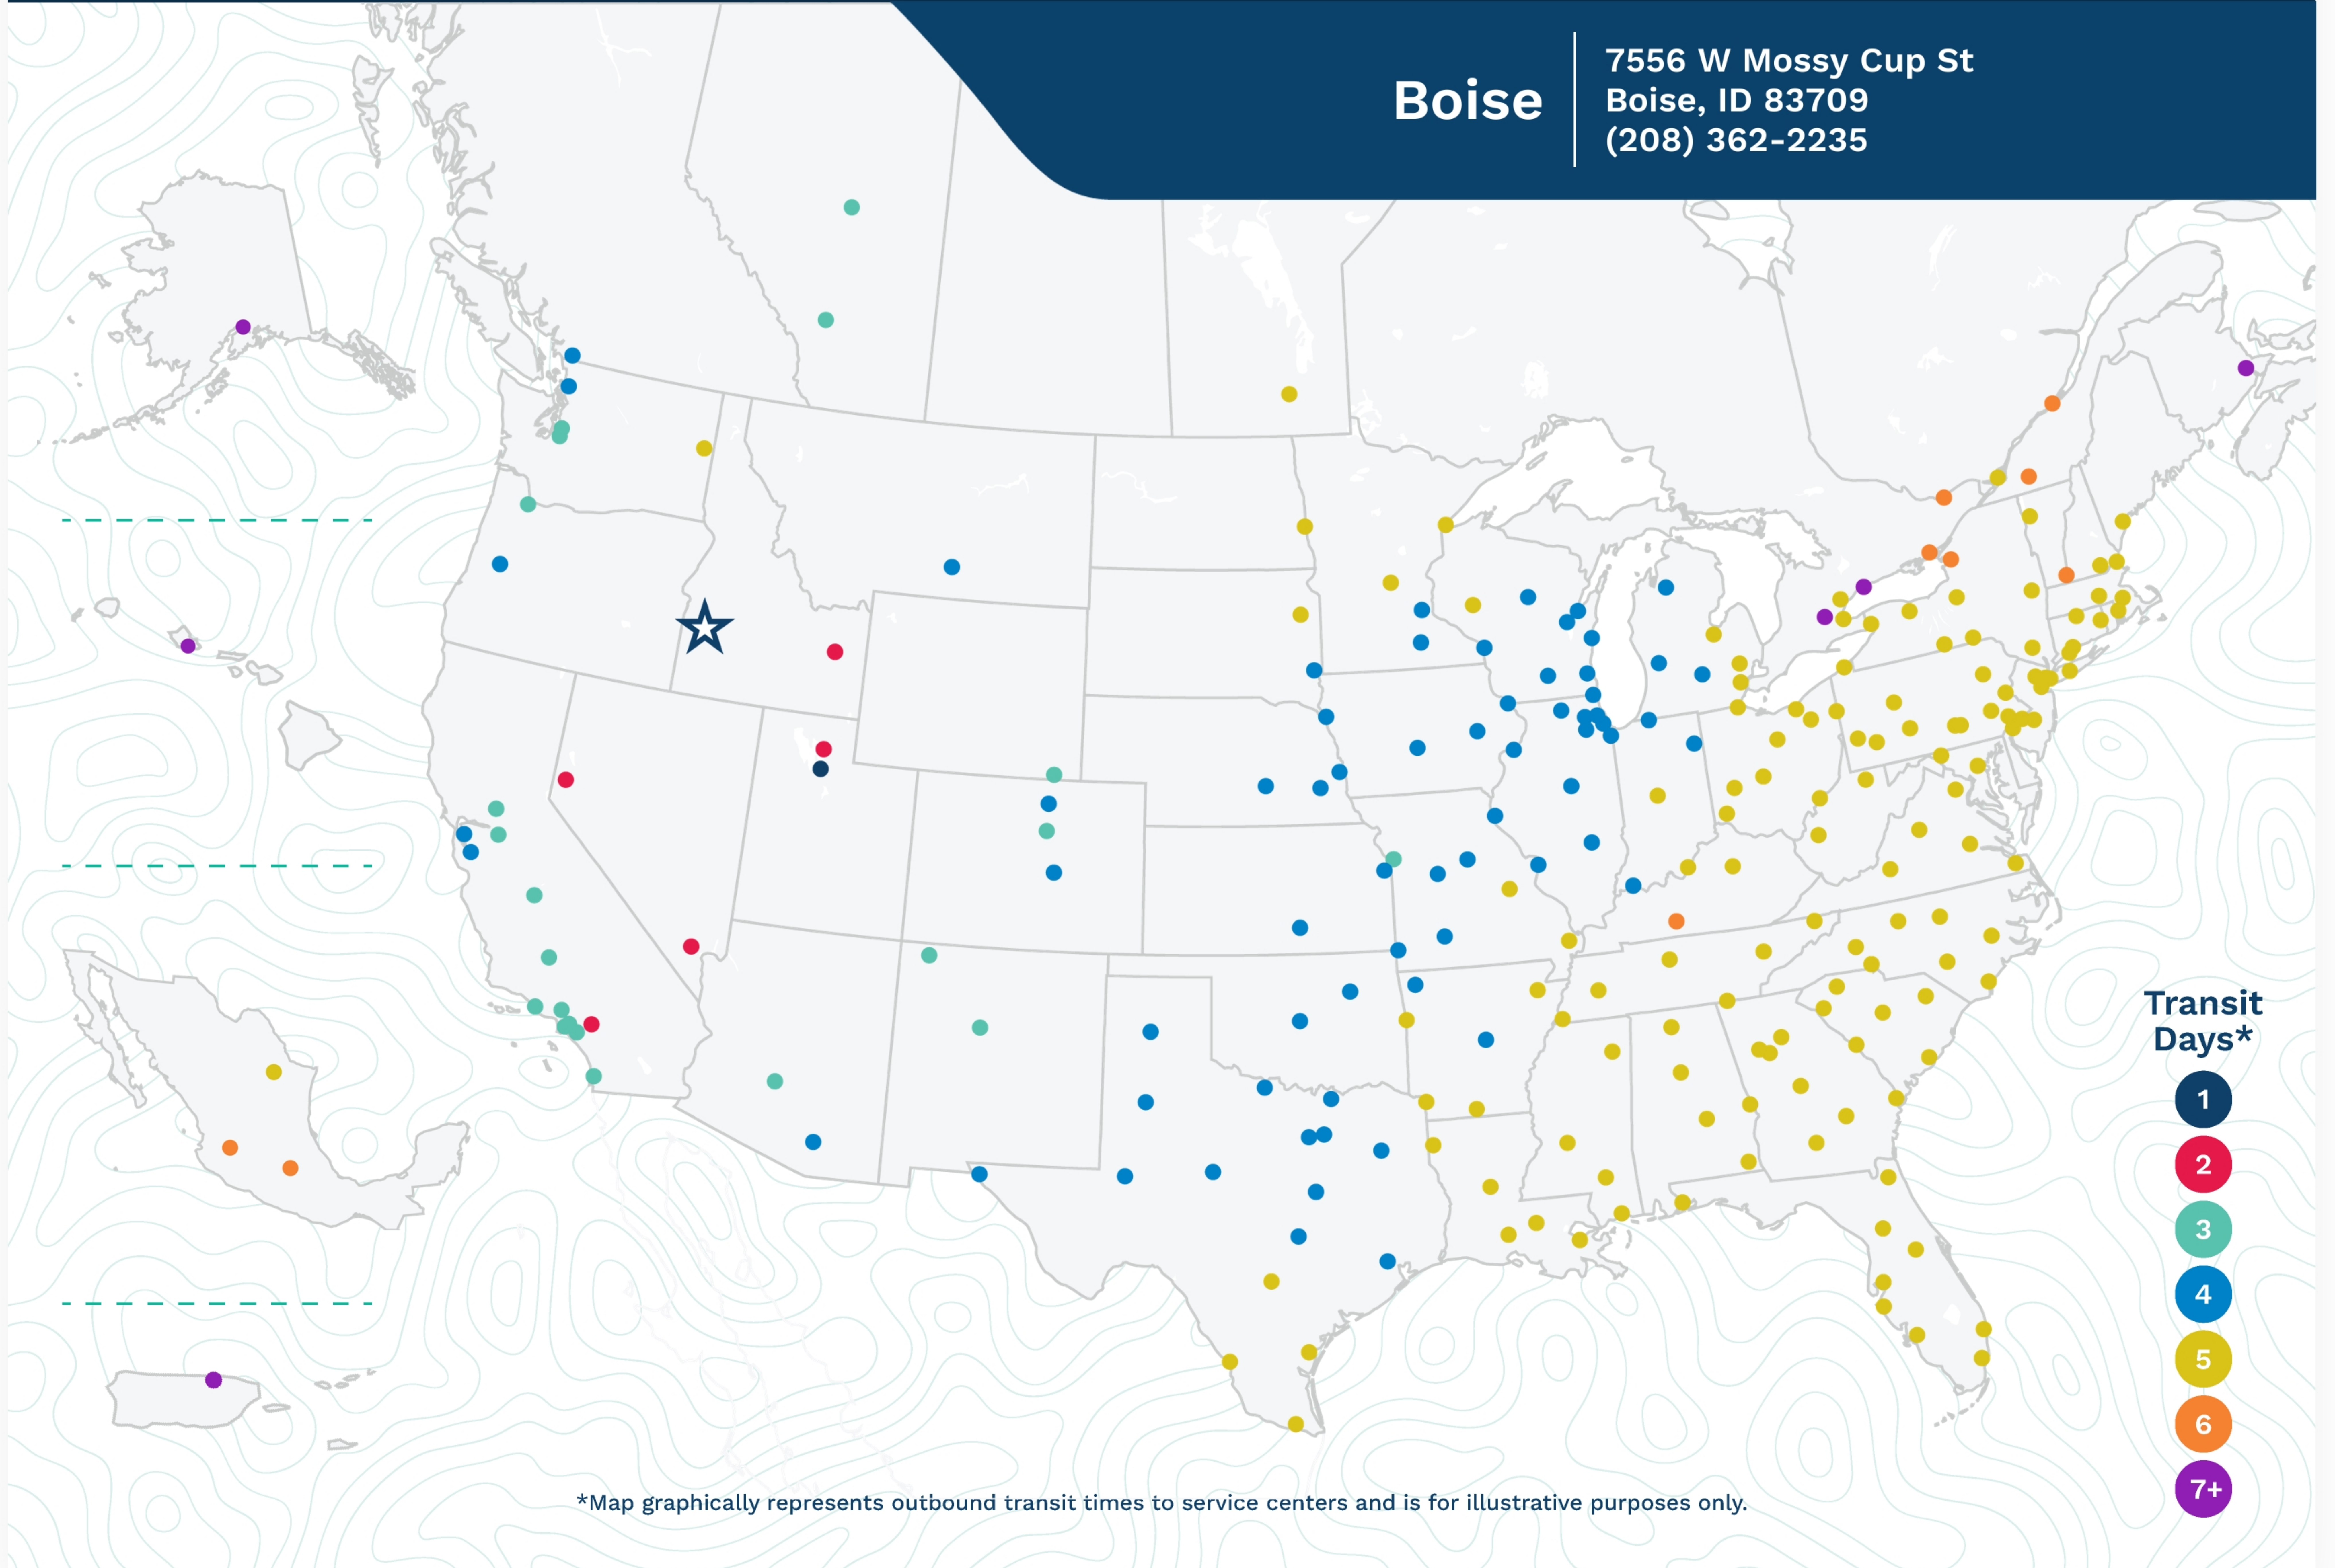

**Boise**

7556 W Mossy Cup St  
Boise, ID 83709  
(208) 362-2235

\*Map graphically represents outbound transit times to service centers and is for illustrative purposes only.