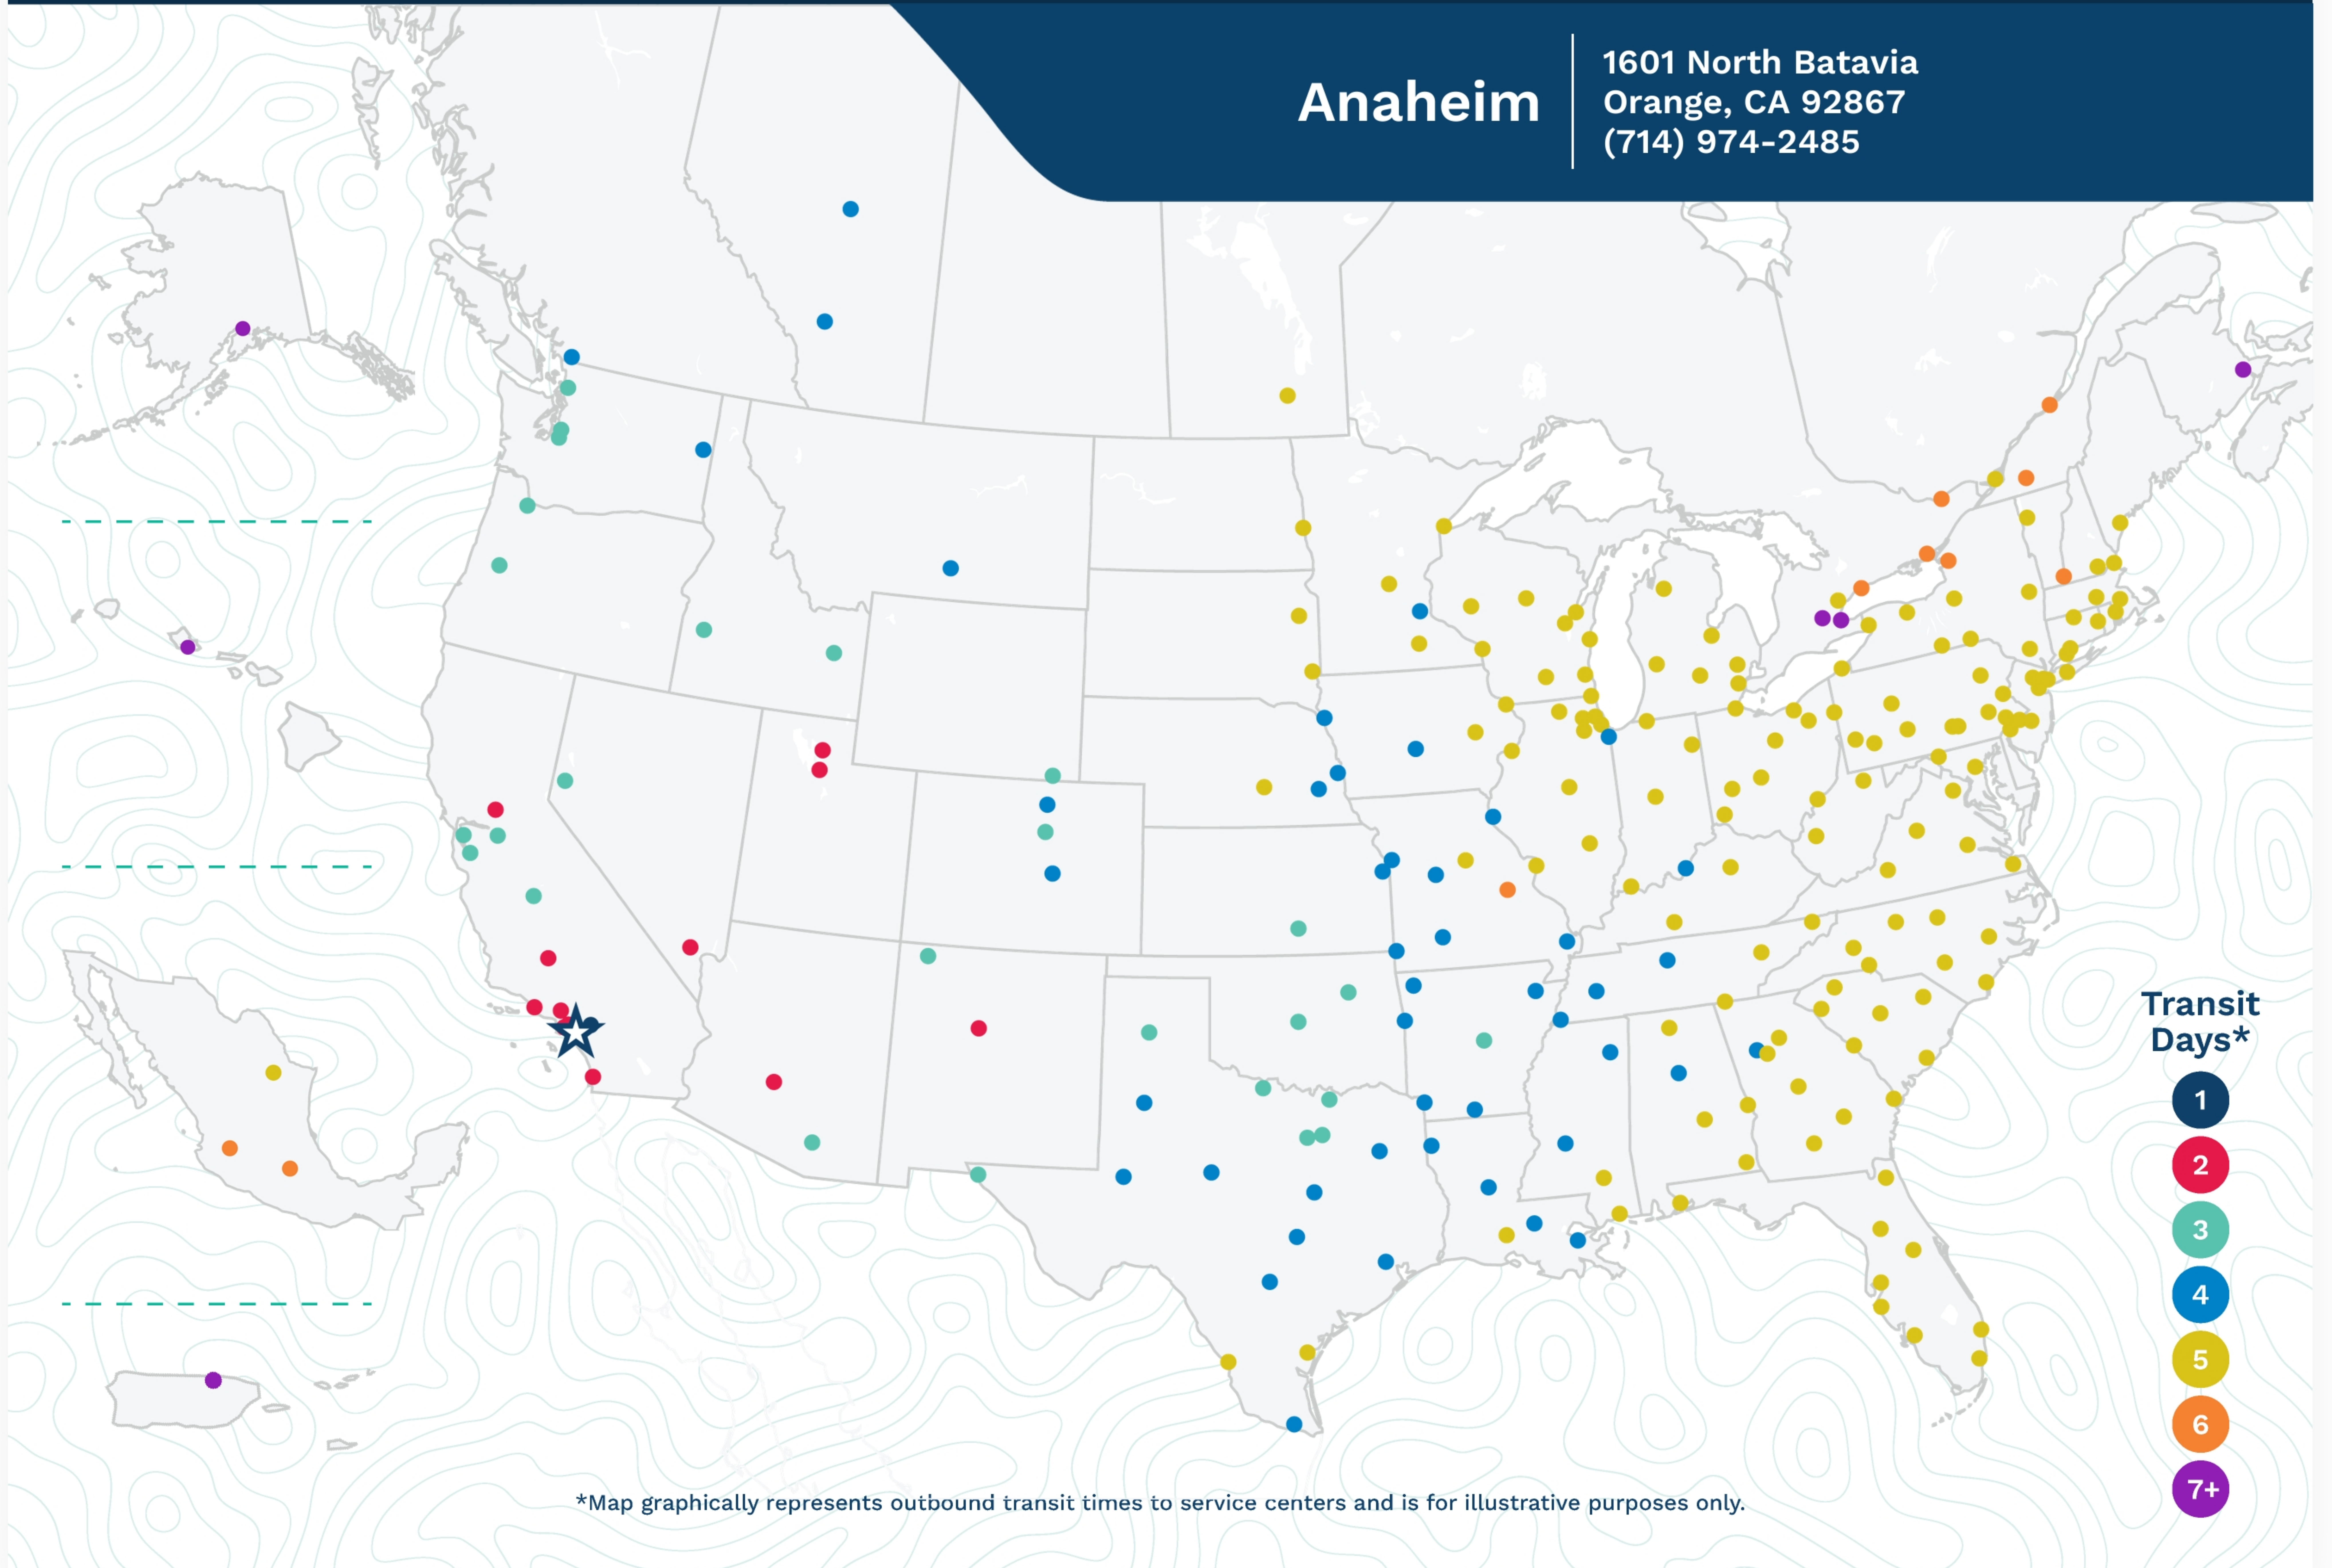

Anaheim

1601 North Batavia
Orange, CA 92867
(714) 974-2485

*Map graphically represents outbound transit times to service centers and is for illustrative purposes only.