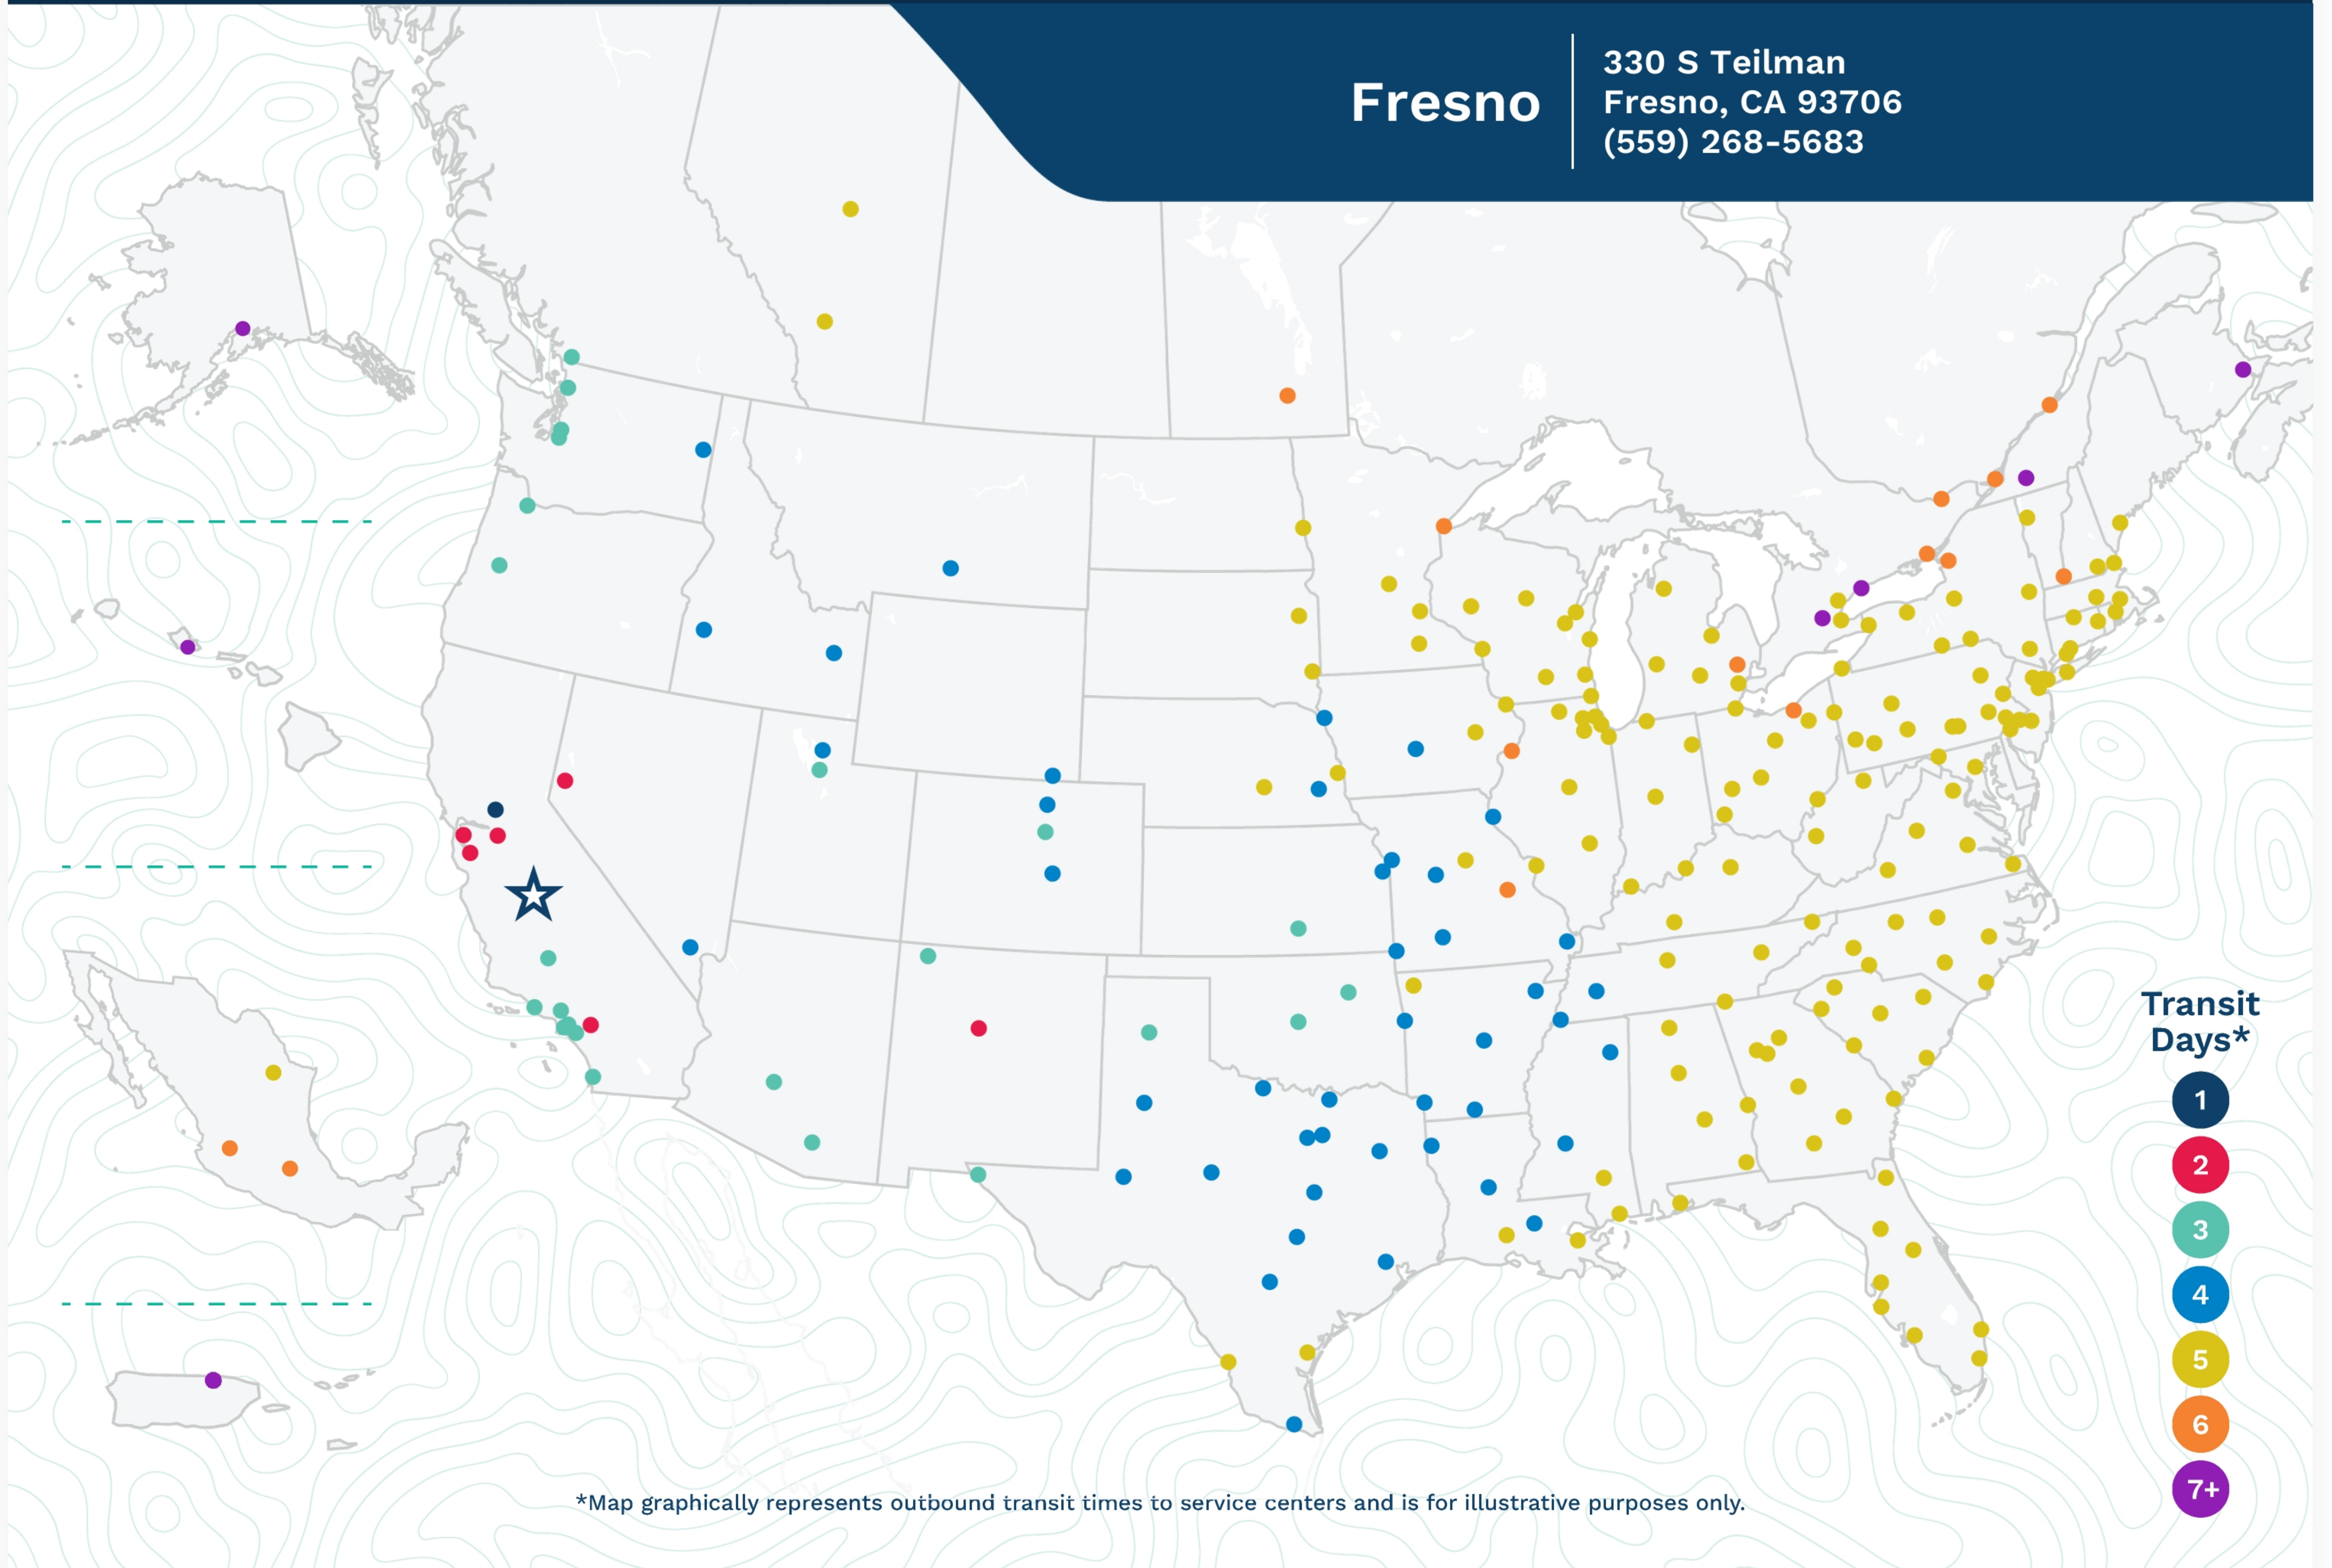

**Fresno**

330 S Teilman  
Fresno, CA 93706  
(559) 268-5683

\*Map graphically represents outbound transit times to service centers and is for illustrative purposes only.