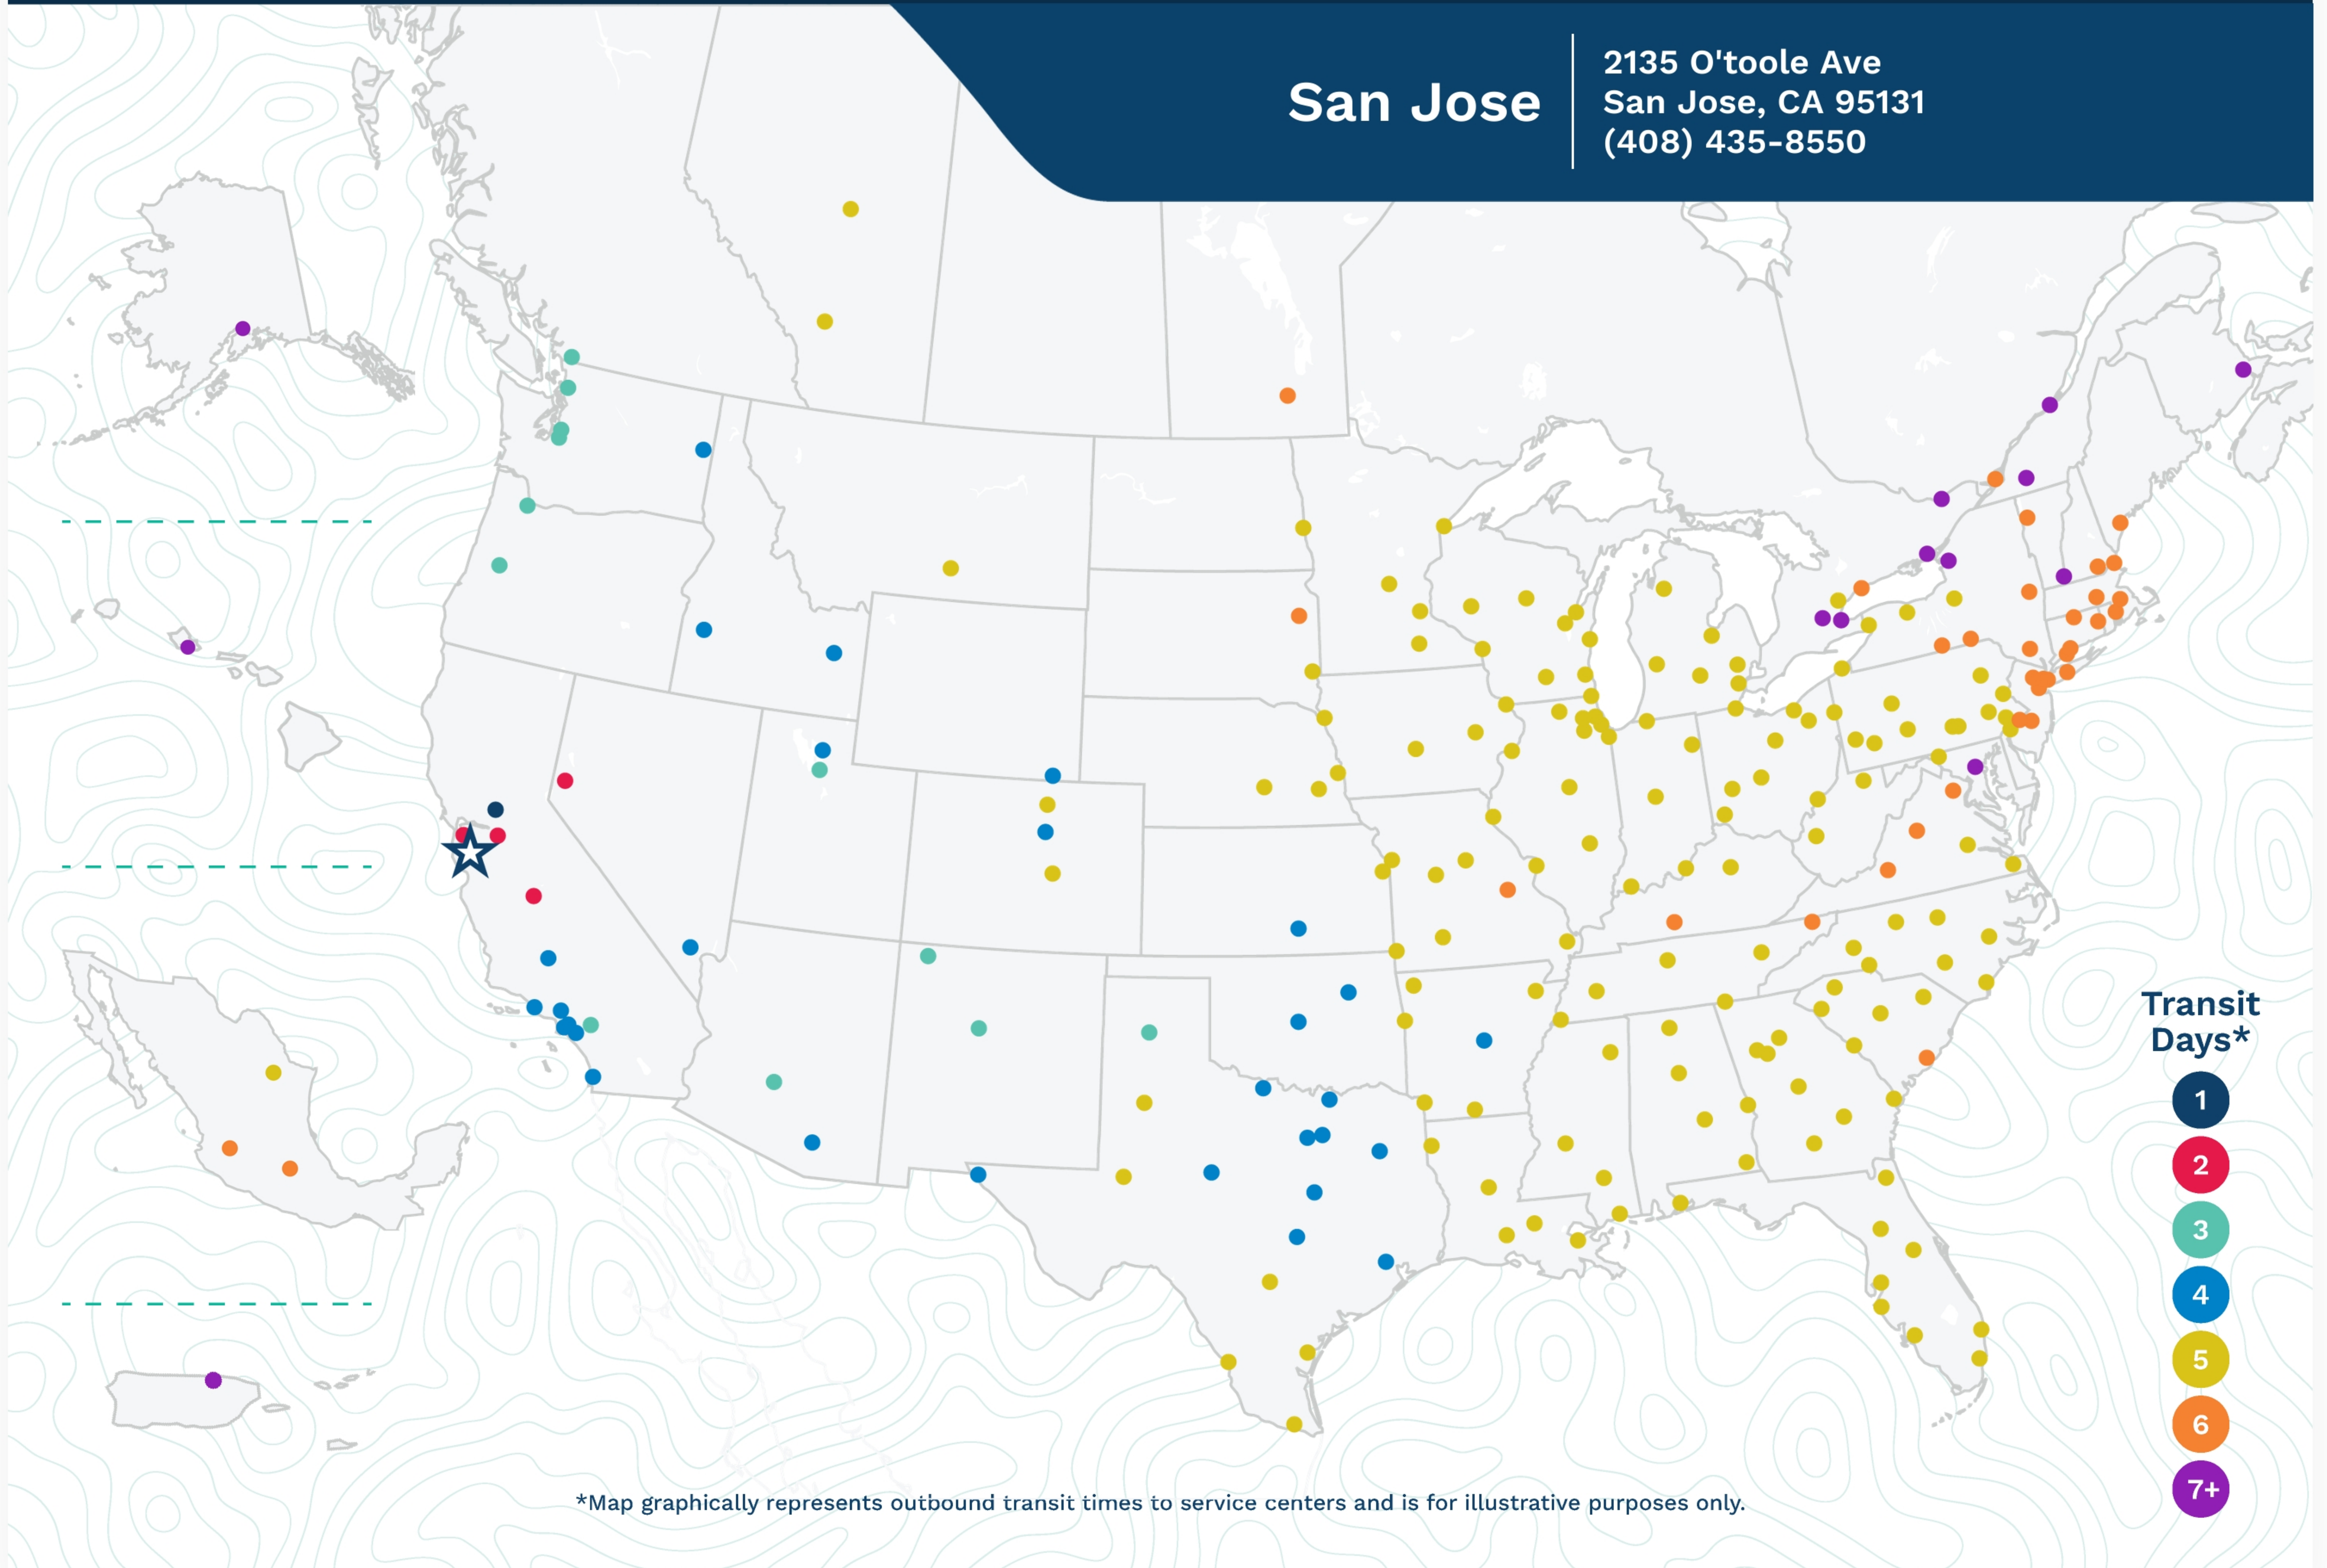

Advertised Transit Times

via the ABF Freight® Network

San Jose

2135 O'toole Ave
San Jose, CA 95131
(408) 435-8550

*Map graphically represents outbound transit times to service centers and is for illustrative purposes only.