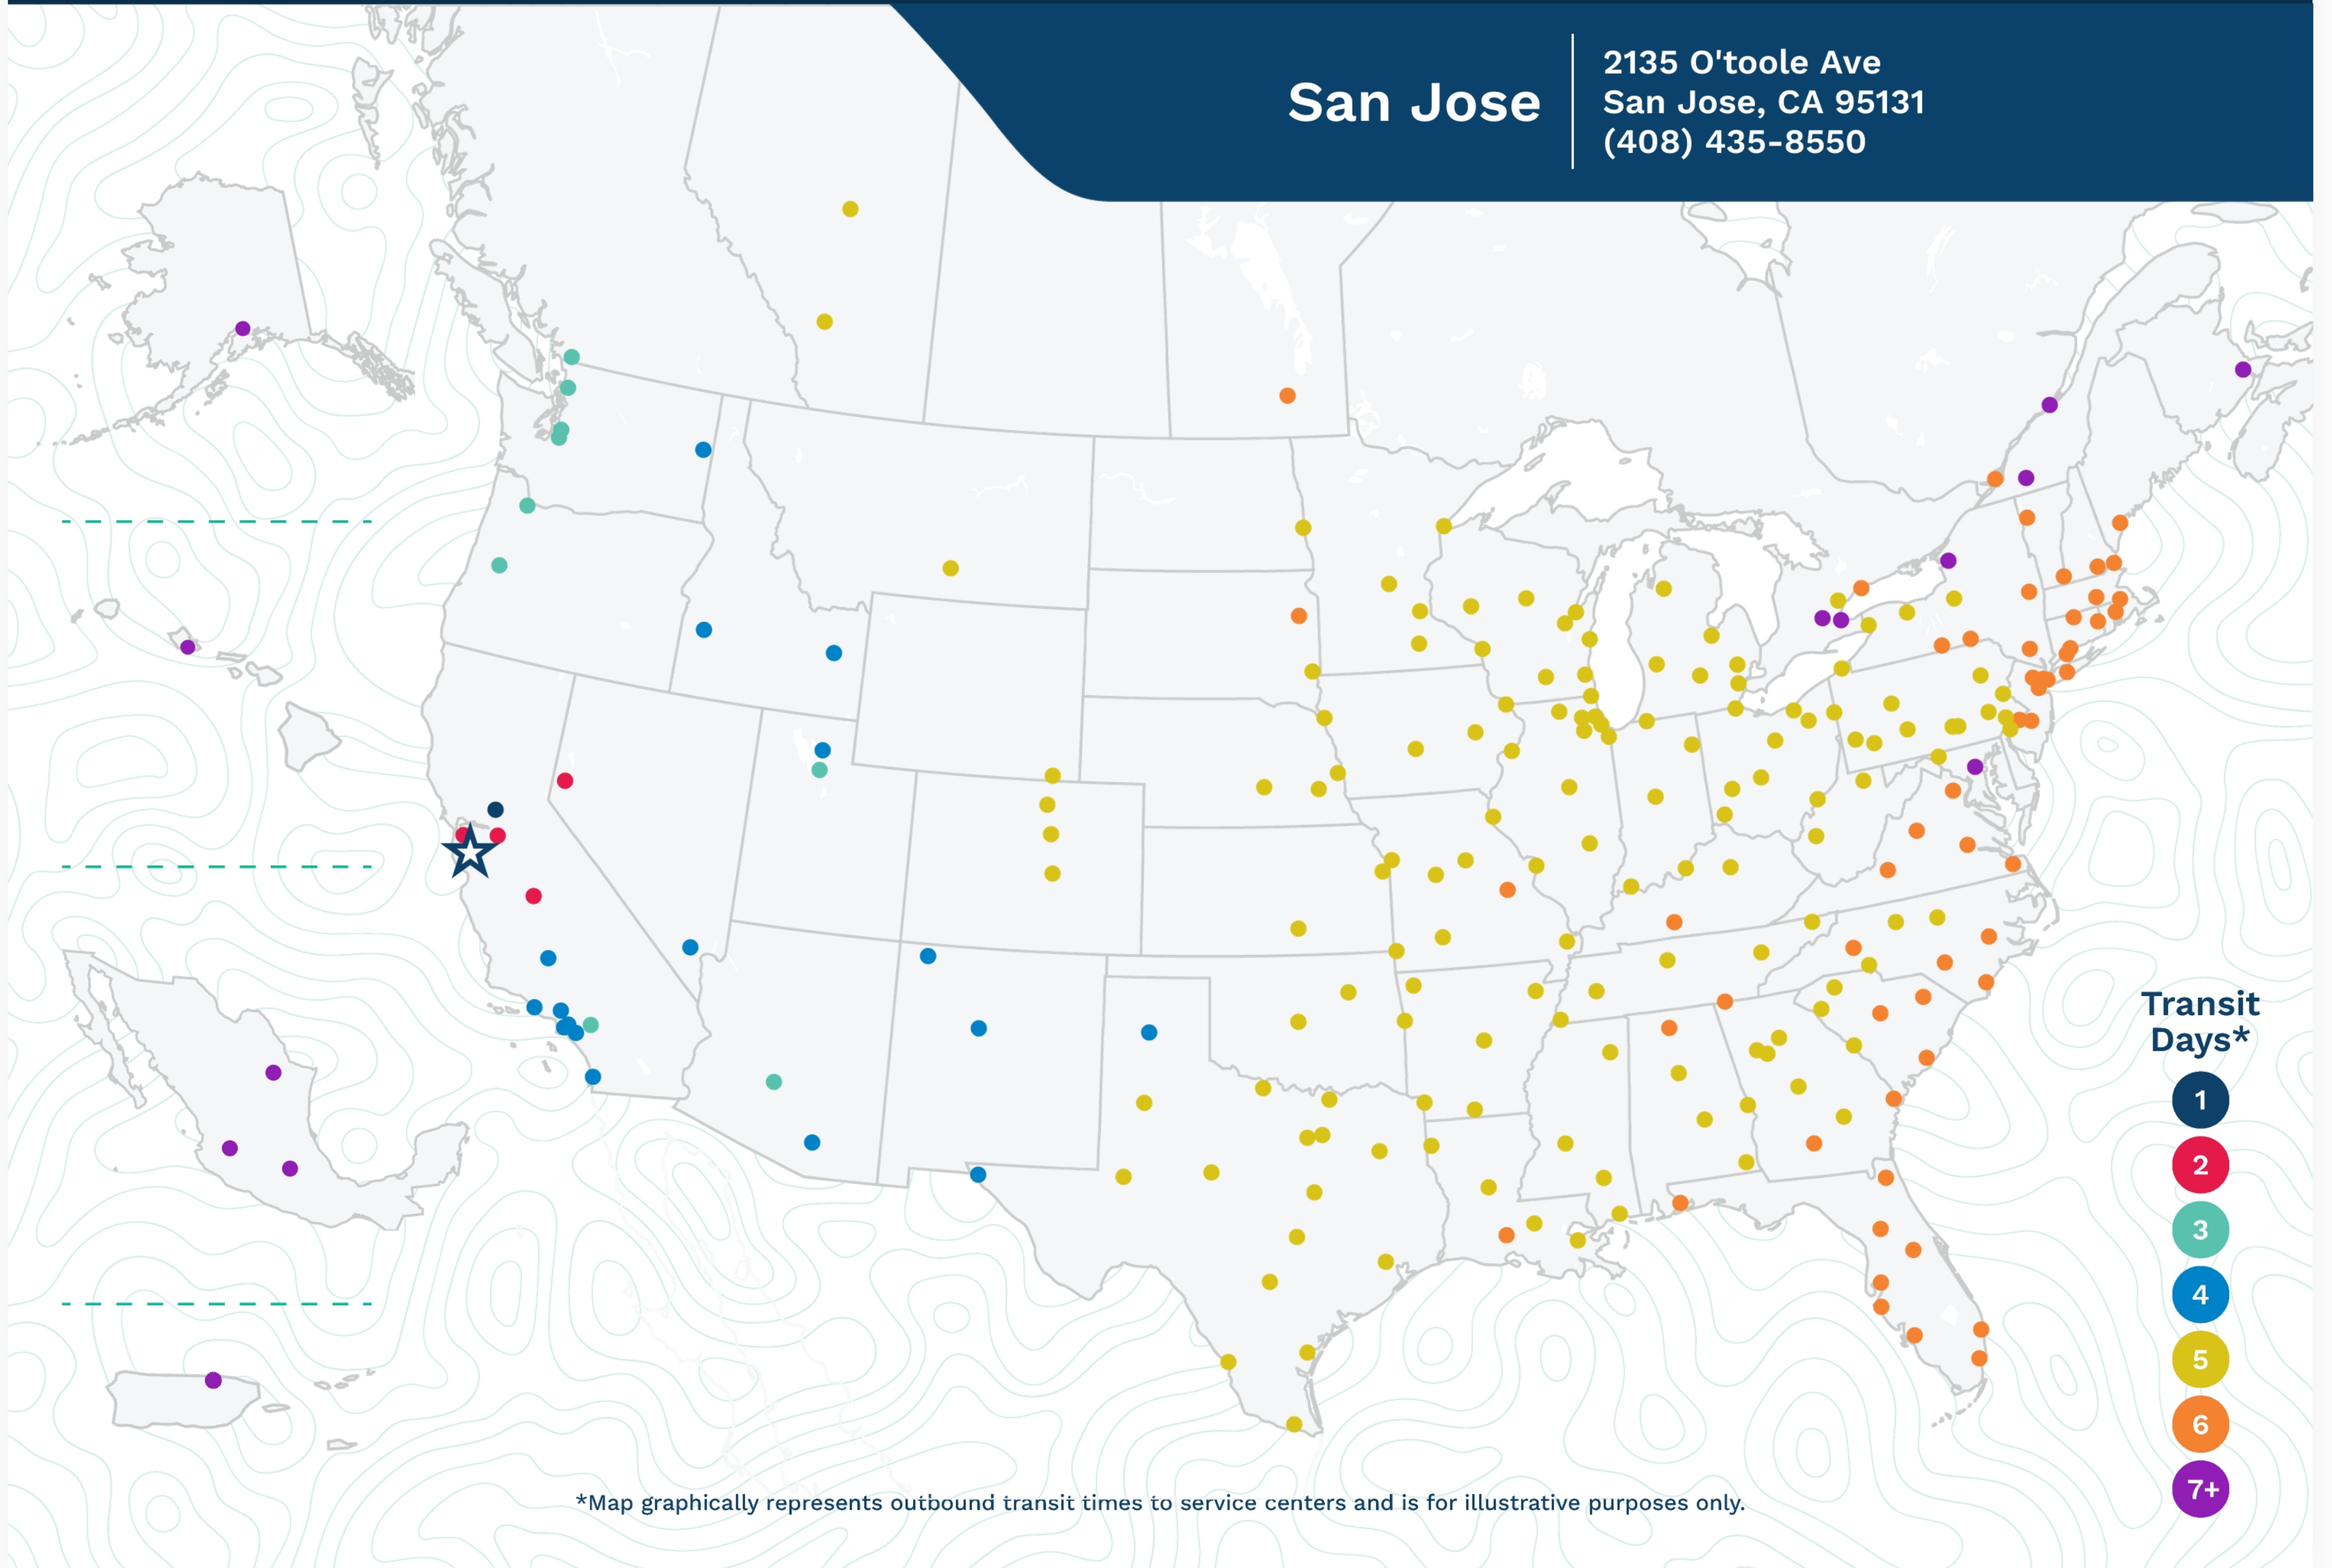

**San Jose**

2135 O'toole Ave  
San Jose, CA 95131  
(408) 435-8550

\*Map graphically represents outbound transit times to service centers and is for illustrative purposes only.