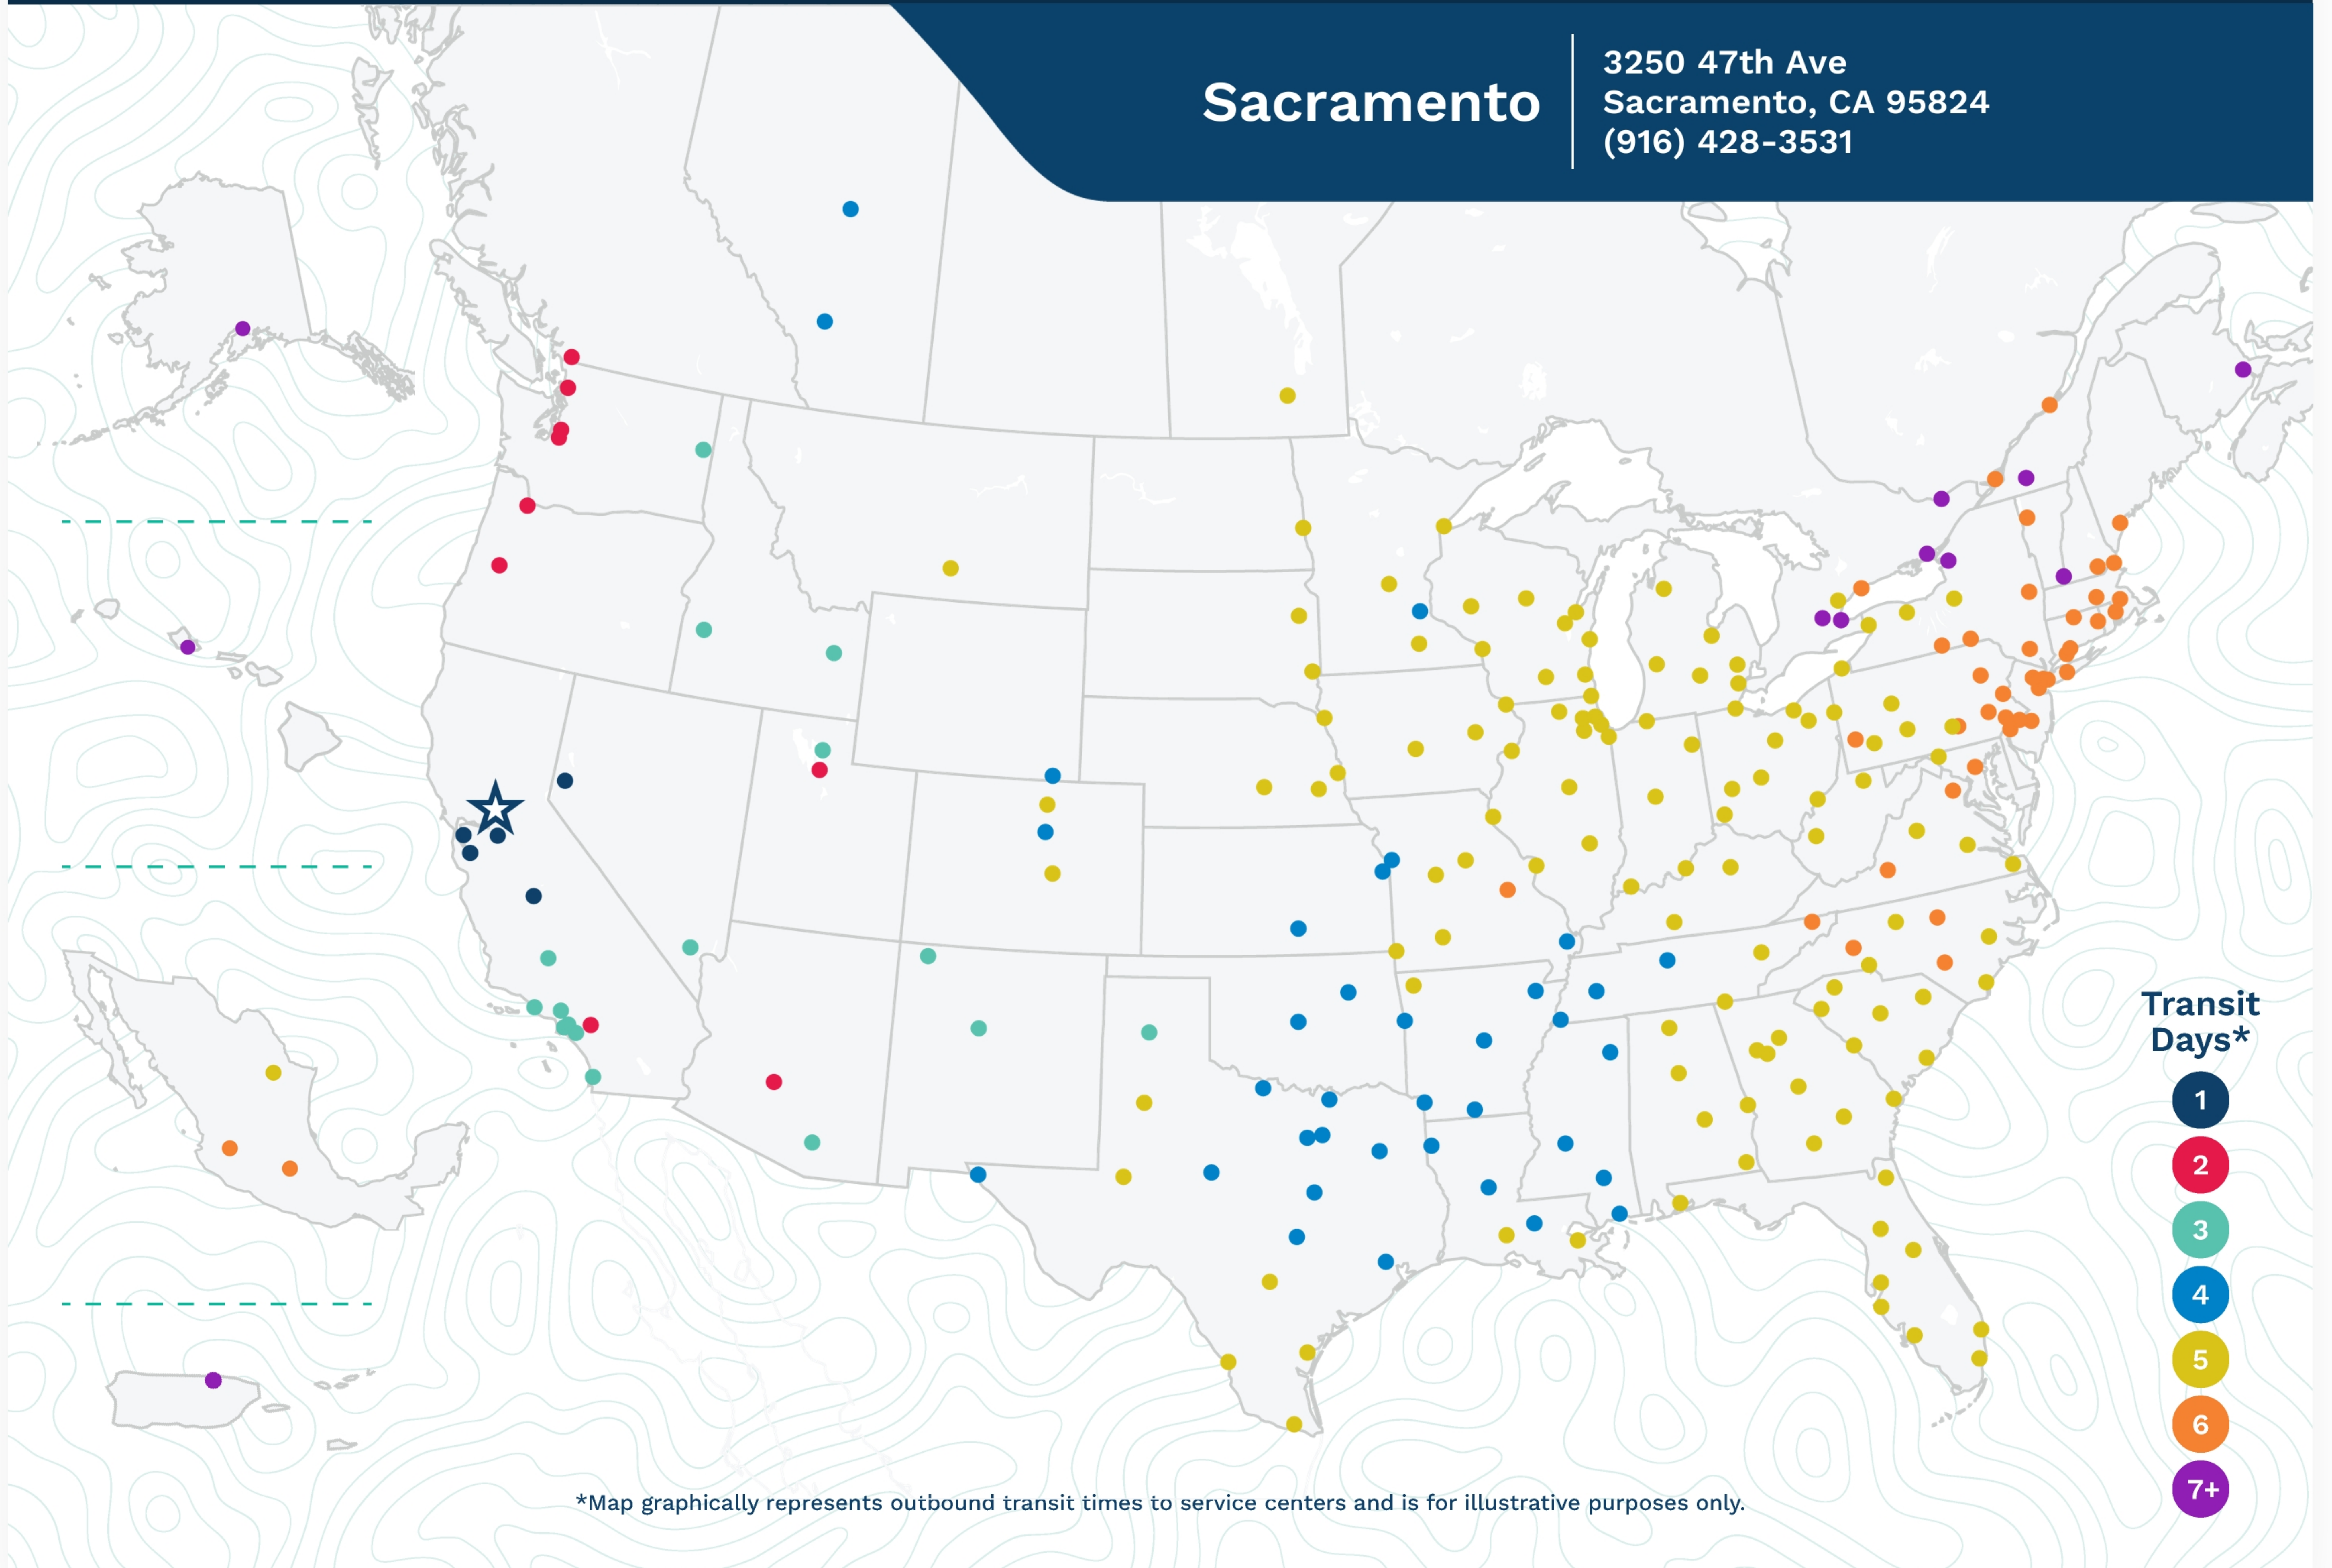

Advertised Transit Times

via the ABF Freight® Network

Sacramento

3250 47th Ave
Sacramento, CA 95824
(916) 428-3531

*Map graphically represents outbound transit times to service centers and is for illustrative purposes only.