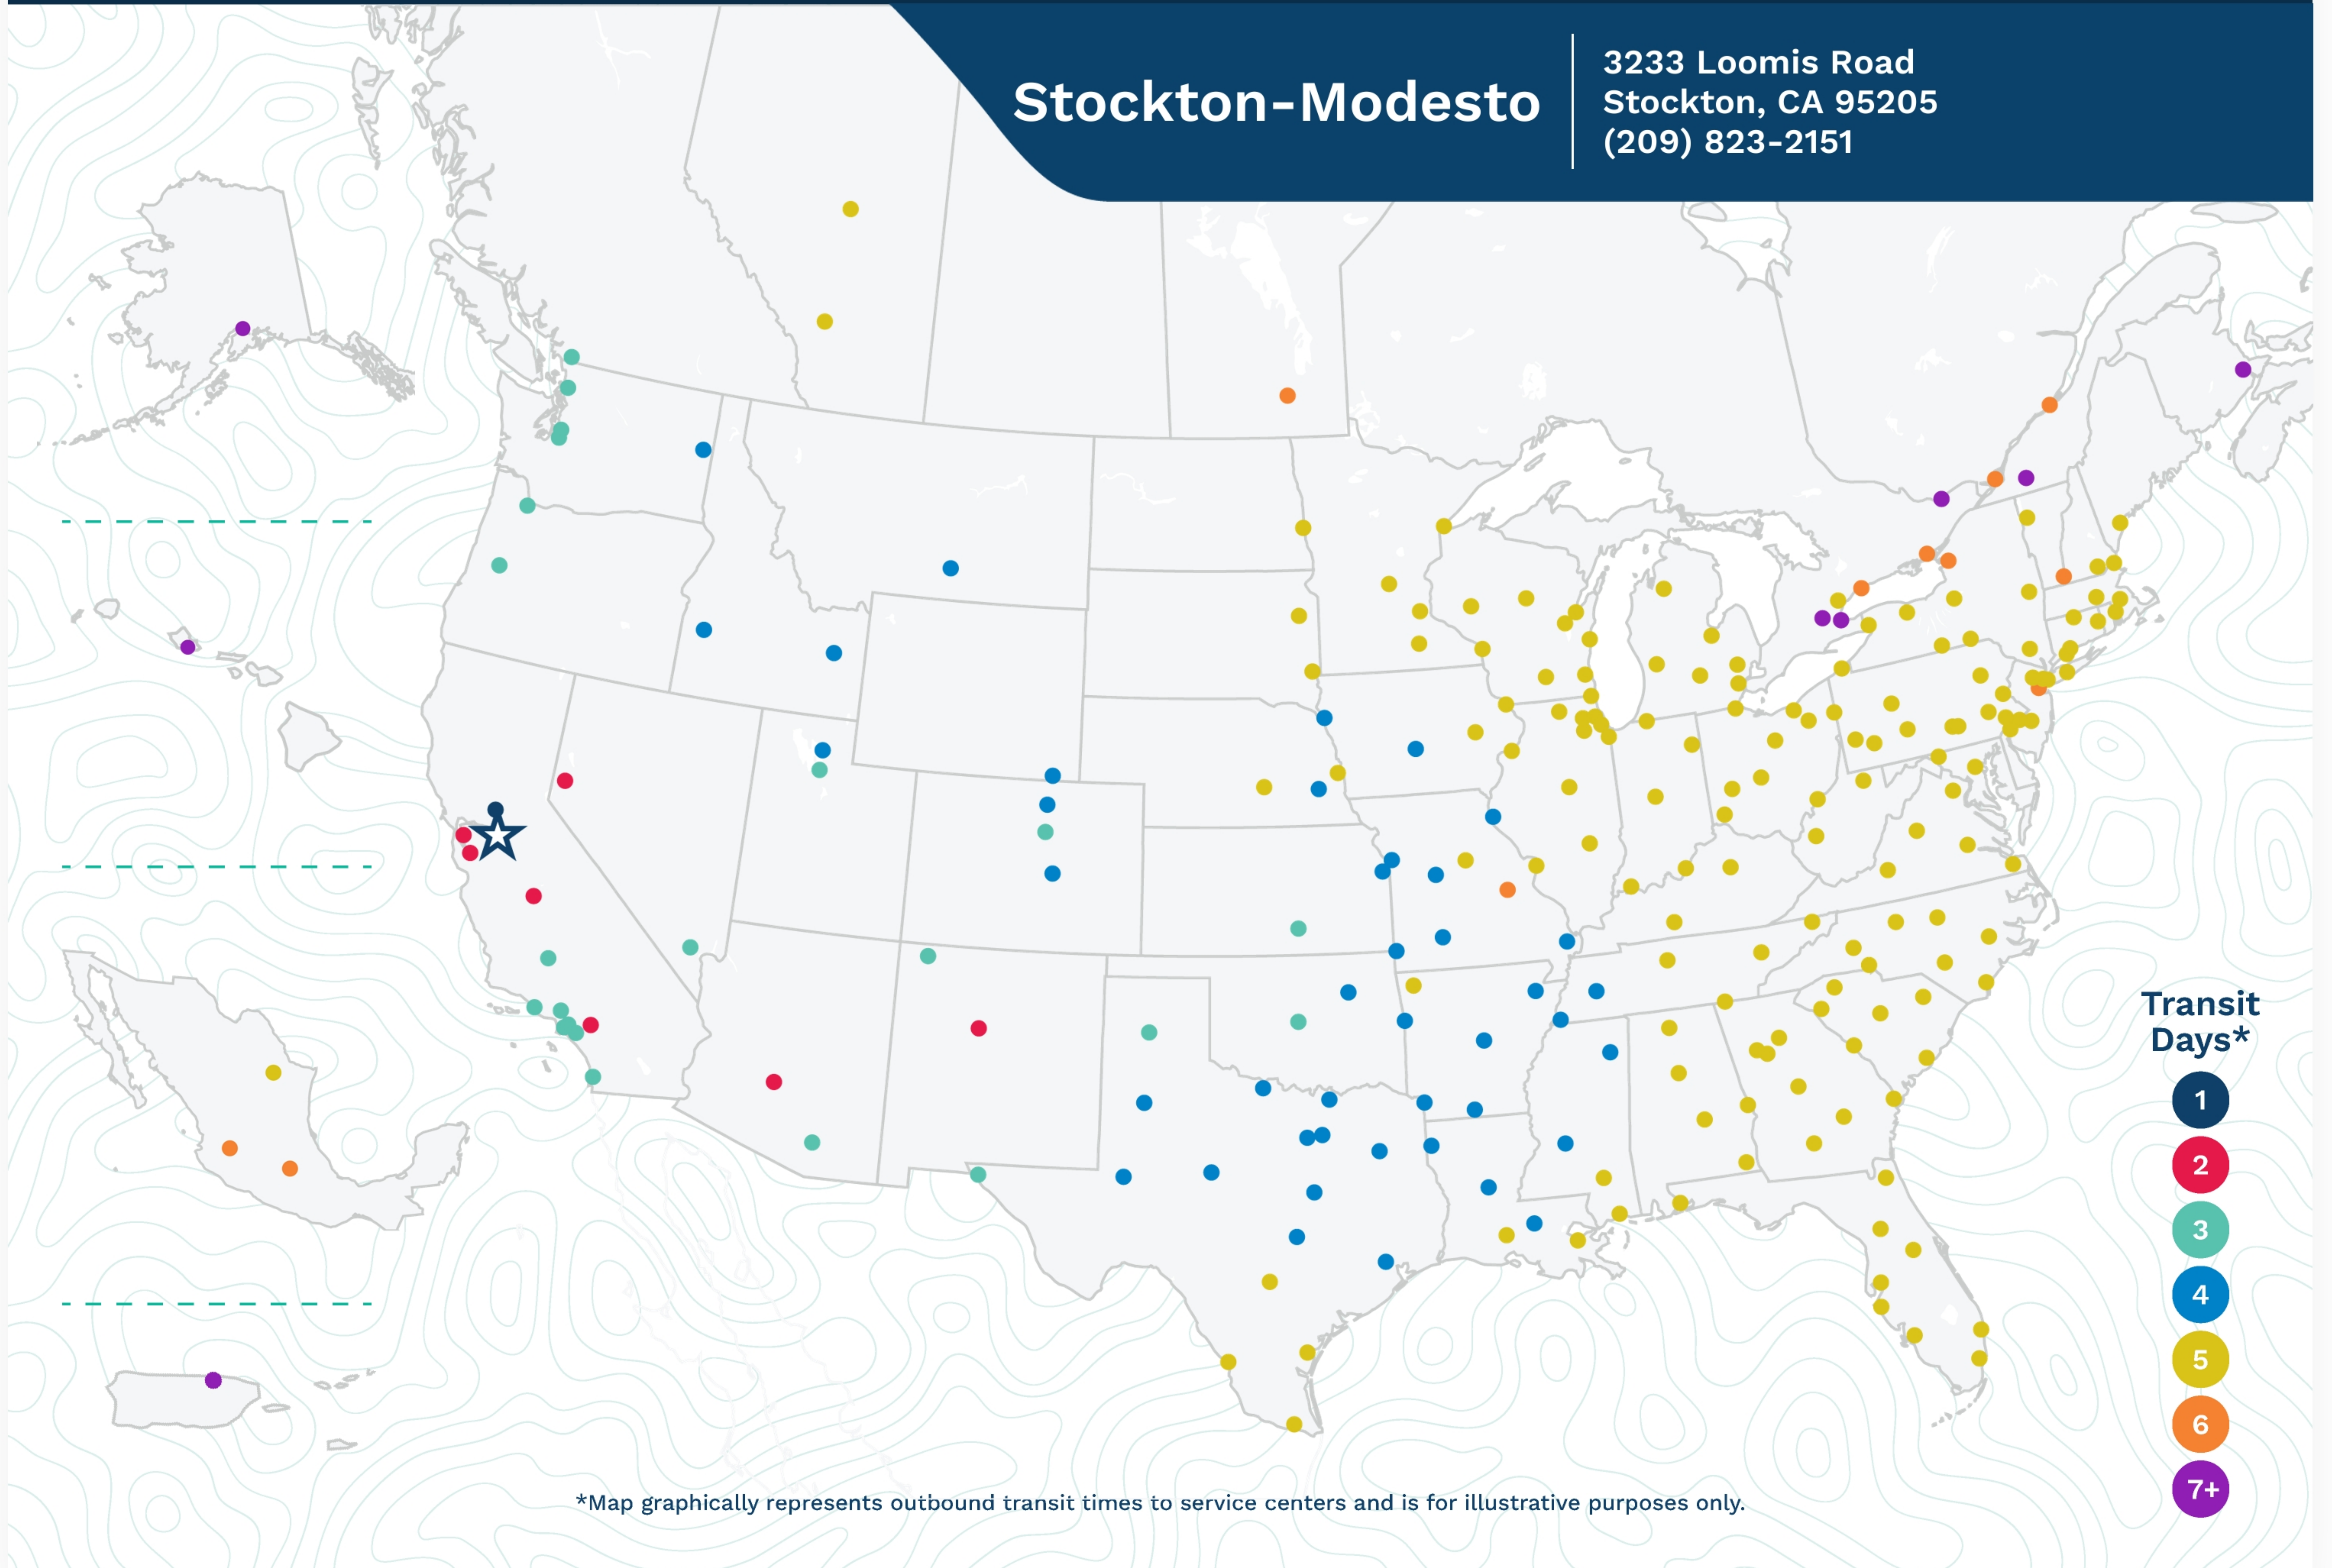

# Advertised Transit Times

via the ABF Freight® Network

## Stockton-Modesto

3233 Loomis Road  
Stockton, CA 95205  
(209) 823-2151

\*Map graphically represents outbound transit times to service centers and is for illustrative purposes only.