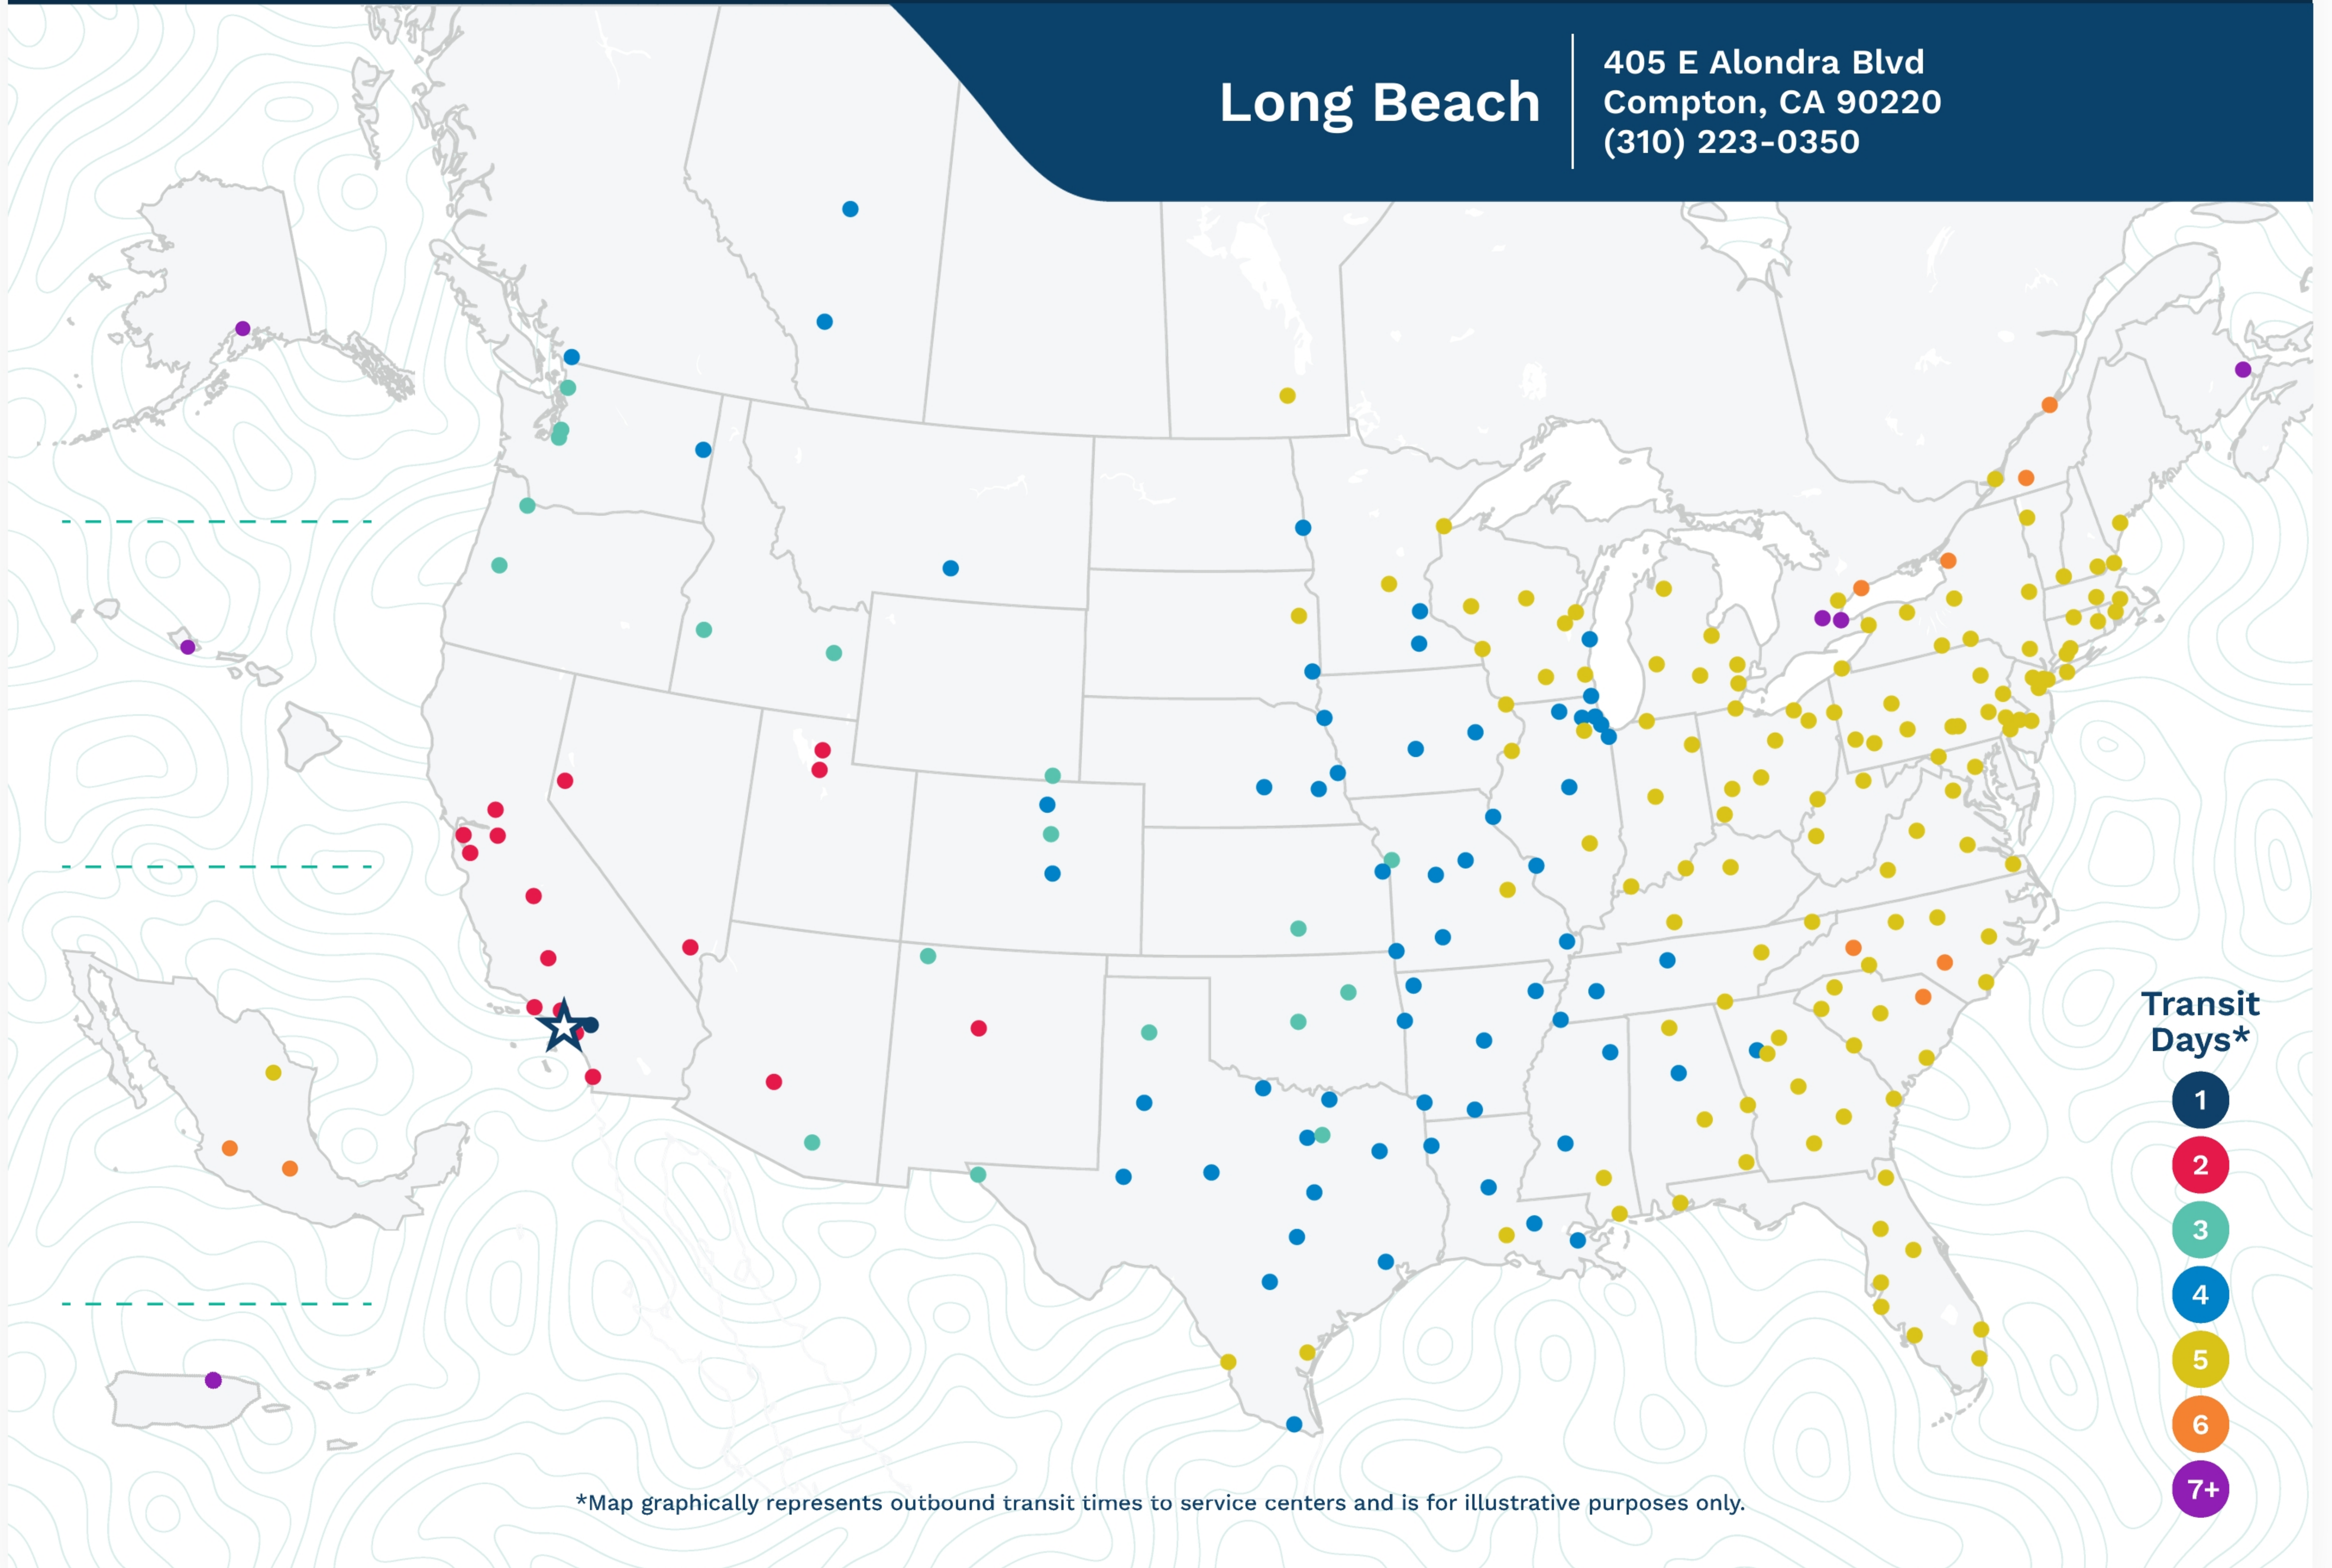

## Long Beach

405 E Alondra Blvd  
Compton, CA 90220  
(310) 223-0350

\*Map graphically represents outbound transit times to service centers and is for illustrative purposes only.