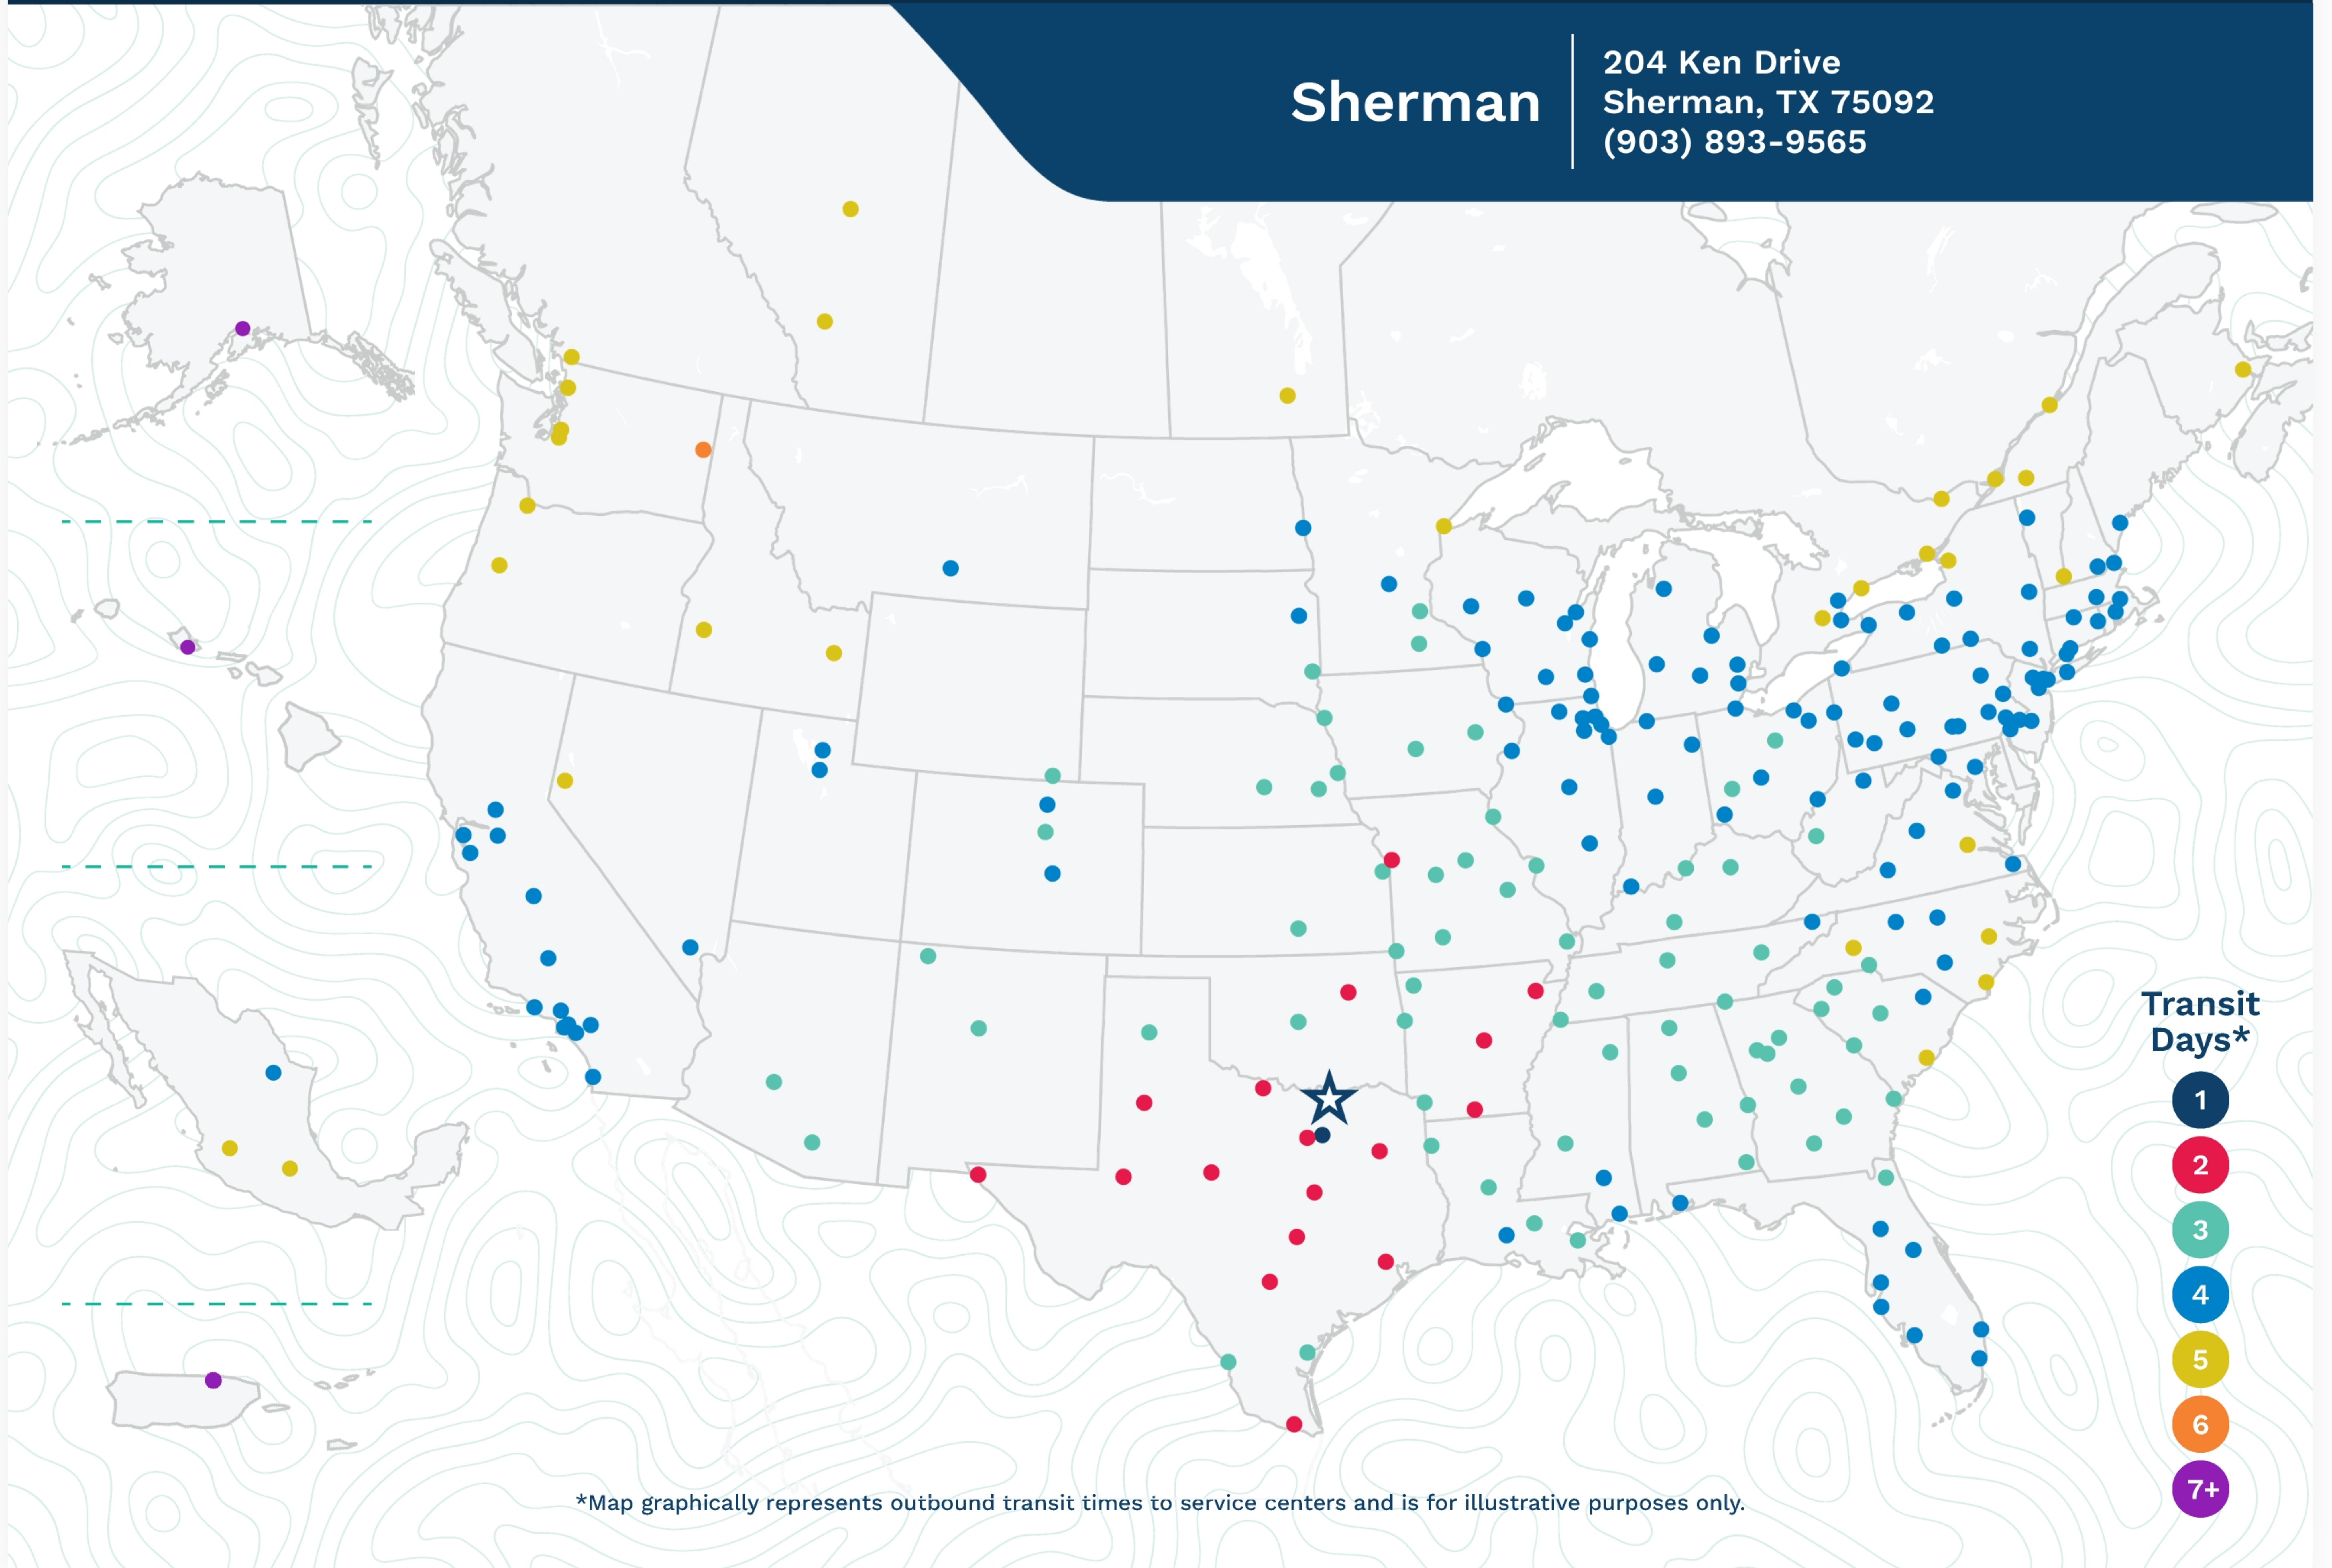

Advertised Transit Times

via the ABF Freight® Network

Sherman

204 Ken Drive
Sherman, TX 75092
(903) 893-9565

*Map graphically represents outbound transit times to service centers and is for illustrative purposes only.