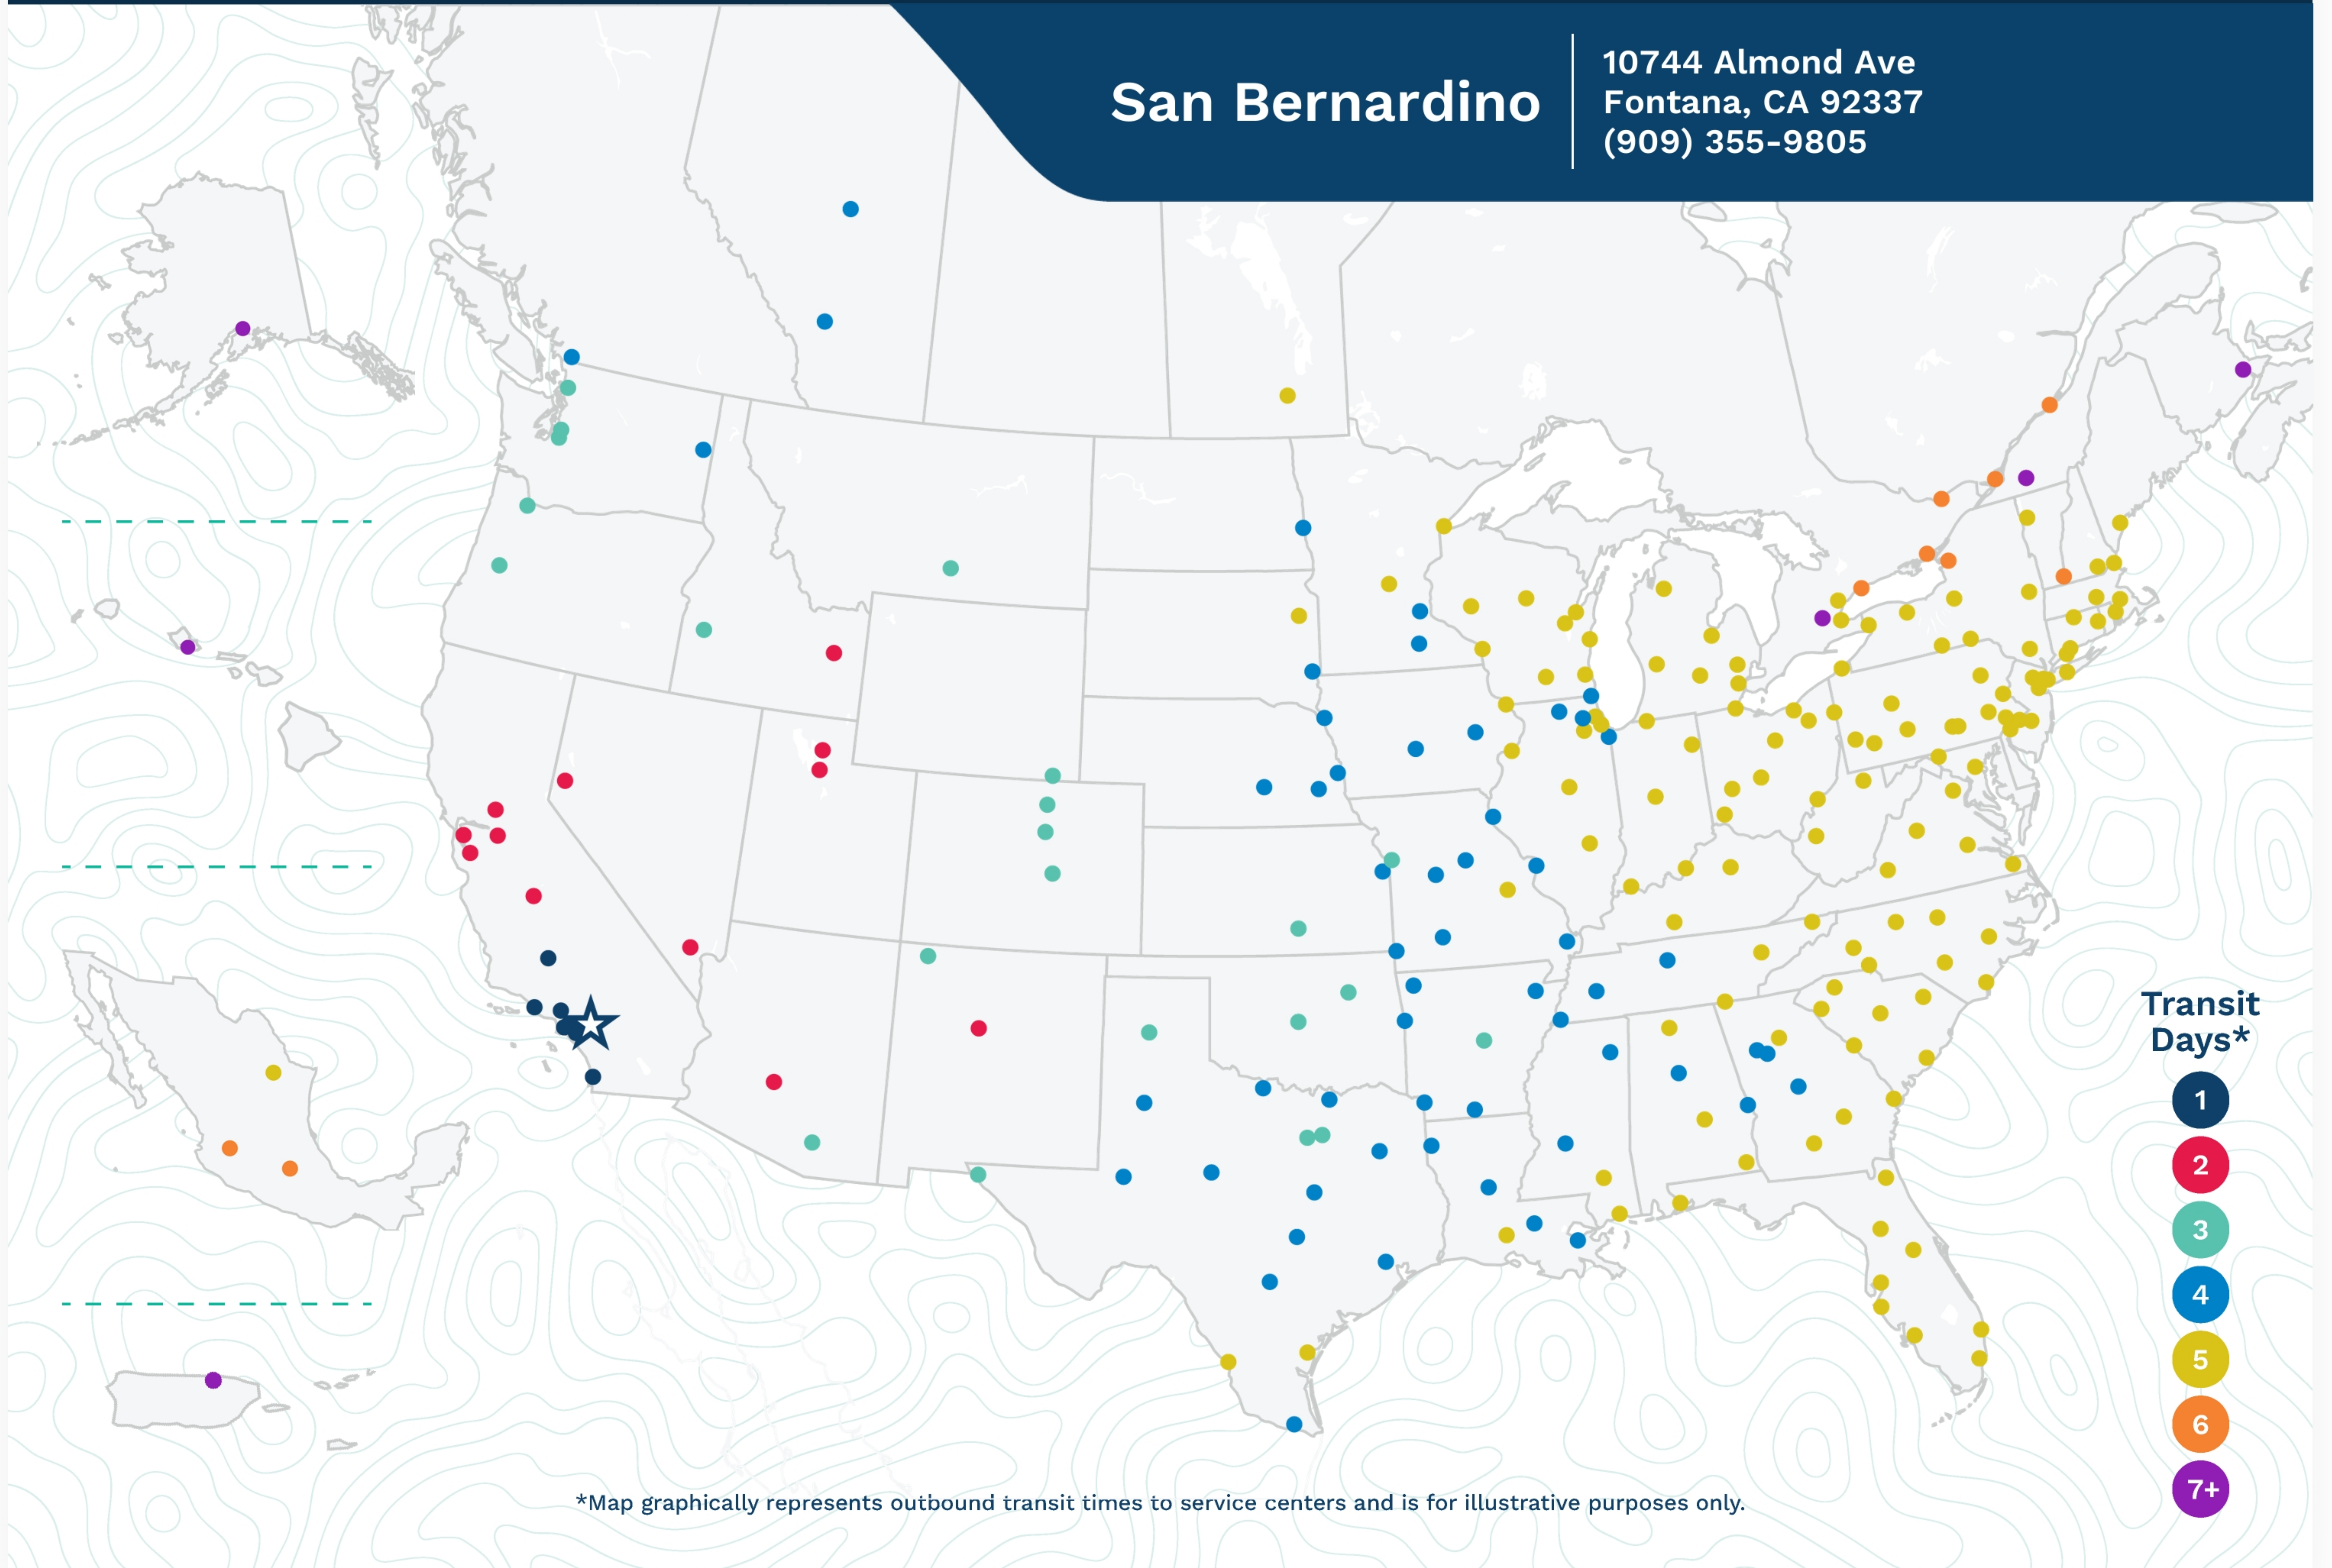

Advertised Transit Times

via the ABF Freight® Network

San Bernardino

10744 Almond Ave
Fontana, CA 92337
(909) 355-9805

Transit Days*

- 1
- 2
- 3
- 4
- 5
- 6
- 7+

*Map graphically represents outbound transit times to service centers and is for illustrative purposes only.