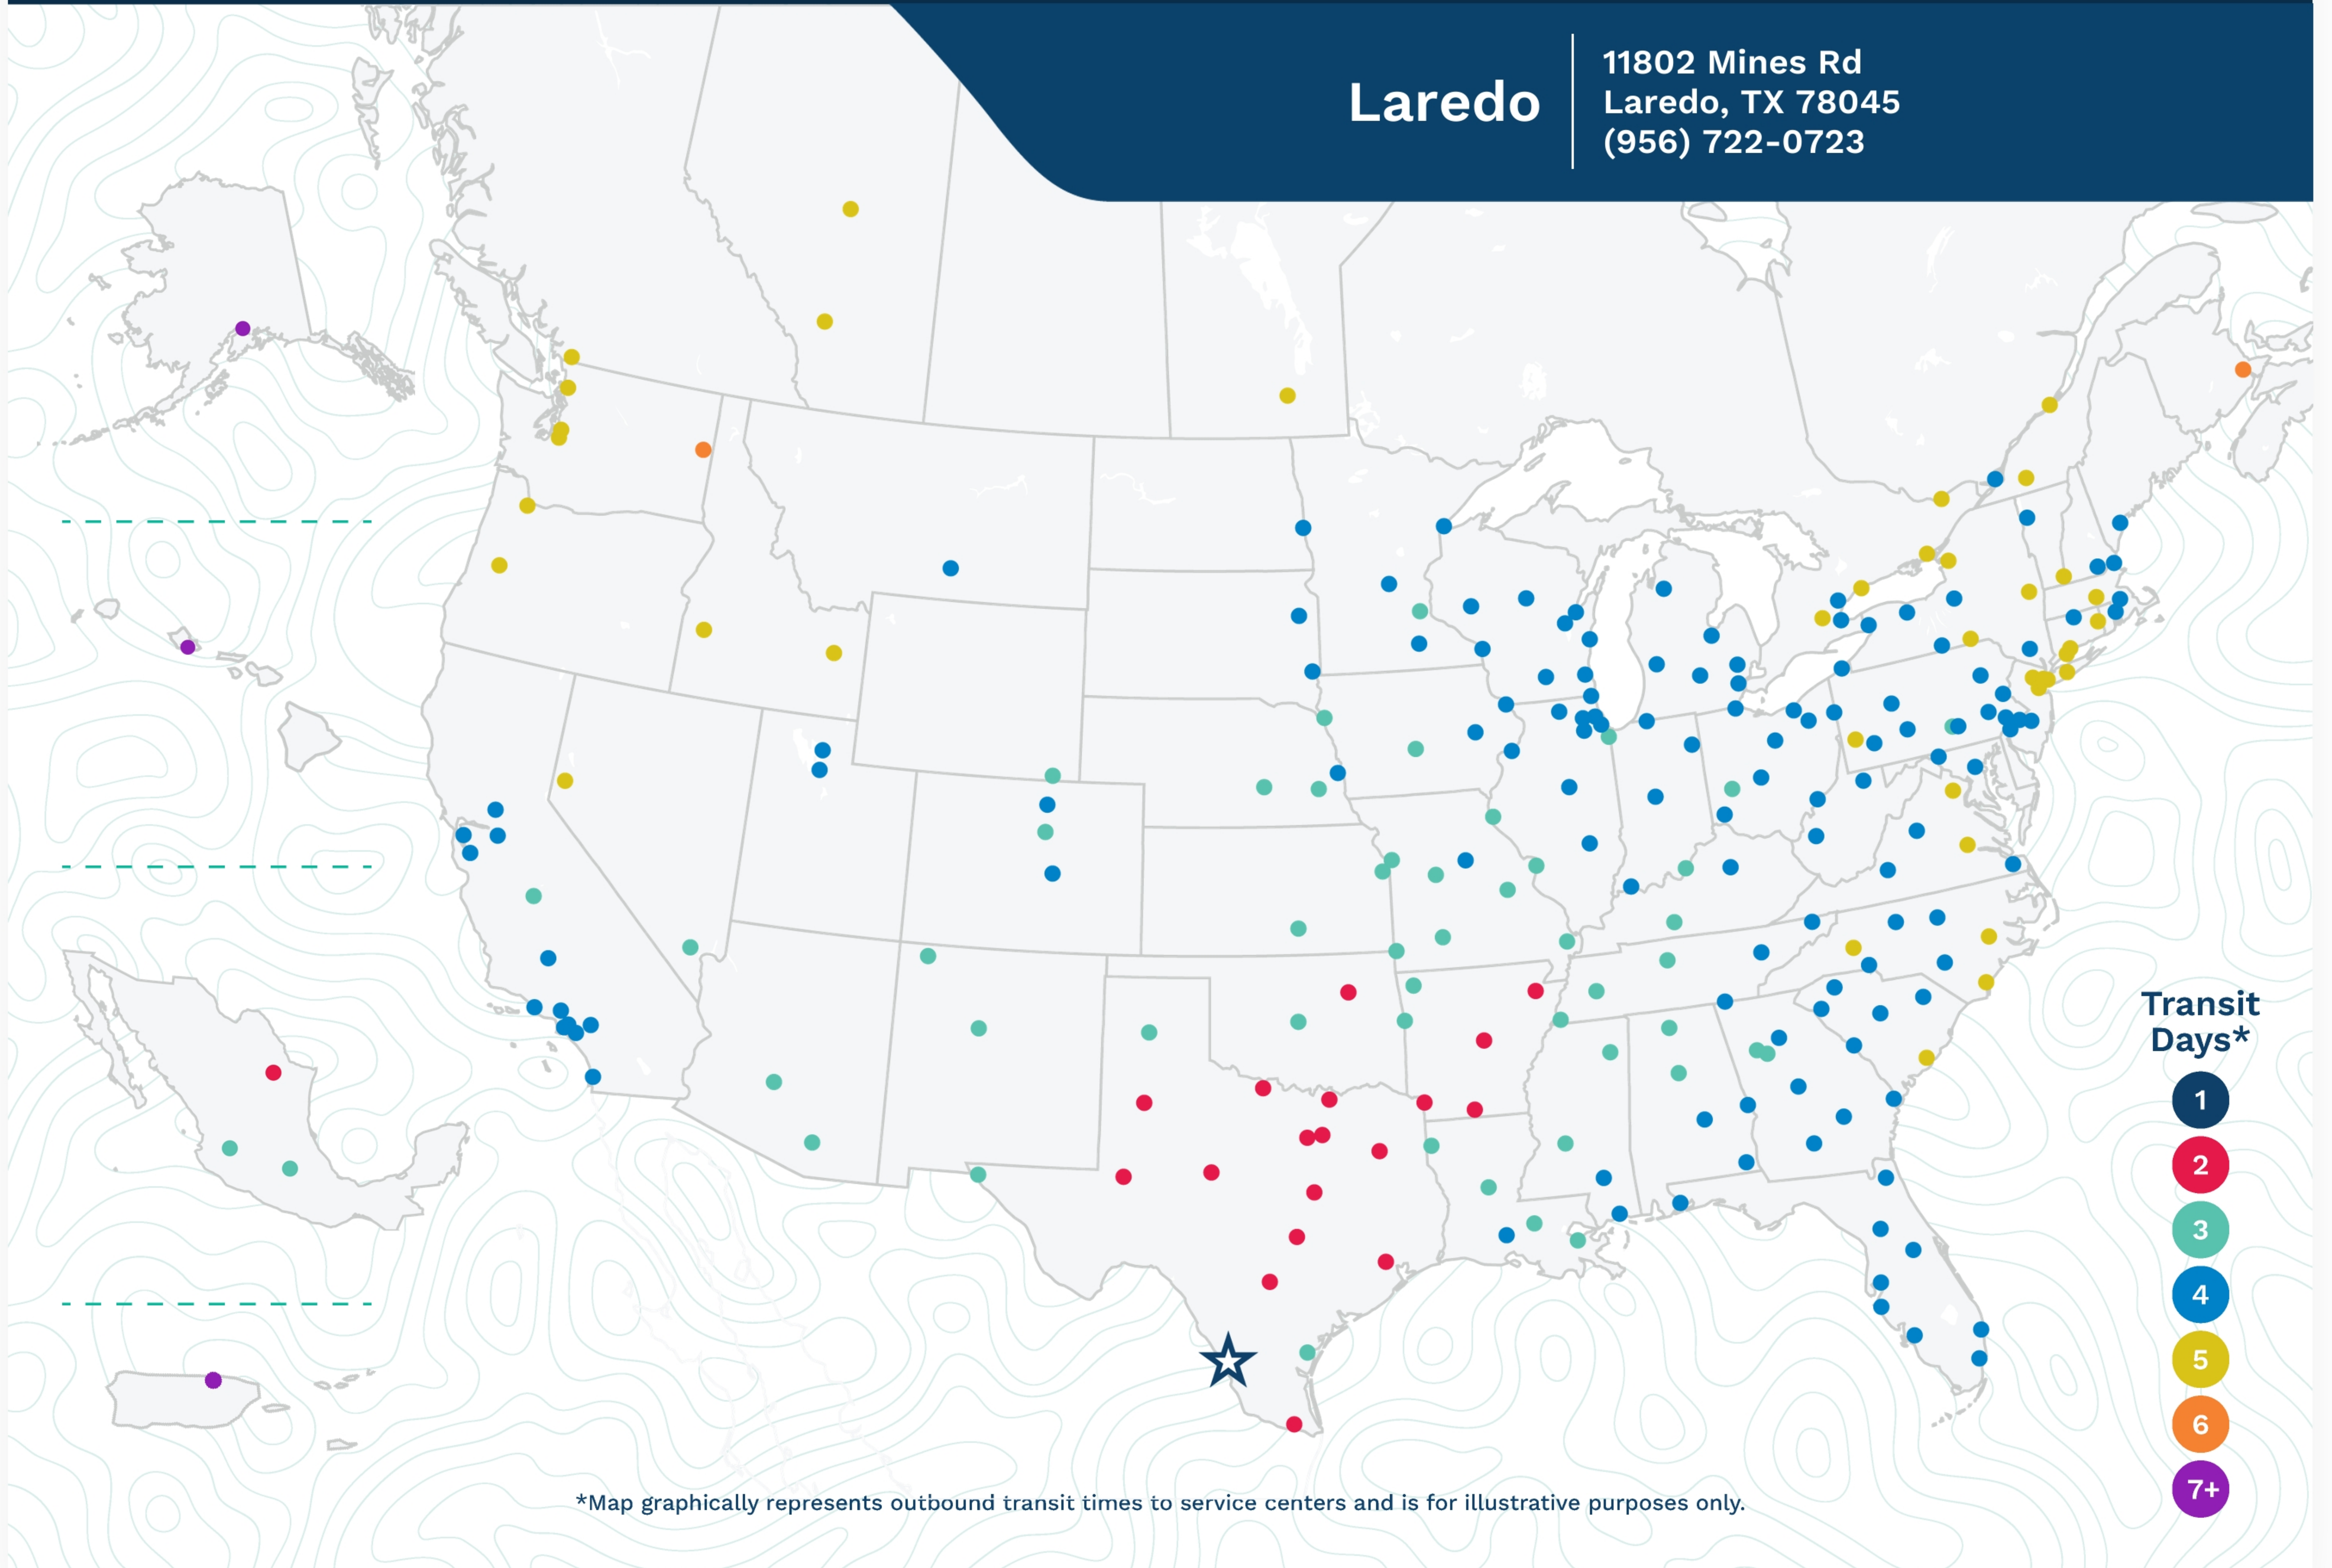

**Laredo**

11802 Mines Rd  
Laredo, TX 78045  
(956) 722-0723

\*Map graphically represents outbound transit times to service centers and is for illustrative purposes only.