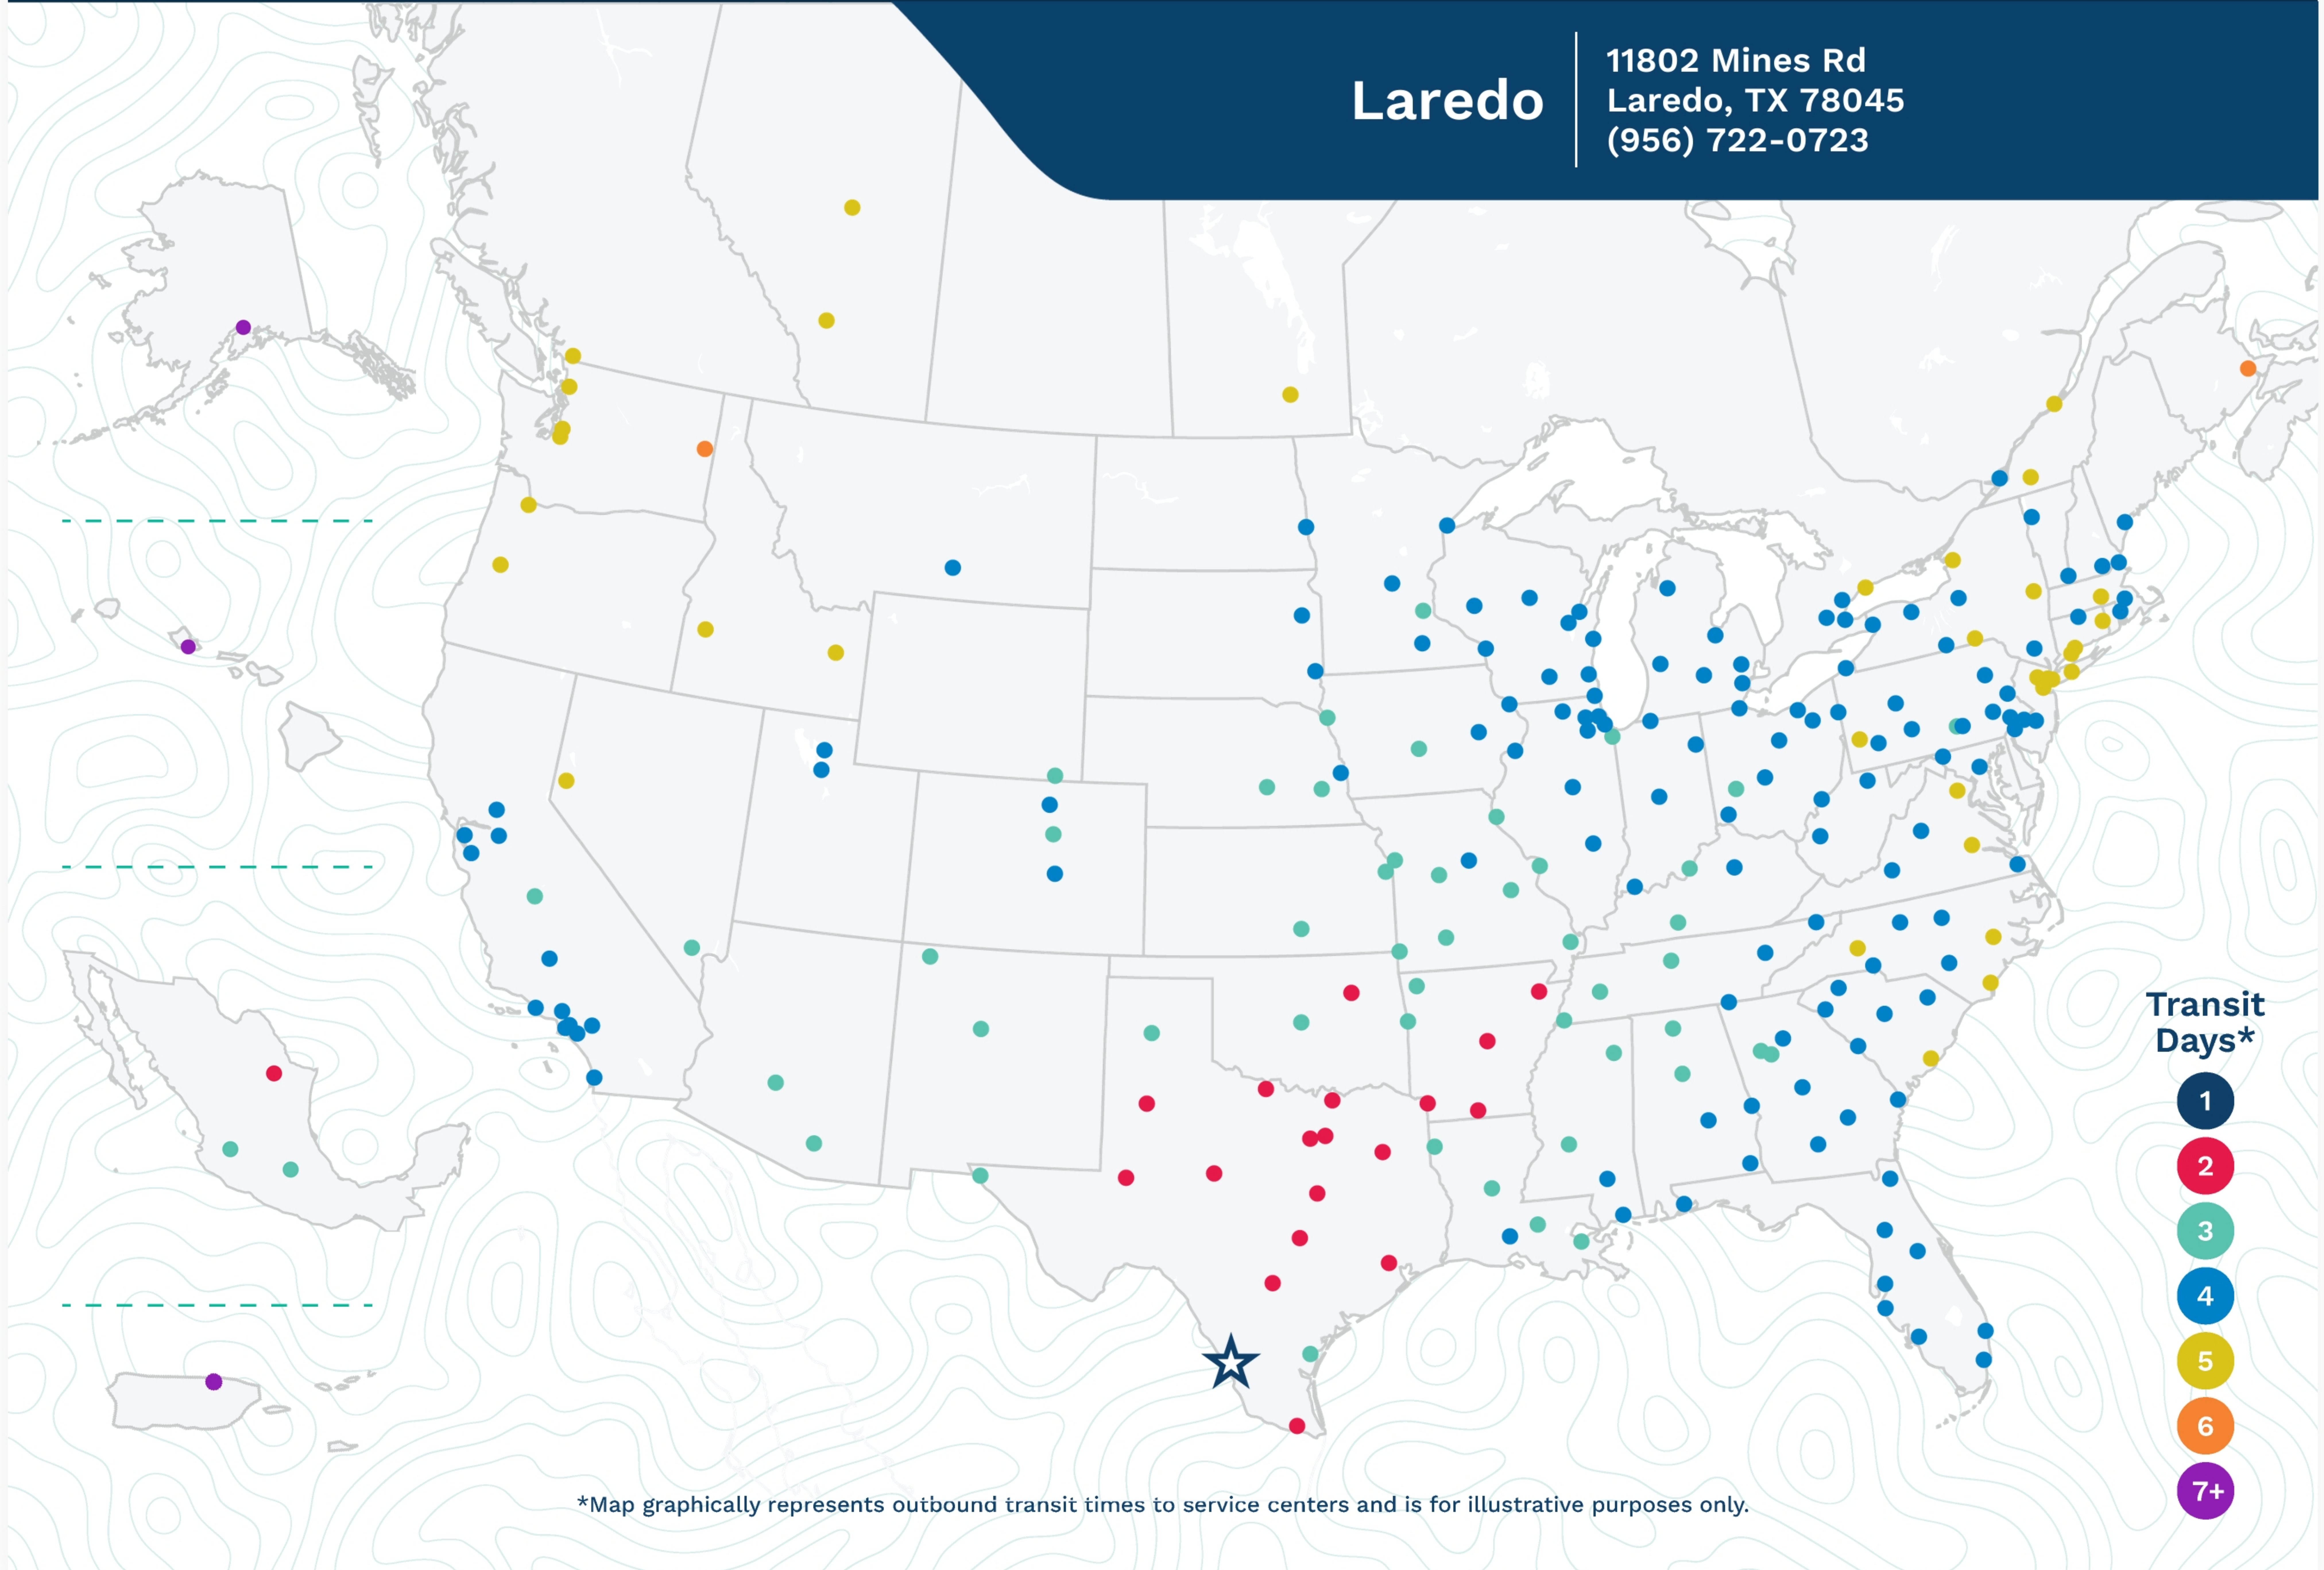

Laredo

11802 Mines Rd
Laredo, TX 78045
(956) 722-0723

*Map graphically represents outbound transit times to service centers and is for illustrative purposes only.