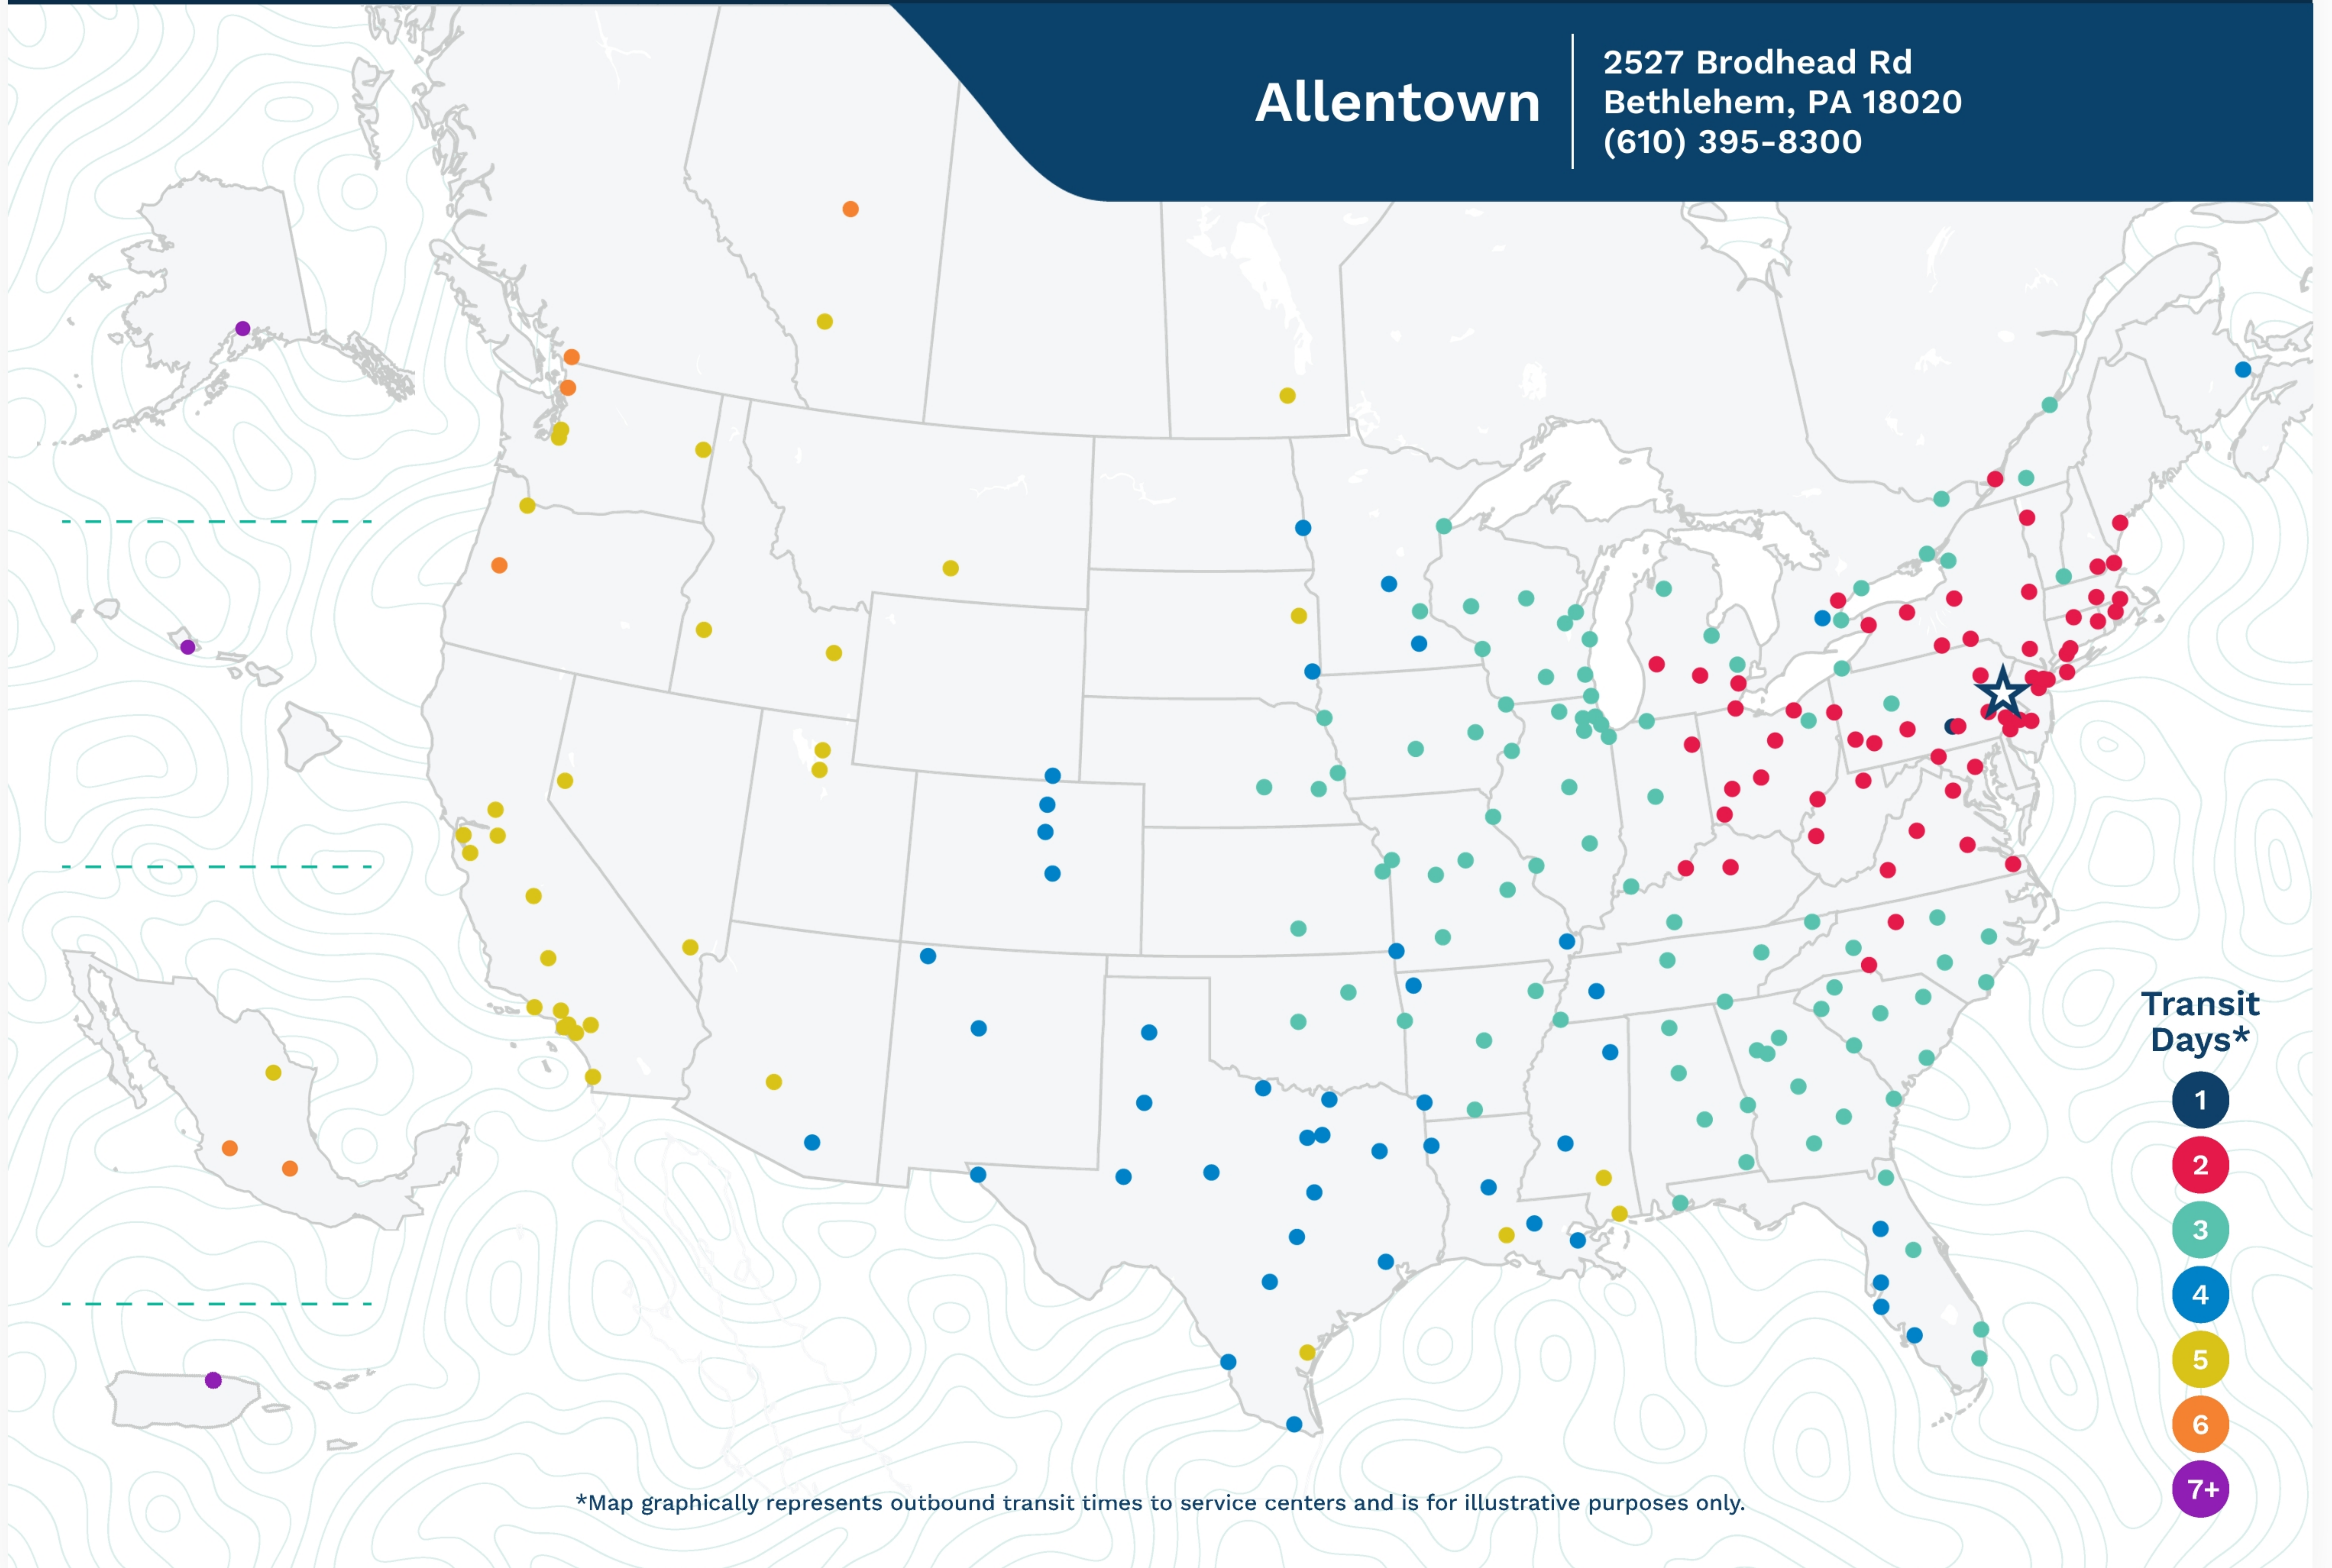

Advertised Transit Times

via the ABF Freight® Network

Allentown

2527 Brodhead Rd
Bethlehem, PA 18020
(610) 395-8300

Transit Days*

- 1
- 2
- 3
- 4
- 5
- 6
- 7+

*Map graphically represents outbound transit times to service centers and is for illustrative purposes only.