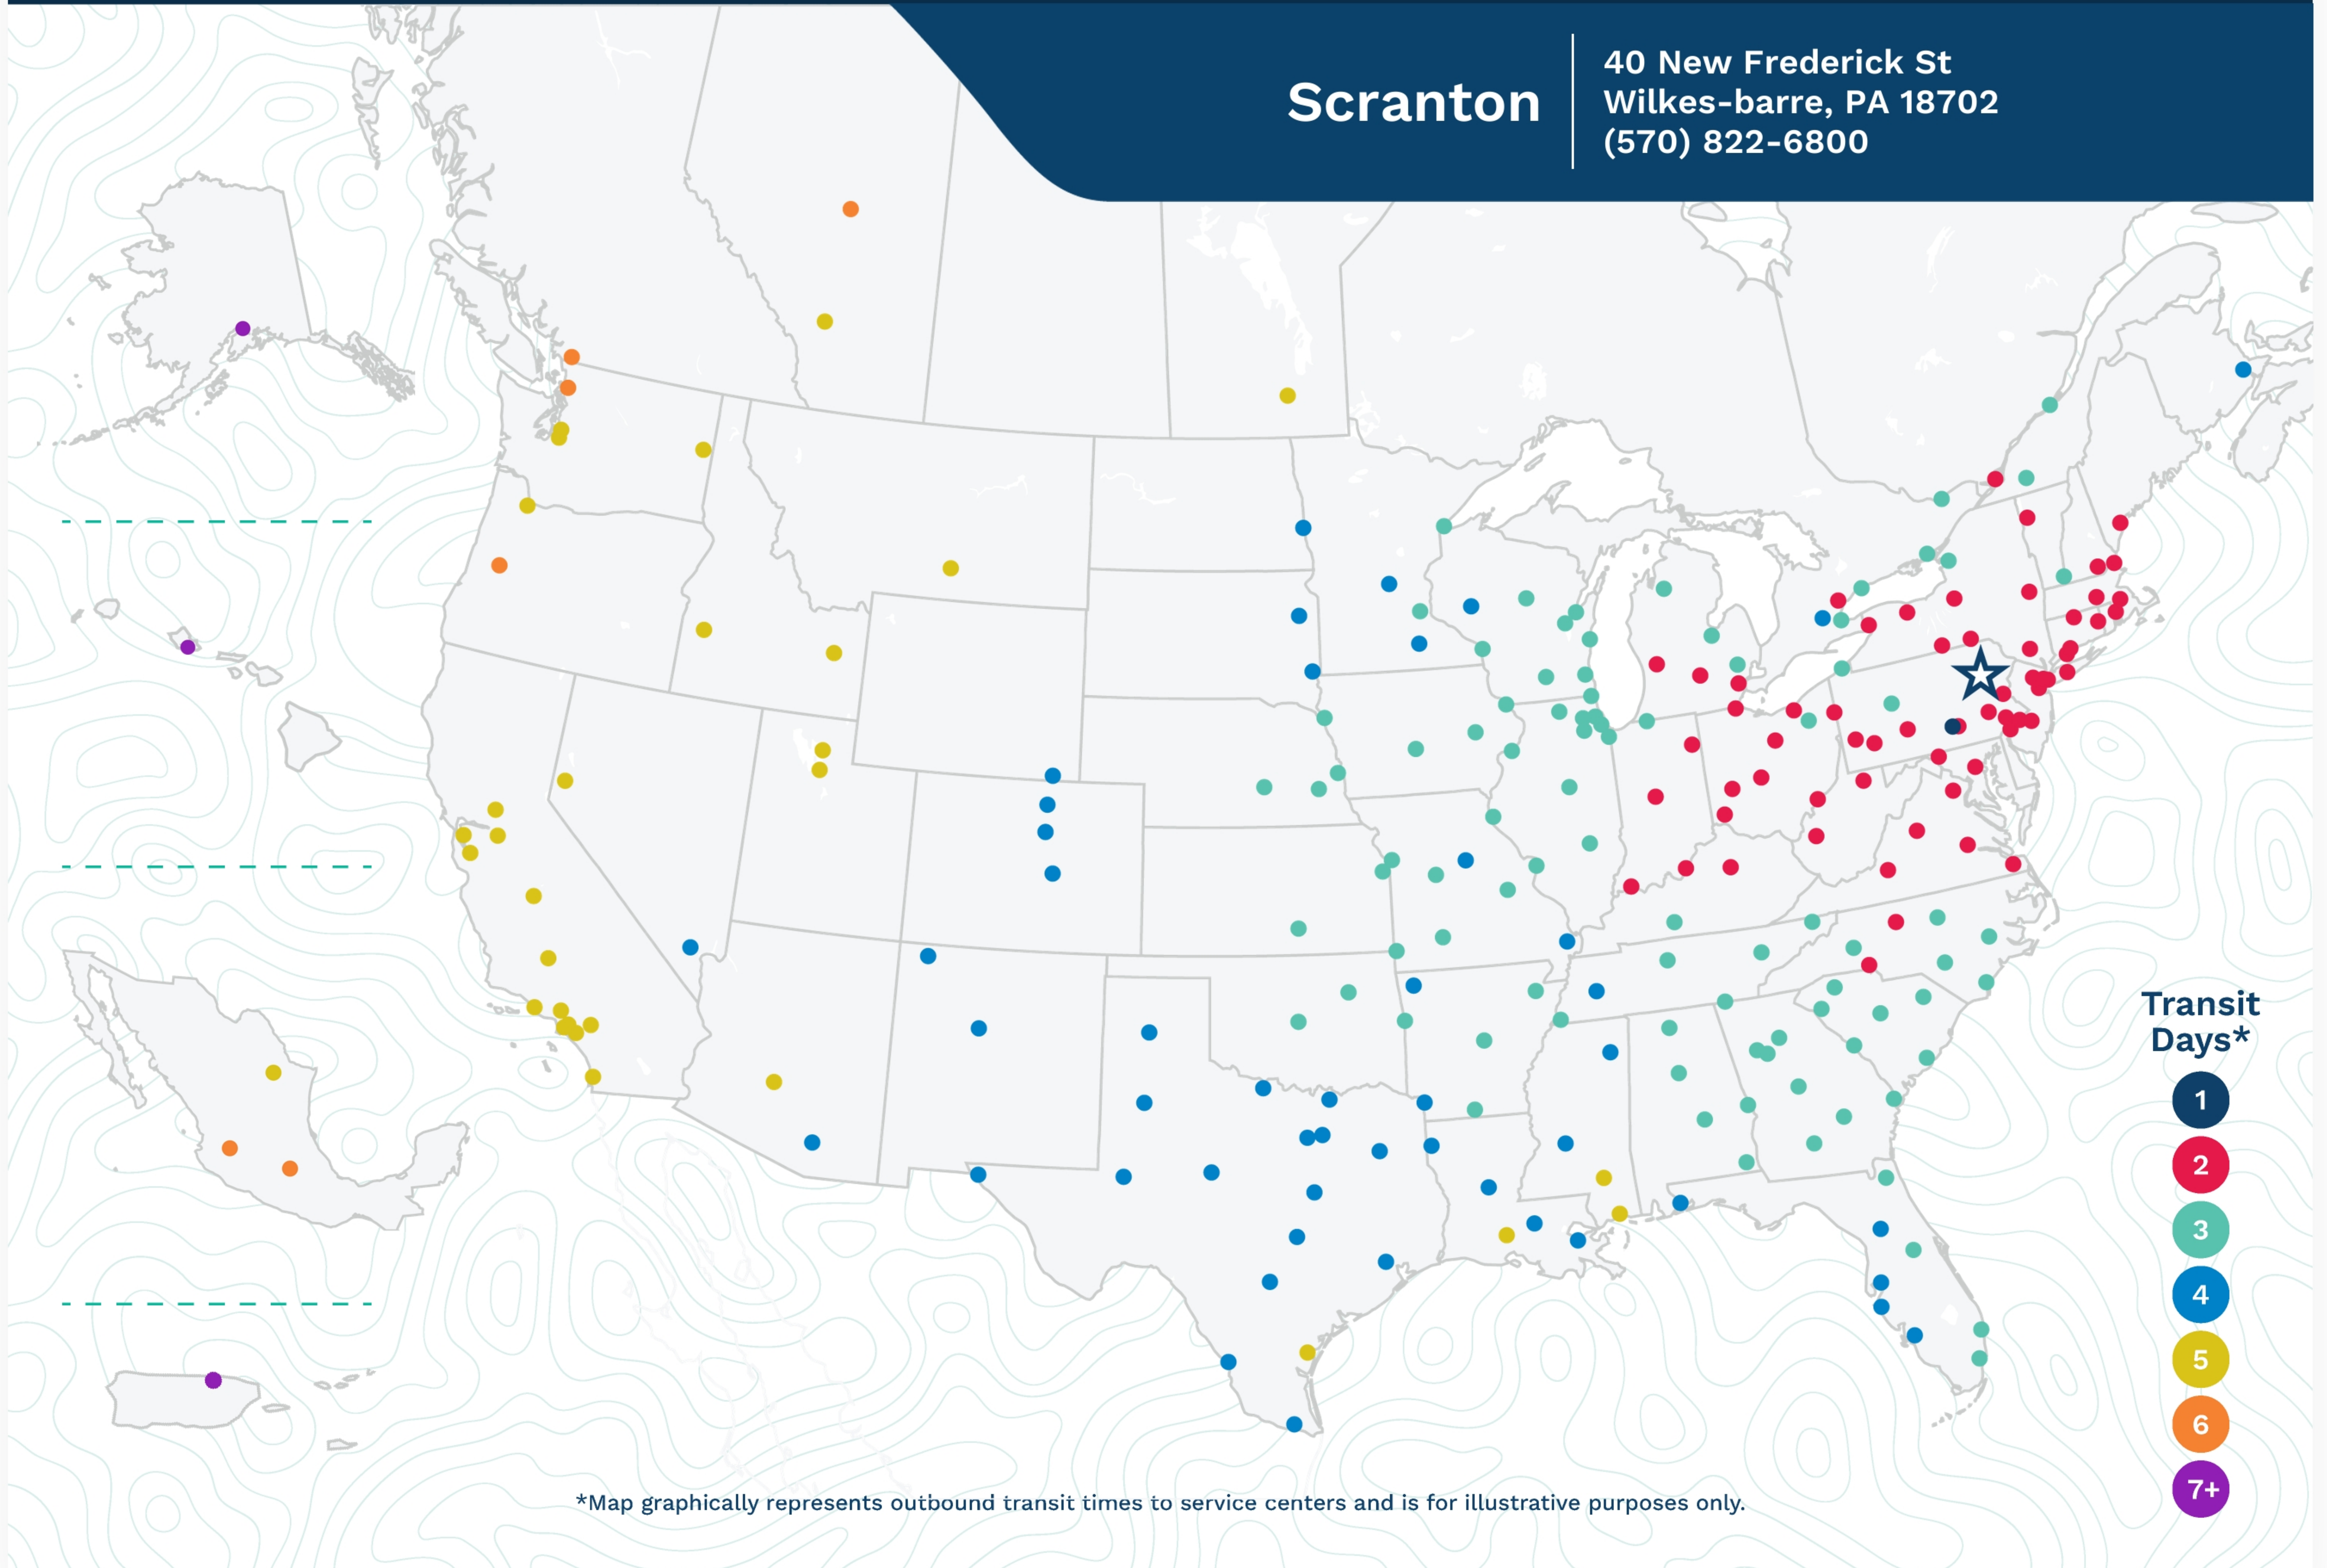

Advertised Transit Times

via the ABF Freight® Network

Scranton

40 New Frederick St
Wilkes-barre, PA 18702
(570) 822-6800

*Map graphically represents outbound transit times to service centers and is for illustrative purposes only.