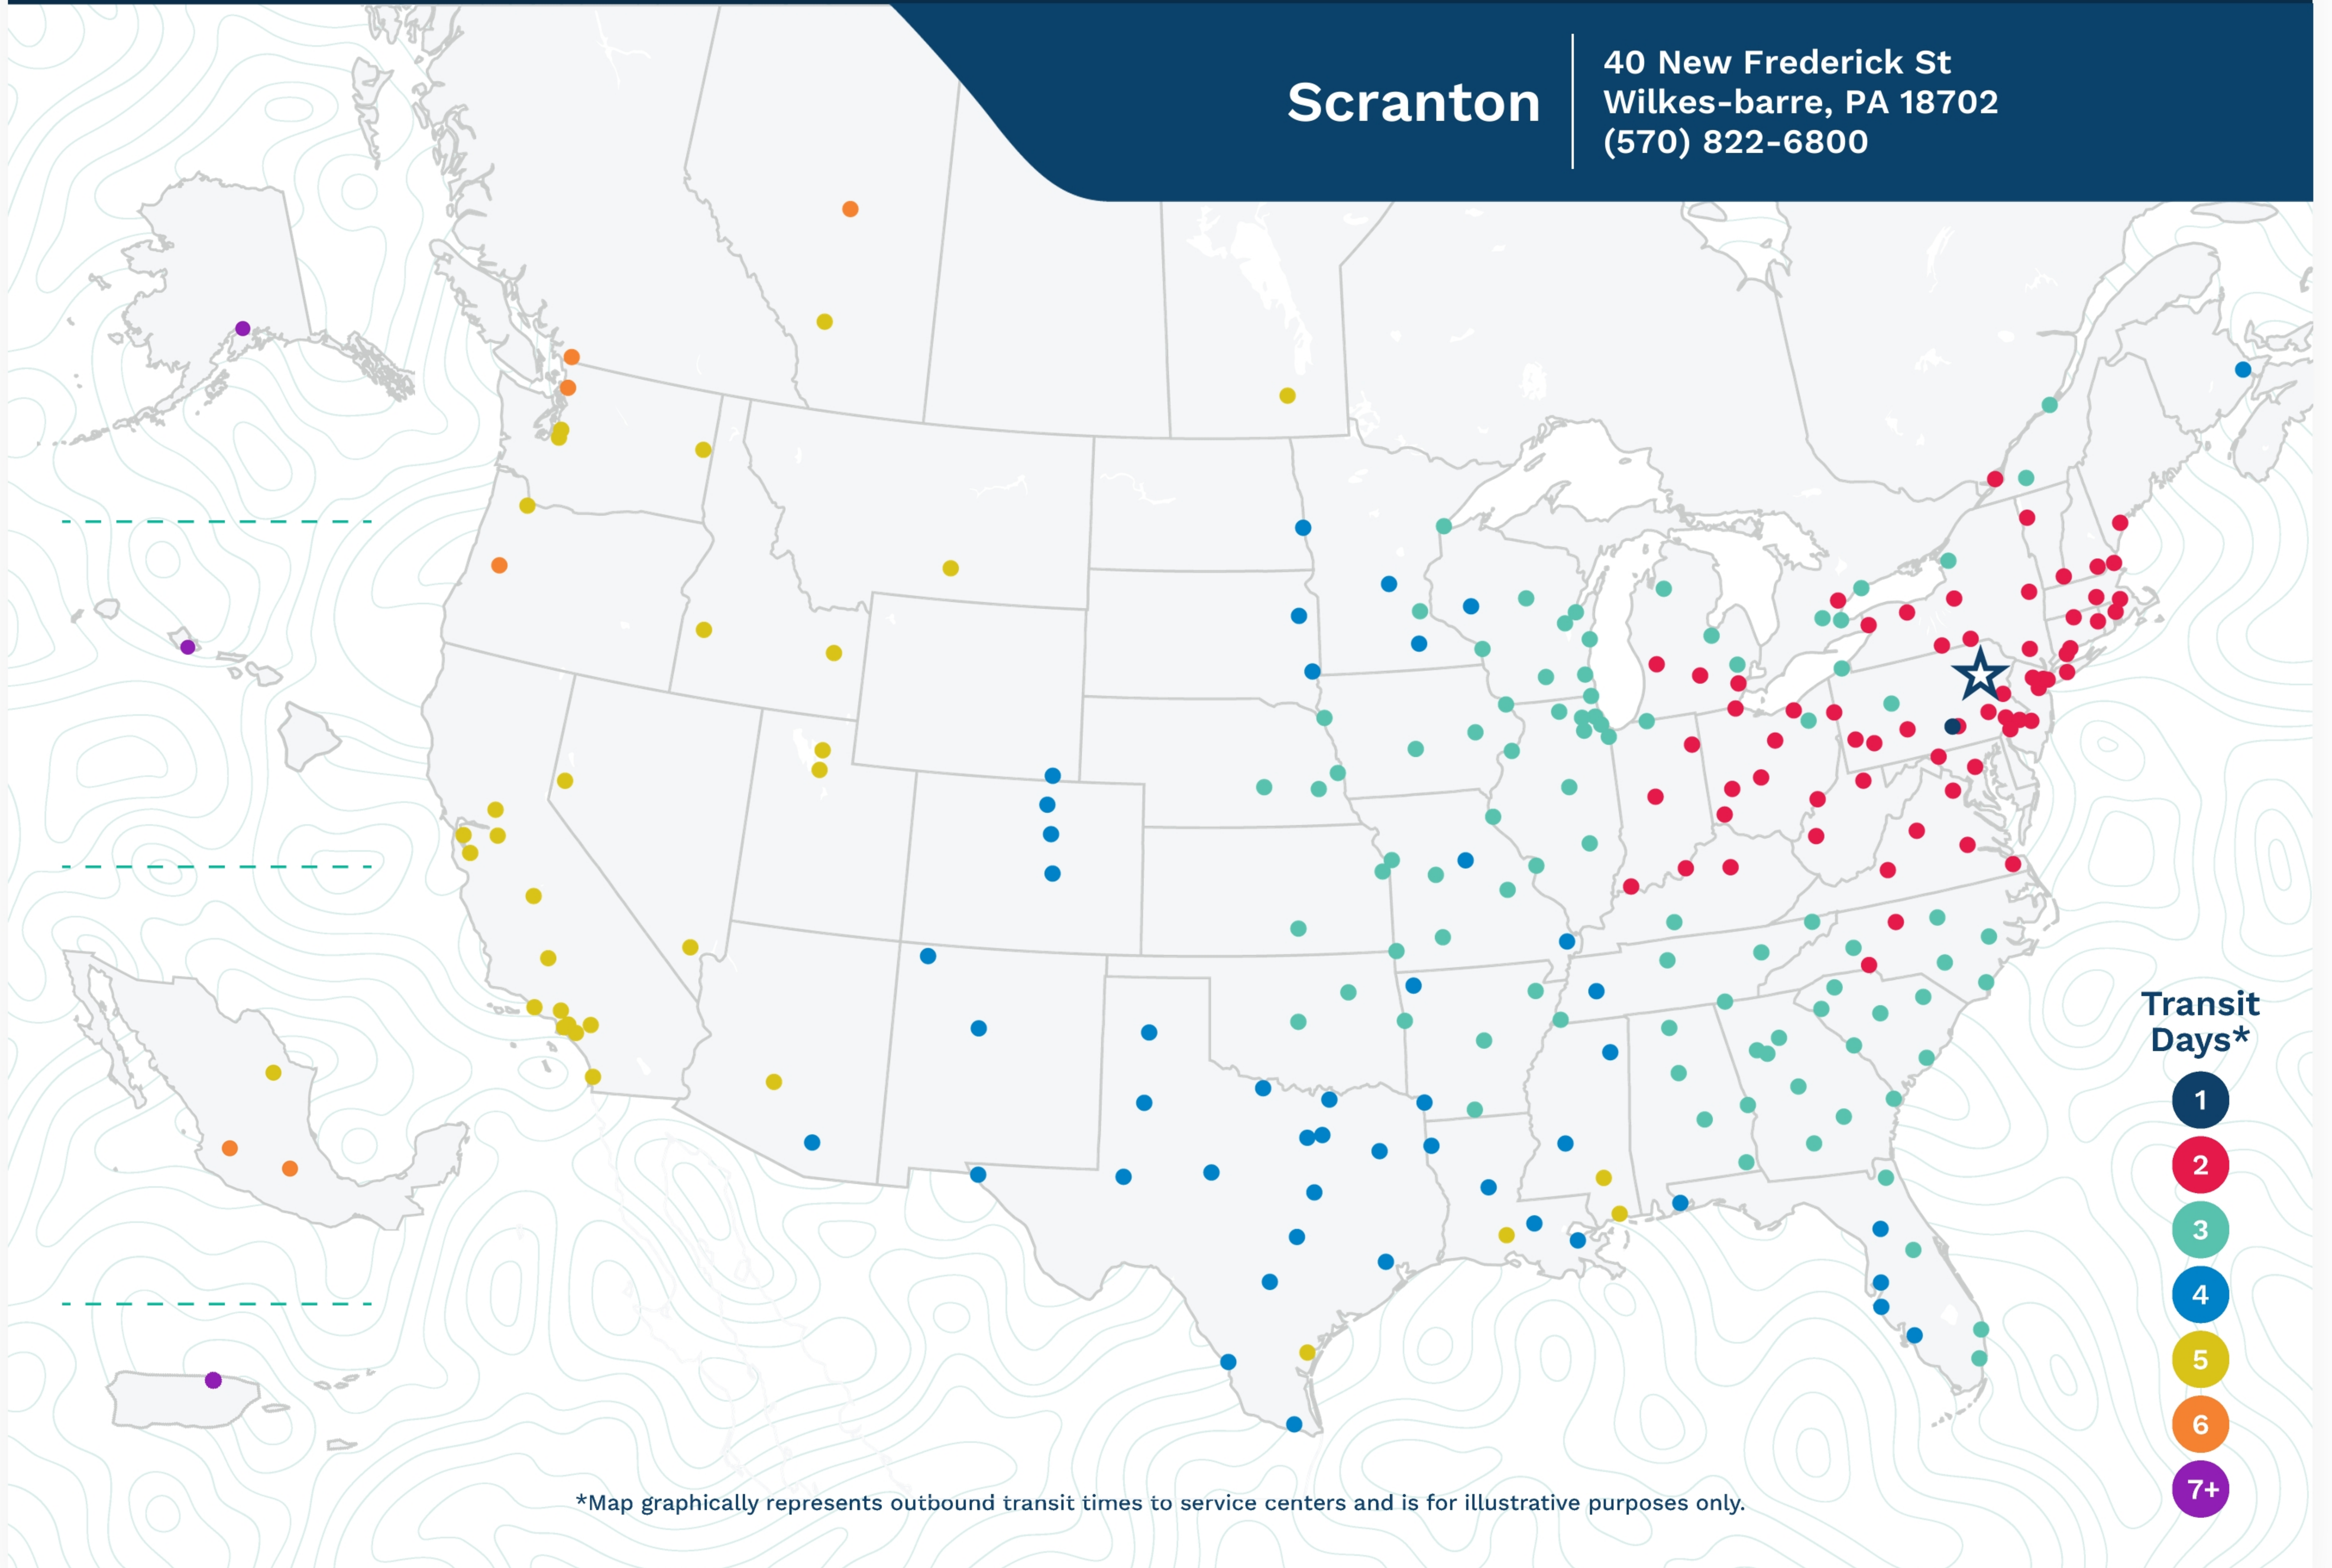

Advertised Transit Times

via the ABF Freight® Network

Scranton

40 New Frederick St
Wilkes-barre, PA 18702
(570) 822-6800

*Map graphically represents outbound transit times to service centers and is for illustrative purposes only.