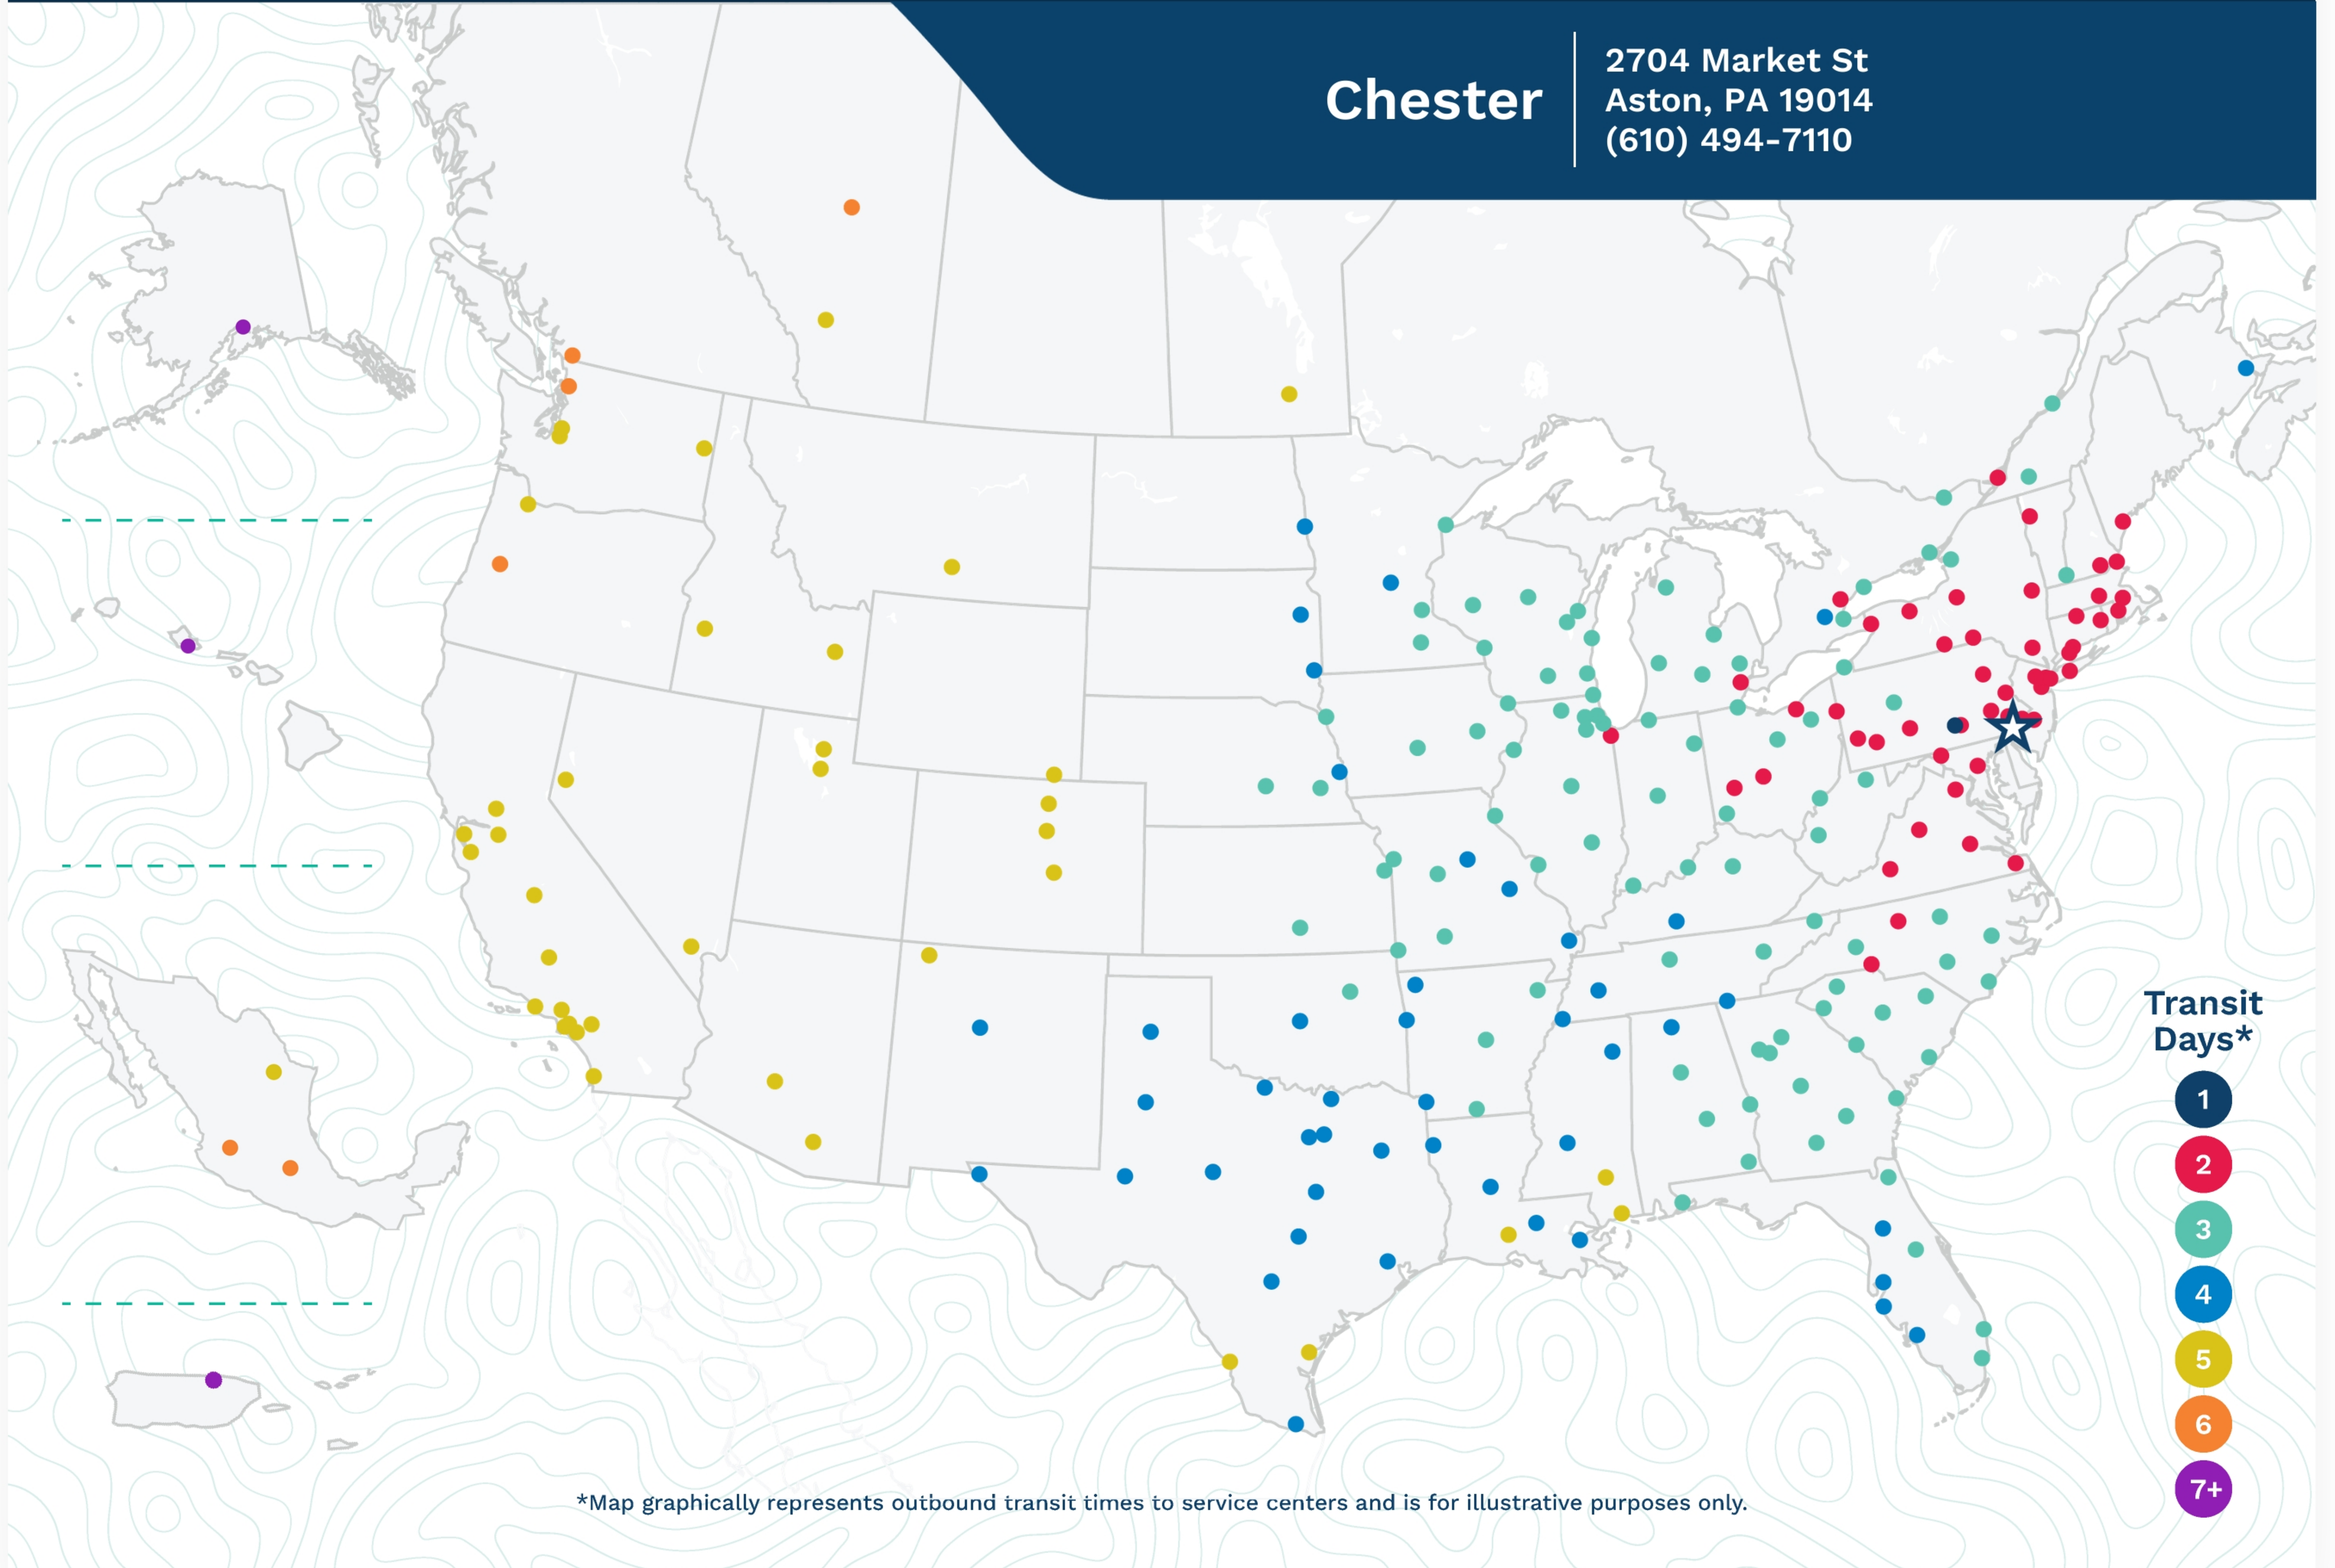

Advertised Transit Times

via the ABF Freight® Network

Chester

2704 Market St
Aston, PA 19014
(610) 494-7110

*Map graphically represents outbound transit times to service centers and is for illustrative purposes only.