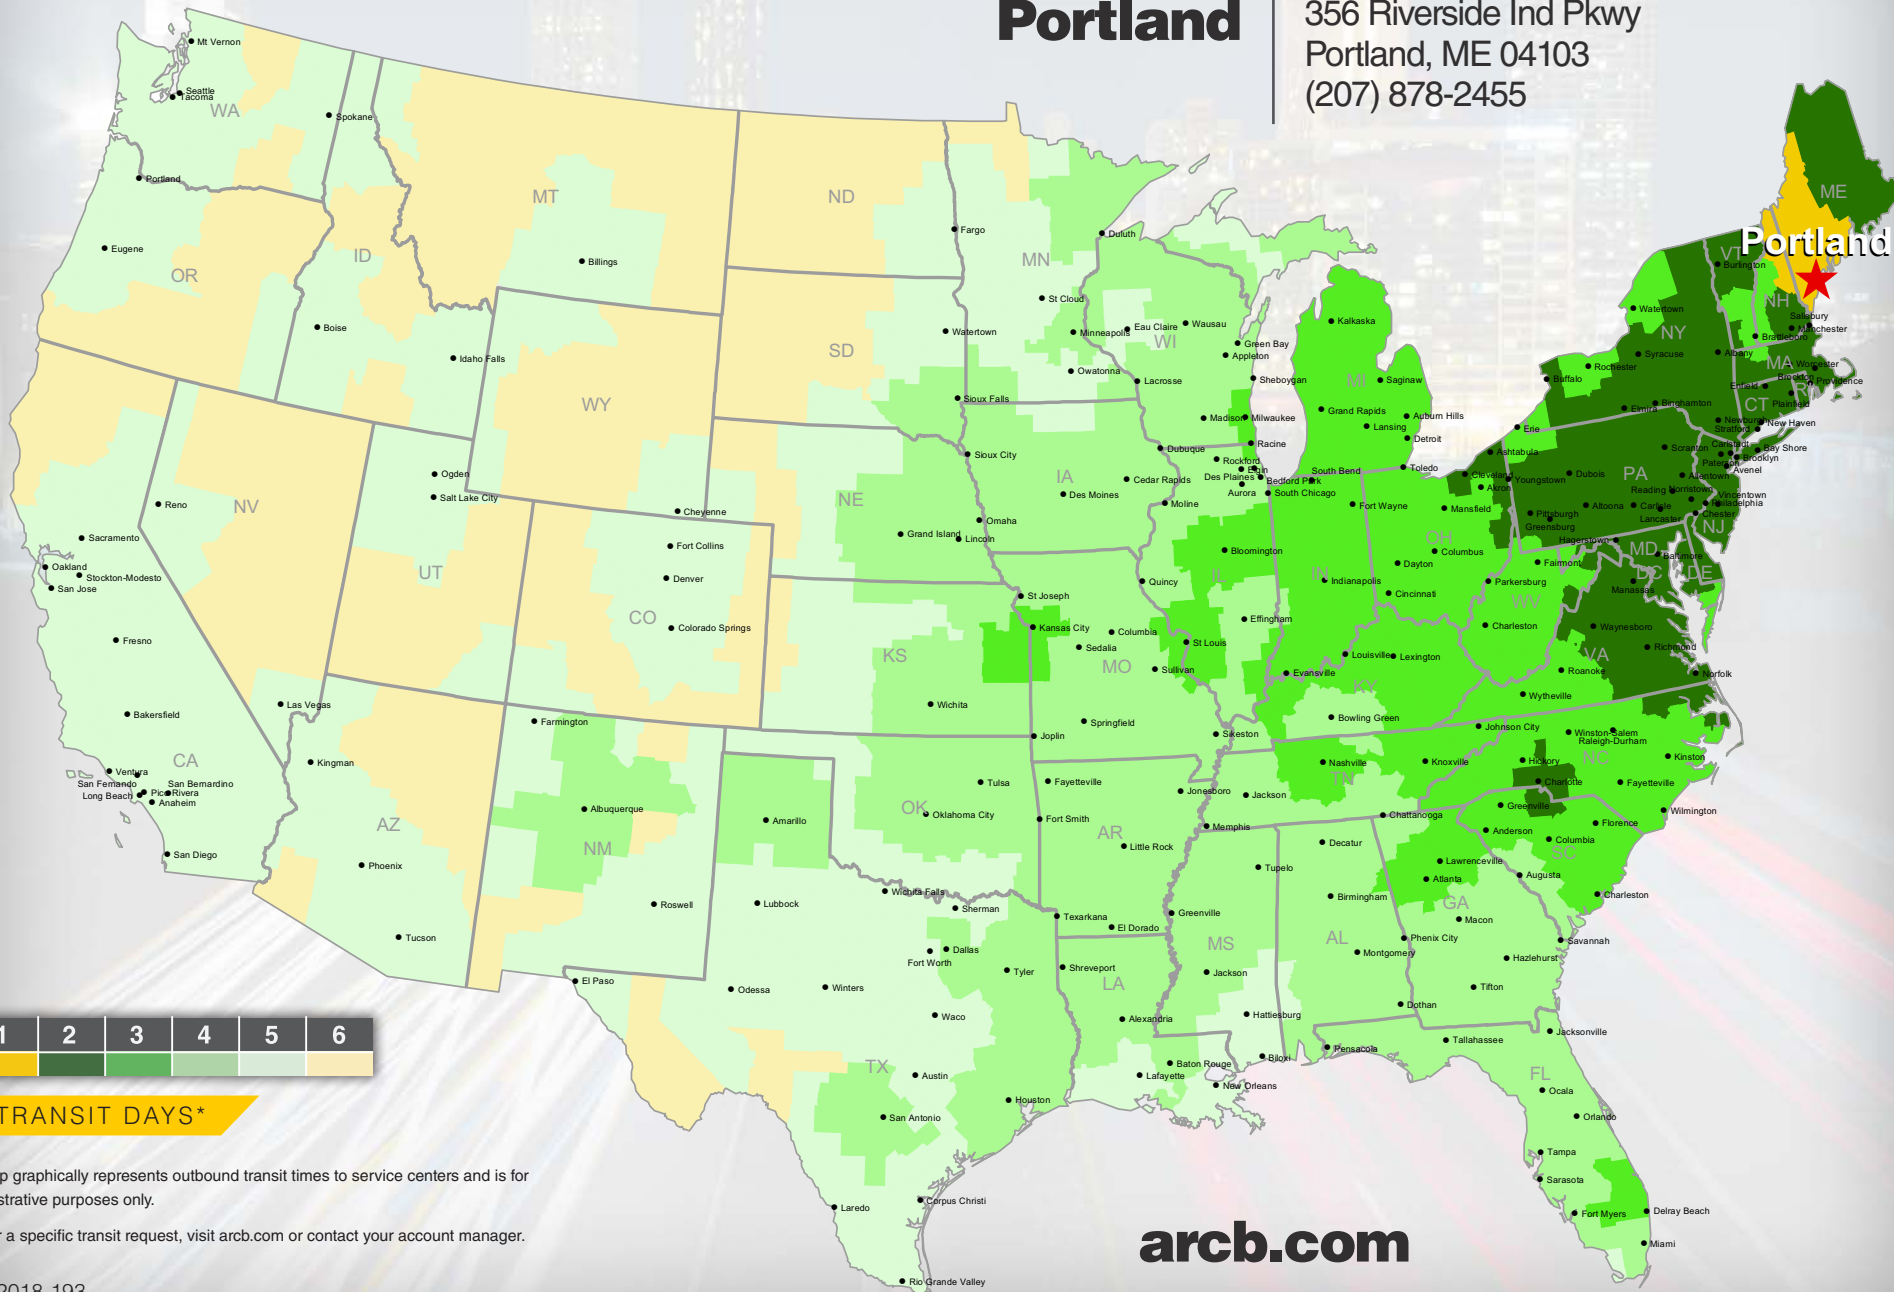

### Portland

356 Riverside Ind Pkwy  
Portland, ME 04103  
(207) 878-2455

Portland

TRANSIT DAYS\*

\*Map graphically represents outbound transit times to service centers and is for illustrative purposes only.