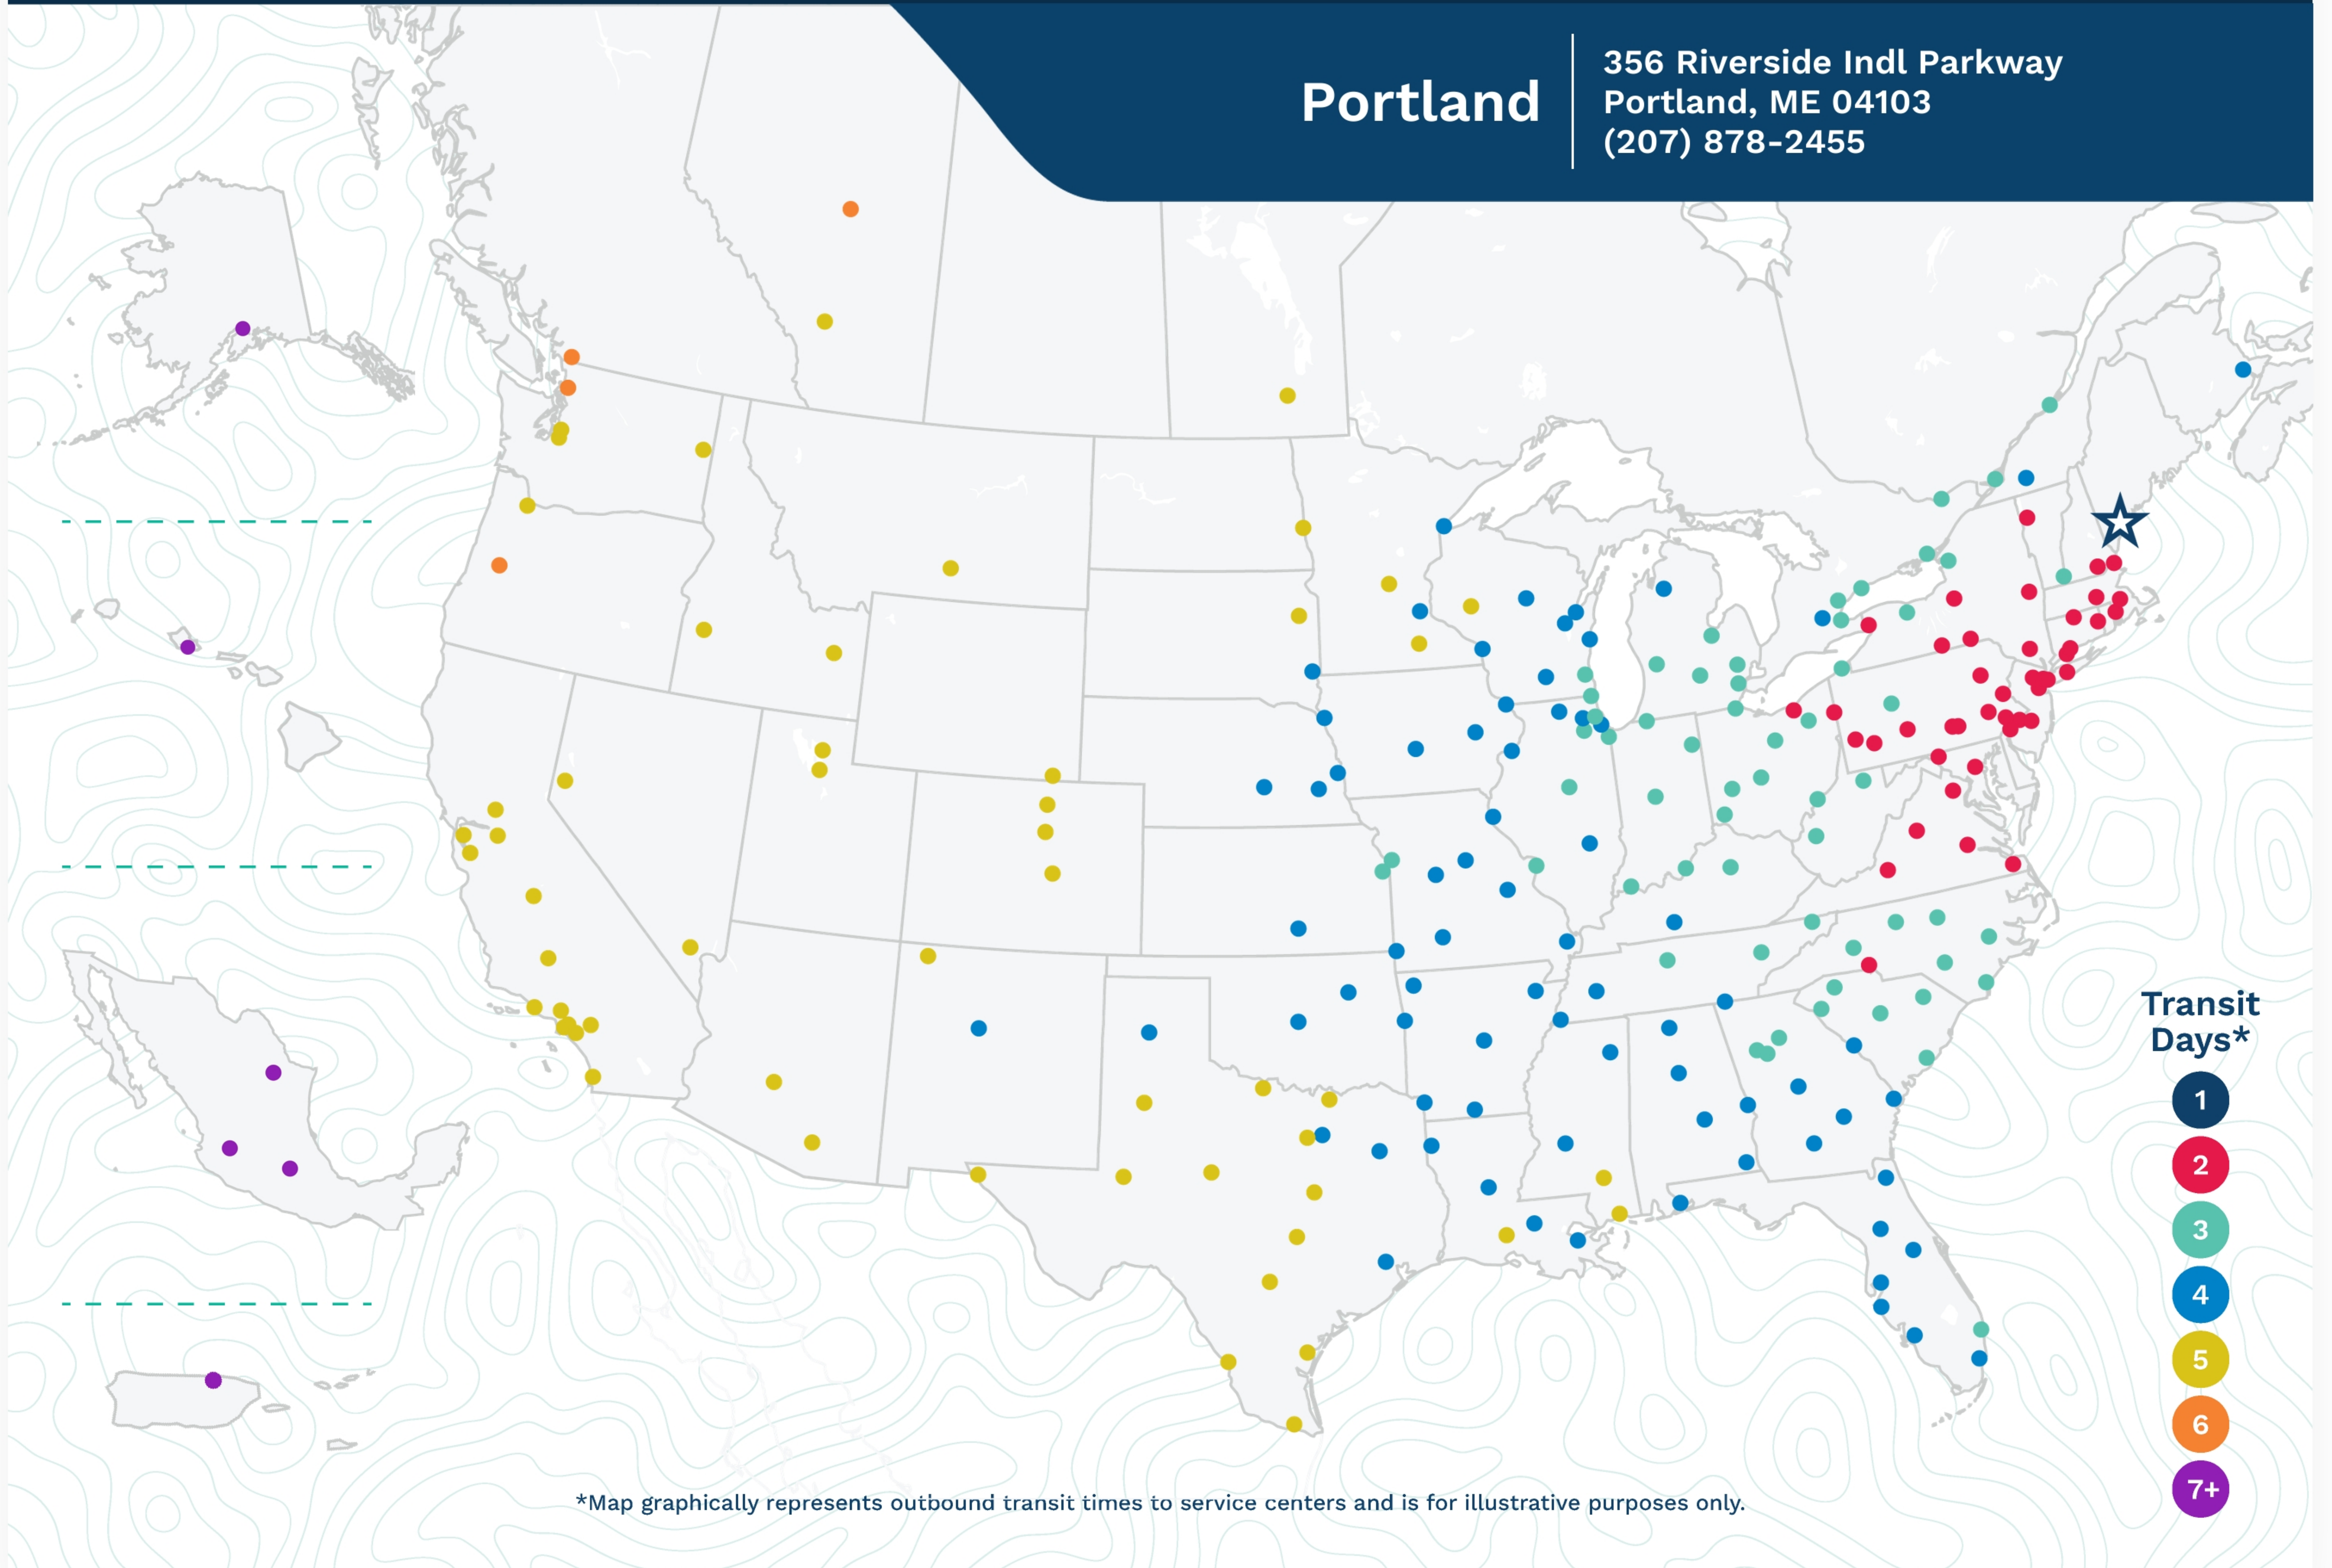

Advertised Transit Times

via the ABF Freight® Network

Portland

356 Riverside Indl Parkway
Portland, ME 04103
(207) 878-2455

*Map graphically represents outbound transit times to service centers and is for illustrative purposes only.