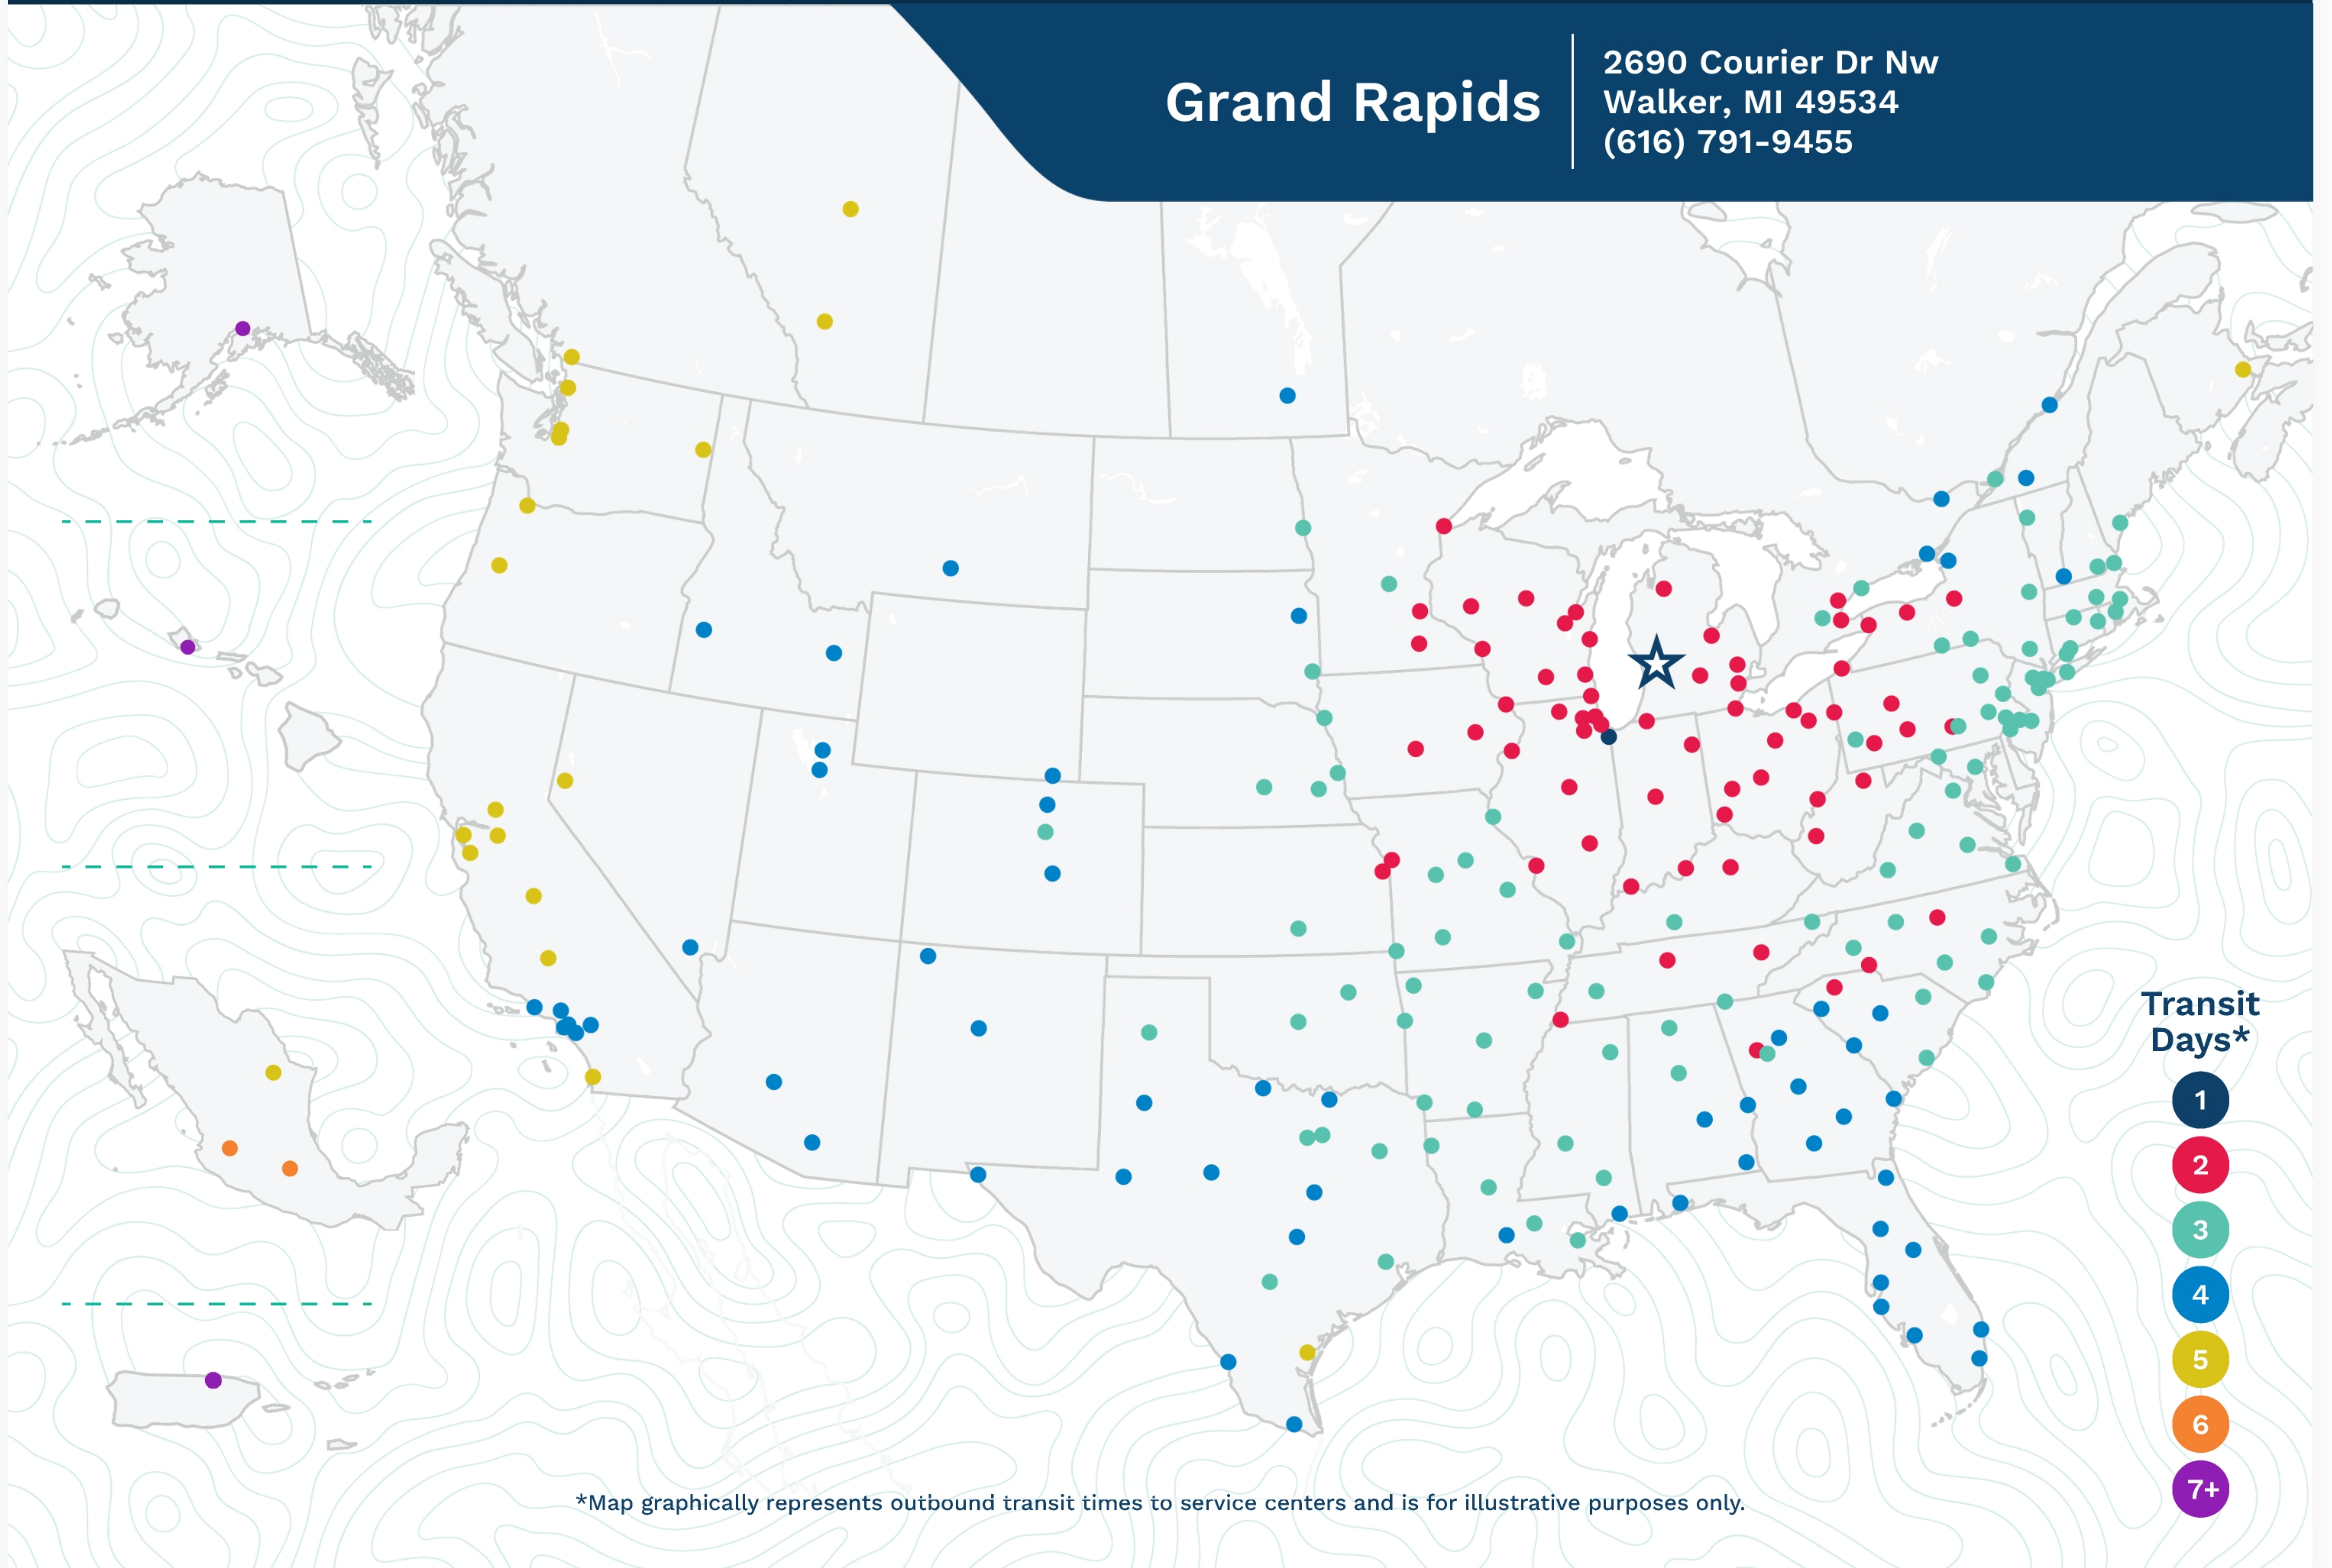

Advertised Transit Times

via the ABF Freight® Network

Grand Rapids

2690 Courier Dr Nw
Walker, MI 49534
(616) 791-9455

*Map graphically represents outbound transit times to service centers and is for illustrative purposes only.