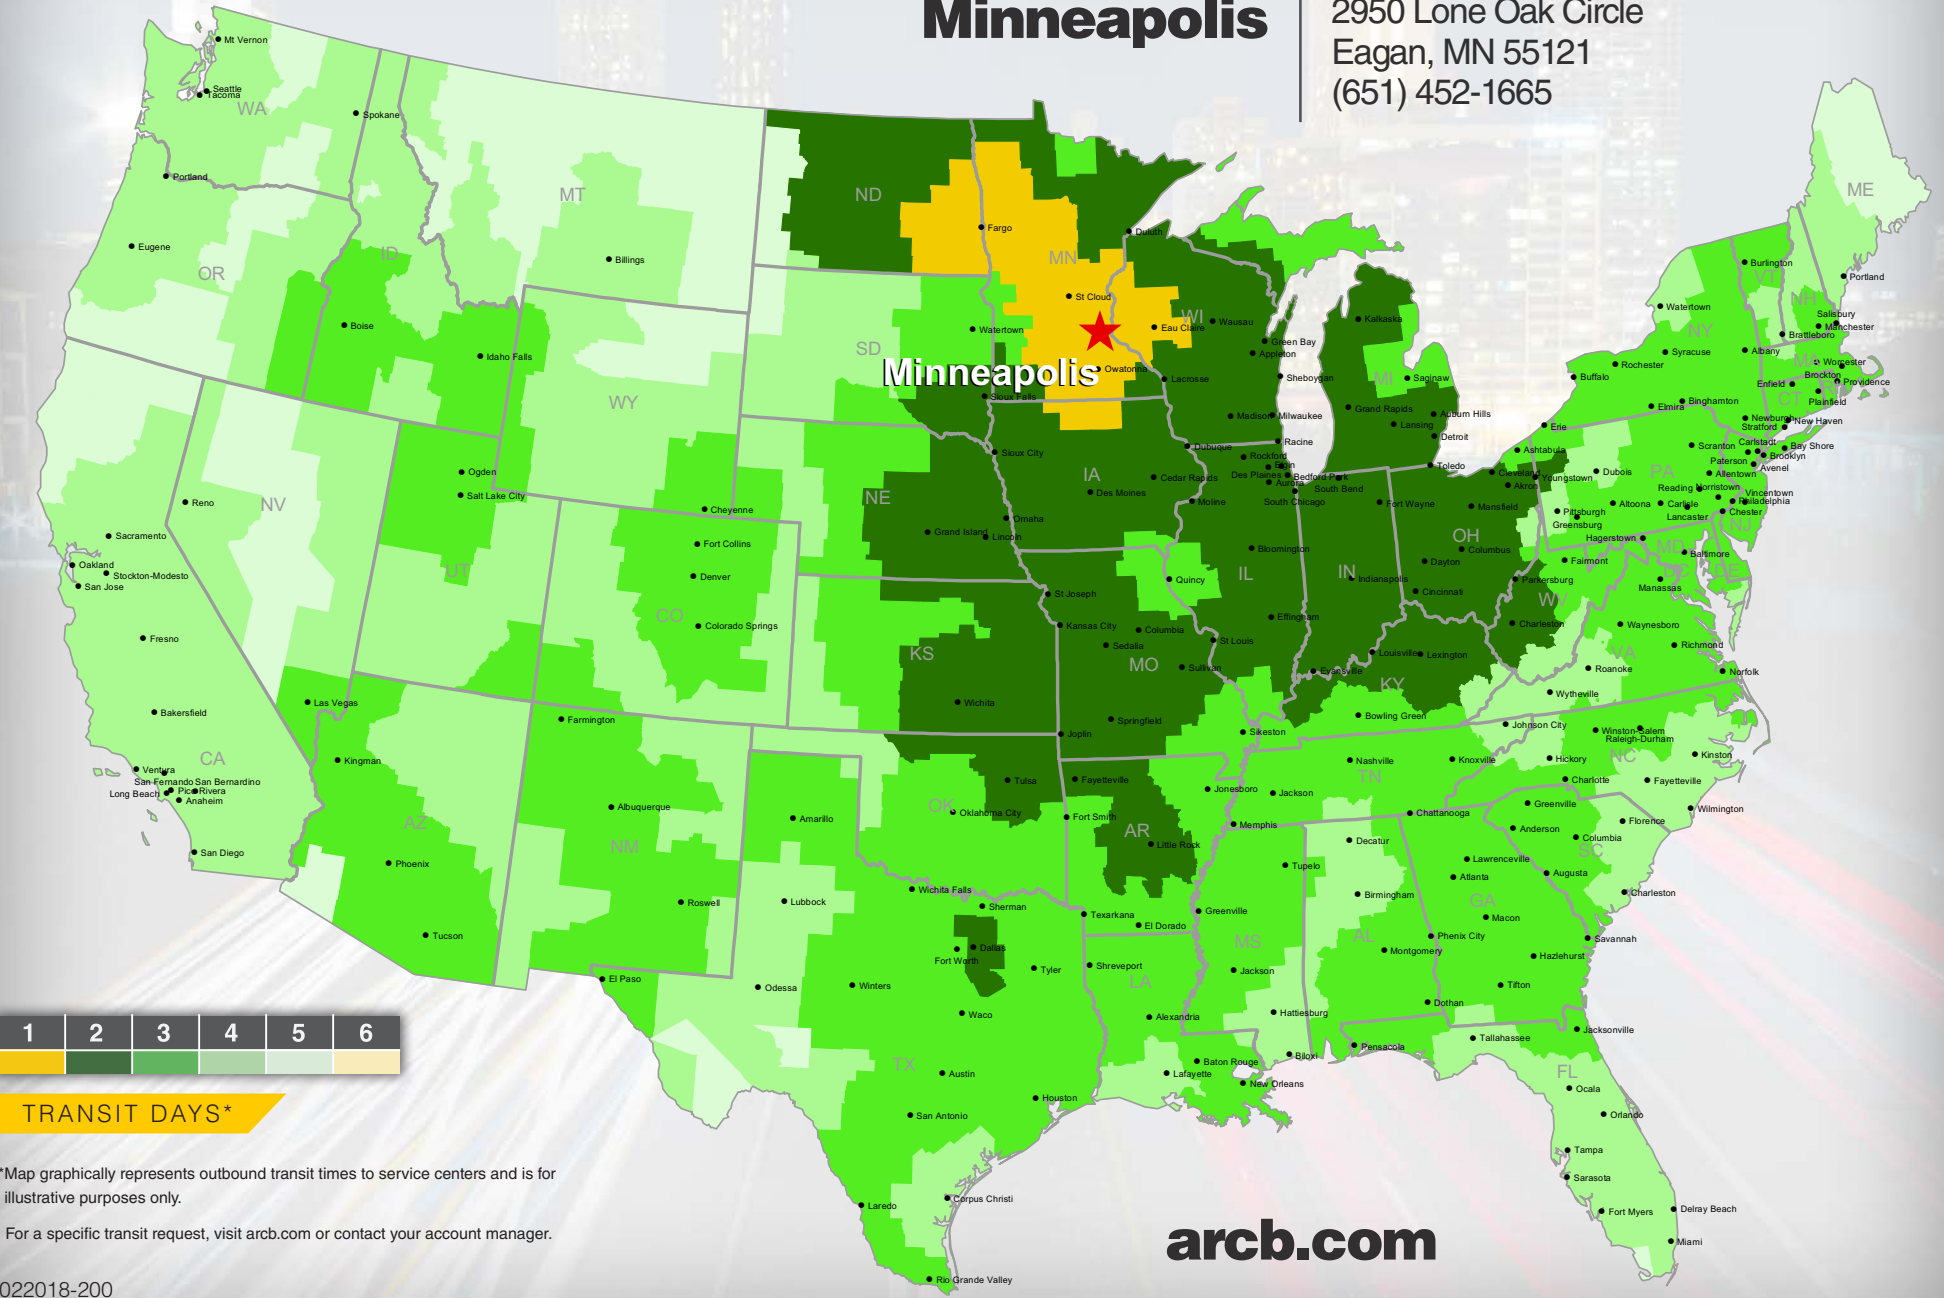

Minneapolis

2950 Lone Oak Circle
Eagan, MN 55121
(651) 452-1665

TRANSIT DAYS*

*Map graphically represents outbound transit times to service centers and is for illustrative purposes only.
For a specific transit request, visit arcb.com or contact your account manager.