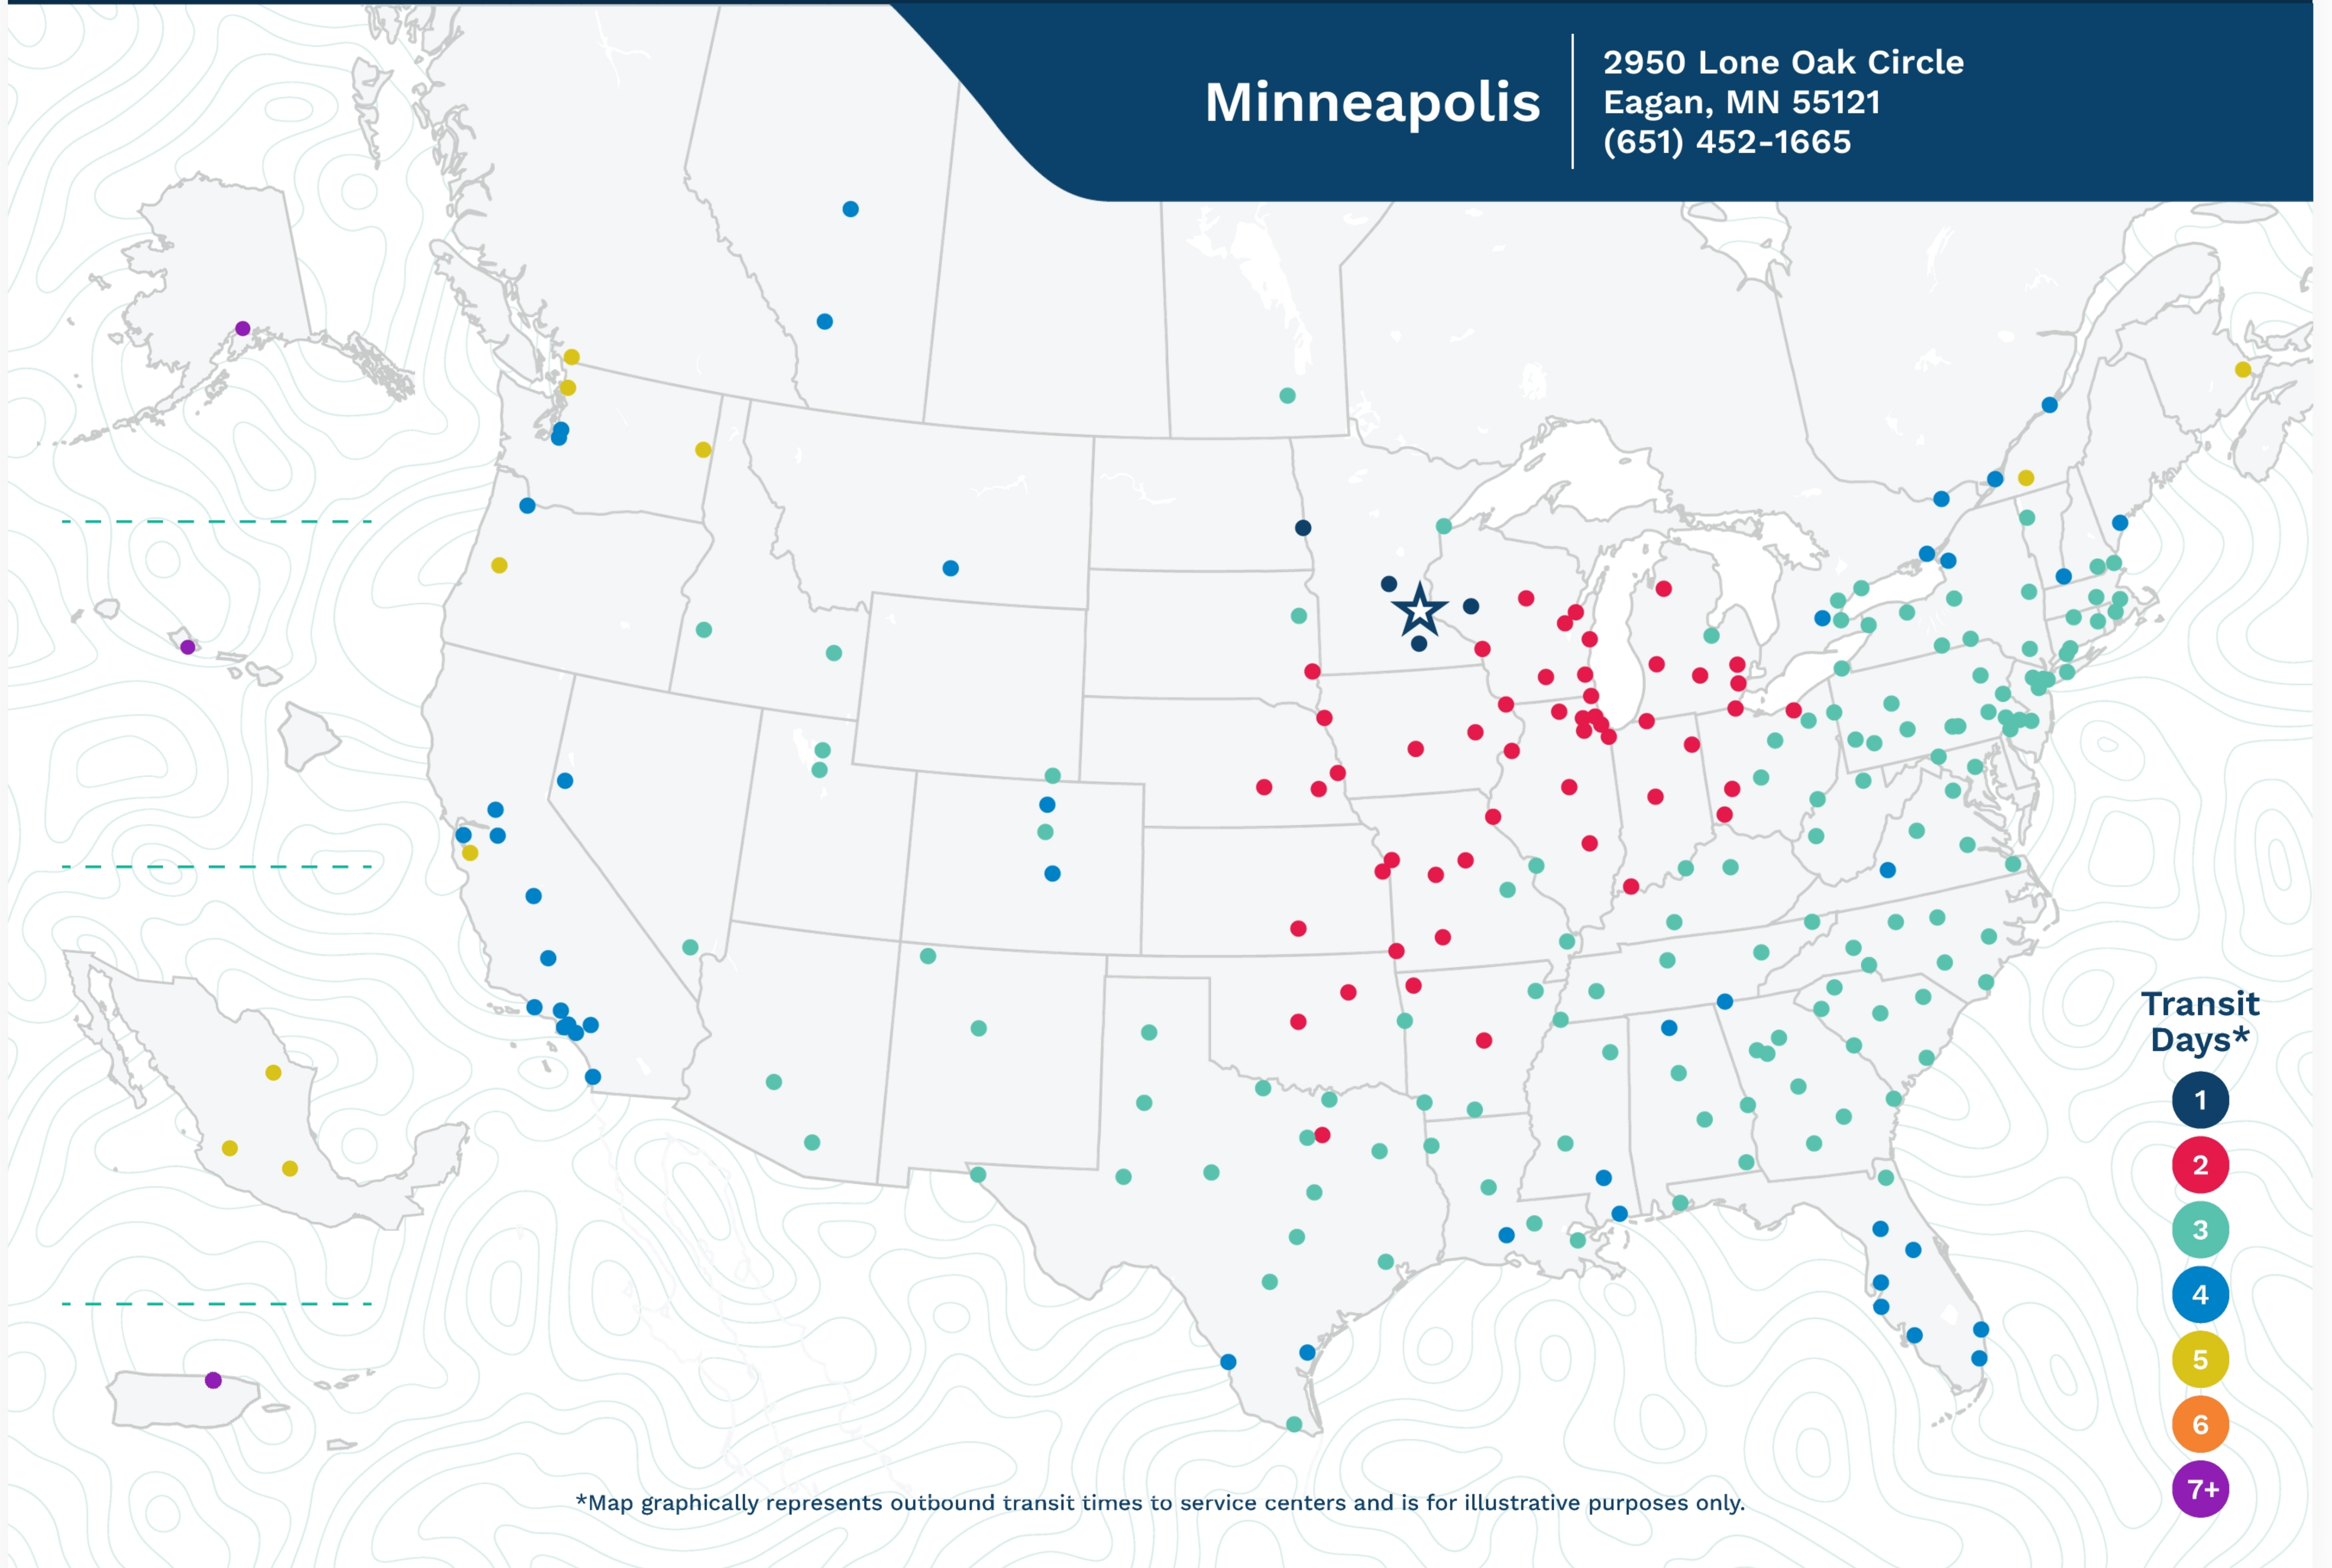

Advertised Transit Times

via the ABF Freight® Network

Minneapolis

2950 Lone Oak Circle
Eagan, MN 55121
(651) 452-1665

*Map graphically represents outbound transit times to service centers and is for illustrative purposes only.