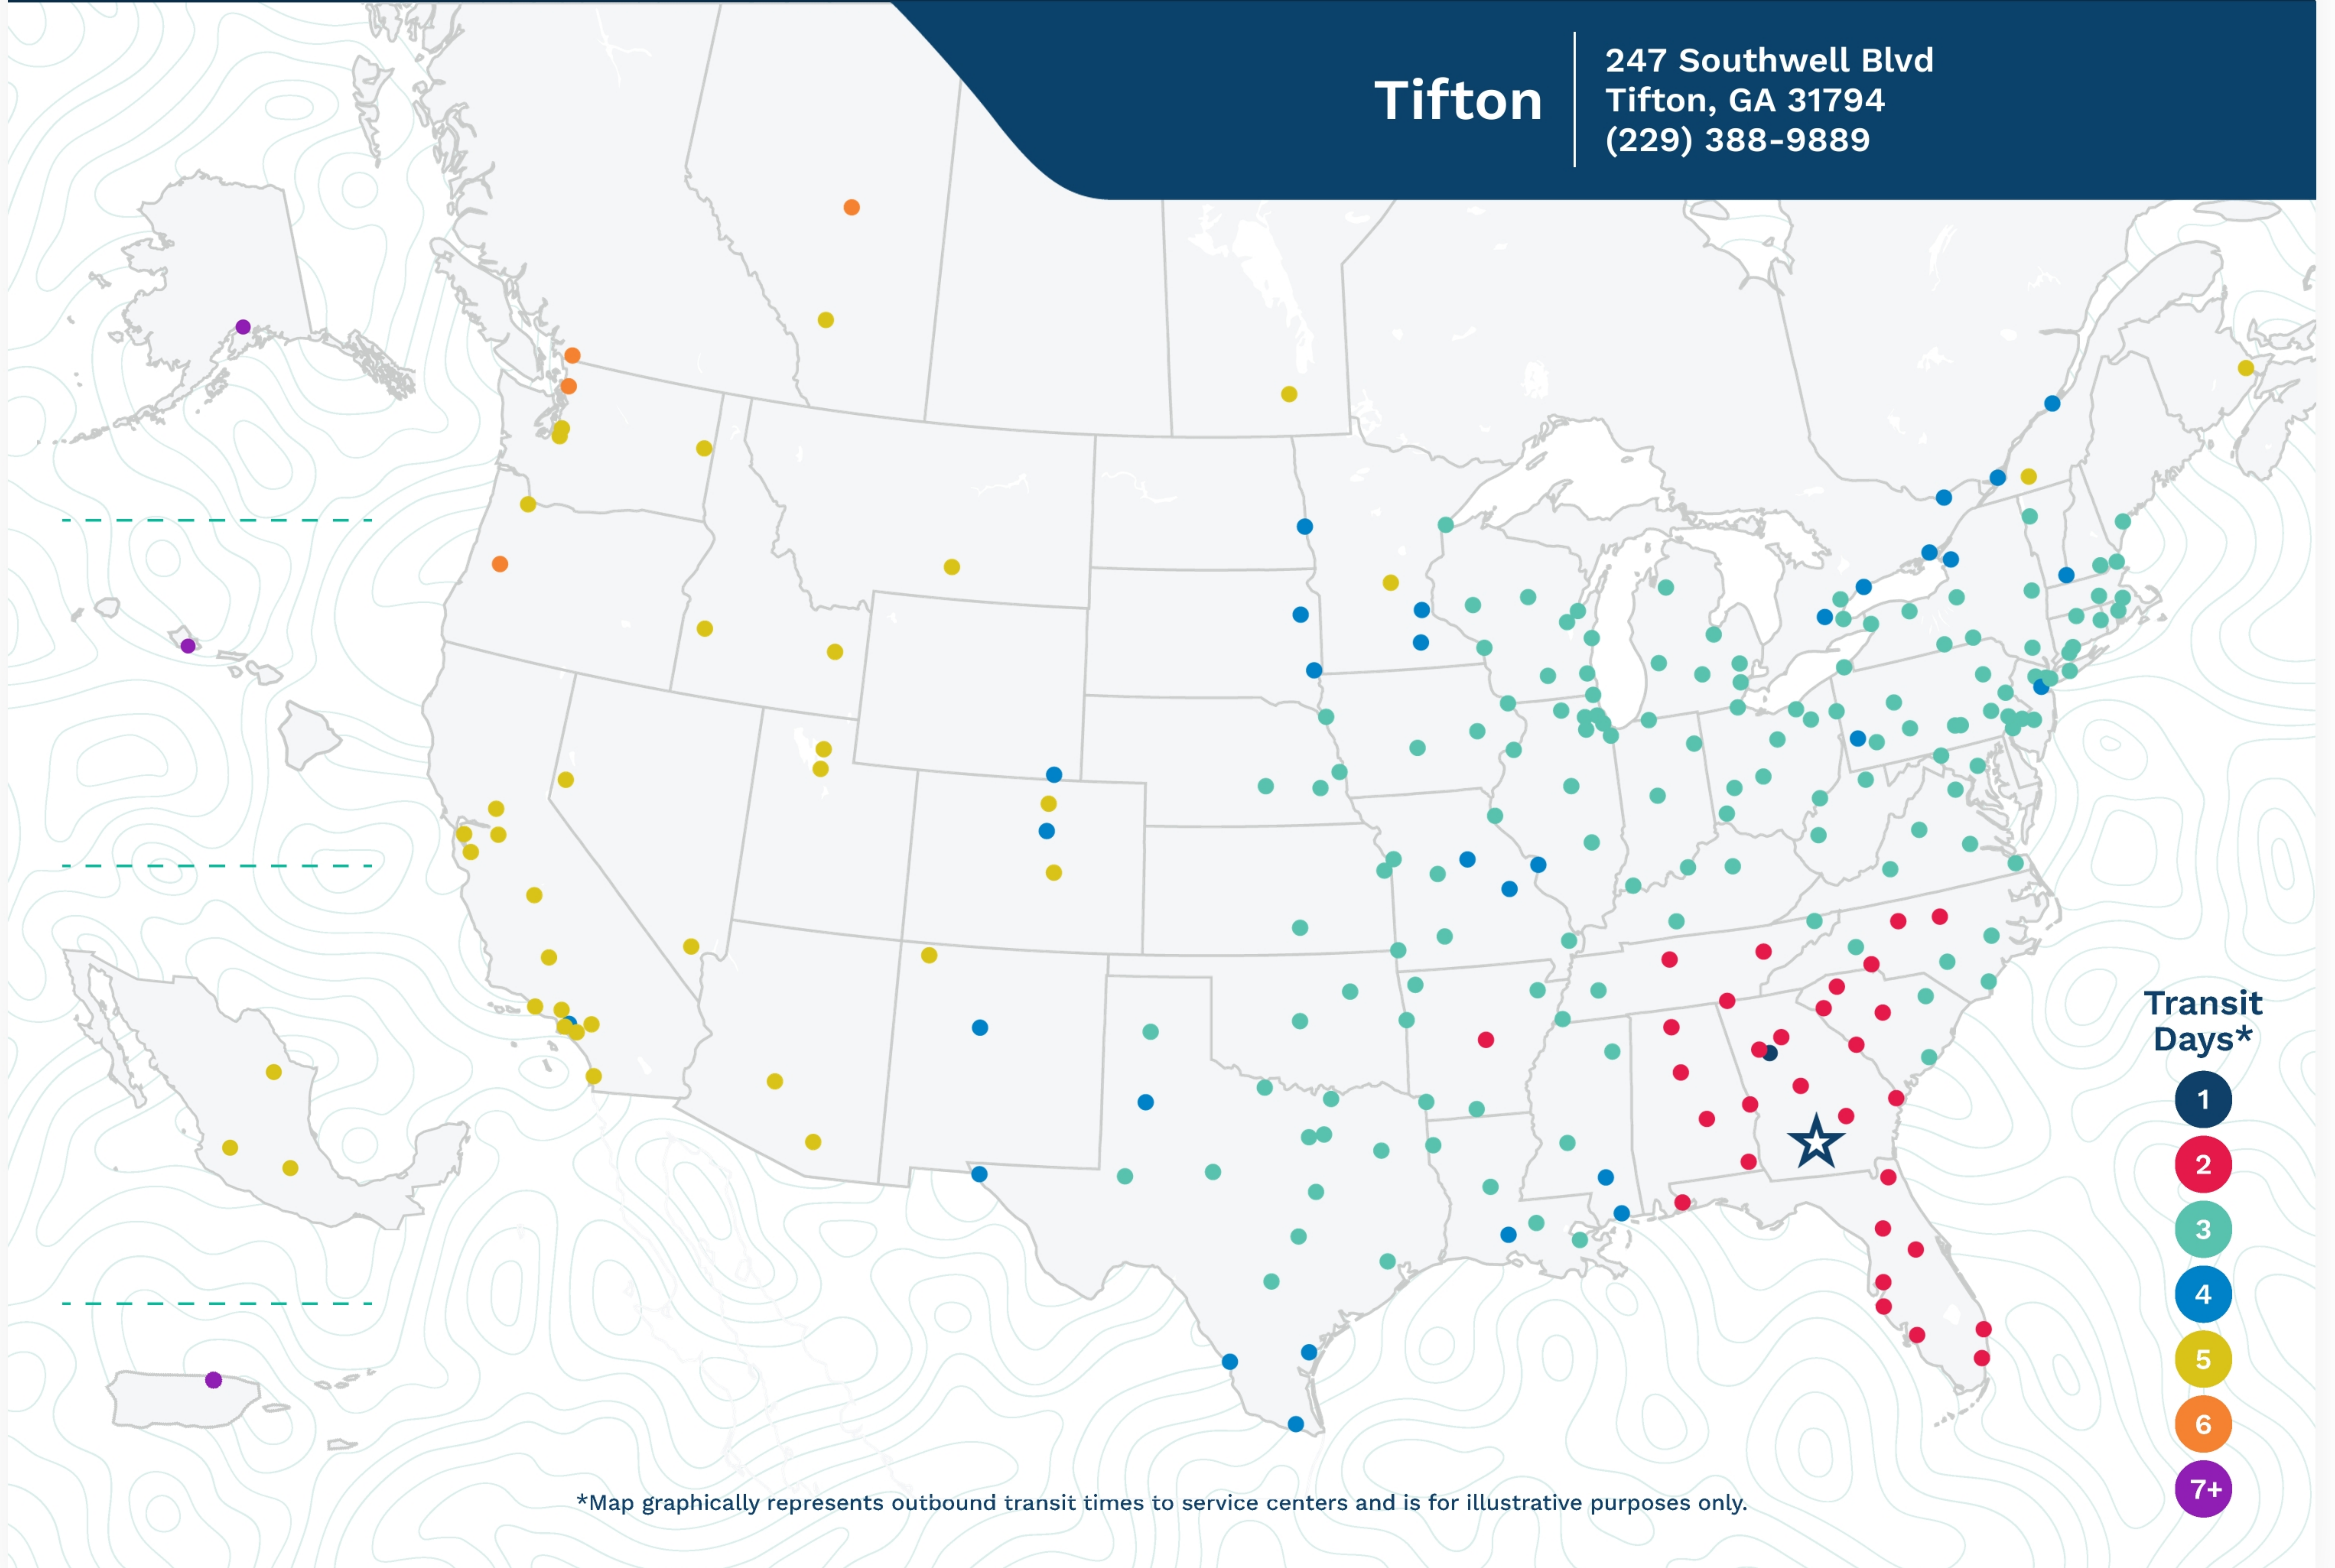

**Tifton**

247 Southwell Blvd  
Tifton, GA 31794  
(229) 388-9889

\*Map graphically represents outbound transit times to service centers and is for illustrative purposes only.