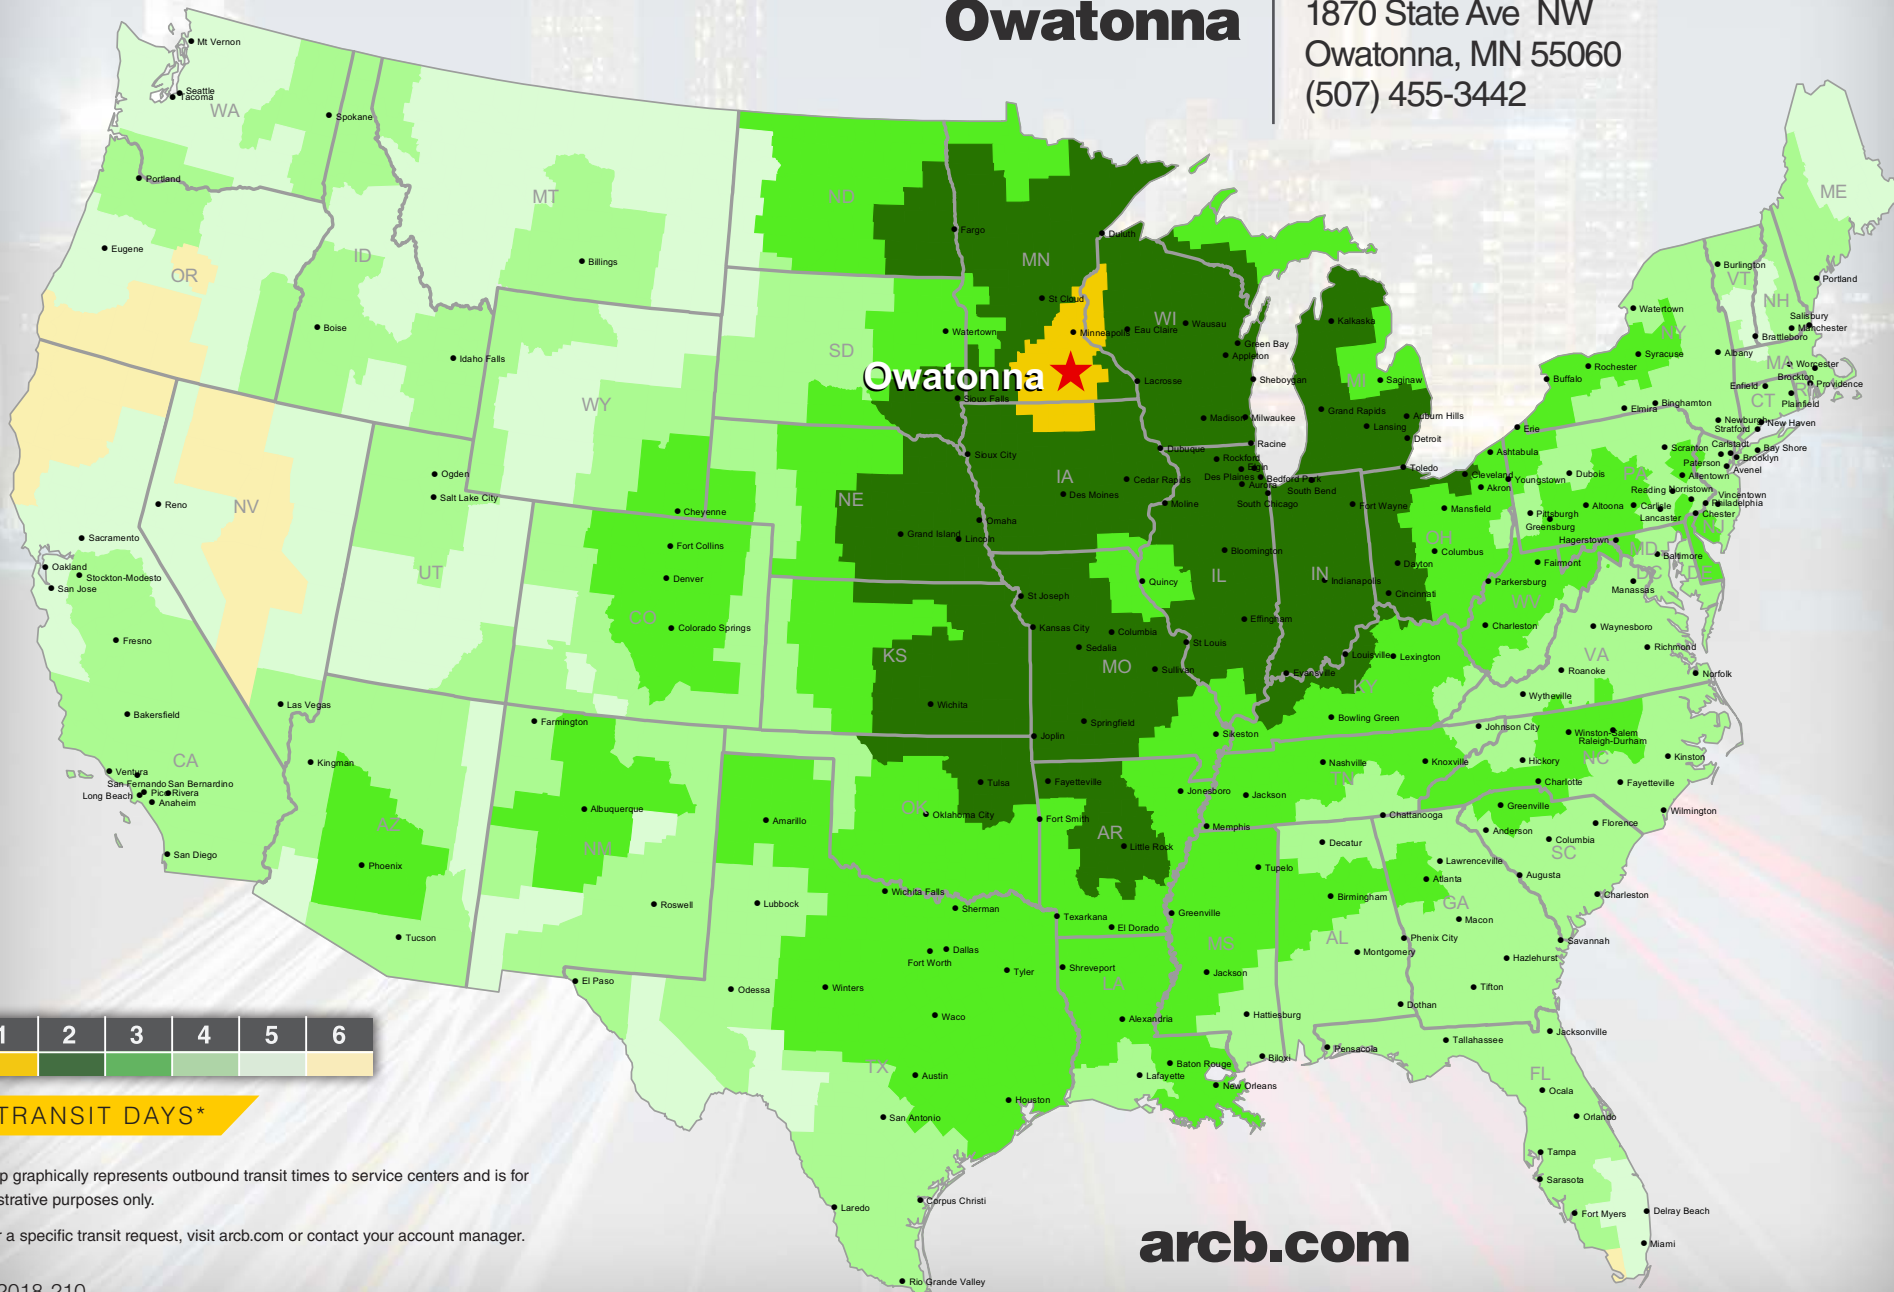

### Owatonna

1870 State Ave NW  
Owatonna, MN 55060  
(507) 455-3442

Owatonna

TRANSIT DAYS\*

\*Map graphically represents outbound transit times to service centers and is for illustrative purposes only.

For a specific transit request, visit [arcb.com](http://arcb.com) or contact your account manager.