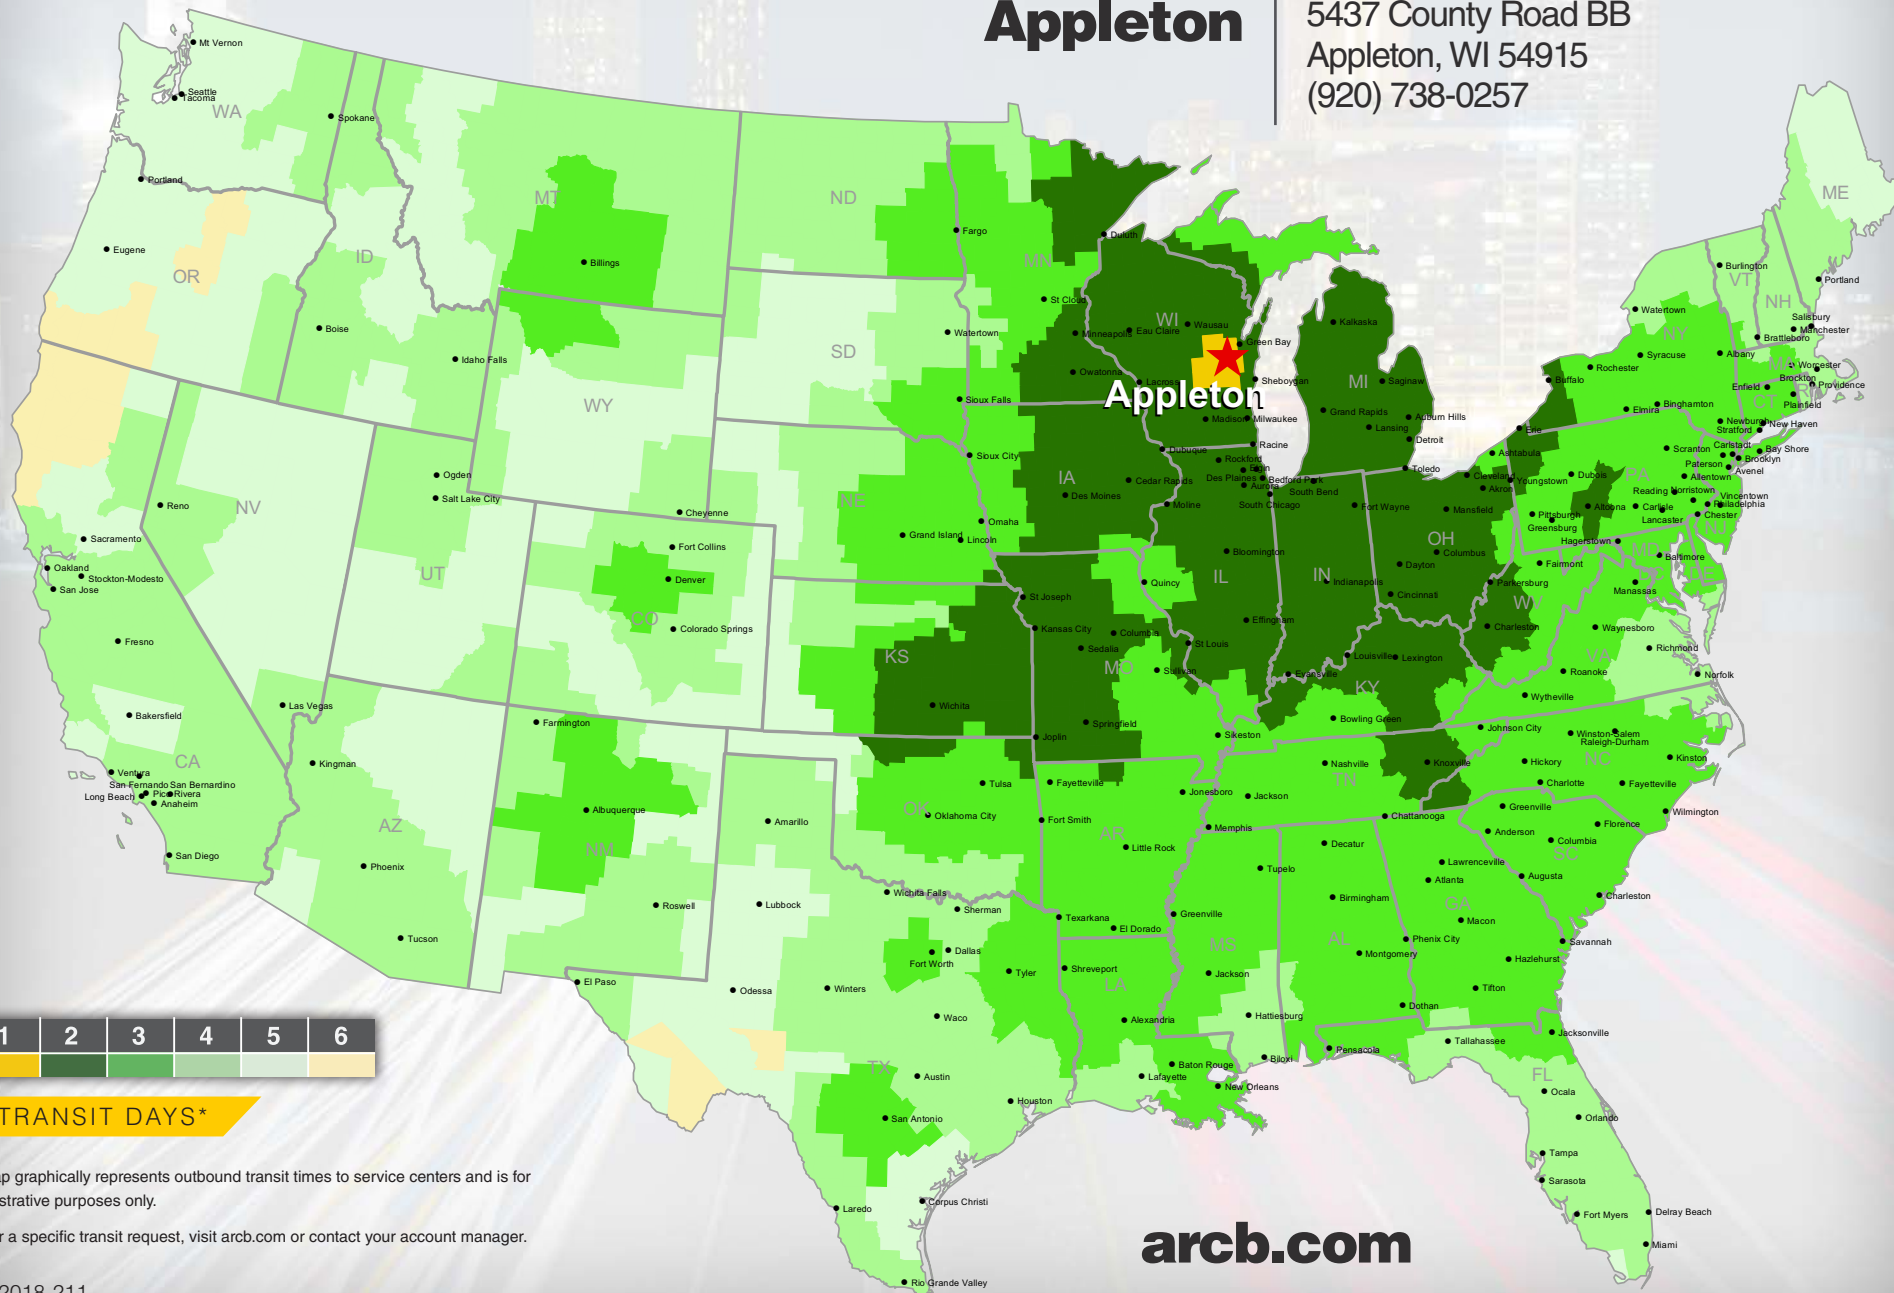

Appleton

5437 County Road BB
Appleton, WI 54915
(920) 738-0257

*Map graphically represents outbound transit times to service centers and is for illustrative purposes only.

For a specific transit request, visit arcb.com or contact your account manager.