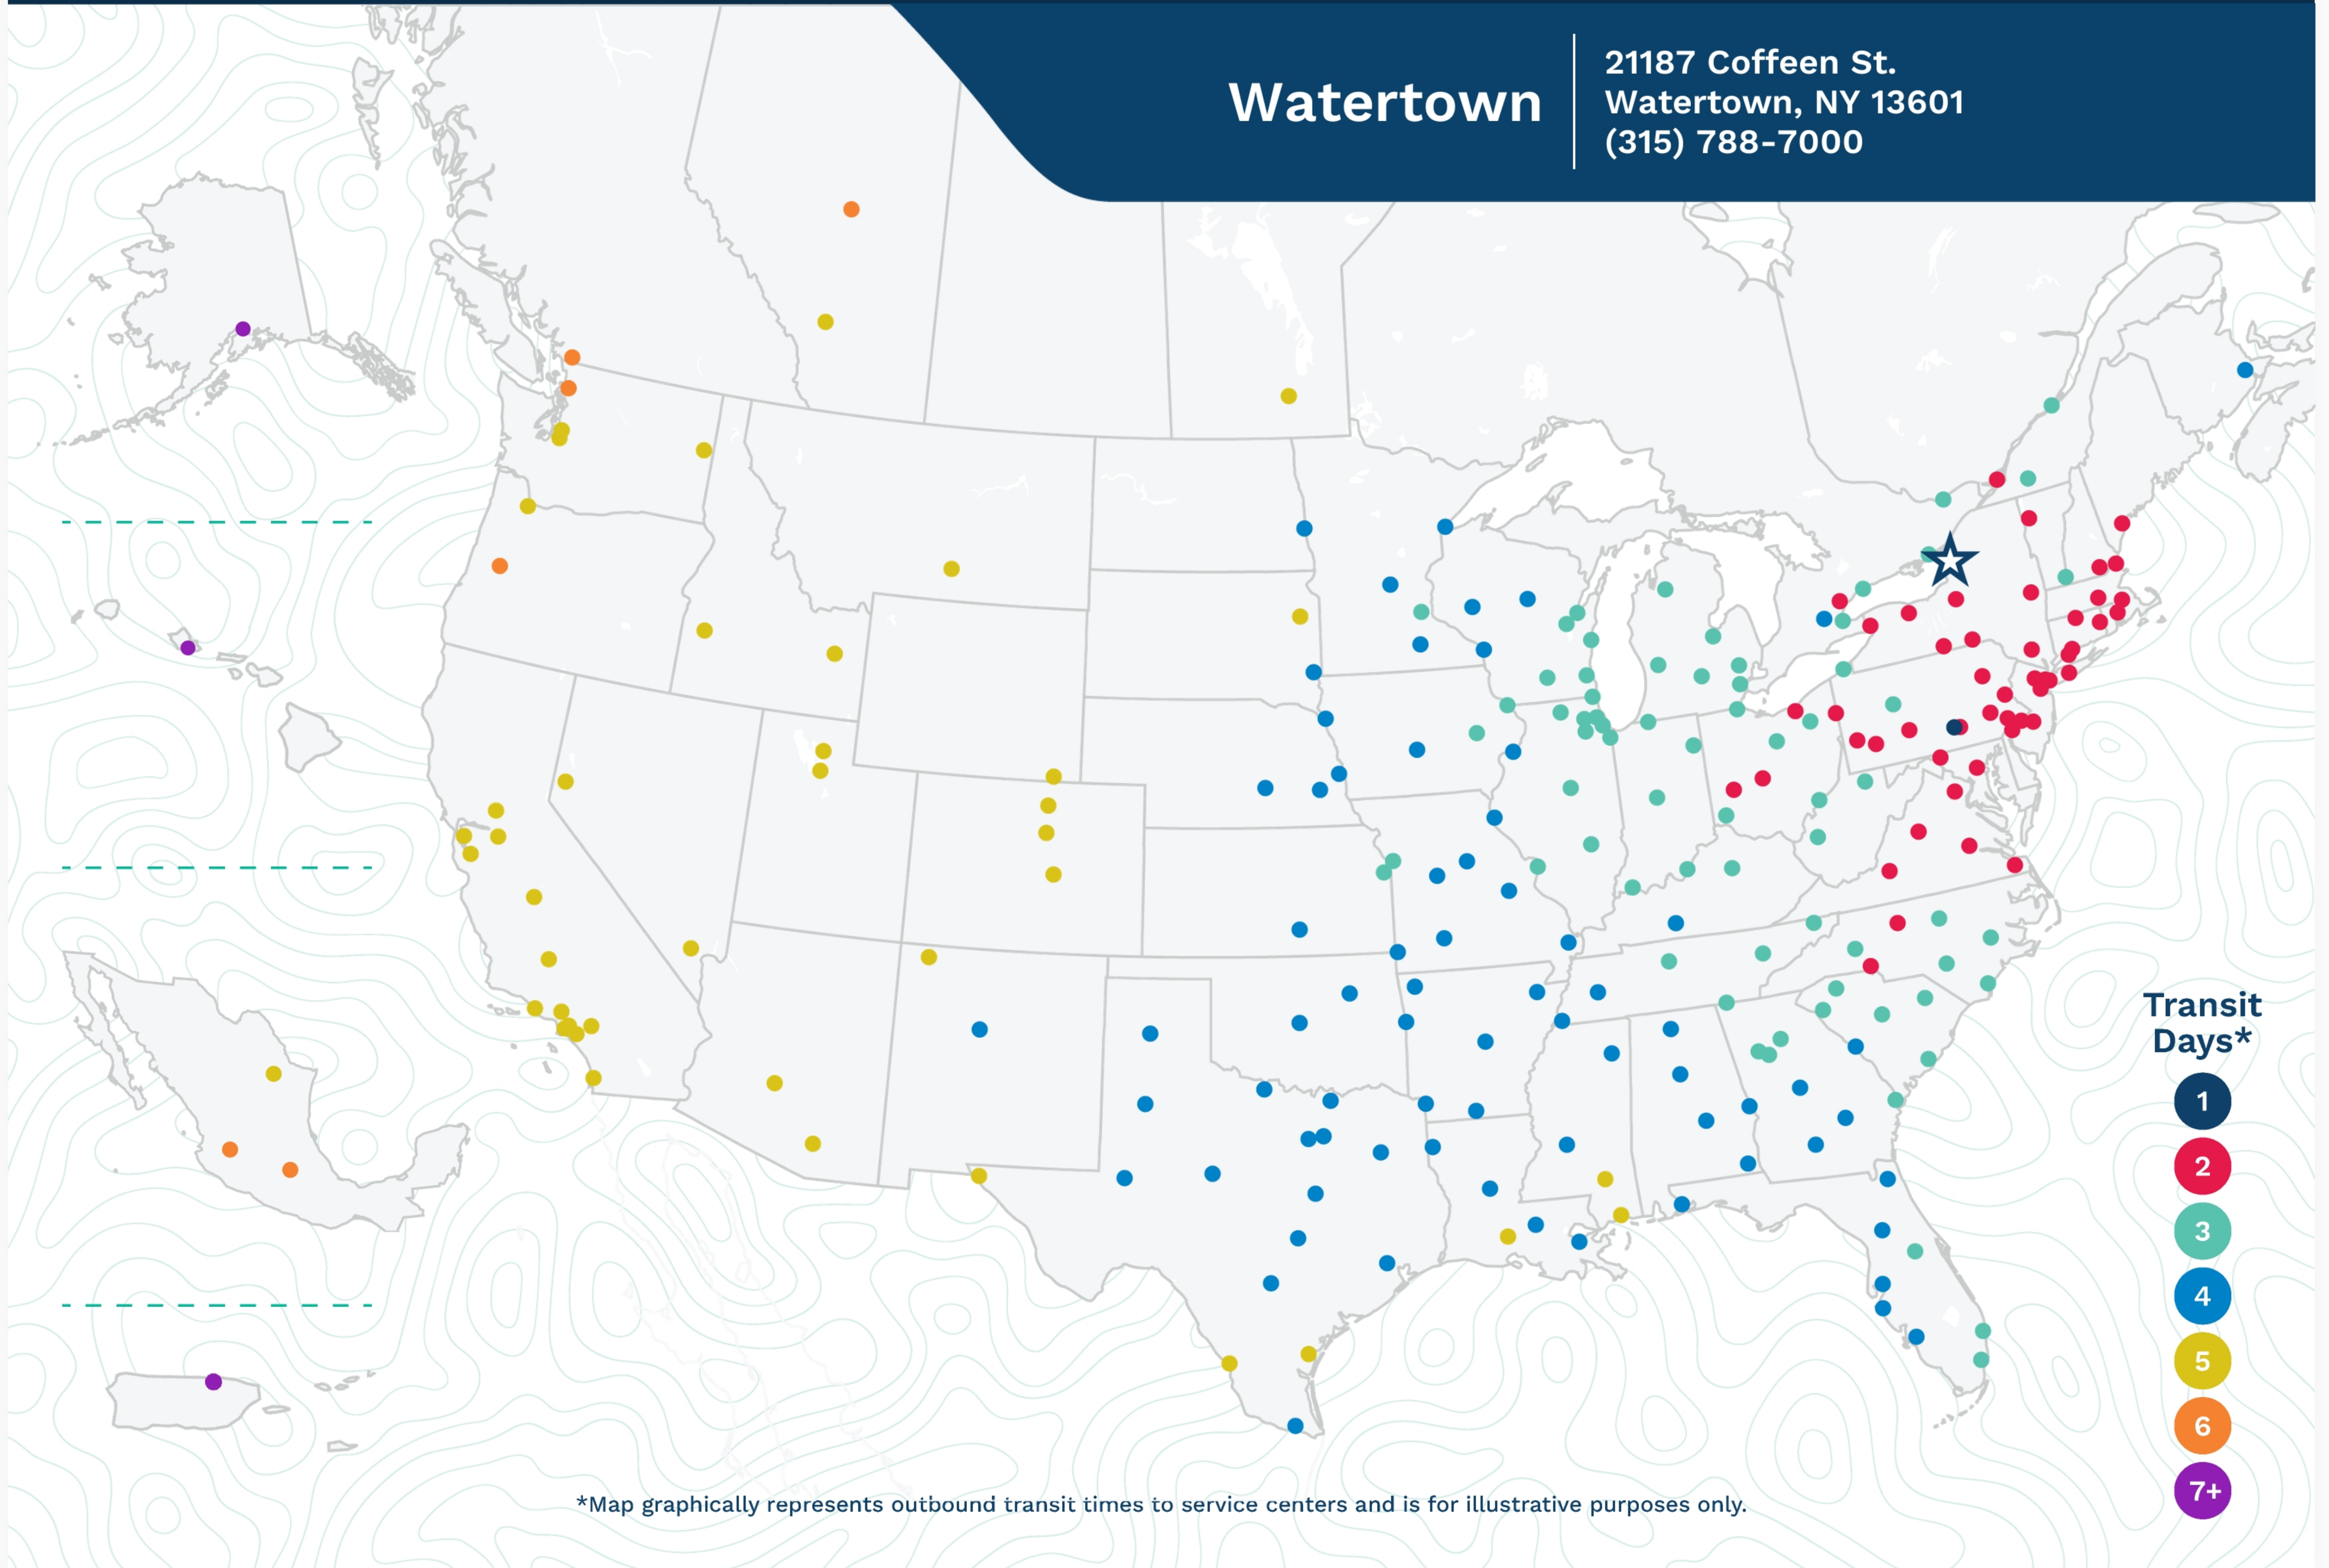

# Advertised Transit Times

via the ABF Freight® Network

## Watertown

21187 Coffeen St.  
Watertown, NY 13601  
(315) 788-7000

\*Map graphically represents outbound transit times to service centers and is for illustrative purposes only.