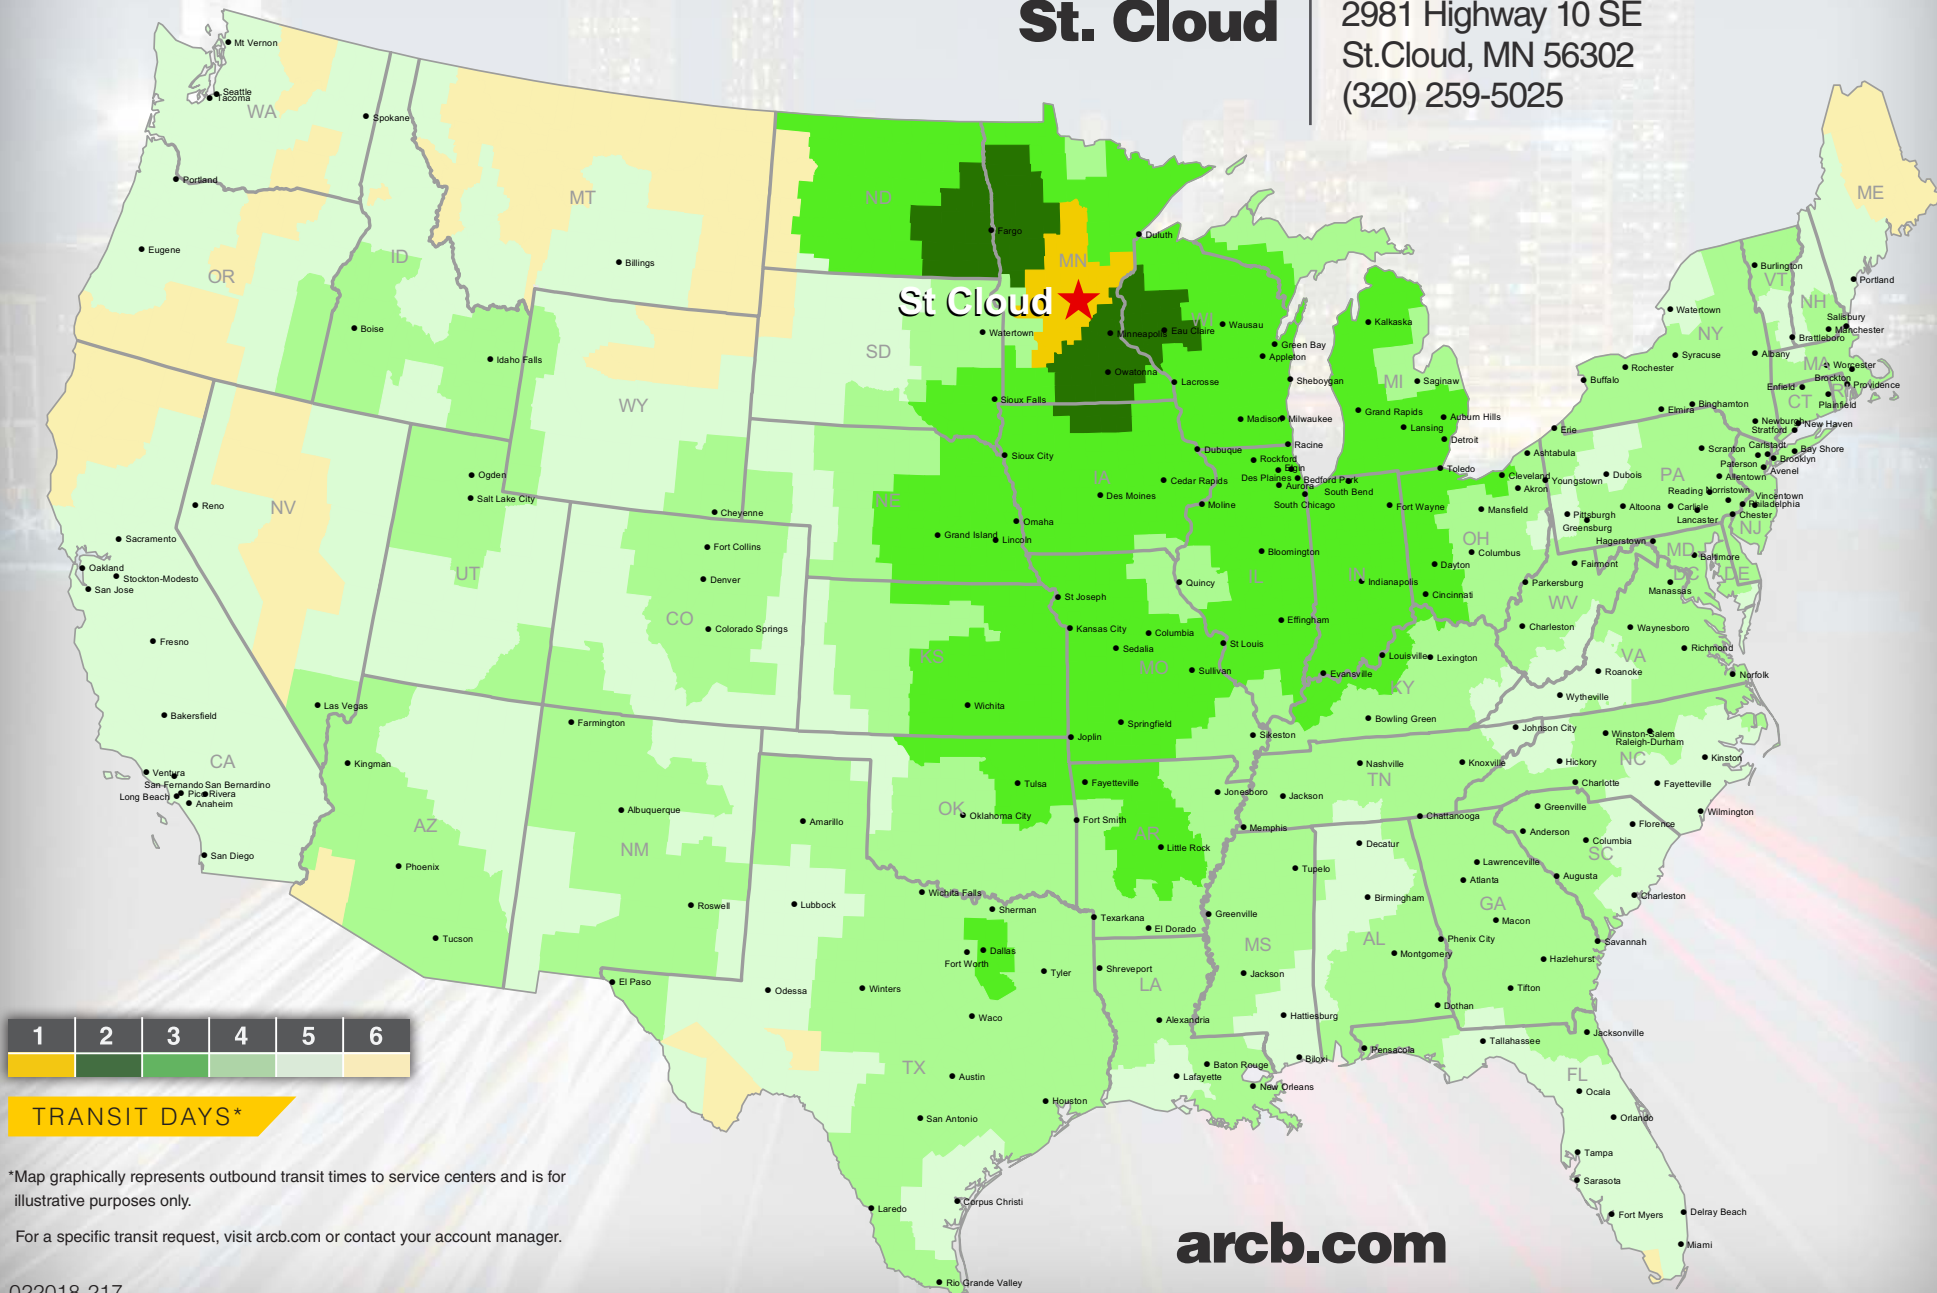

St. Cloud

2981 Highway 10 SE
St. Cloud, MN 56302
(320) 259-5025

TRANSIT DAYS*

*Map graphically represents outbound transit times to service centers and is for illustrative purposes only.

For a specific transit request, visit arcb.com or contact your account manager.