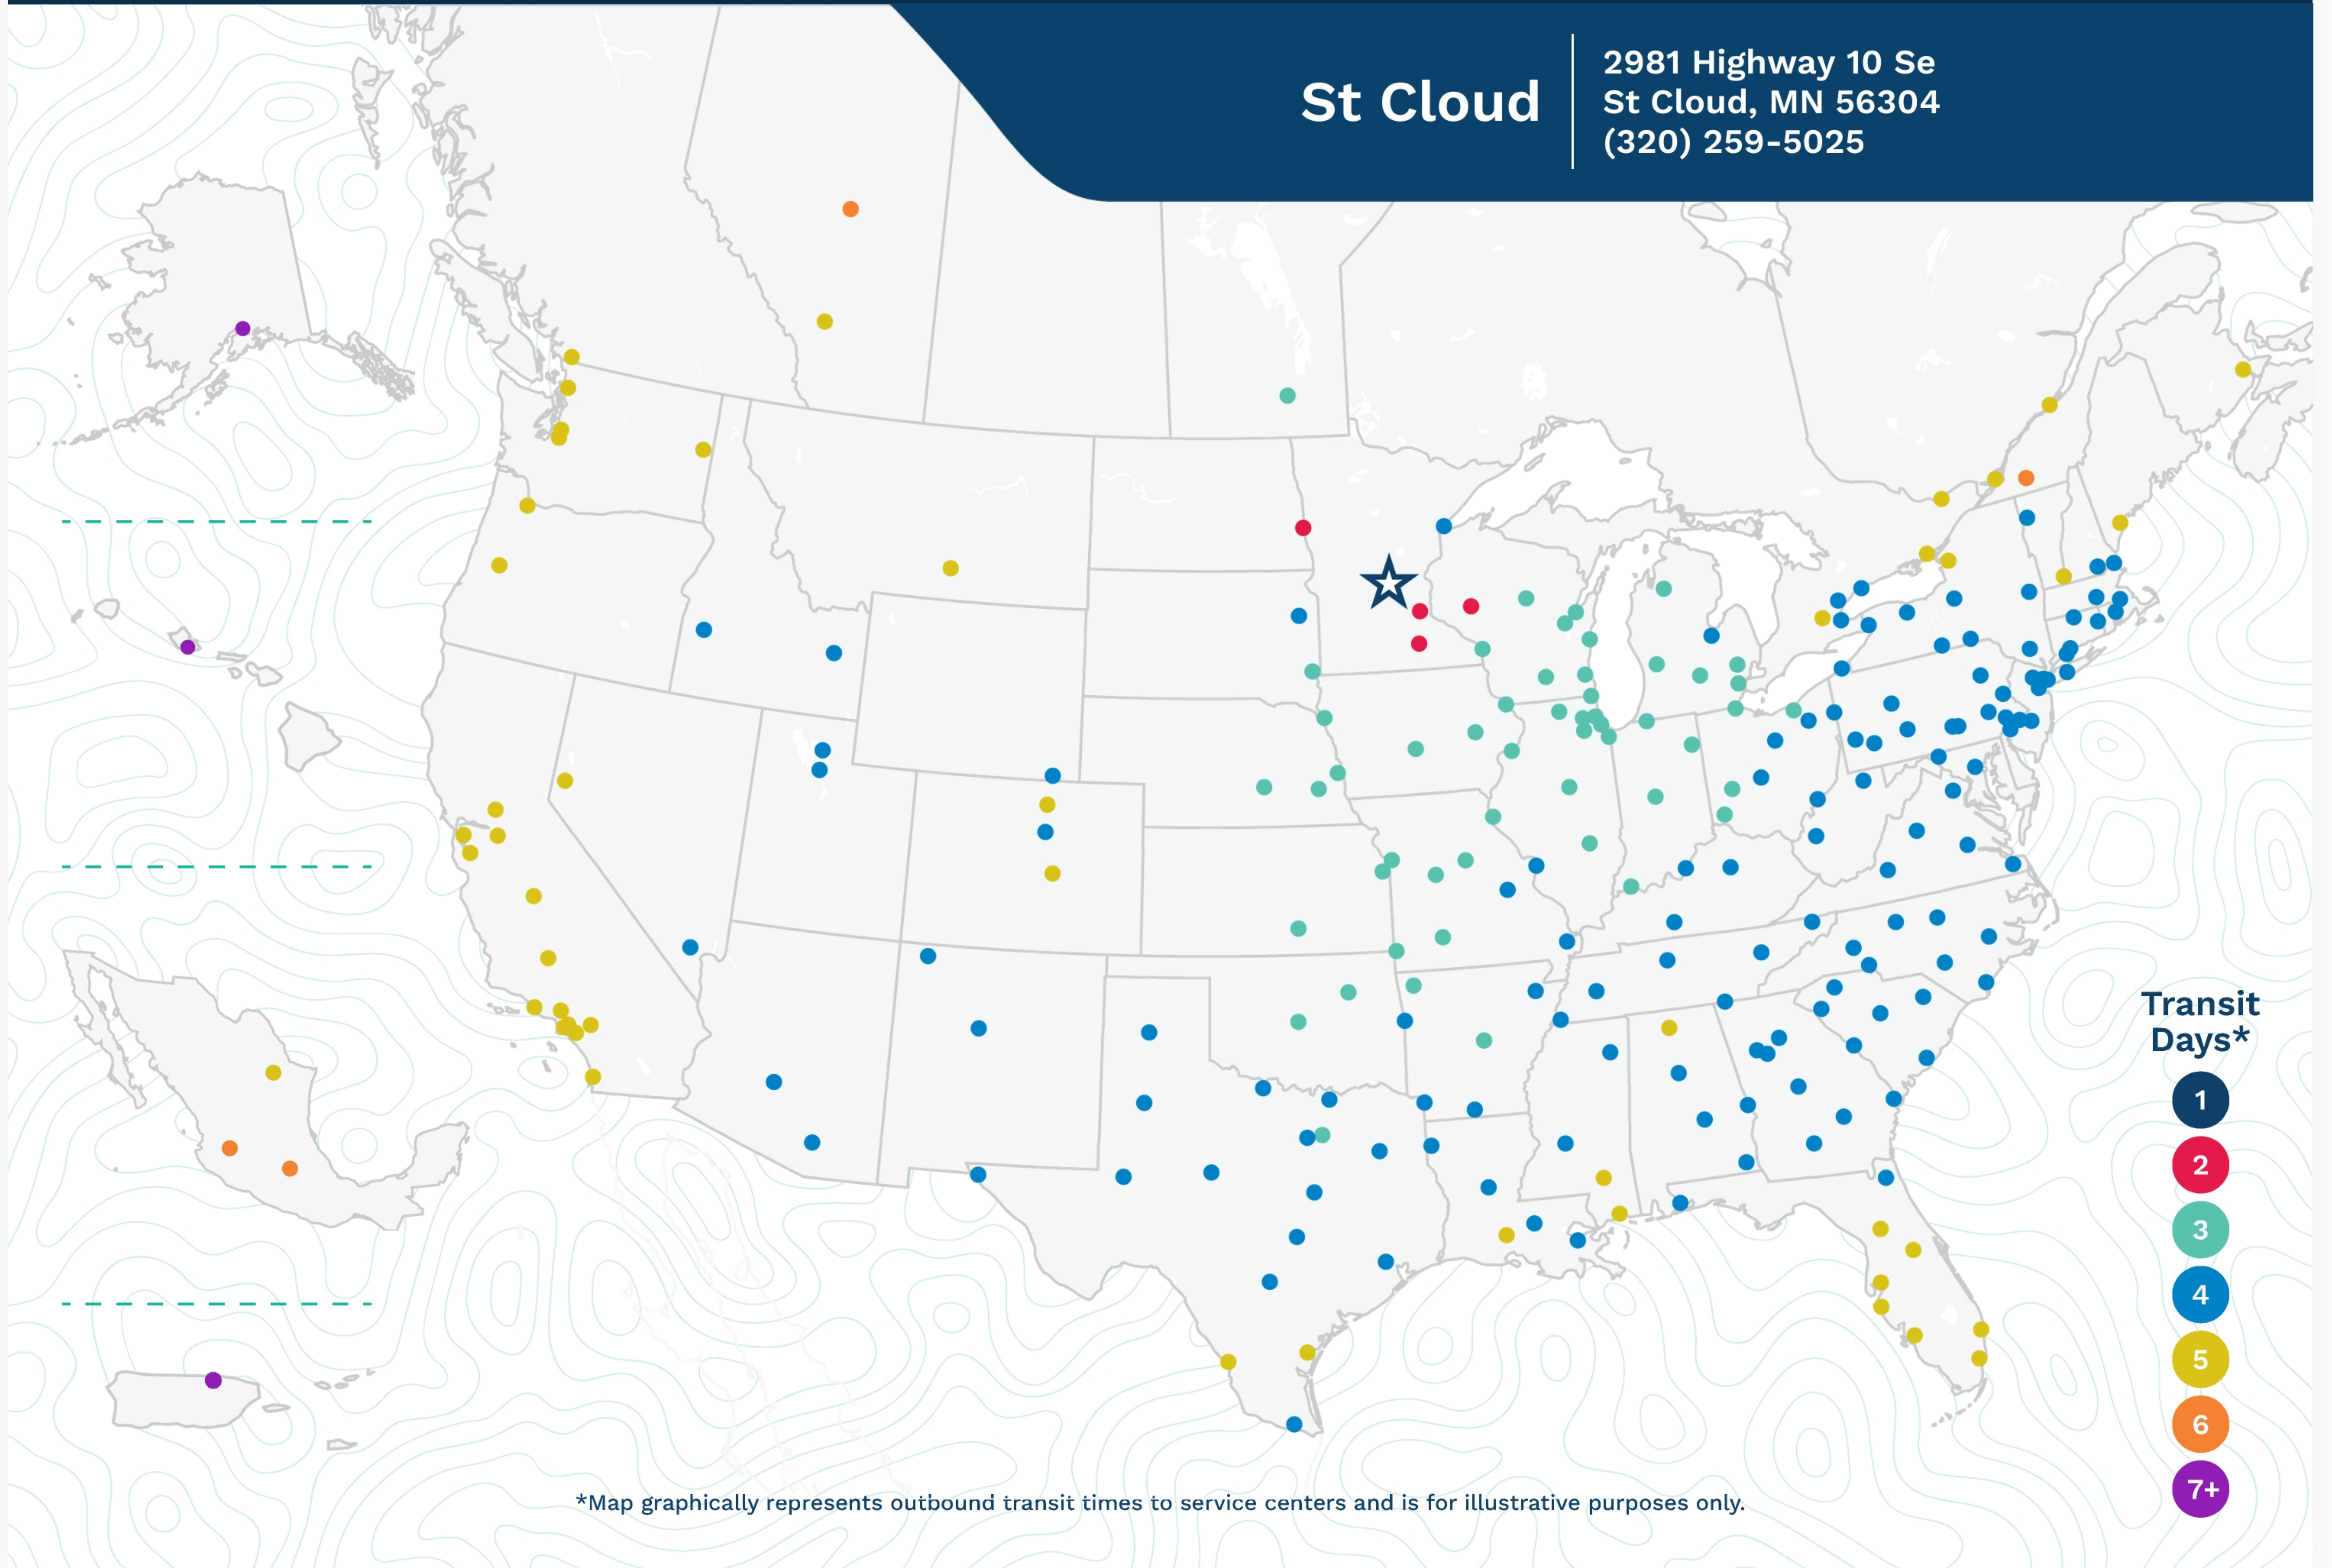

Advertised Transit Times

via the ABF Freight® Network

St Cloud

2981 Highway 10 Se
St Cloud, MN 56304
(320) 259-5025

*Map graphically represents outbound transit times to service centers and is for illustrative purposes only.