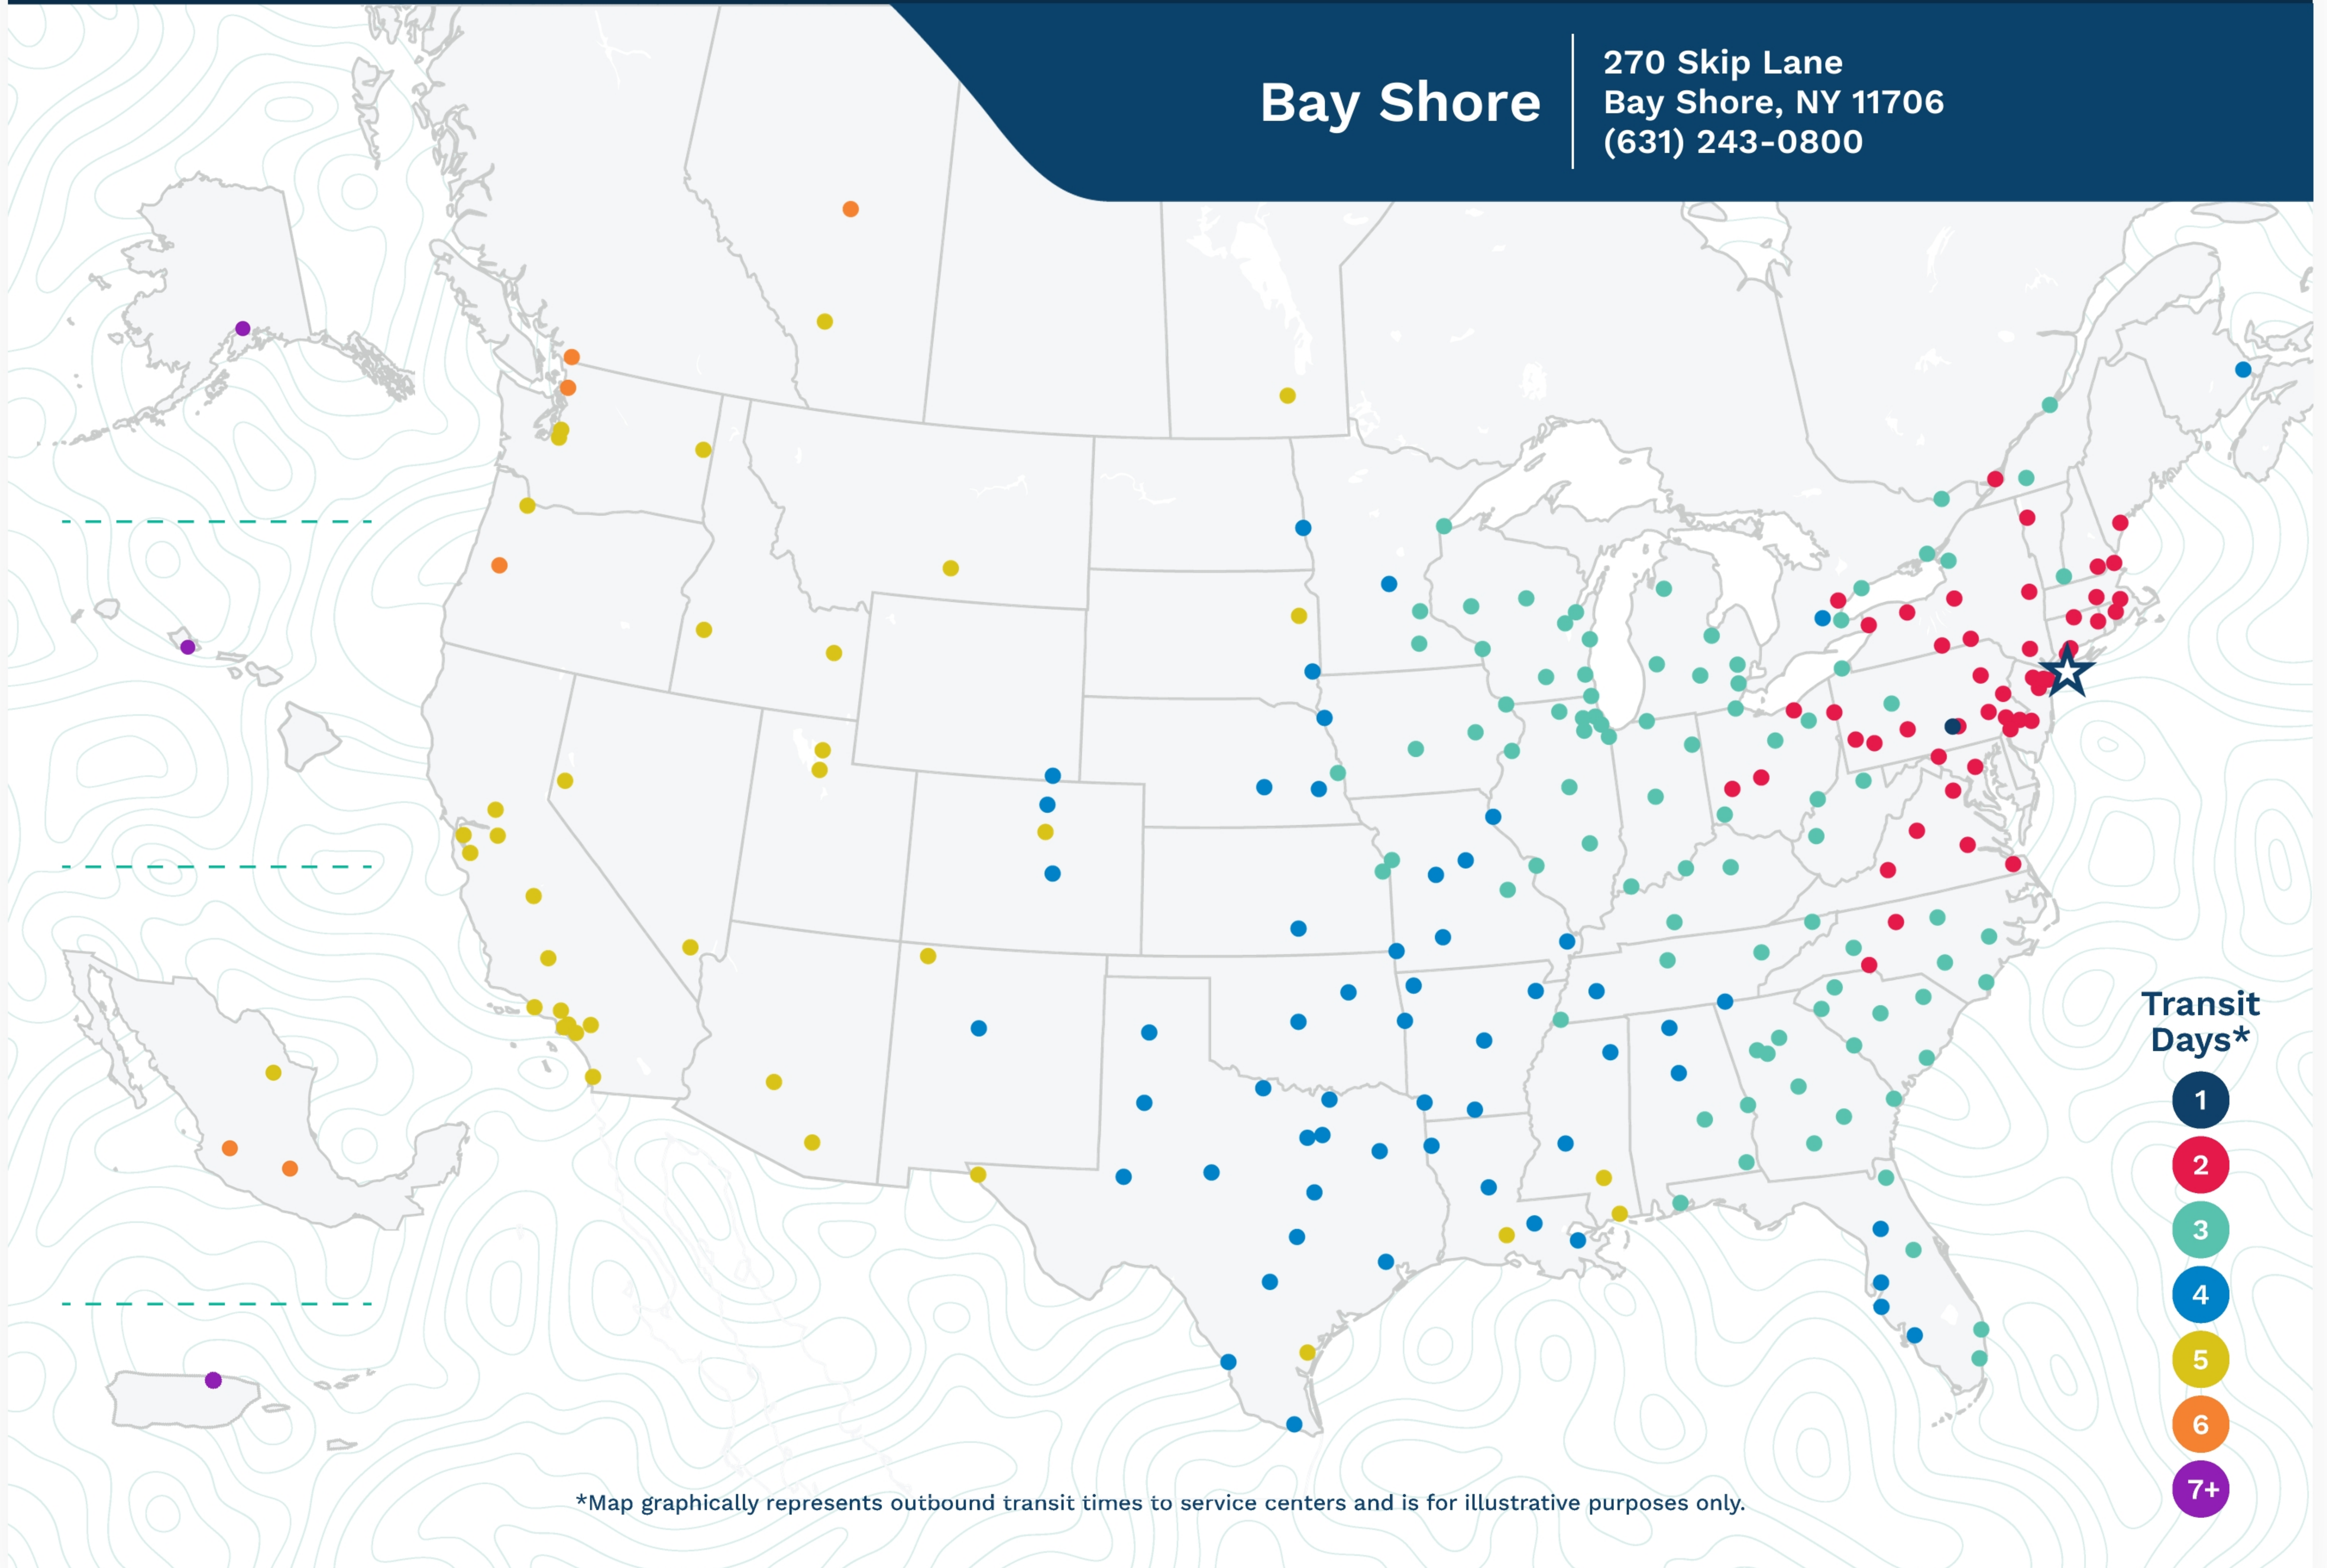

Bay Shore

270 Skip Lane
Bay Shore, NY 11706
(631) 243-0800

*Map graphically represents outbound transit times to service centers and is for illustrative purposes only.