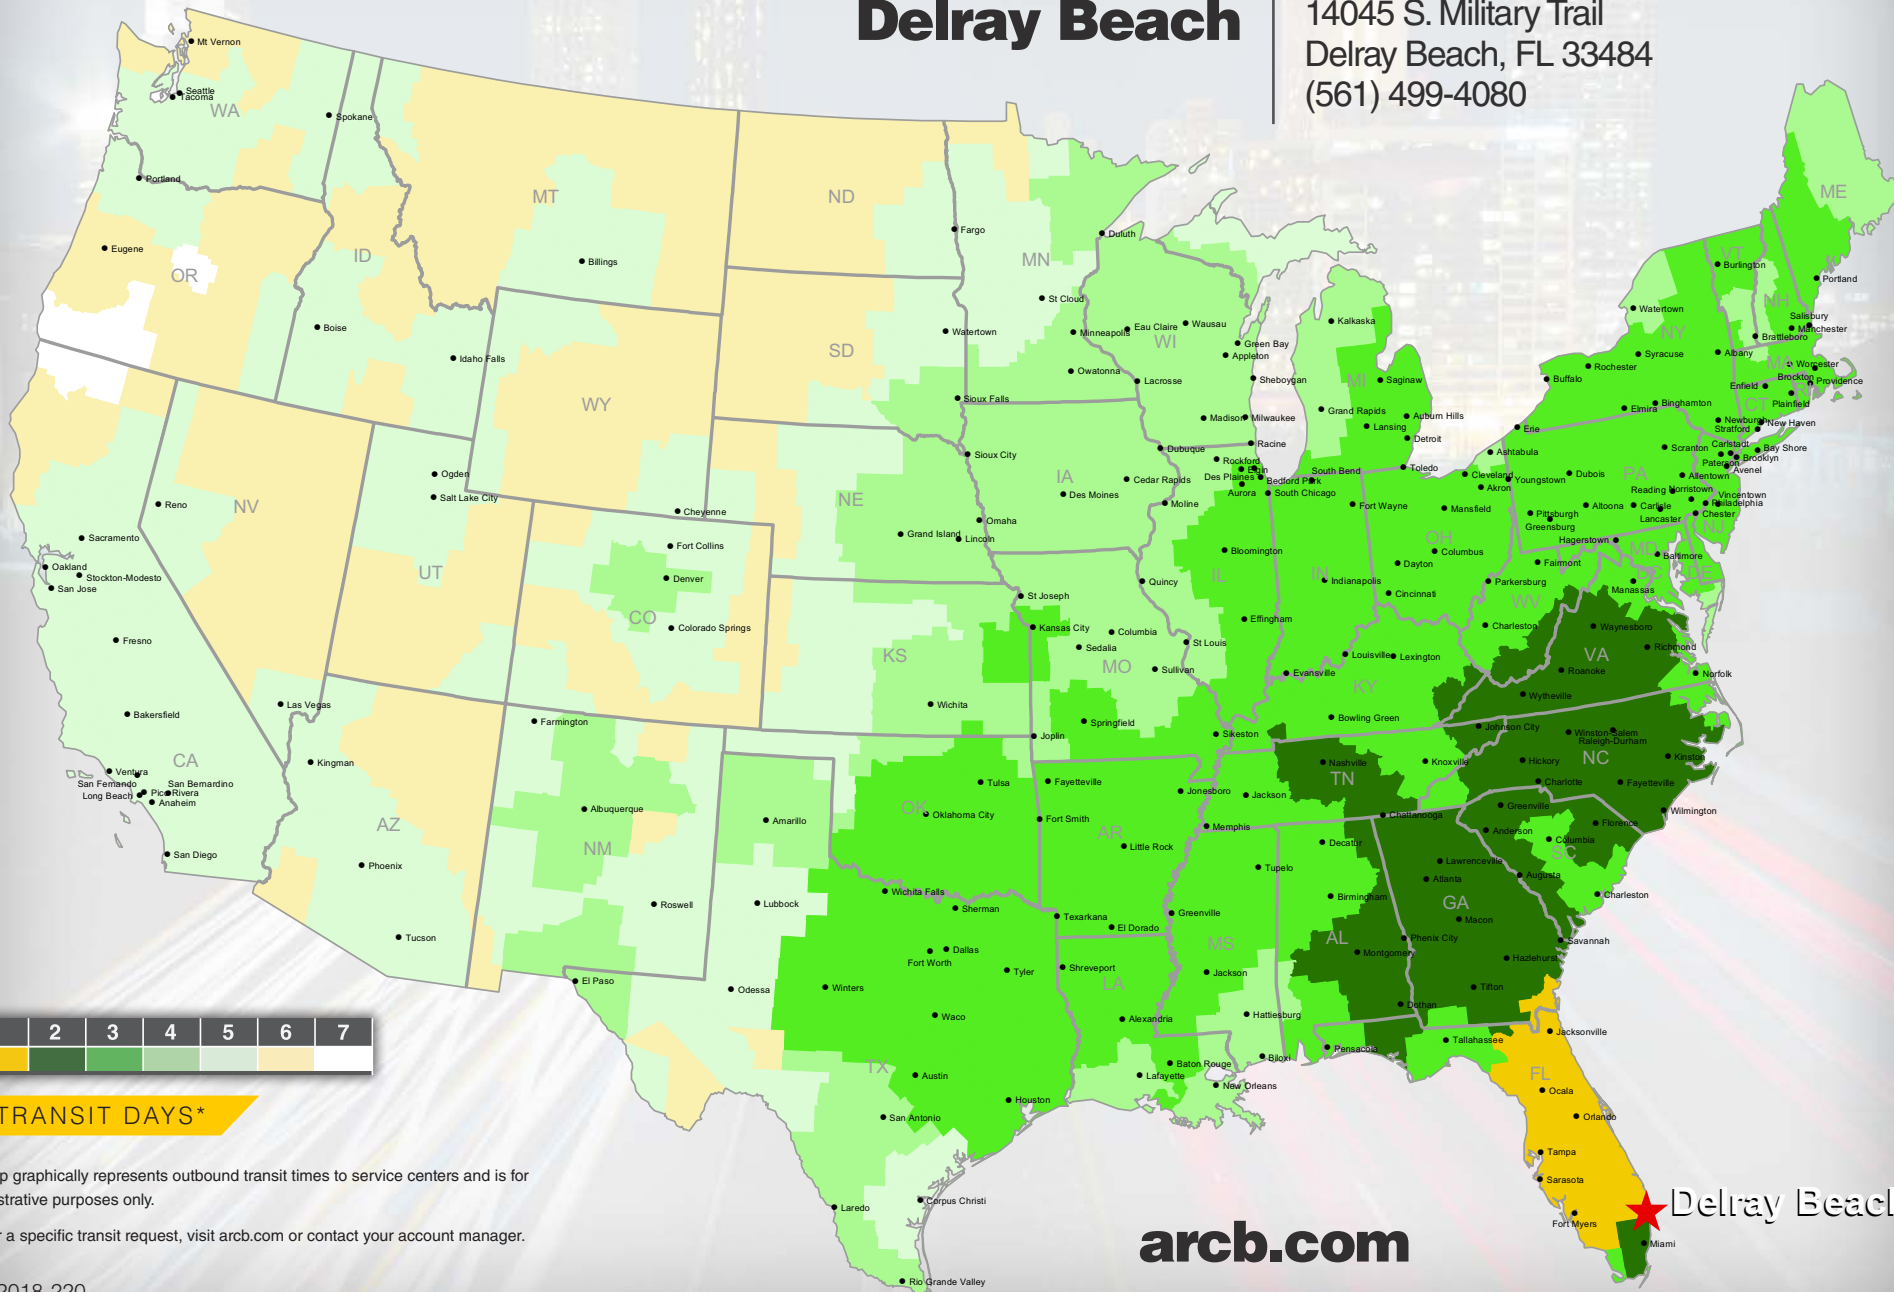

### Delray Beach

14045 S. Military Trail  
Delray Beach, FL 33484  
(561) 499-4080

#### TRANSIT DAYS\*

\*Map graphically represents outbound transit times to service centers and is for illustrative purposes only.

For a specific transit request, visit [arcb.com](http://arcb.com) or contact your account manager.

022018-220

**arcb.com**

**Delray Beach**