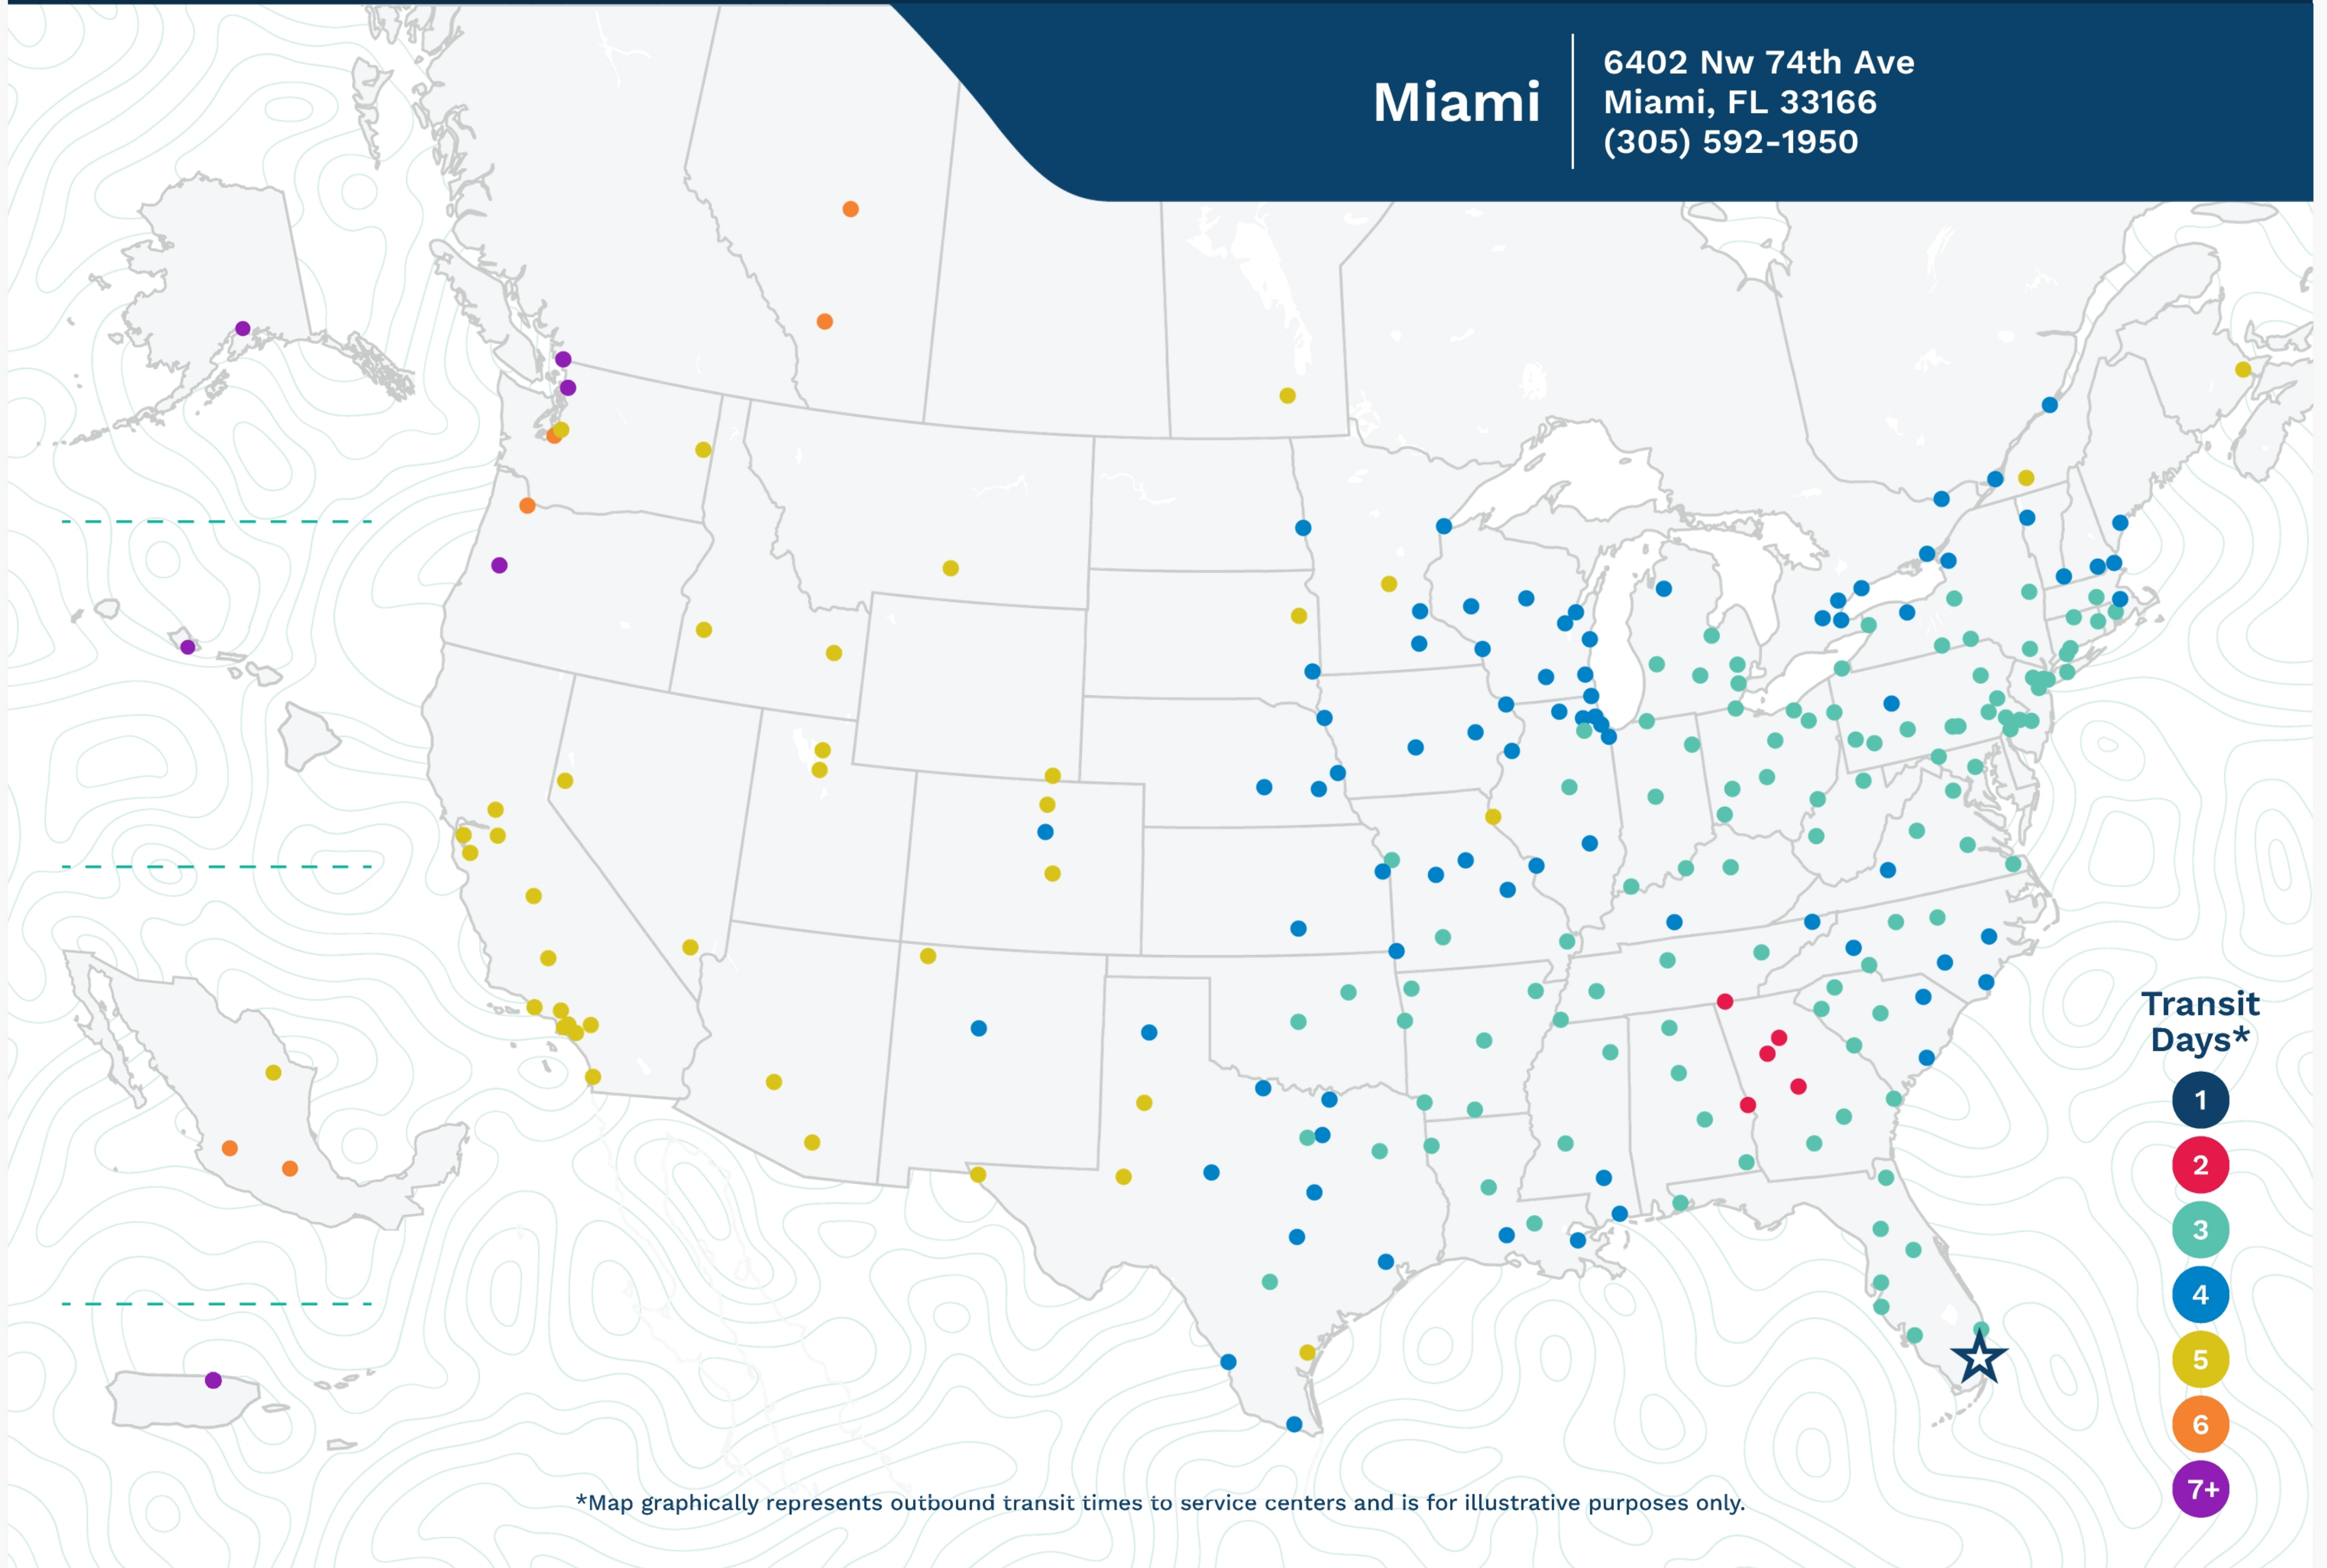

Advertised Transit Times

via the ABF Freight® Network

Miami

6402 Nw 74th Ave
Miami, FL 33166
(305) 592-1950

*Map graphically represents outbound transit times to service centers and is for illustrative purposes only.