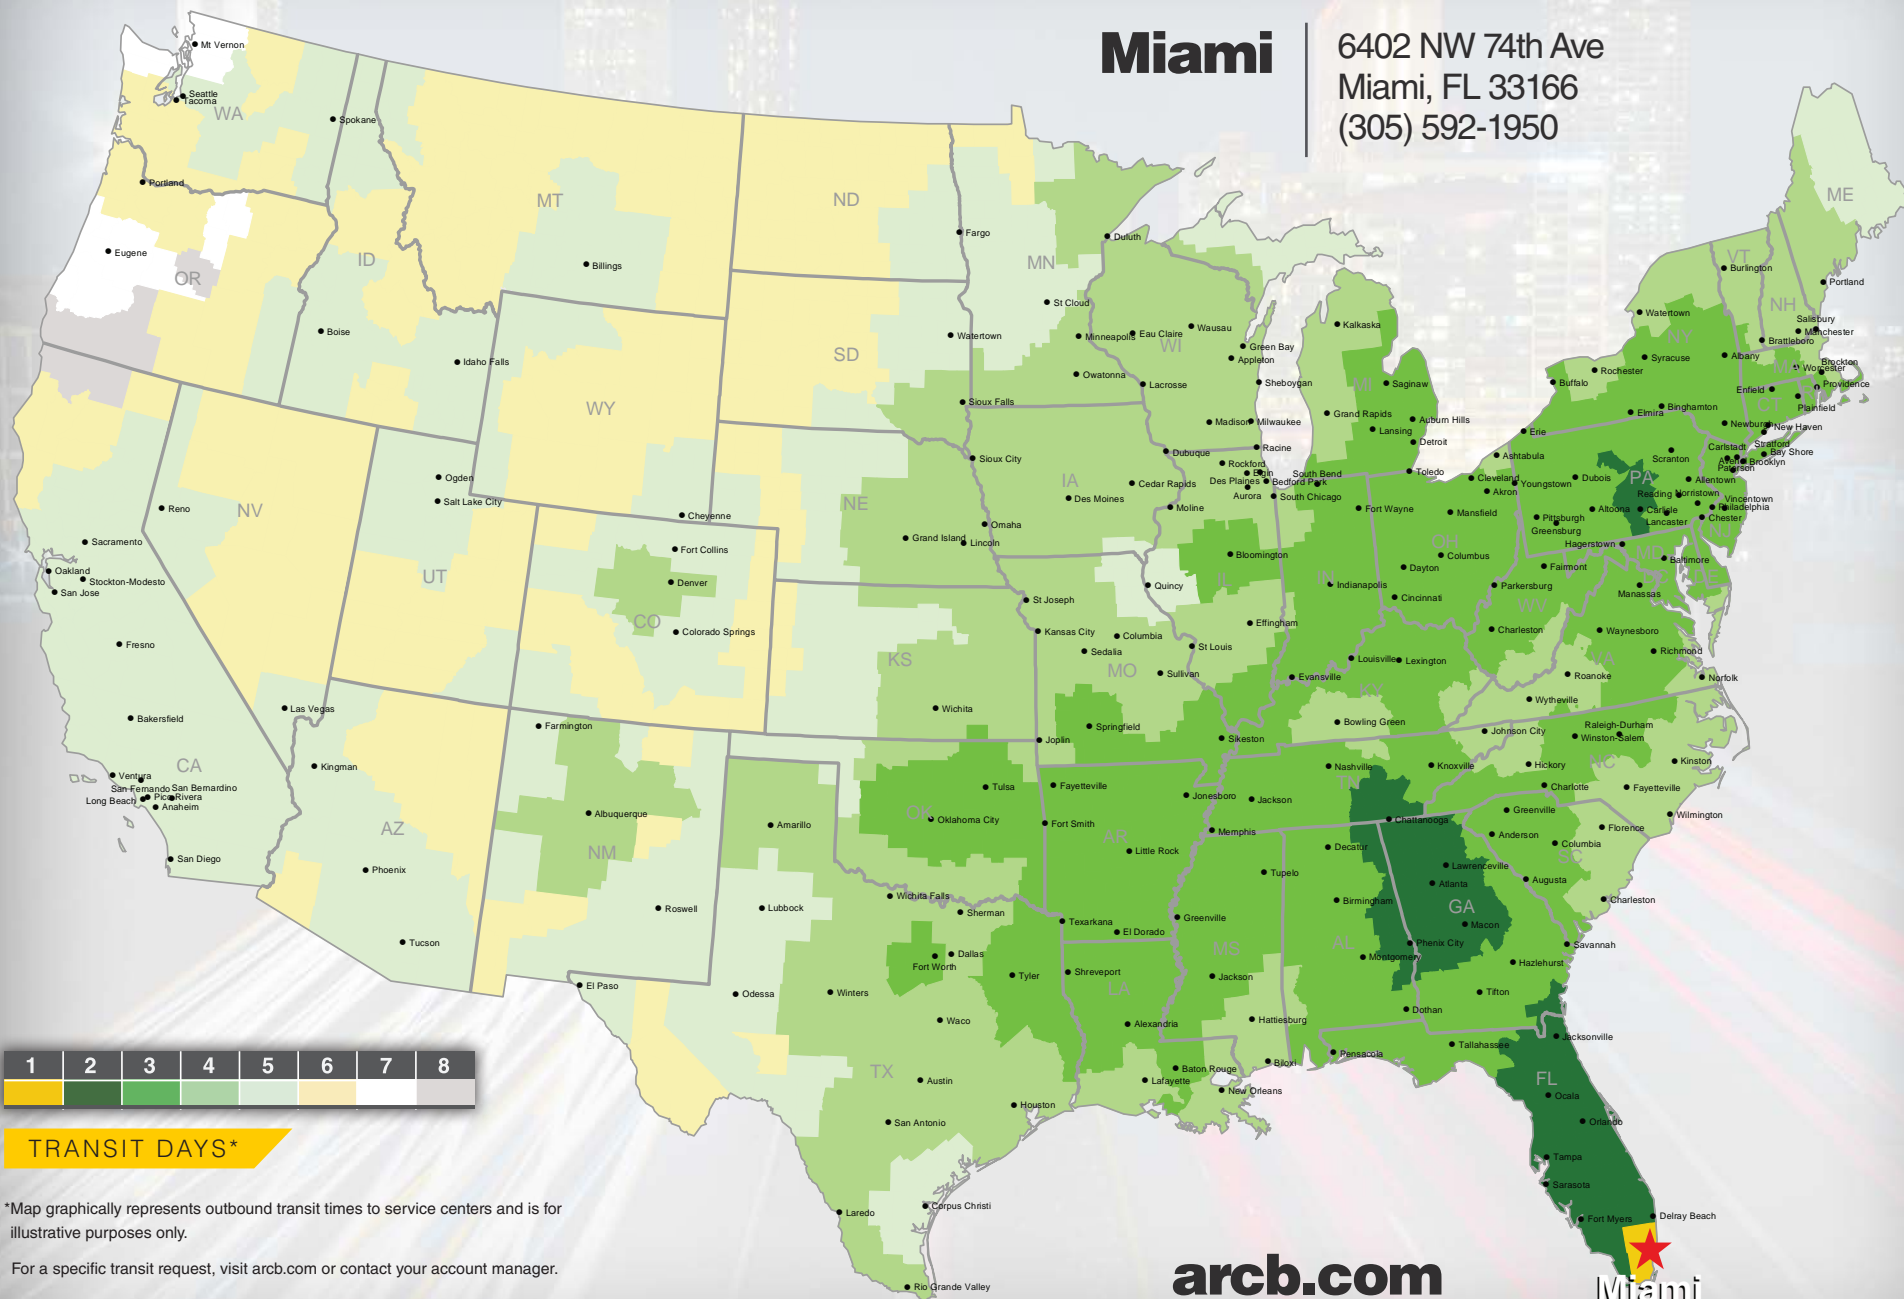

Miami

6402 NW 74th Ave
Miami, FL 33166
(305) 592-1950

TRANSIT DAYS*

*Map graphically represents outbound transit times to service centers and is for illustrative purposes only.

For a specific transit request, visit arcb.com or contact your account manager.