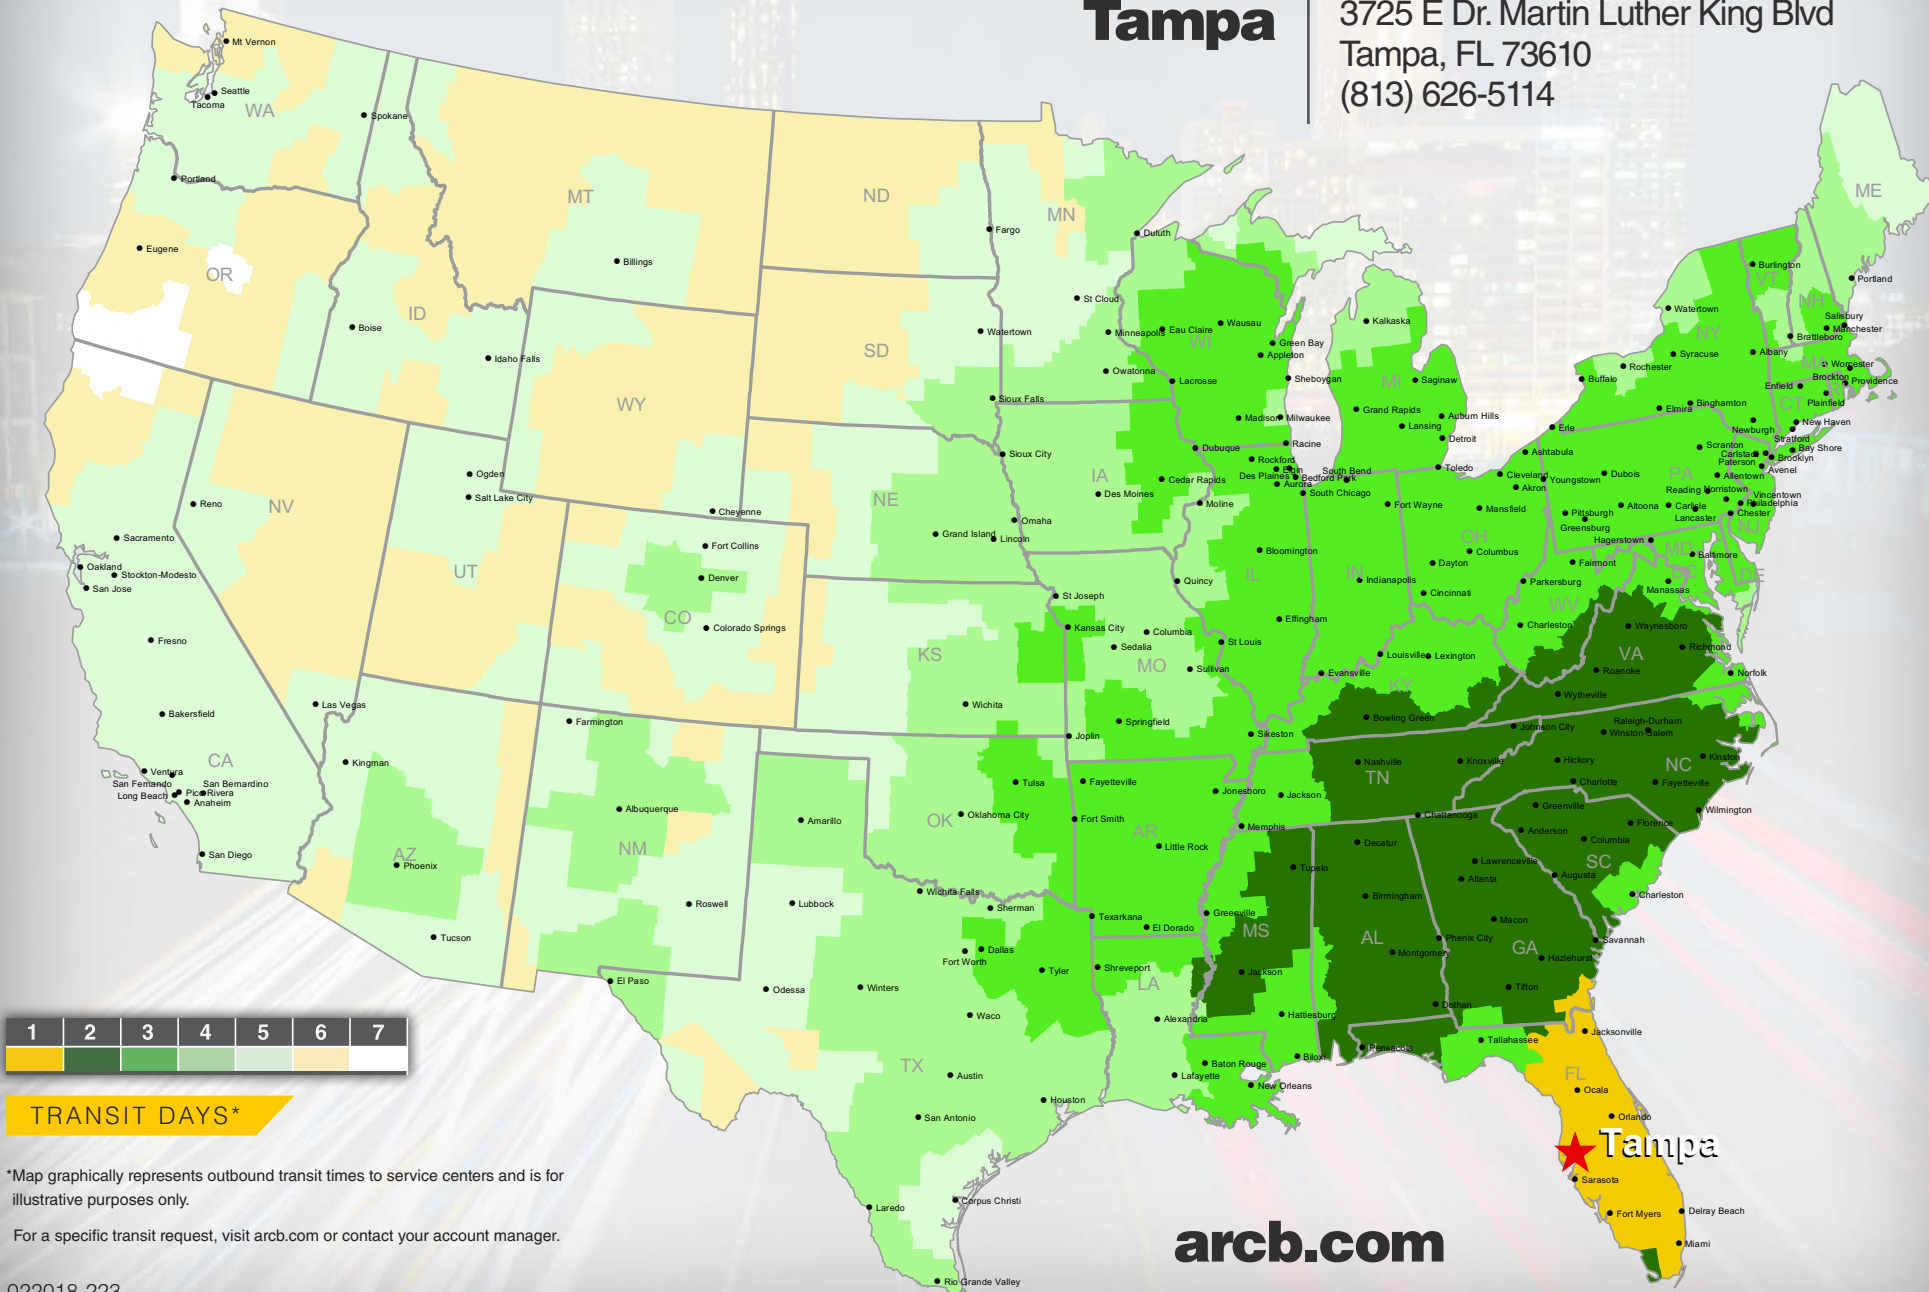

Tampa

3725 E Dr. Martin Luther King Blvd
Tampa, FL 73610
(813) 626-5114

TRANSIT DAYS*

*Map graphically represents outbound transit times to service centers and is for illustrative purposes only.

For a specific transit request, visit arcb.com or contact your account manager.