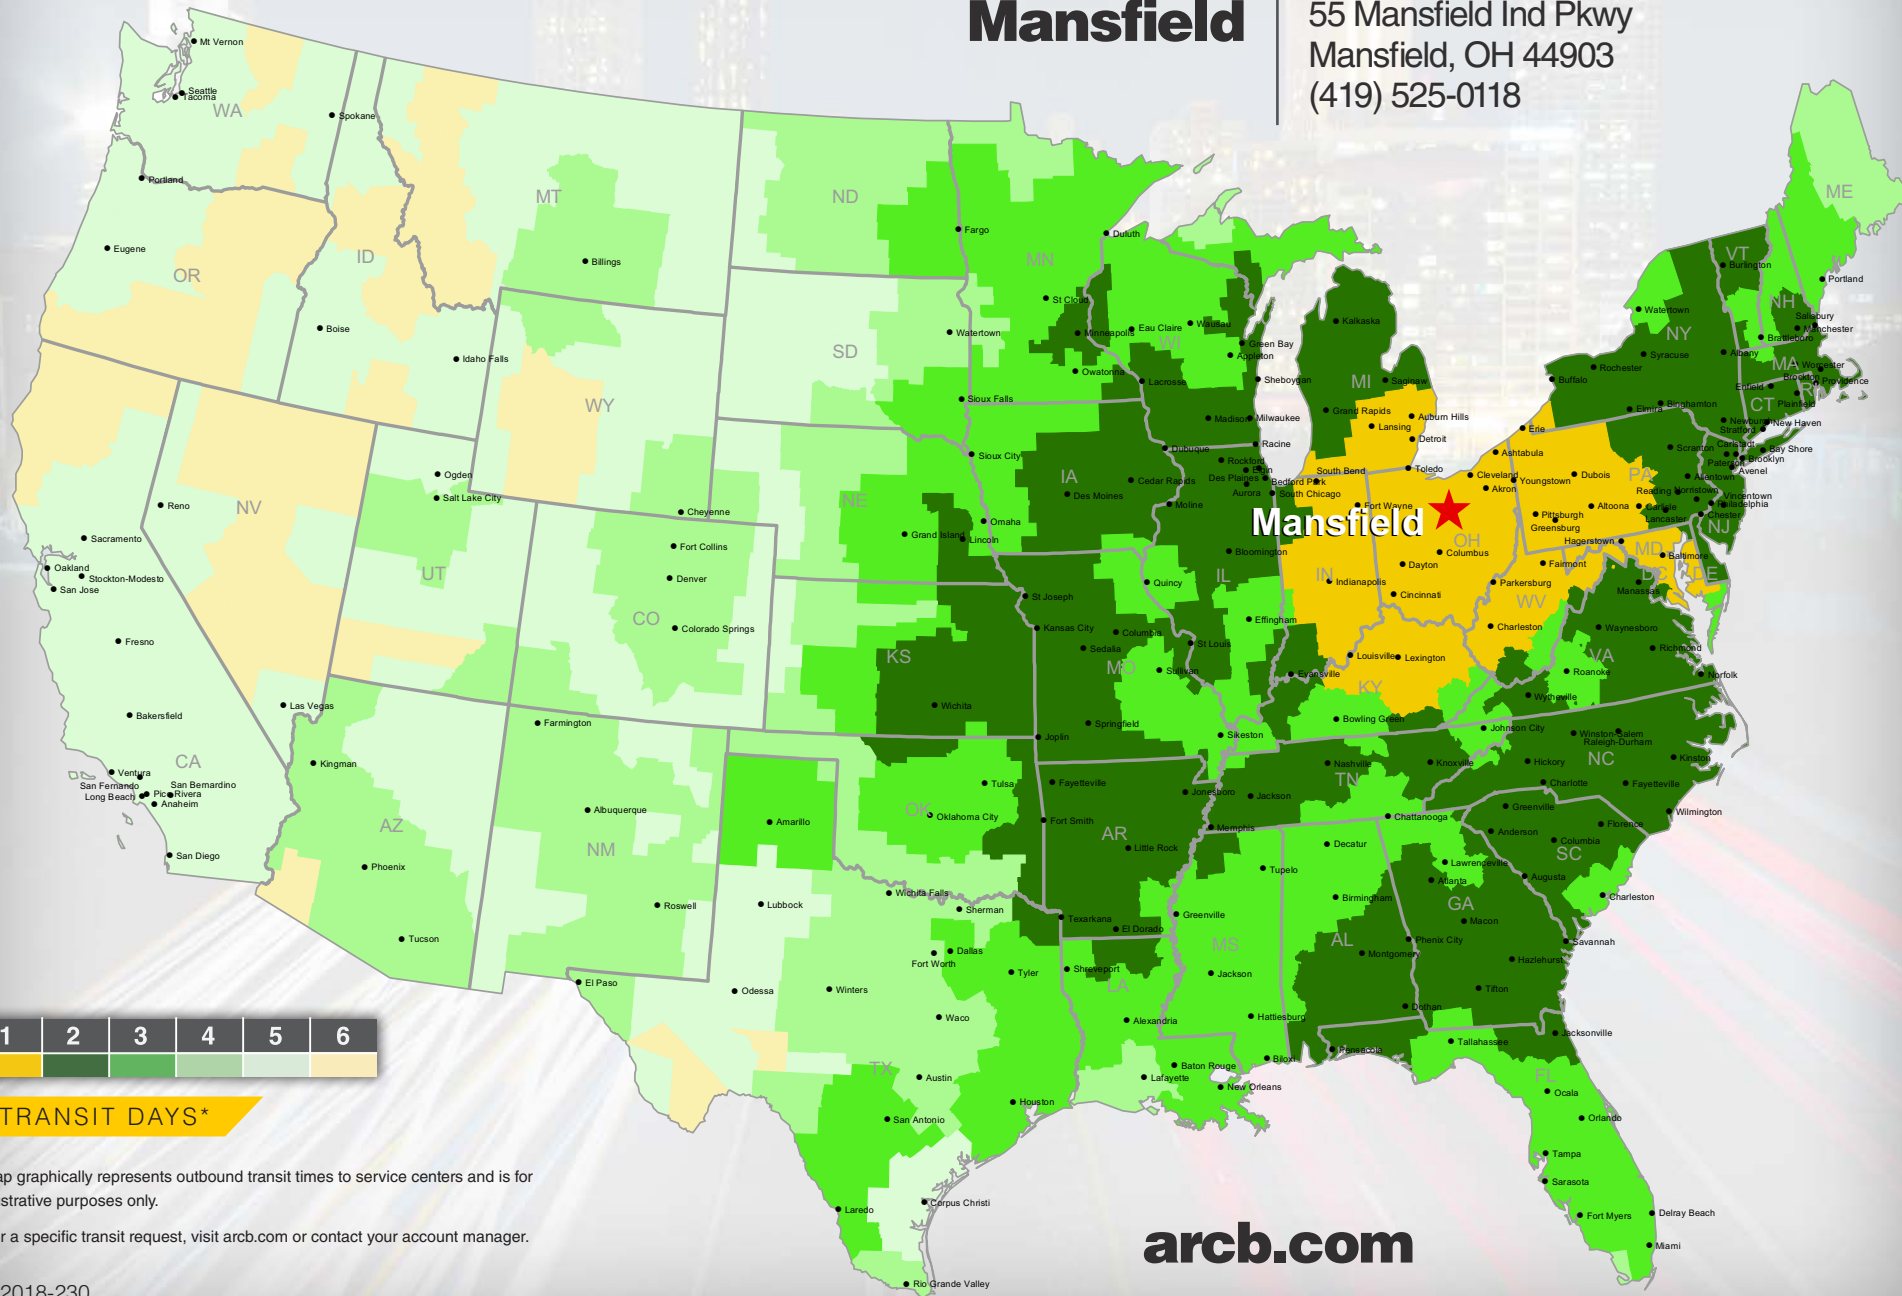

### Mansfield

55 Mansfield Ind Pkwy  
Mansfield, OH 44903  
(419) 525-0118

\*Map graphically represents outbound transit times to service centers and is for illustrative purposes only.

For a specific transit request, visit [arcb.com](http://arcb.com) or contact your account manager.