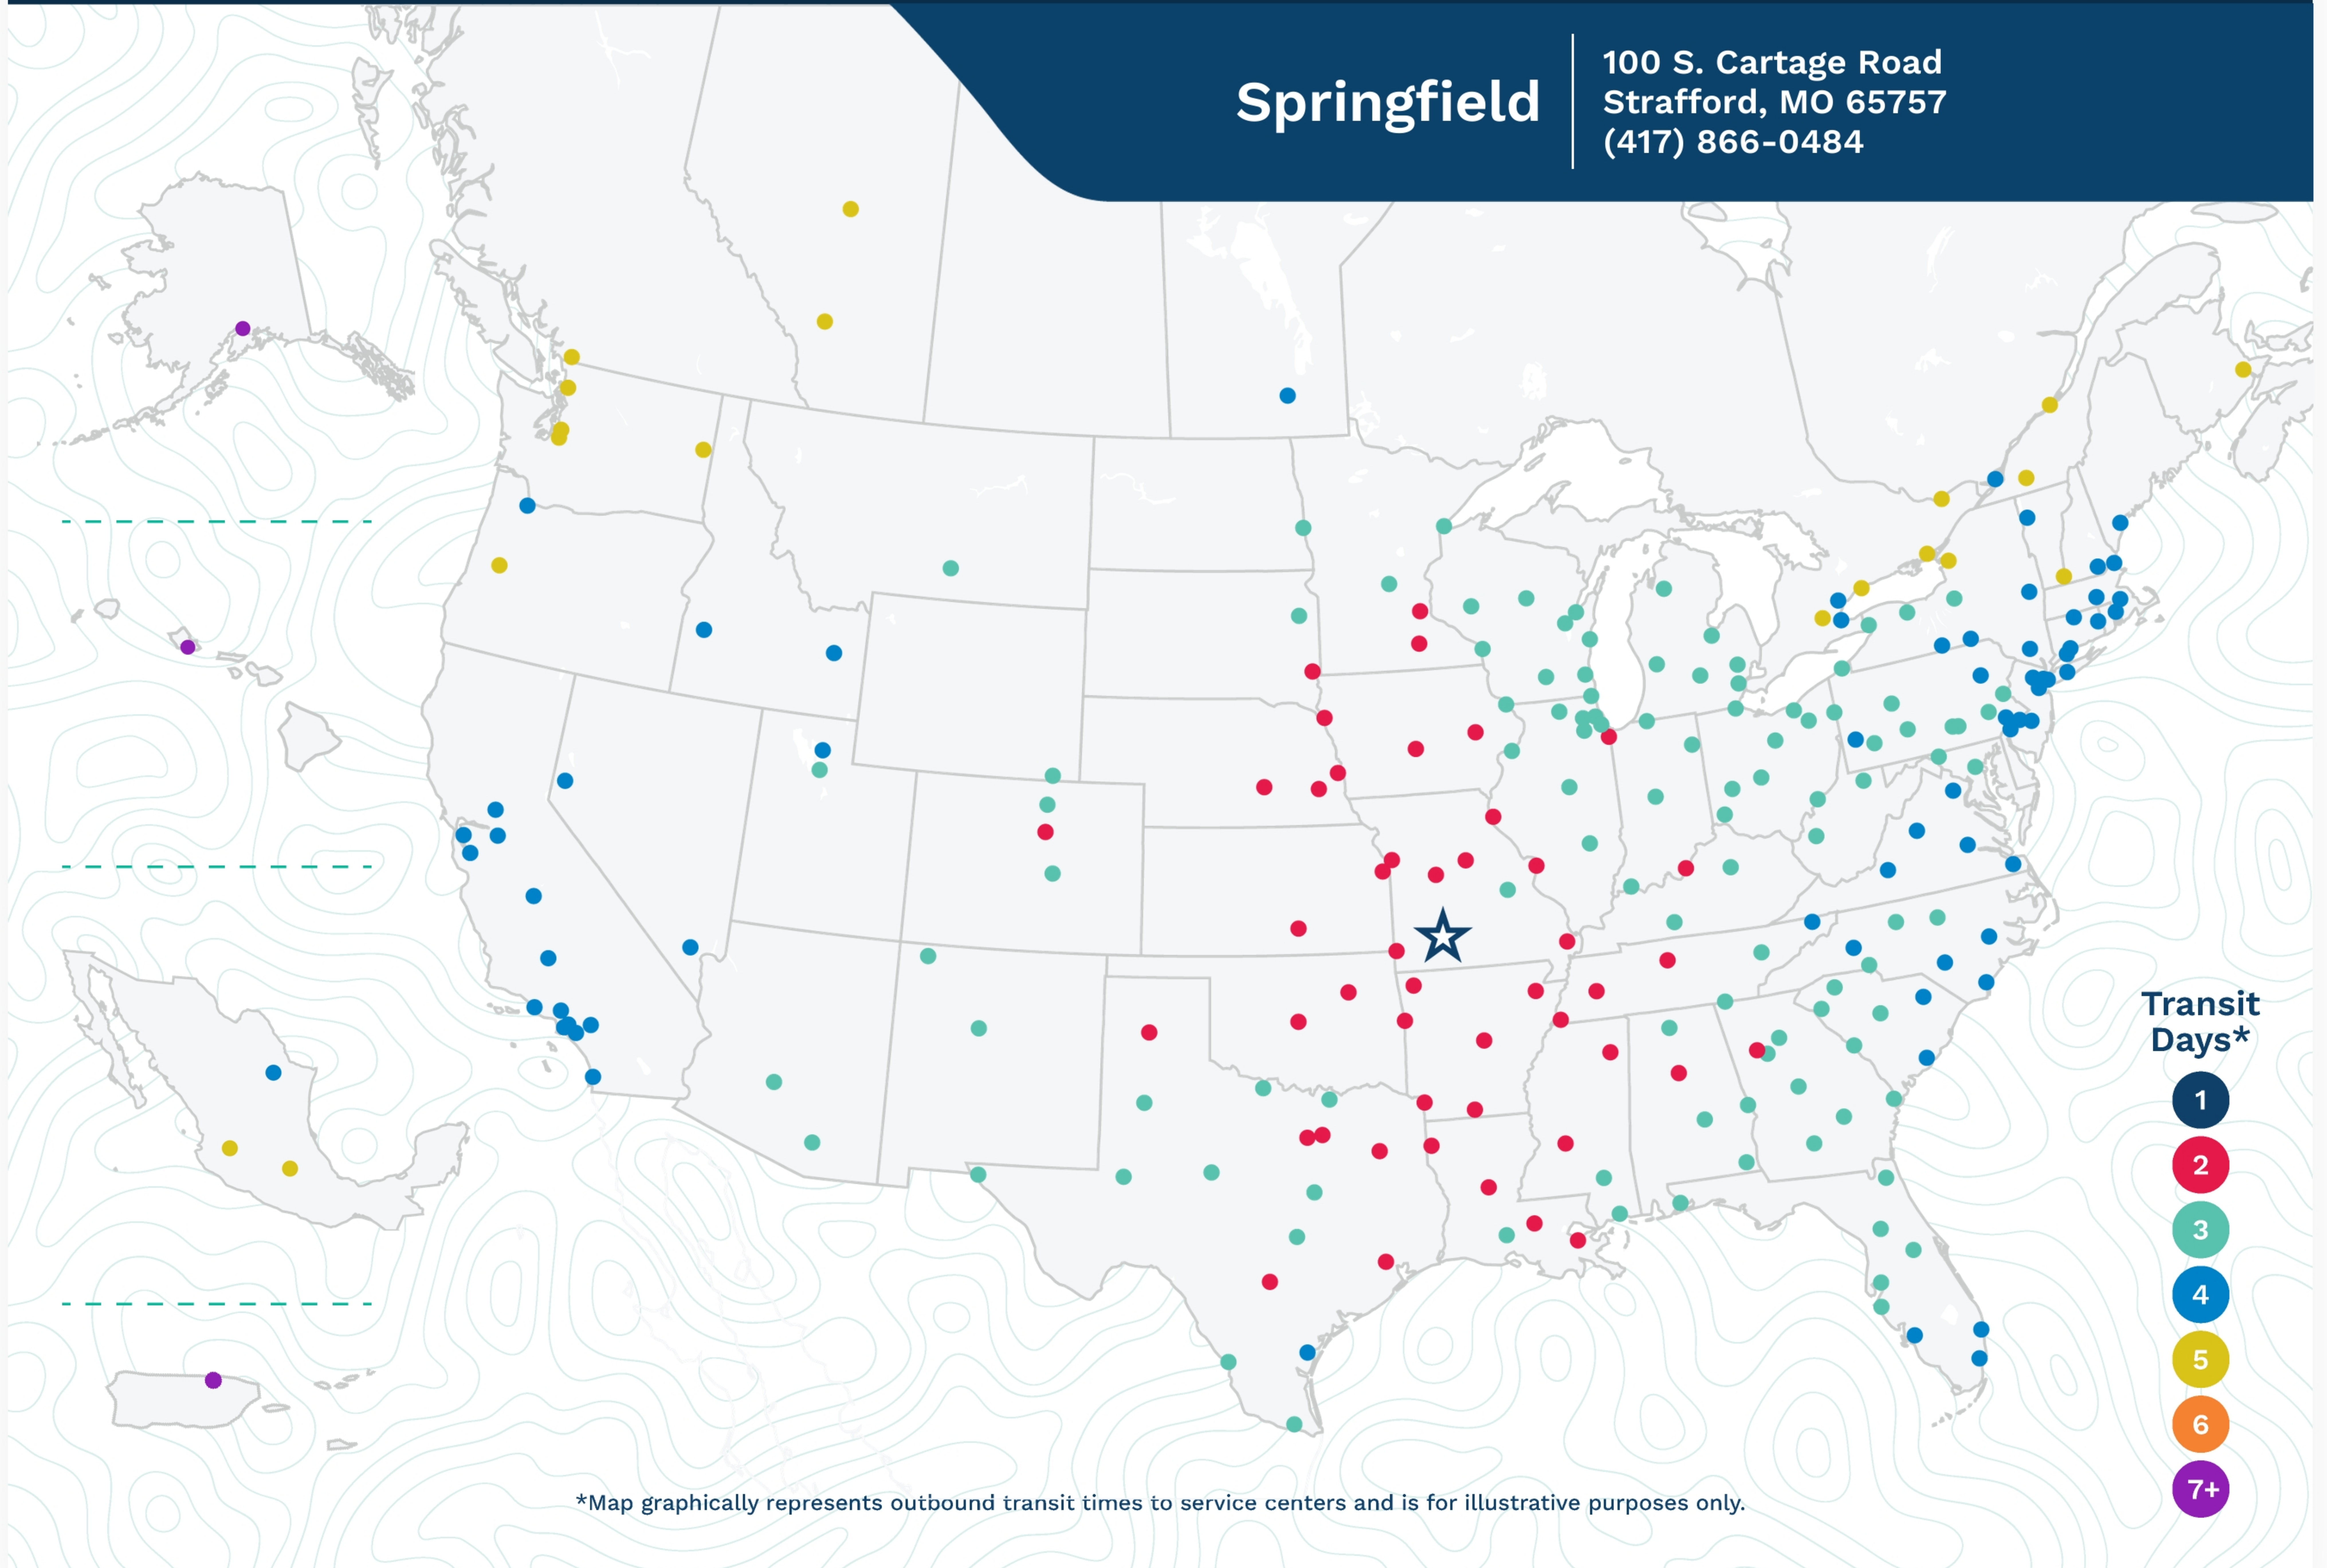

Advertised Transit Times

via the ABF Freight® Network

Springfield

100 S. Cartage Road
Strafford, MO 65757
(417) 866-0484

*Map graphically represents outbound transit times to service centers and is for illustrative purposes only.