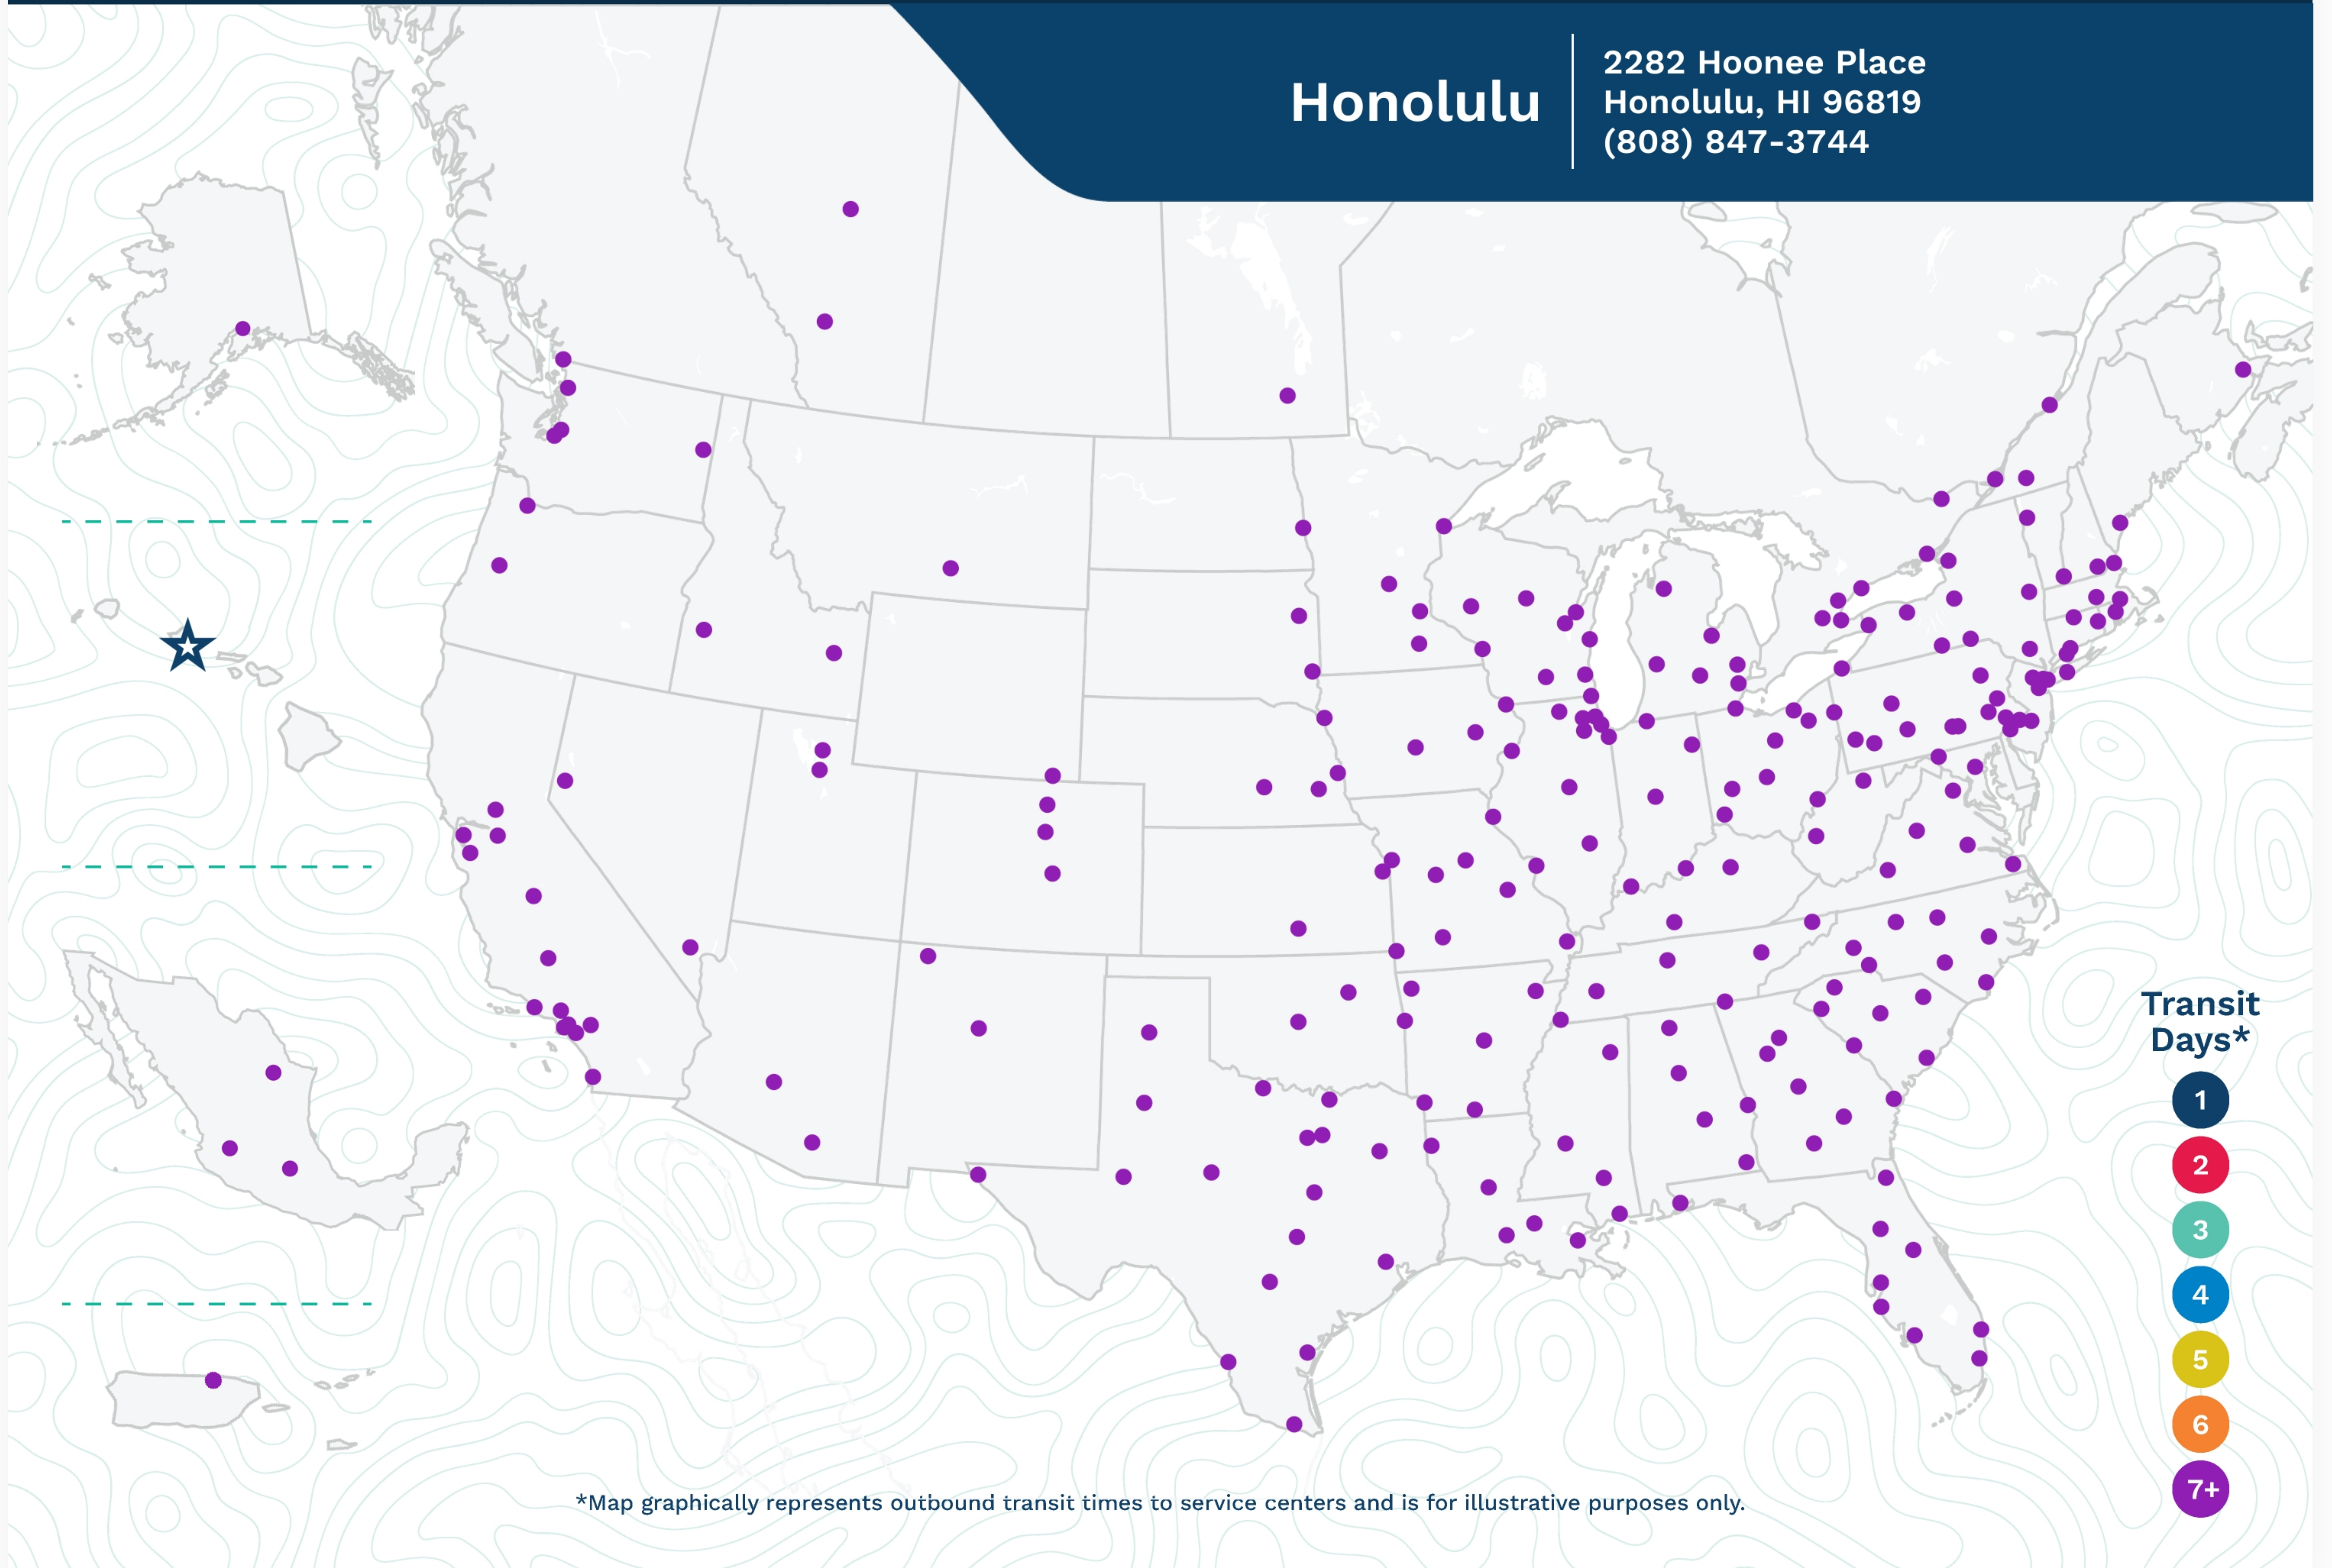

Advertised Transit Times

via the ABF Freight® Network

Honolulu

2282 Hoonee Place
Honolulu, HI 96819
(808) 847-3744

*Map graphically represents outbound transit times to service centers and is for illustrative purposes only.