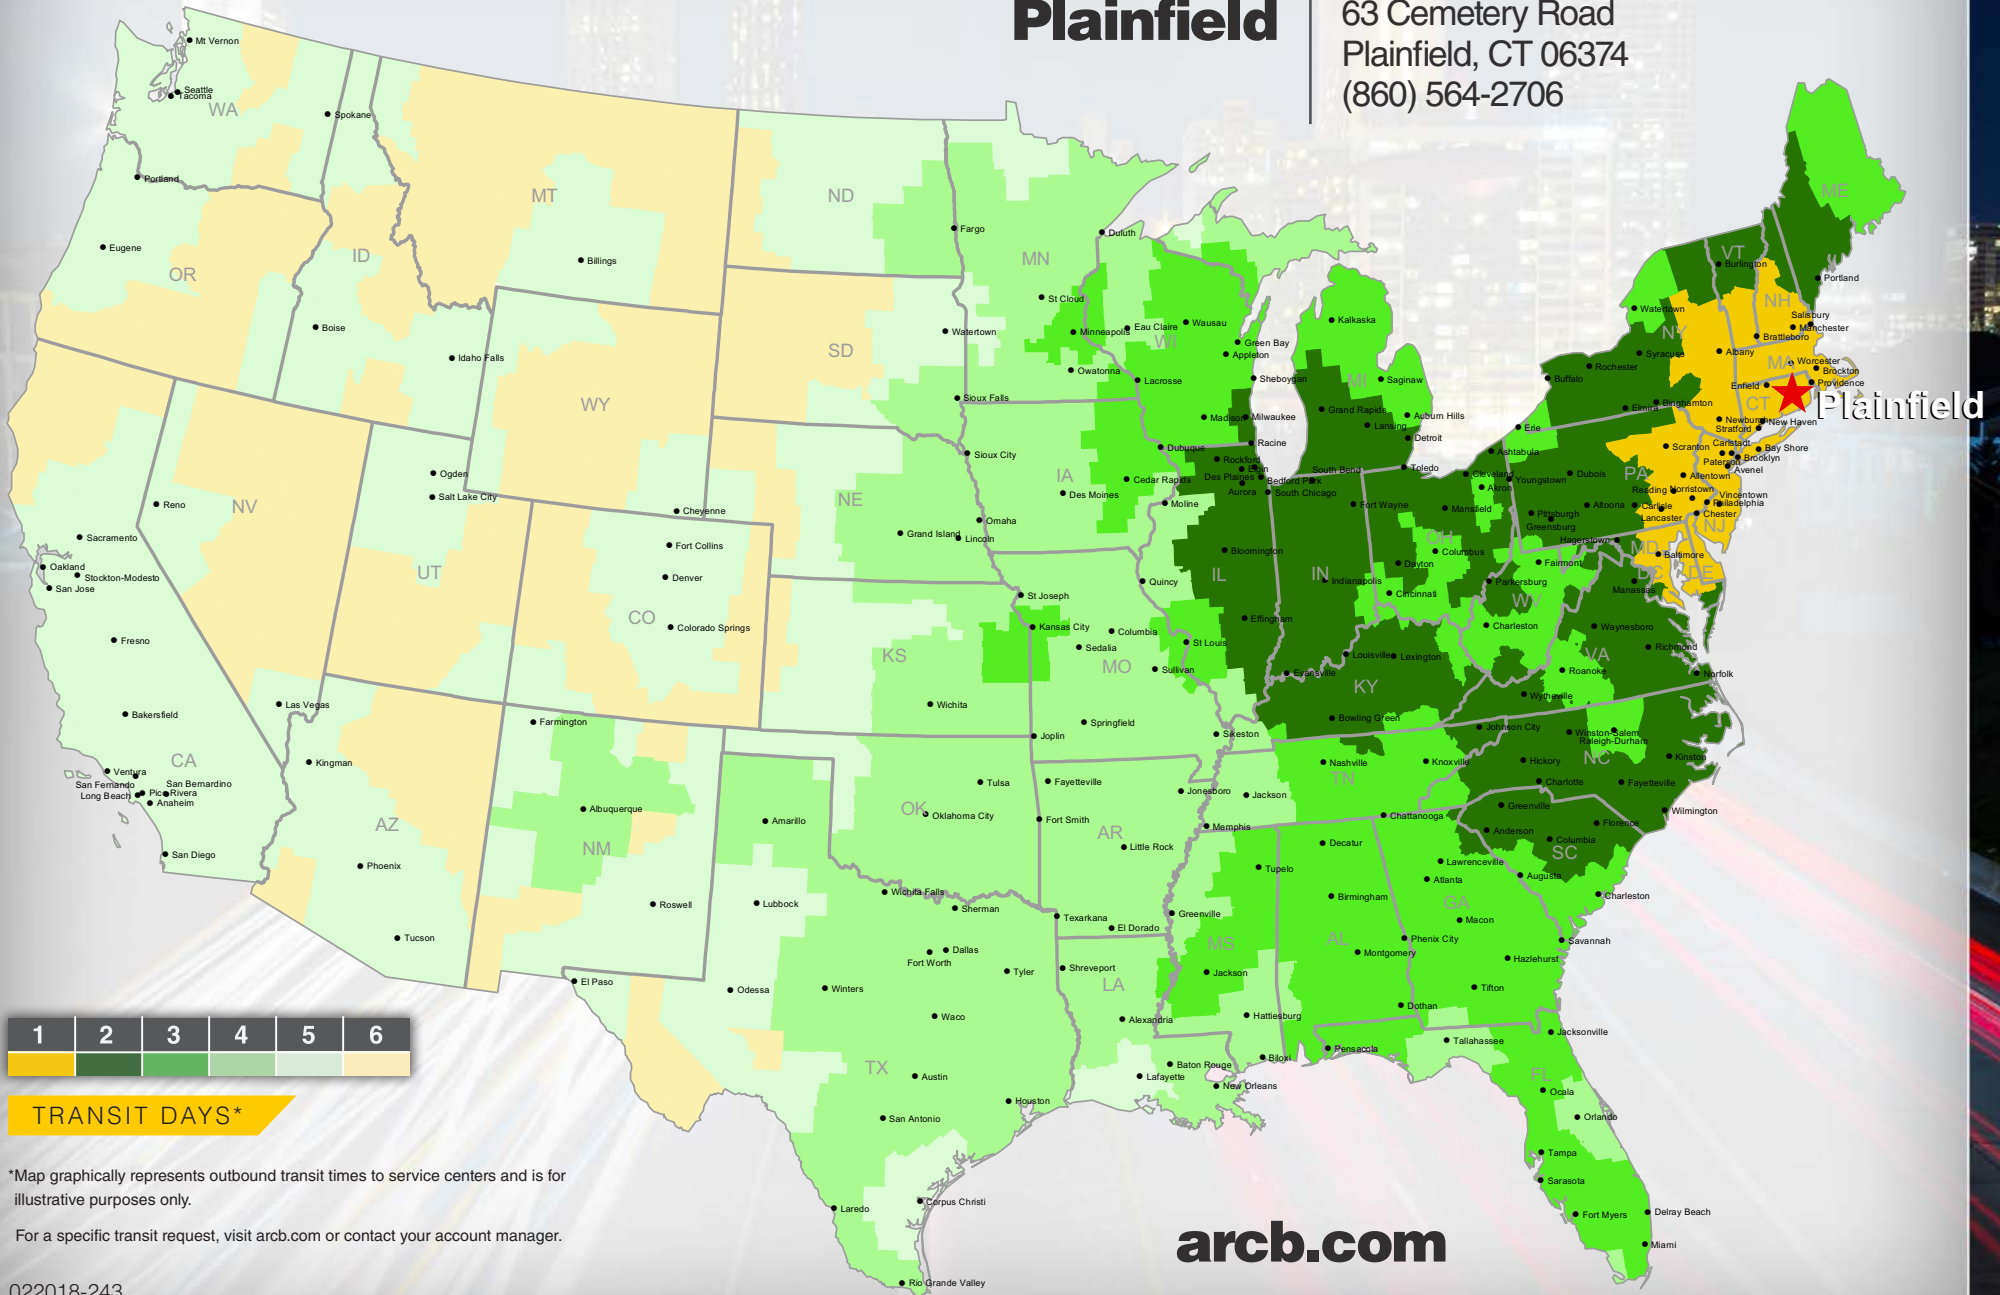

Plainfield

63 Cemetery Road
Plainfield, CT 06374
(860) 564-2706

*Map graphically represents outbound transit times to service centers and is for illustrative purposes only.

For a specific transit request, visit arcb.com or contact your account manager.