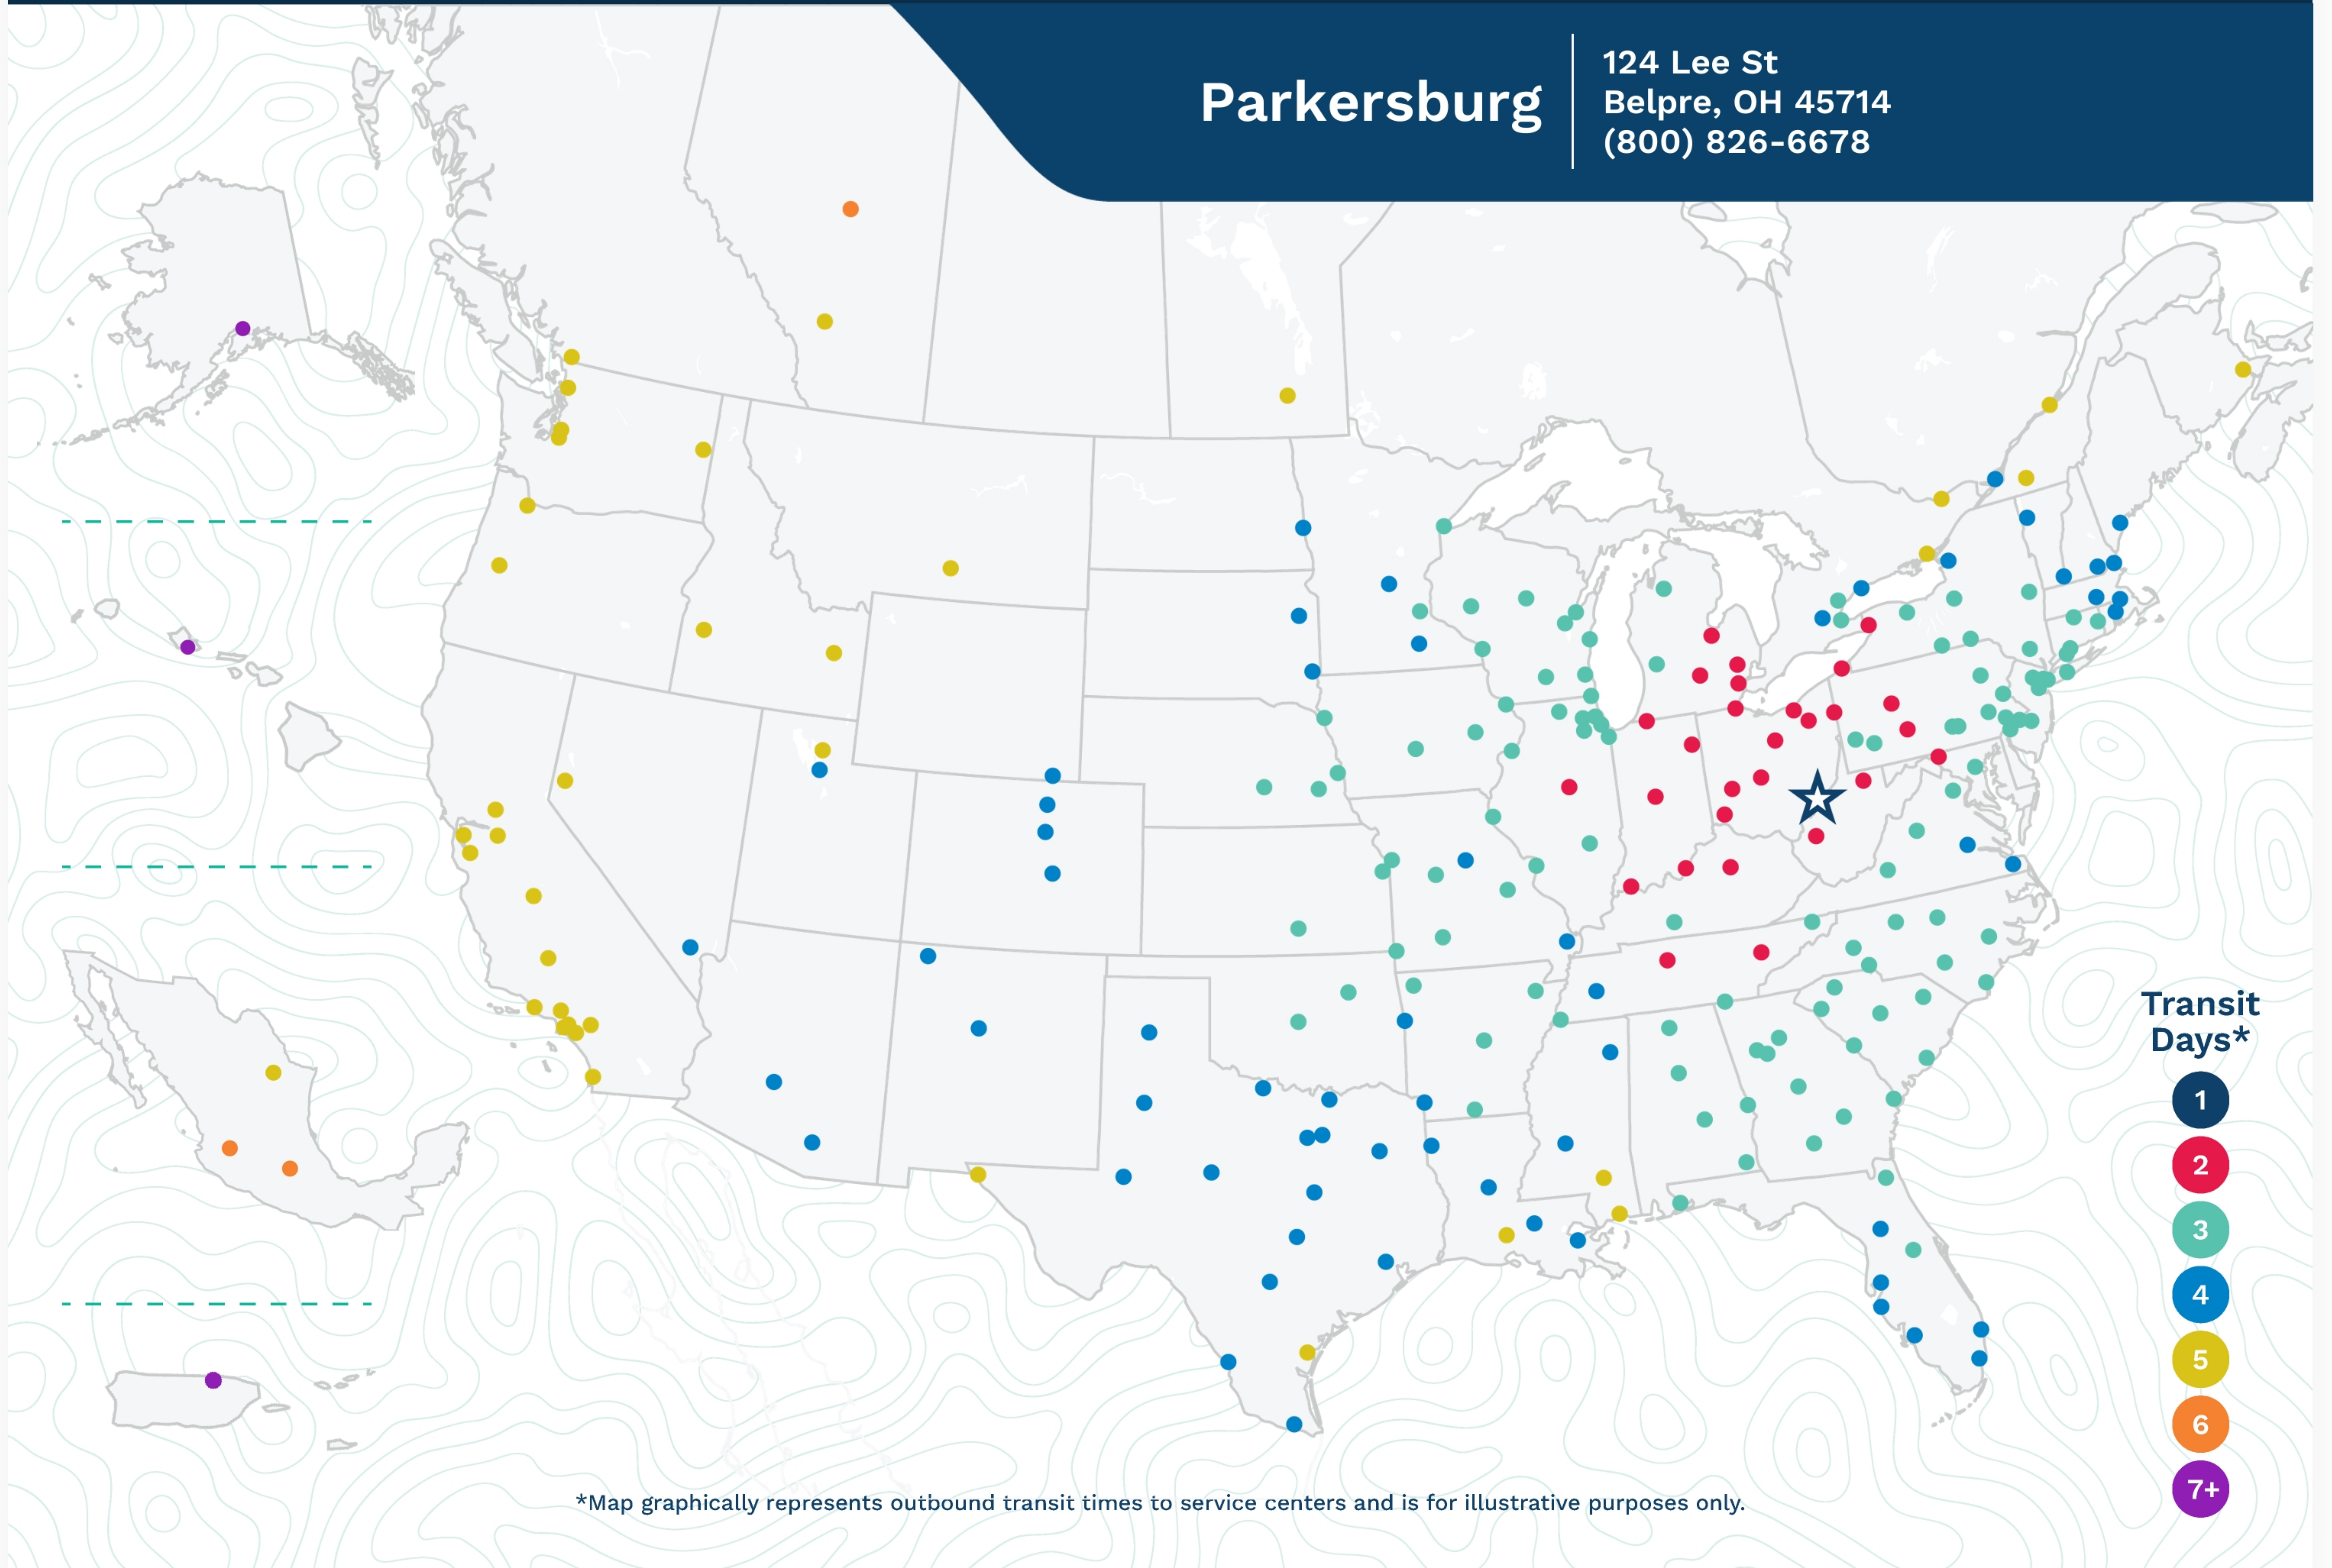

Parkersburg

124 Lee St
Belpre, OH 45714
(800) 826-6678

*Map graphically represents outbound transit times to service centers and is for illustrative purposes only.