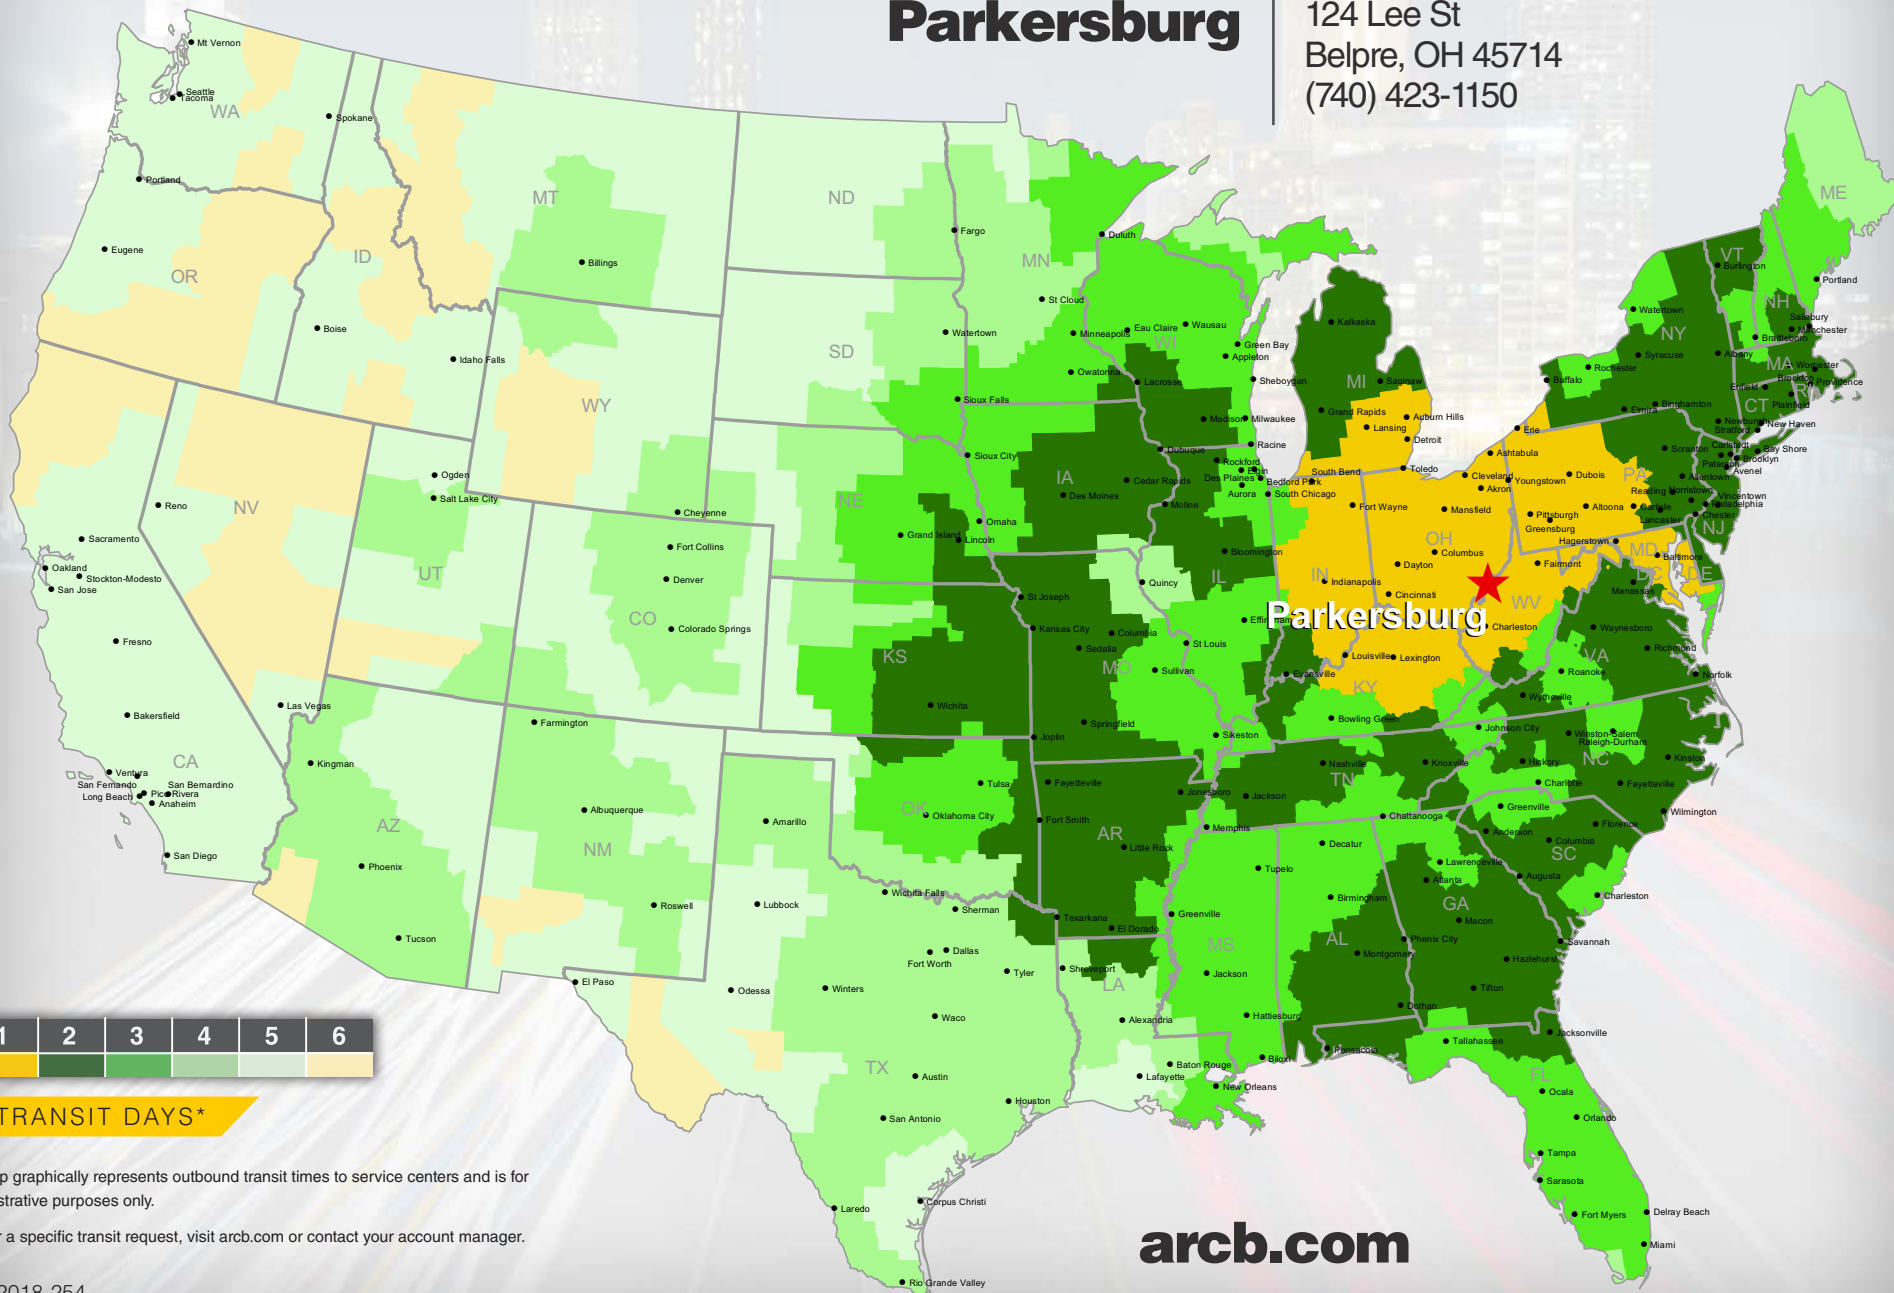

Parkersburg

124 Lee St
Belpre, OH 45714
(740) 423-1150

TRANSIT DAYS*

*Map graphically represents outbound transit times to service centers and is for illustrative purposes only.

For a specific transit request, visit arcb.com or contact your account manager.