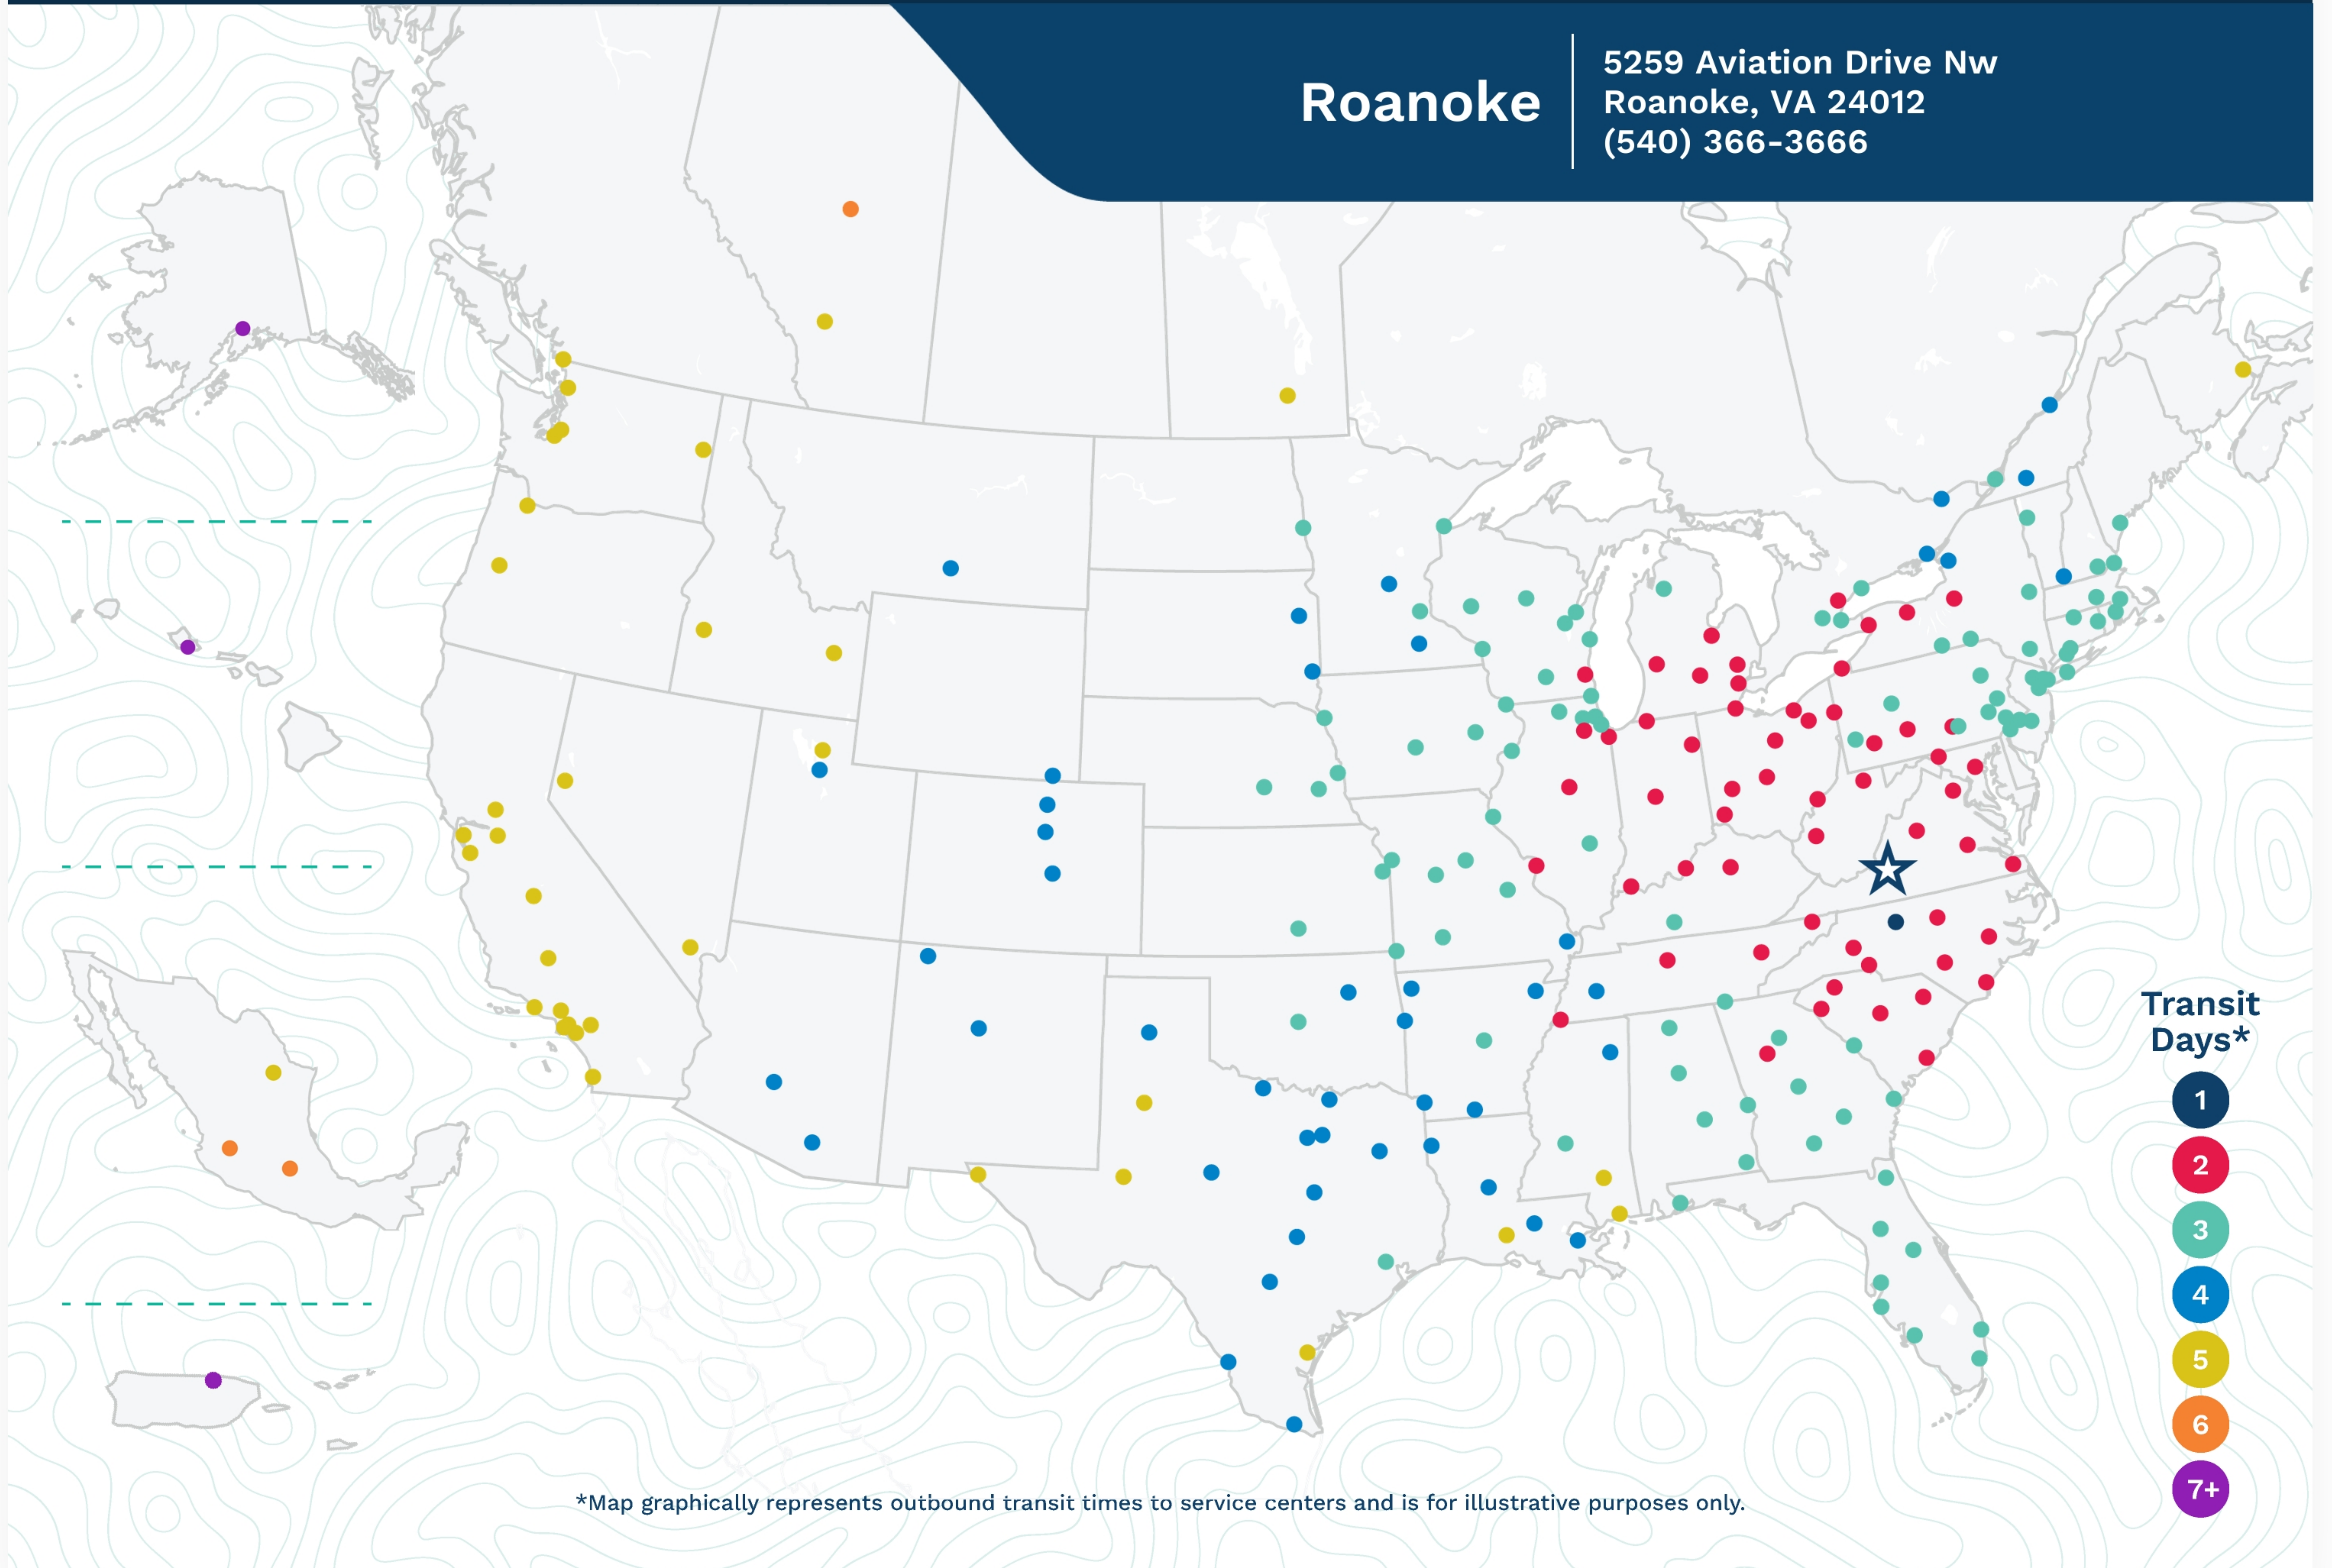

Advertised Transit Times

via the ABF Freight® Network

Roanoke

5259 Aviation Drive Nw
Roanoke, VA 24012
(540) 366-3666

*Map graphically represents outbound transit times to service centers and is for illustrative purposes only.