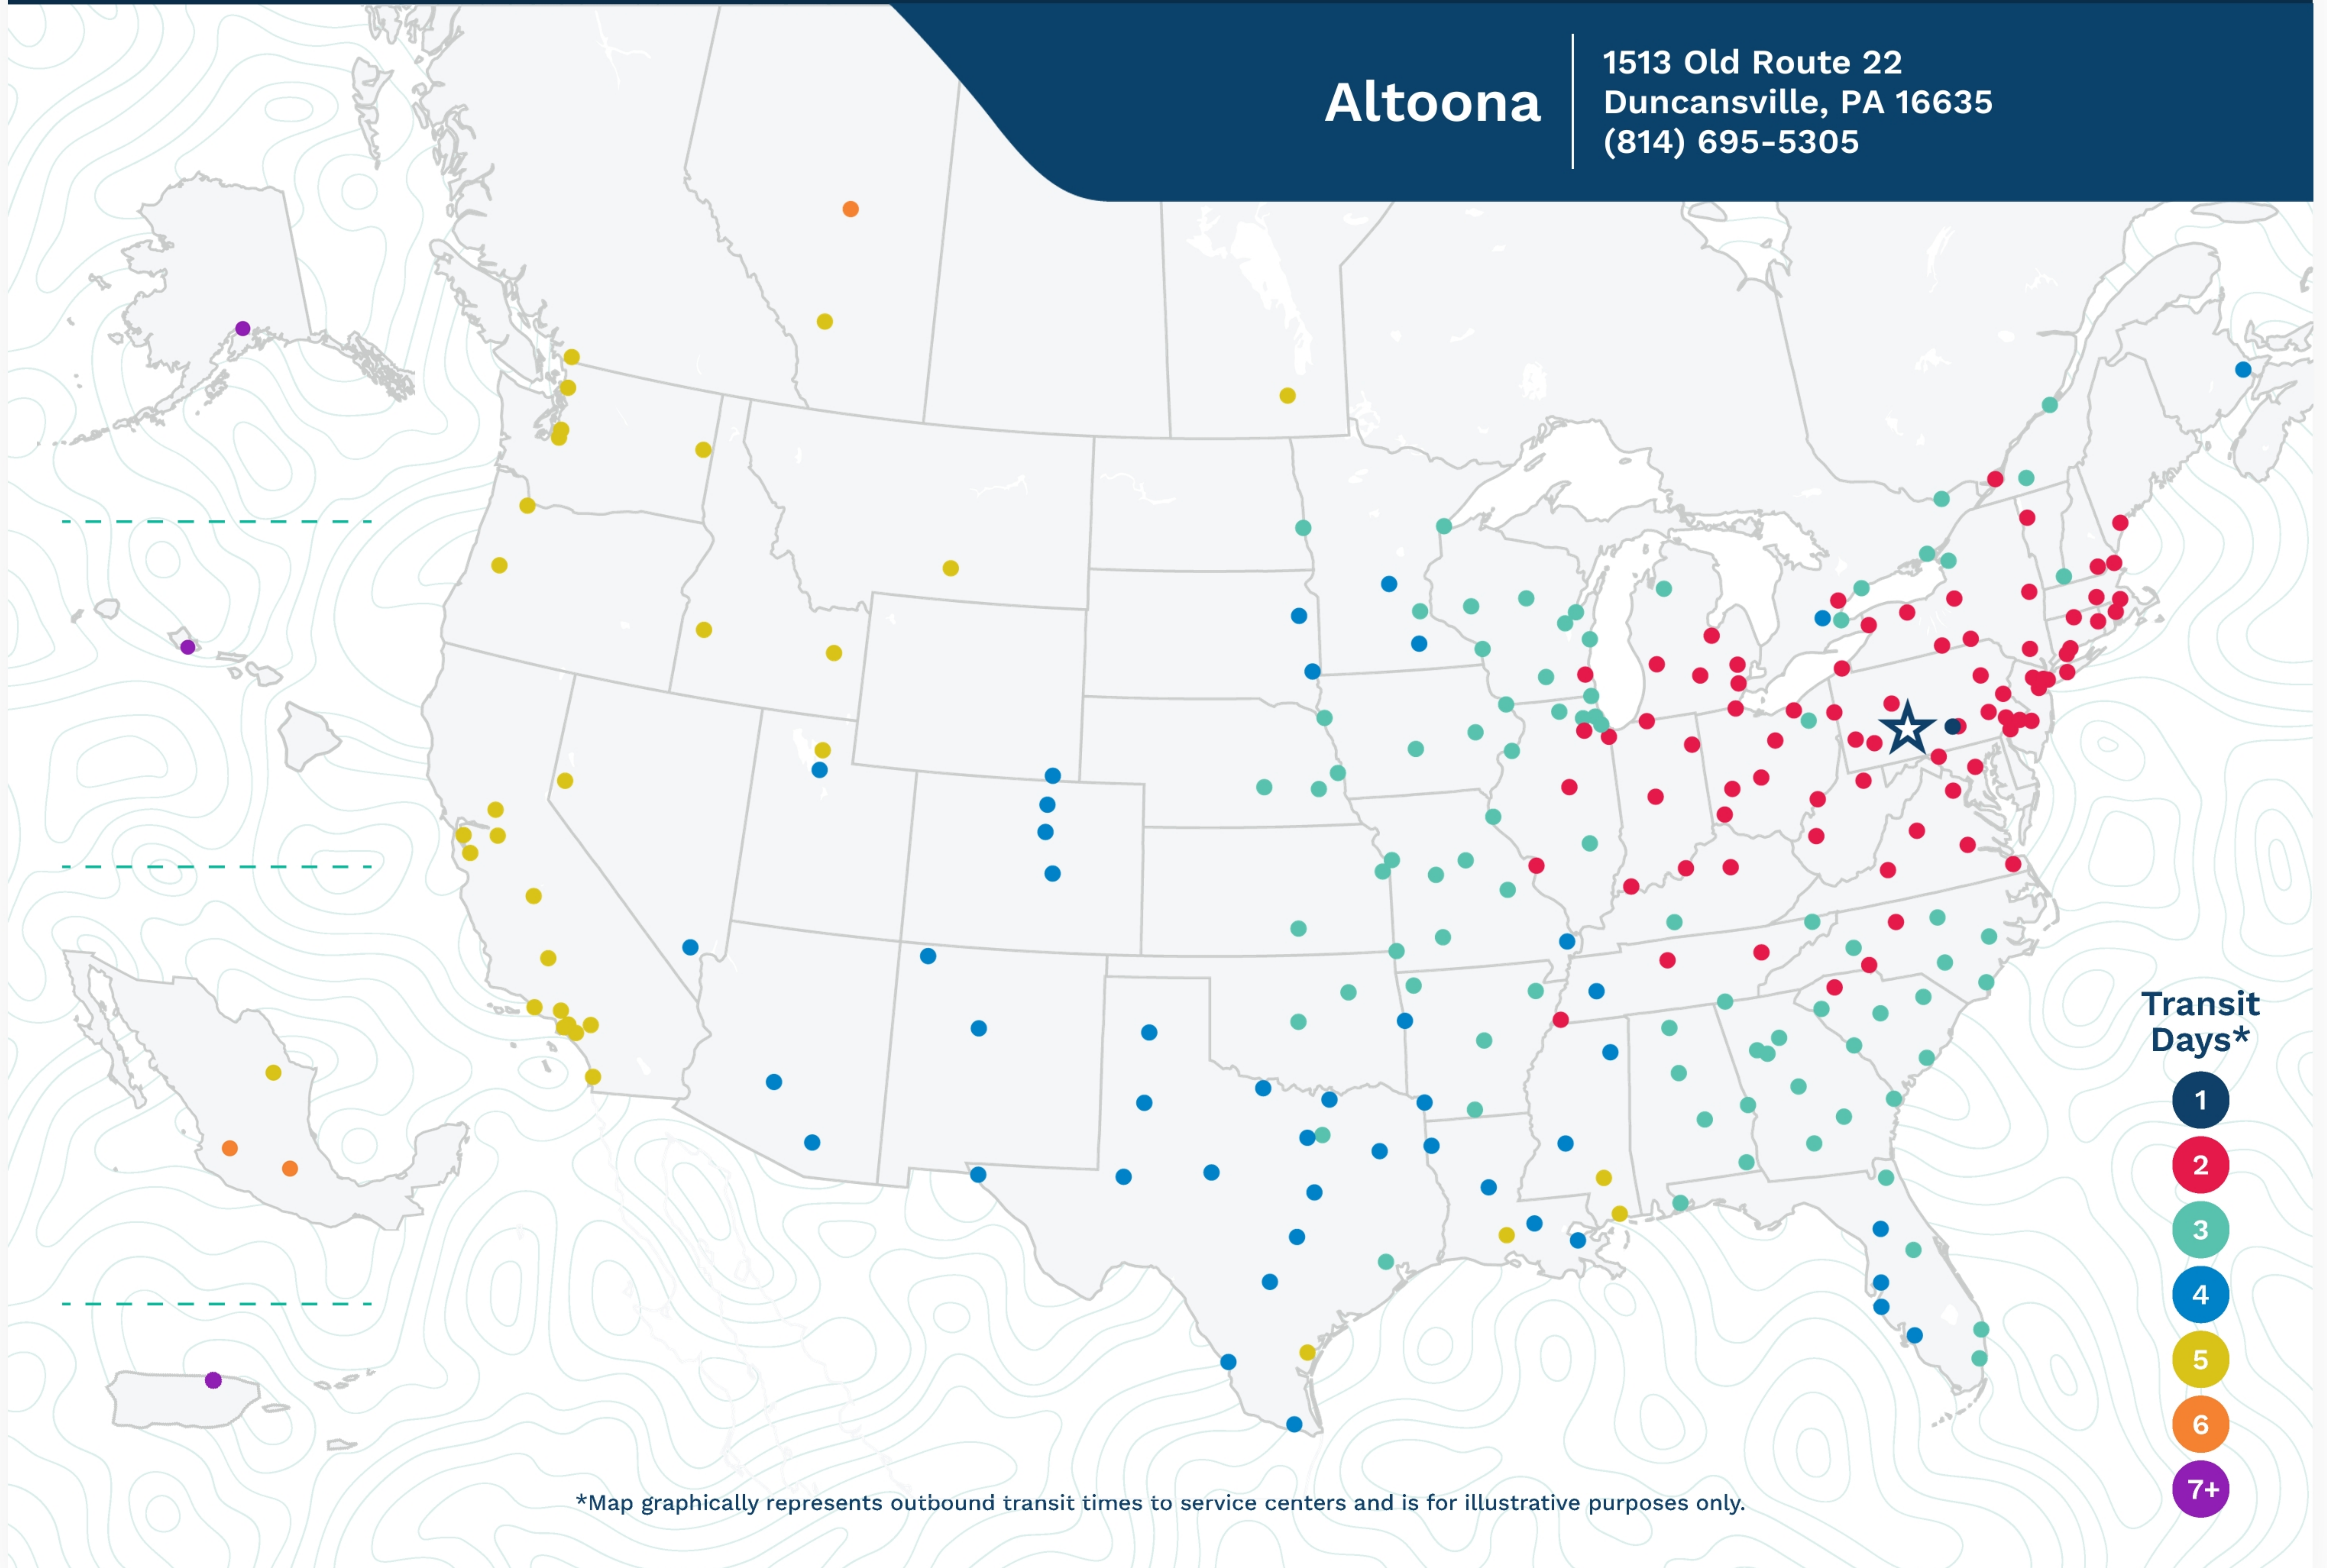

Advertised Transit Times

via the ABF Freight® Network

Altoona

1513 Old Route 22
Duncansville, PA 16635
(814) 695-5305

*Map graphically represents outbound transit times to service centers and is for illustrative purposes only.