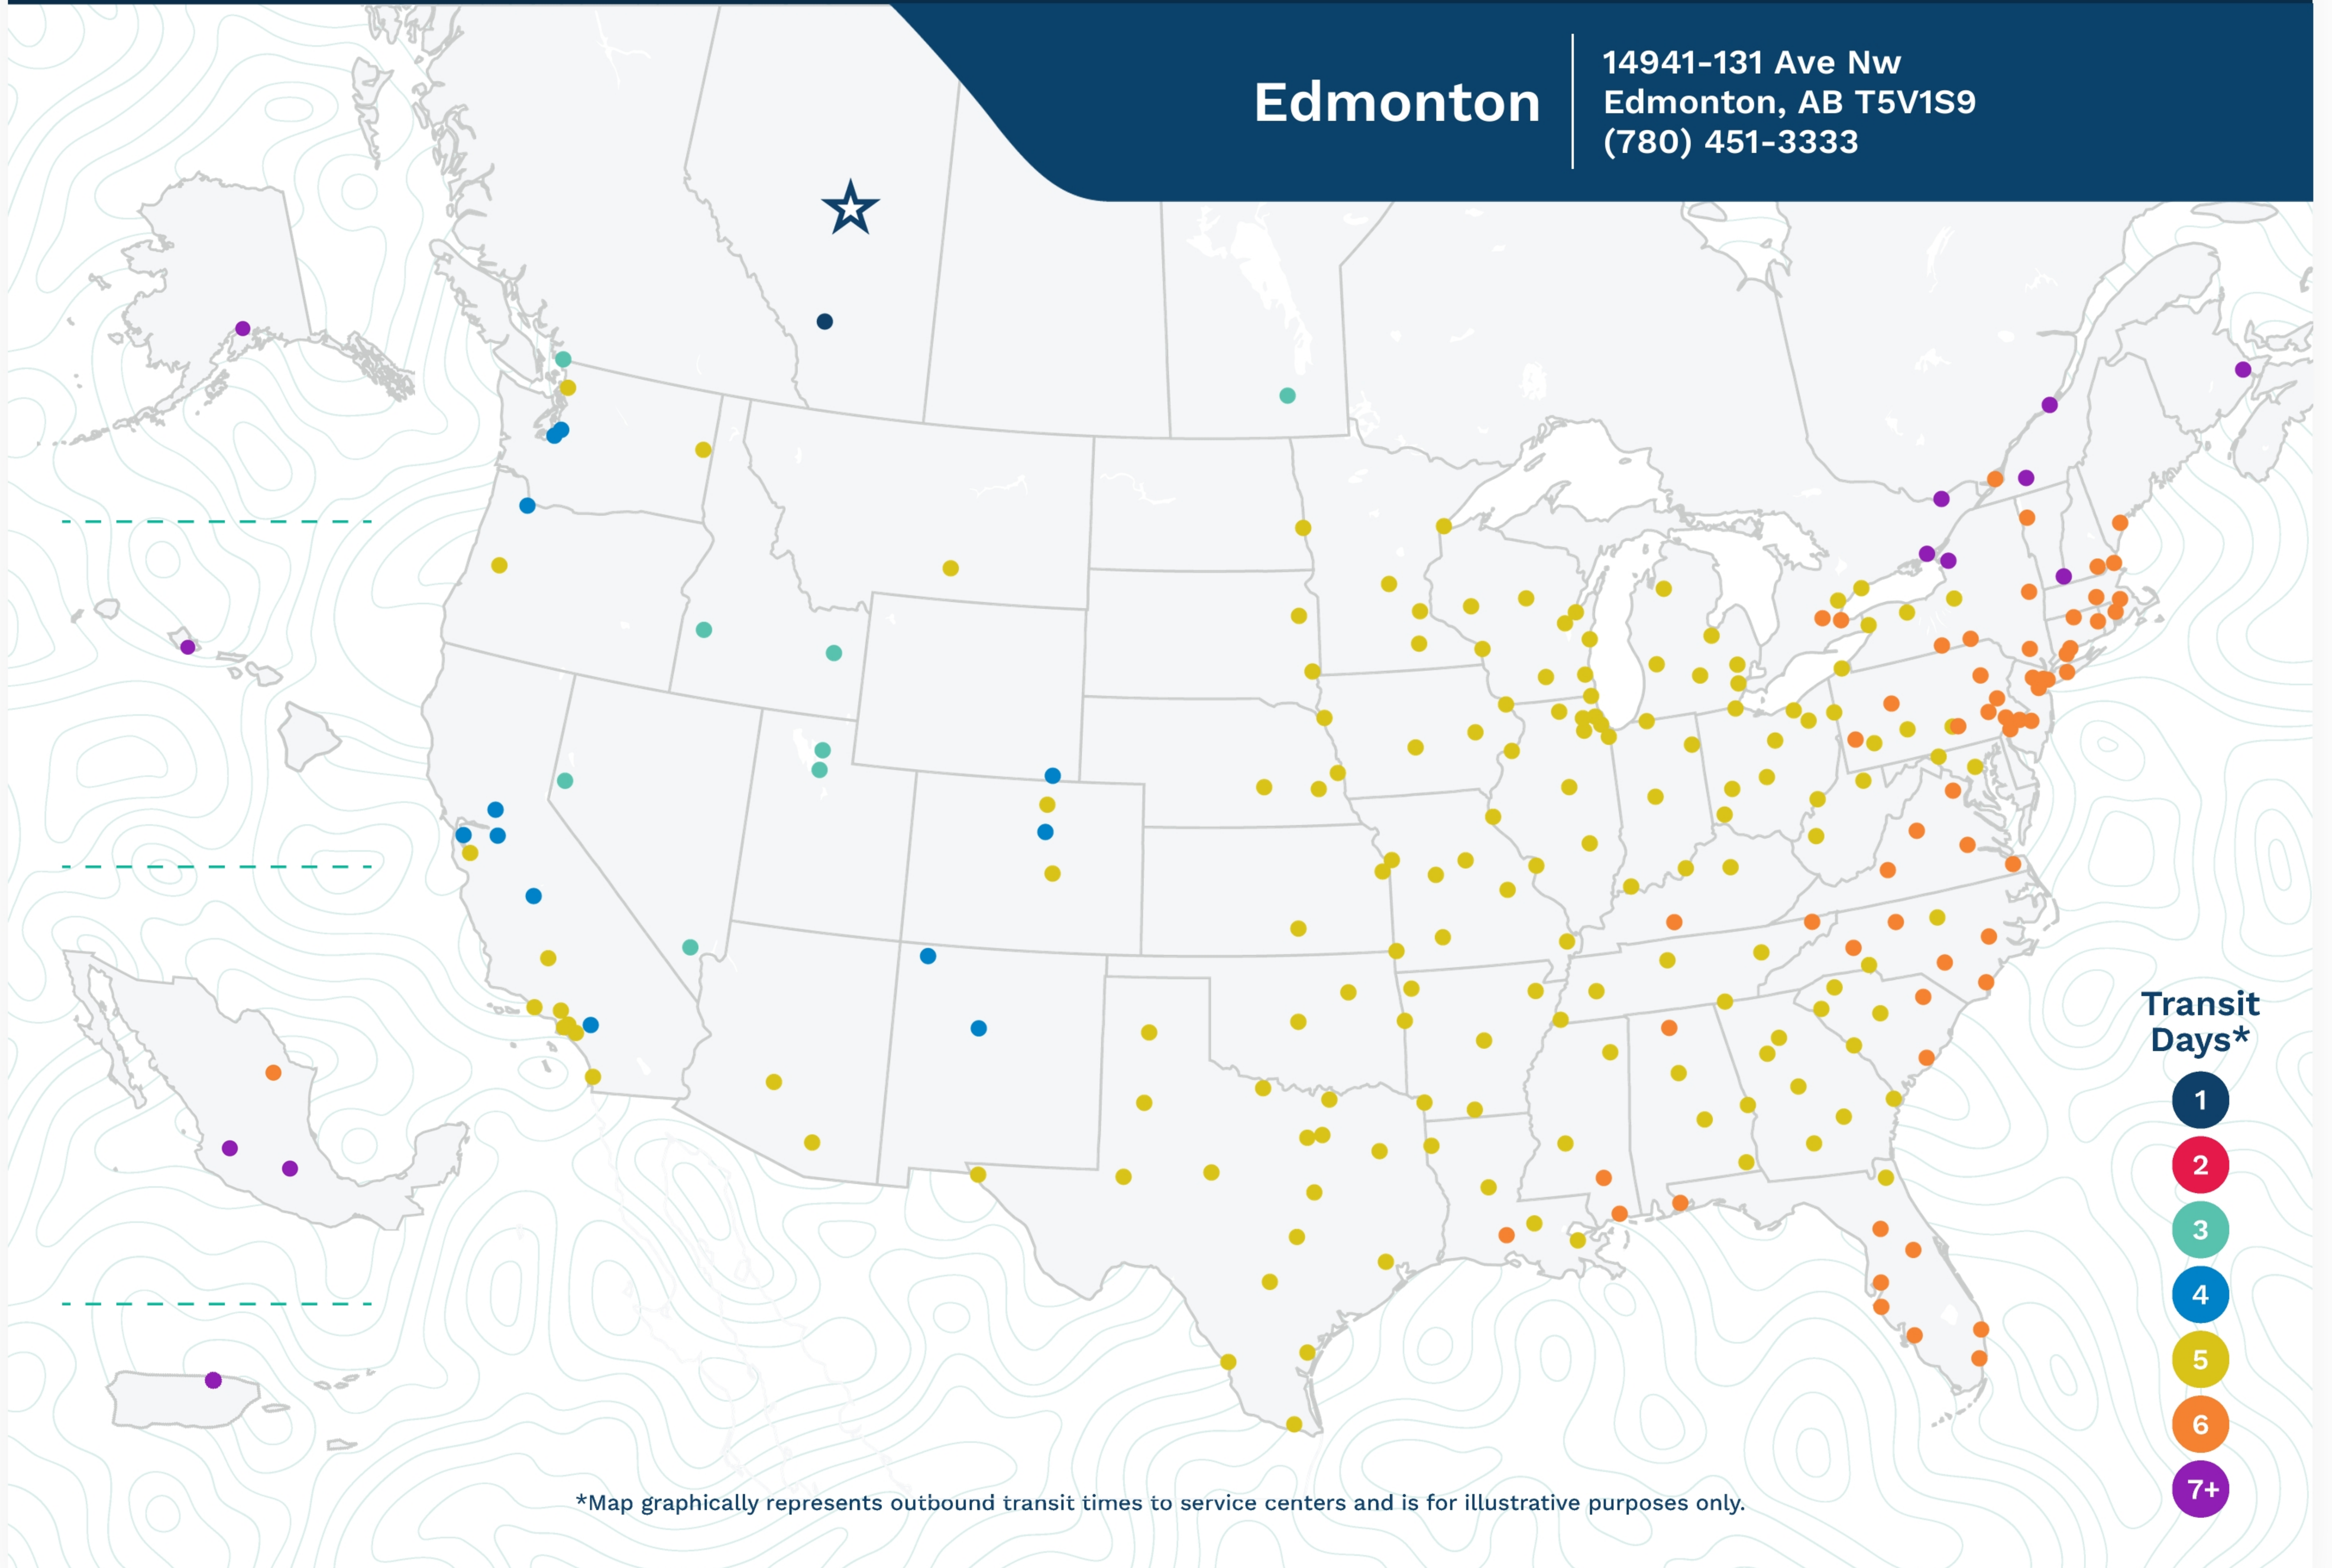

Edmonton

14941-131 Ave Nw
Edmonton, AB T5V1S9
(780) 451-3333

*Map graphically represents outbound transit times to service centers and is for illustrative purposes only.