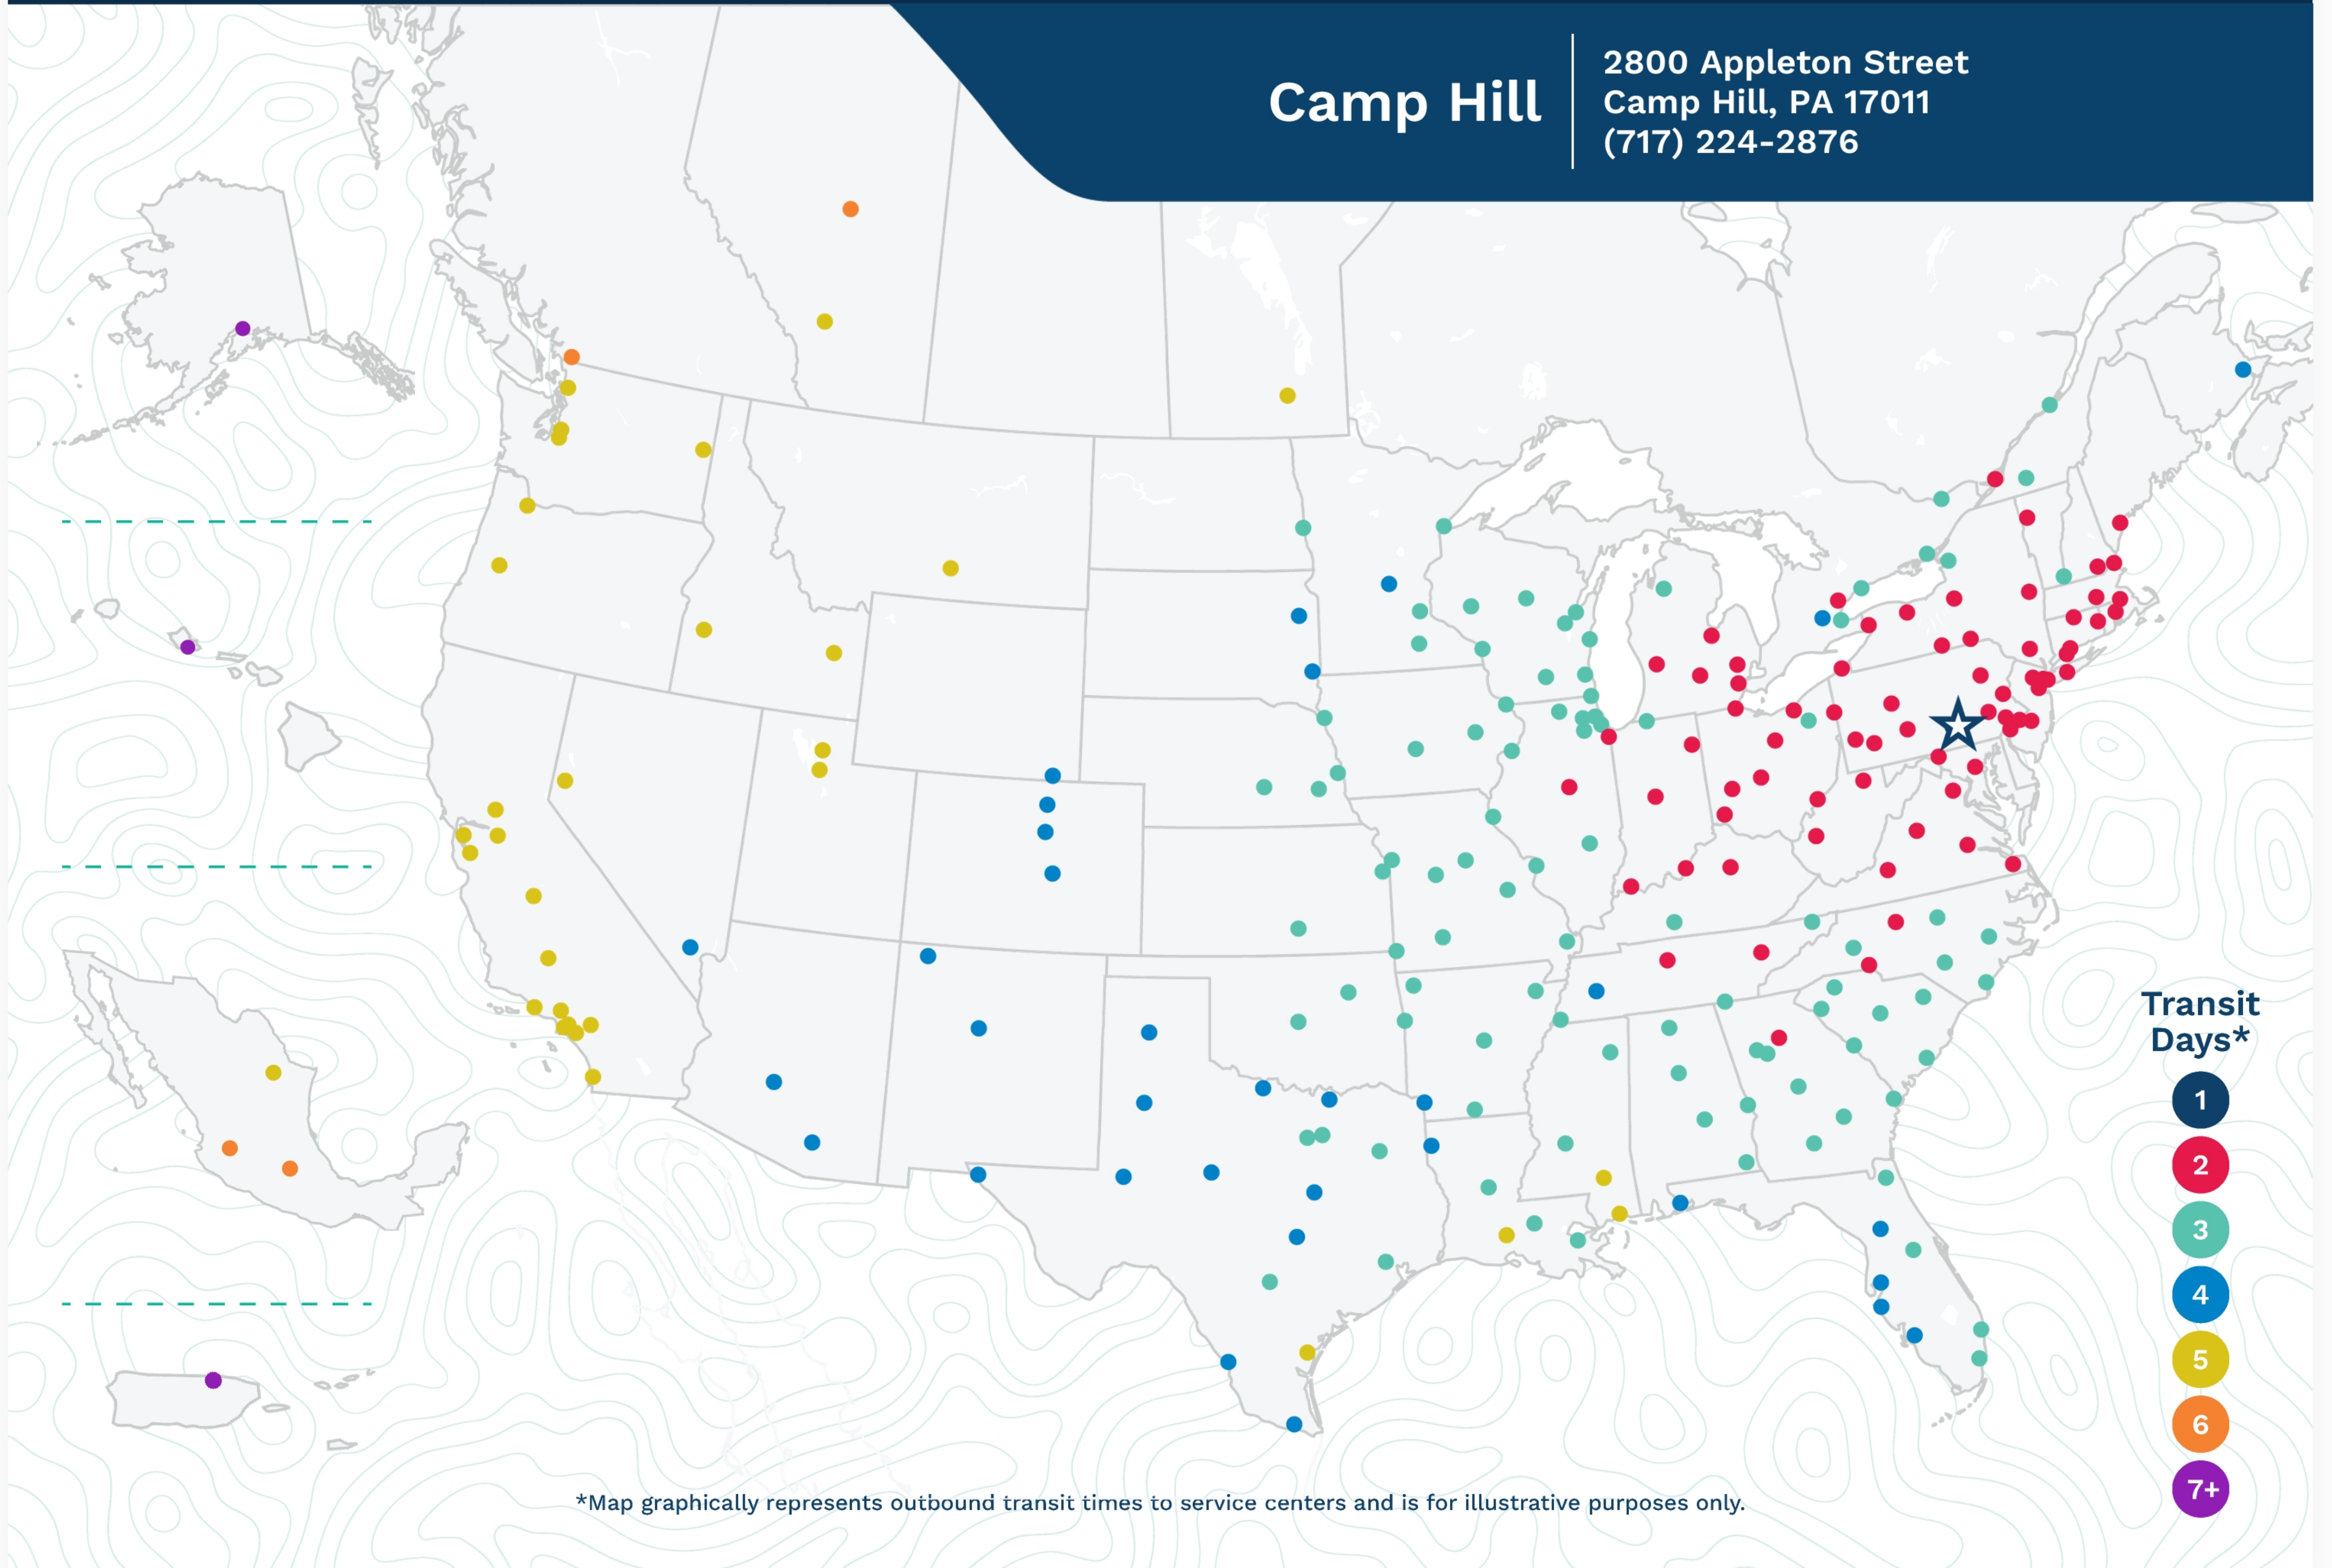

Advertised Transit Times

via the ABF Freight® Network

Camp Hill

2800 Appleton Street
Camp Hill, PA 17011
(717) 224-2876

*Map graphically represents outbound transit times to service centers and is for illustrative purposes only.