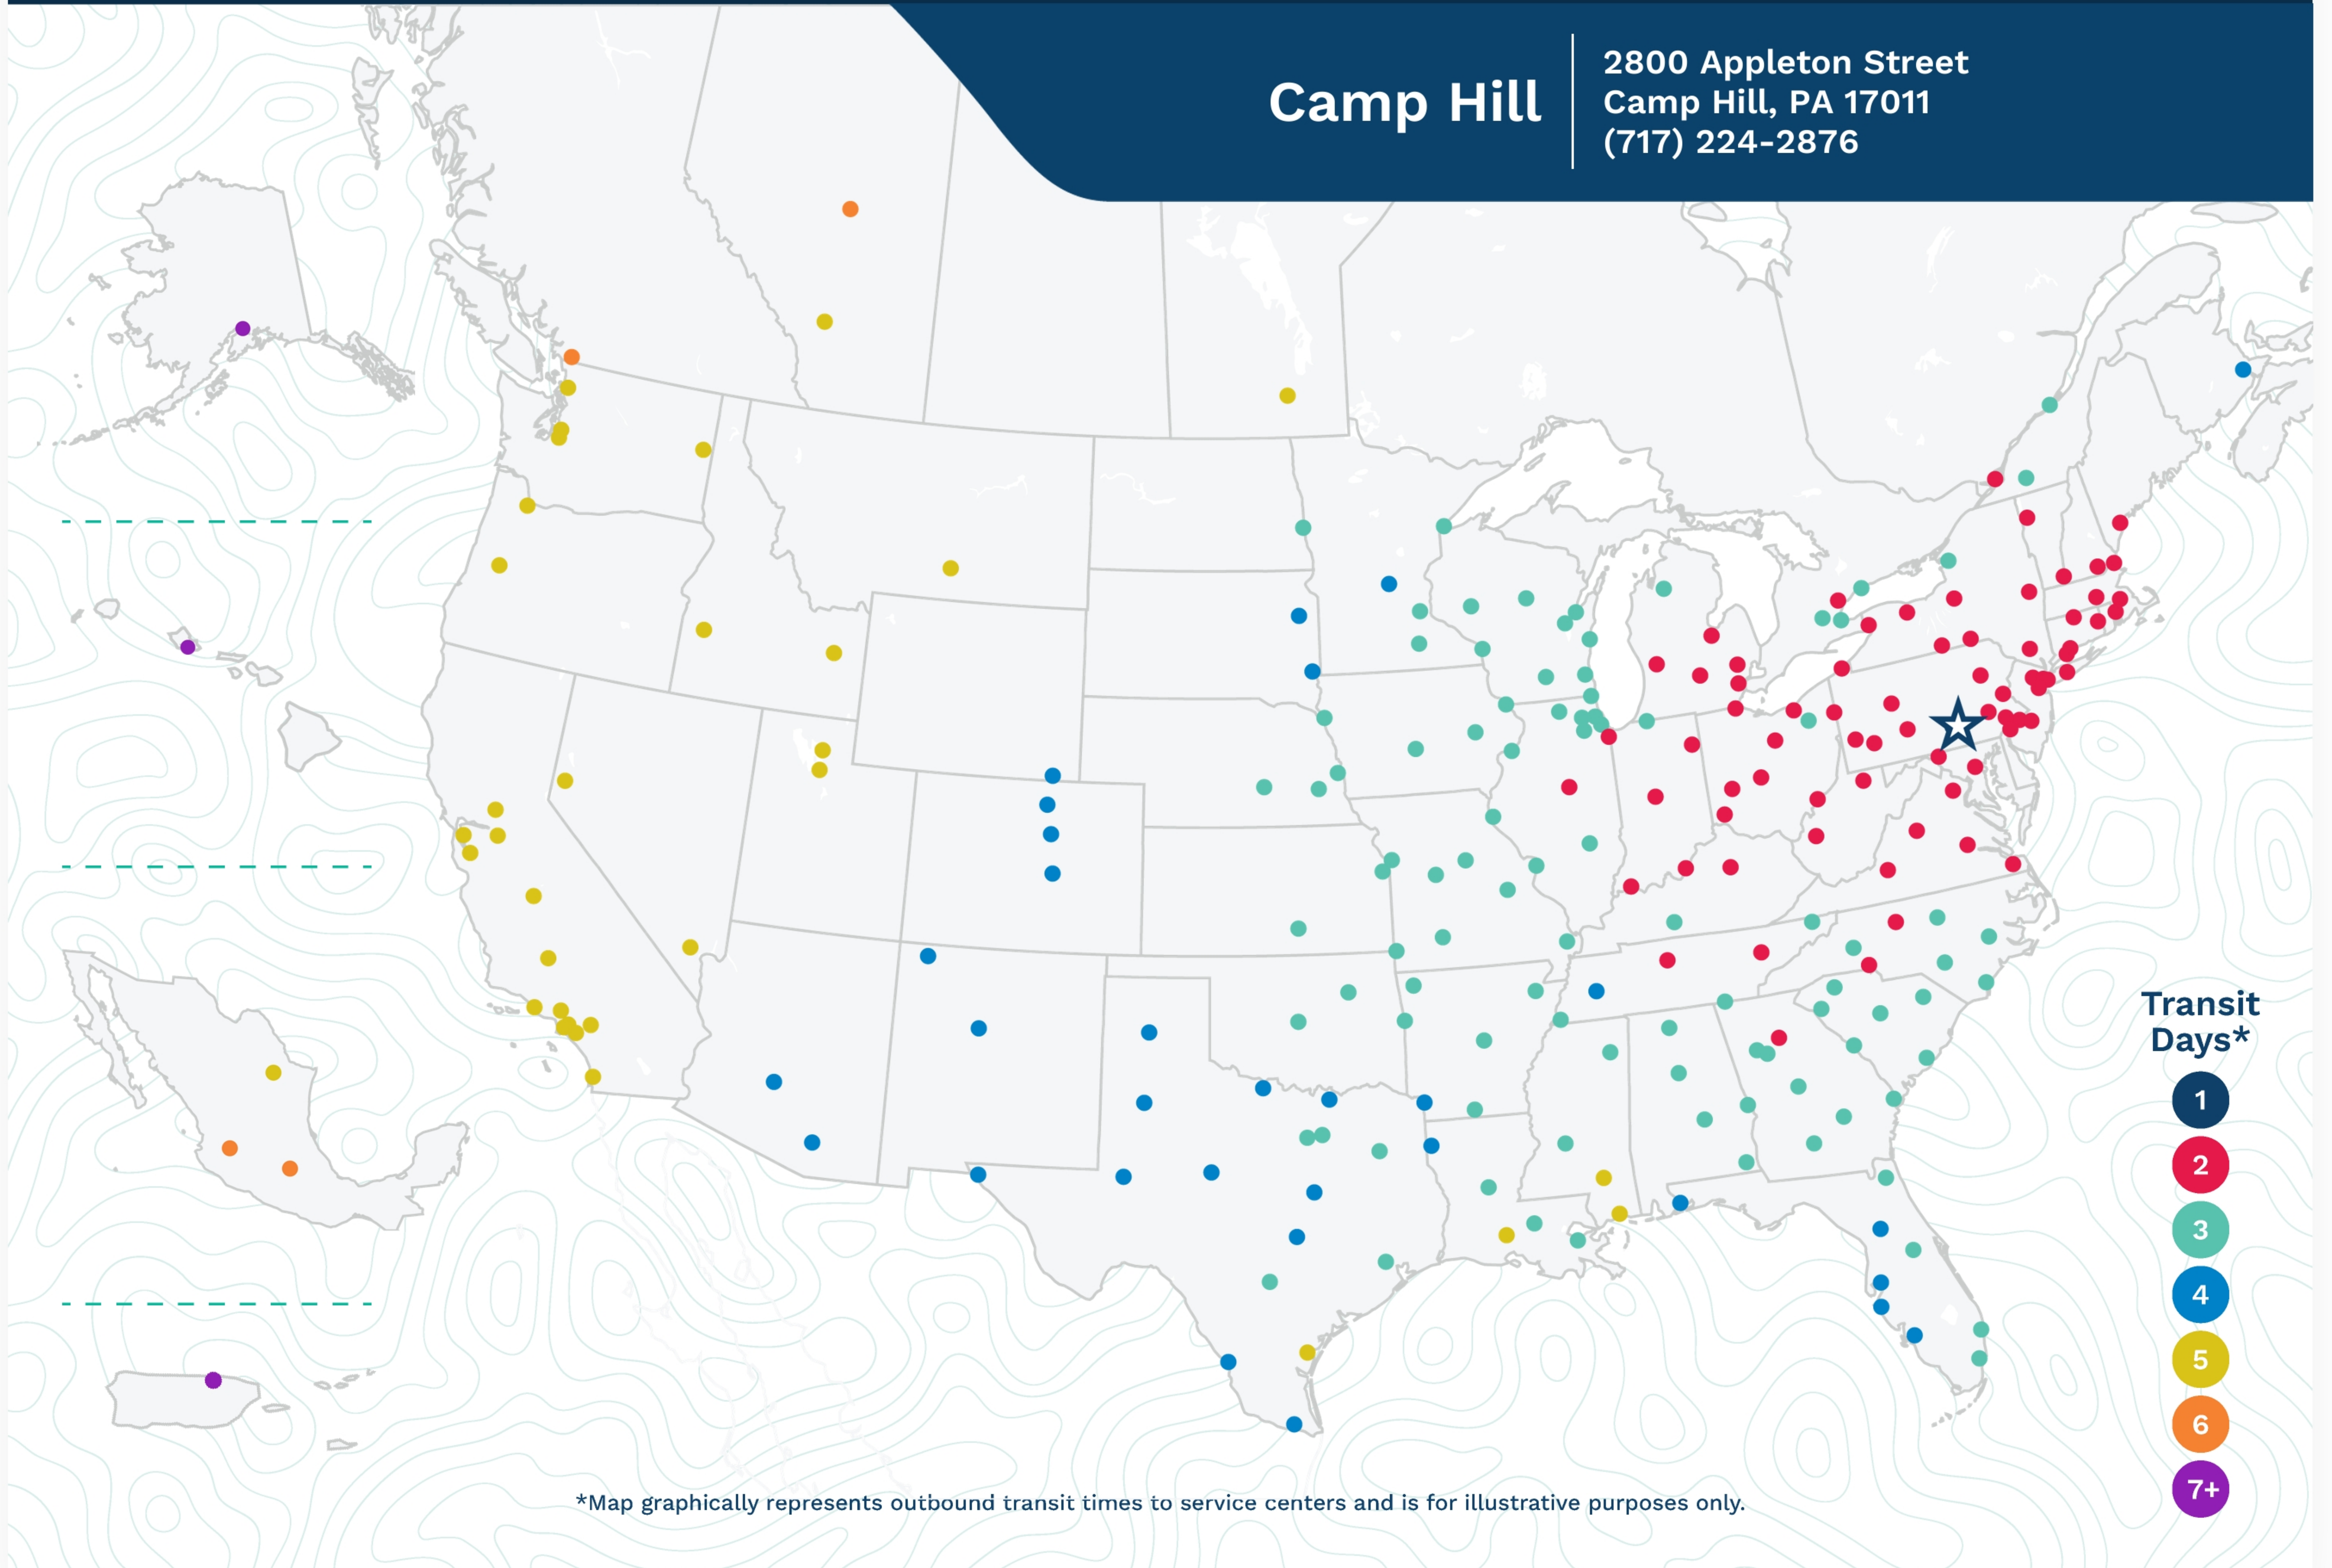

Advertised Transit Times

via the ABF Freight® Network

Camp Hill

2800 Appleton Street
Camp Hill, PA 17011
(717) 224-2876

Transit Days*

- 1
- 2
- 3
- 4
- 5
- 6
- 7+

*Map graphically represents outbound transit times to service centers and is for illustrative purposes only.