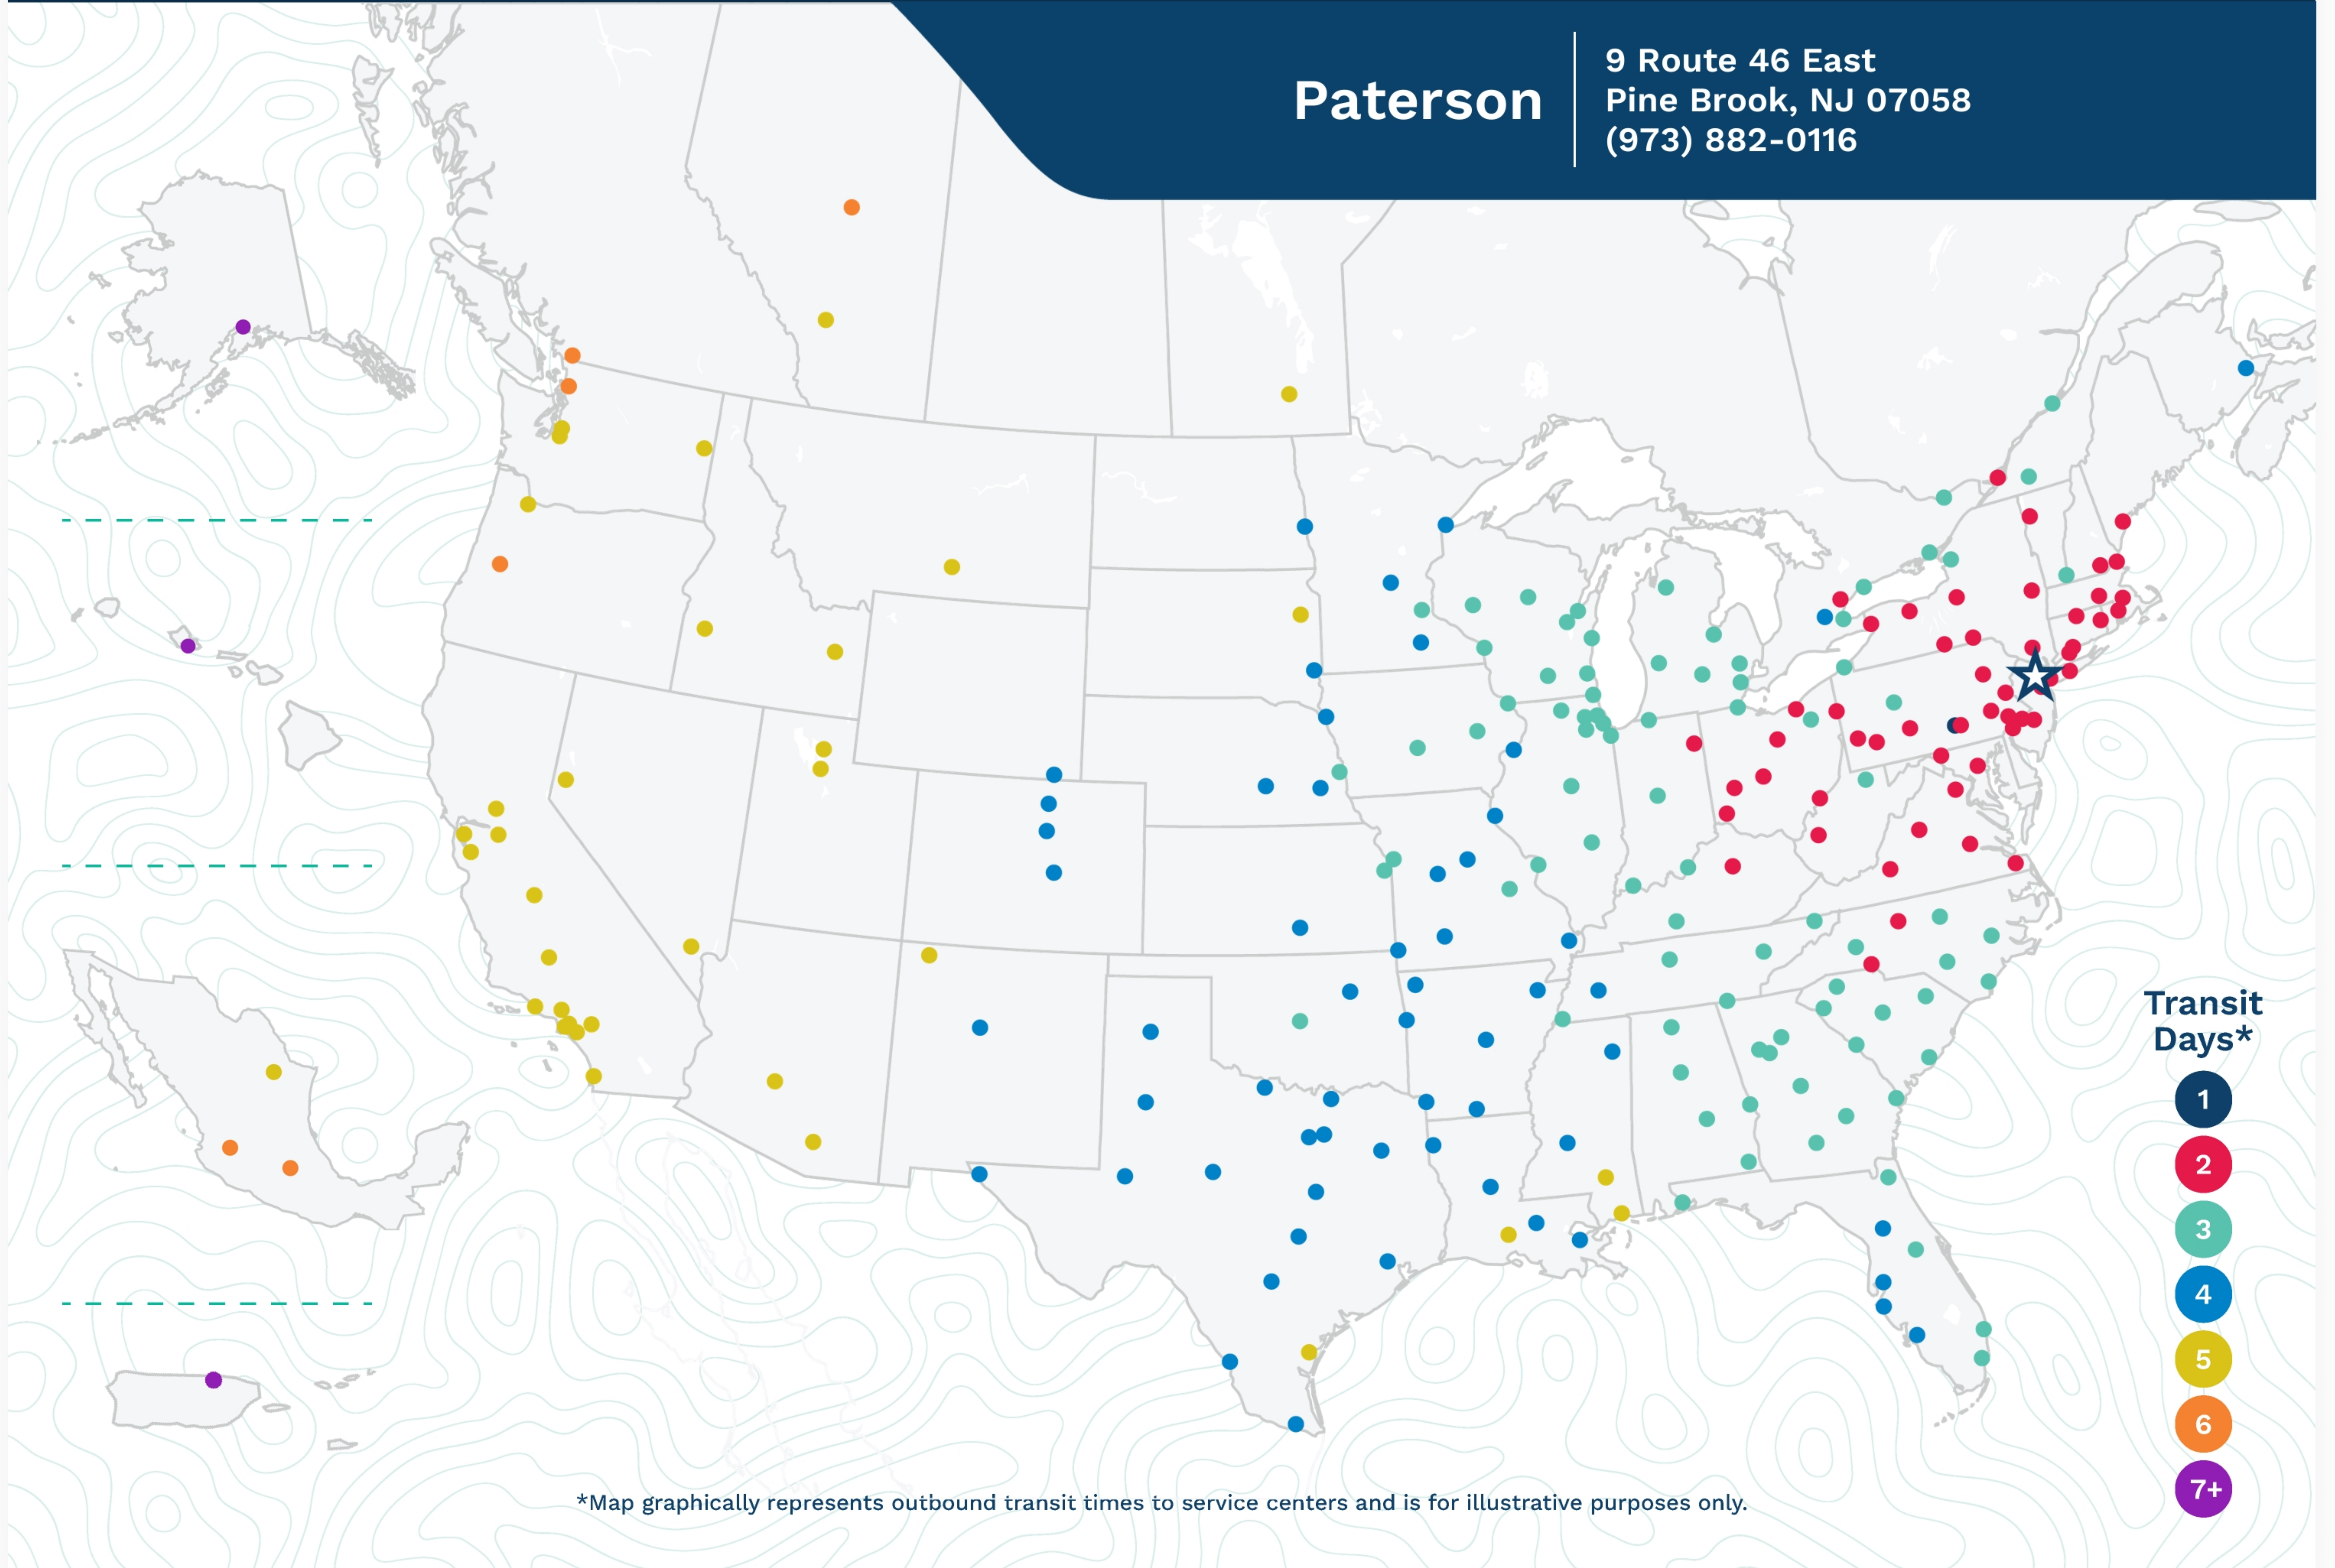

Paterson

9 Route 46 East
Pine Brook, NJ 07058
(973) 882-0116

*Map graphically represents outbound transit times to service centers and is for illustrative purposes only.