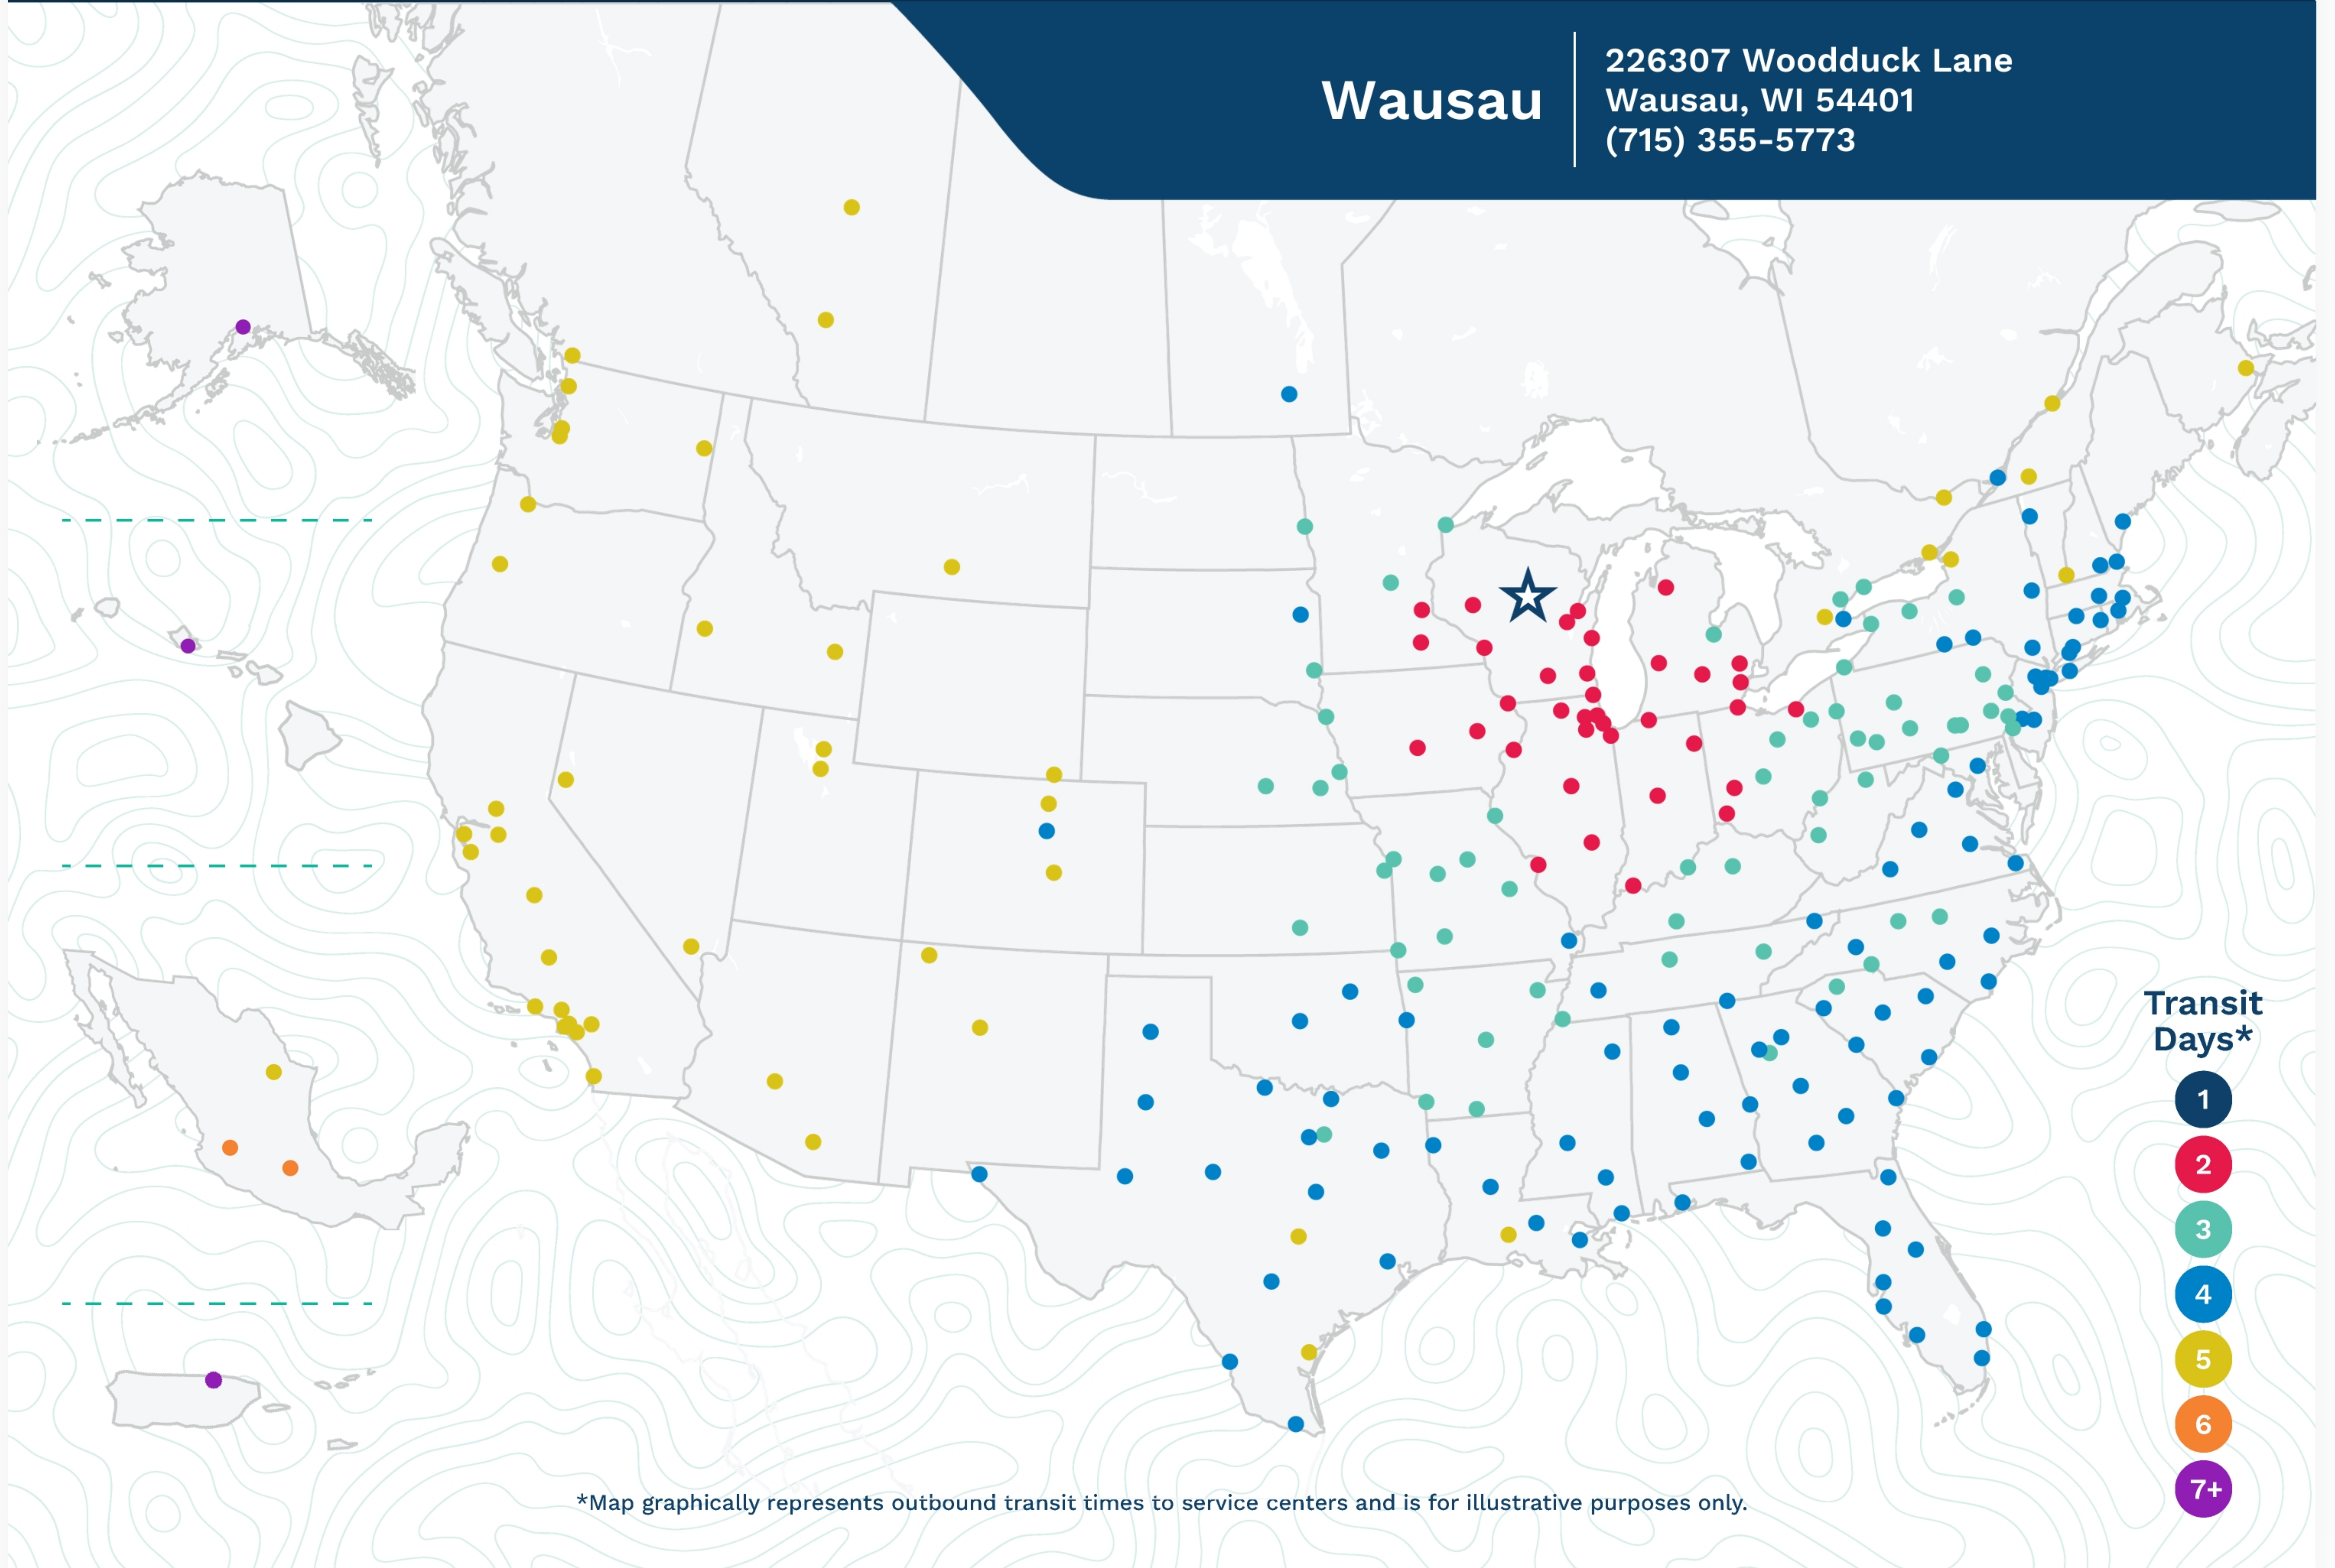

Wausau

226307 Woodduck Lane
Wausau, WI 54401
(715) 355-5773

*Map graphically represents outbound transit times to service centers and is for illustrative purposes only.