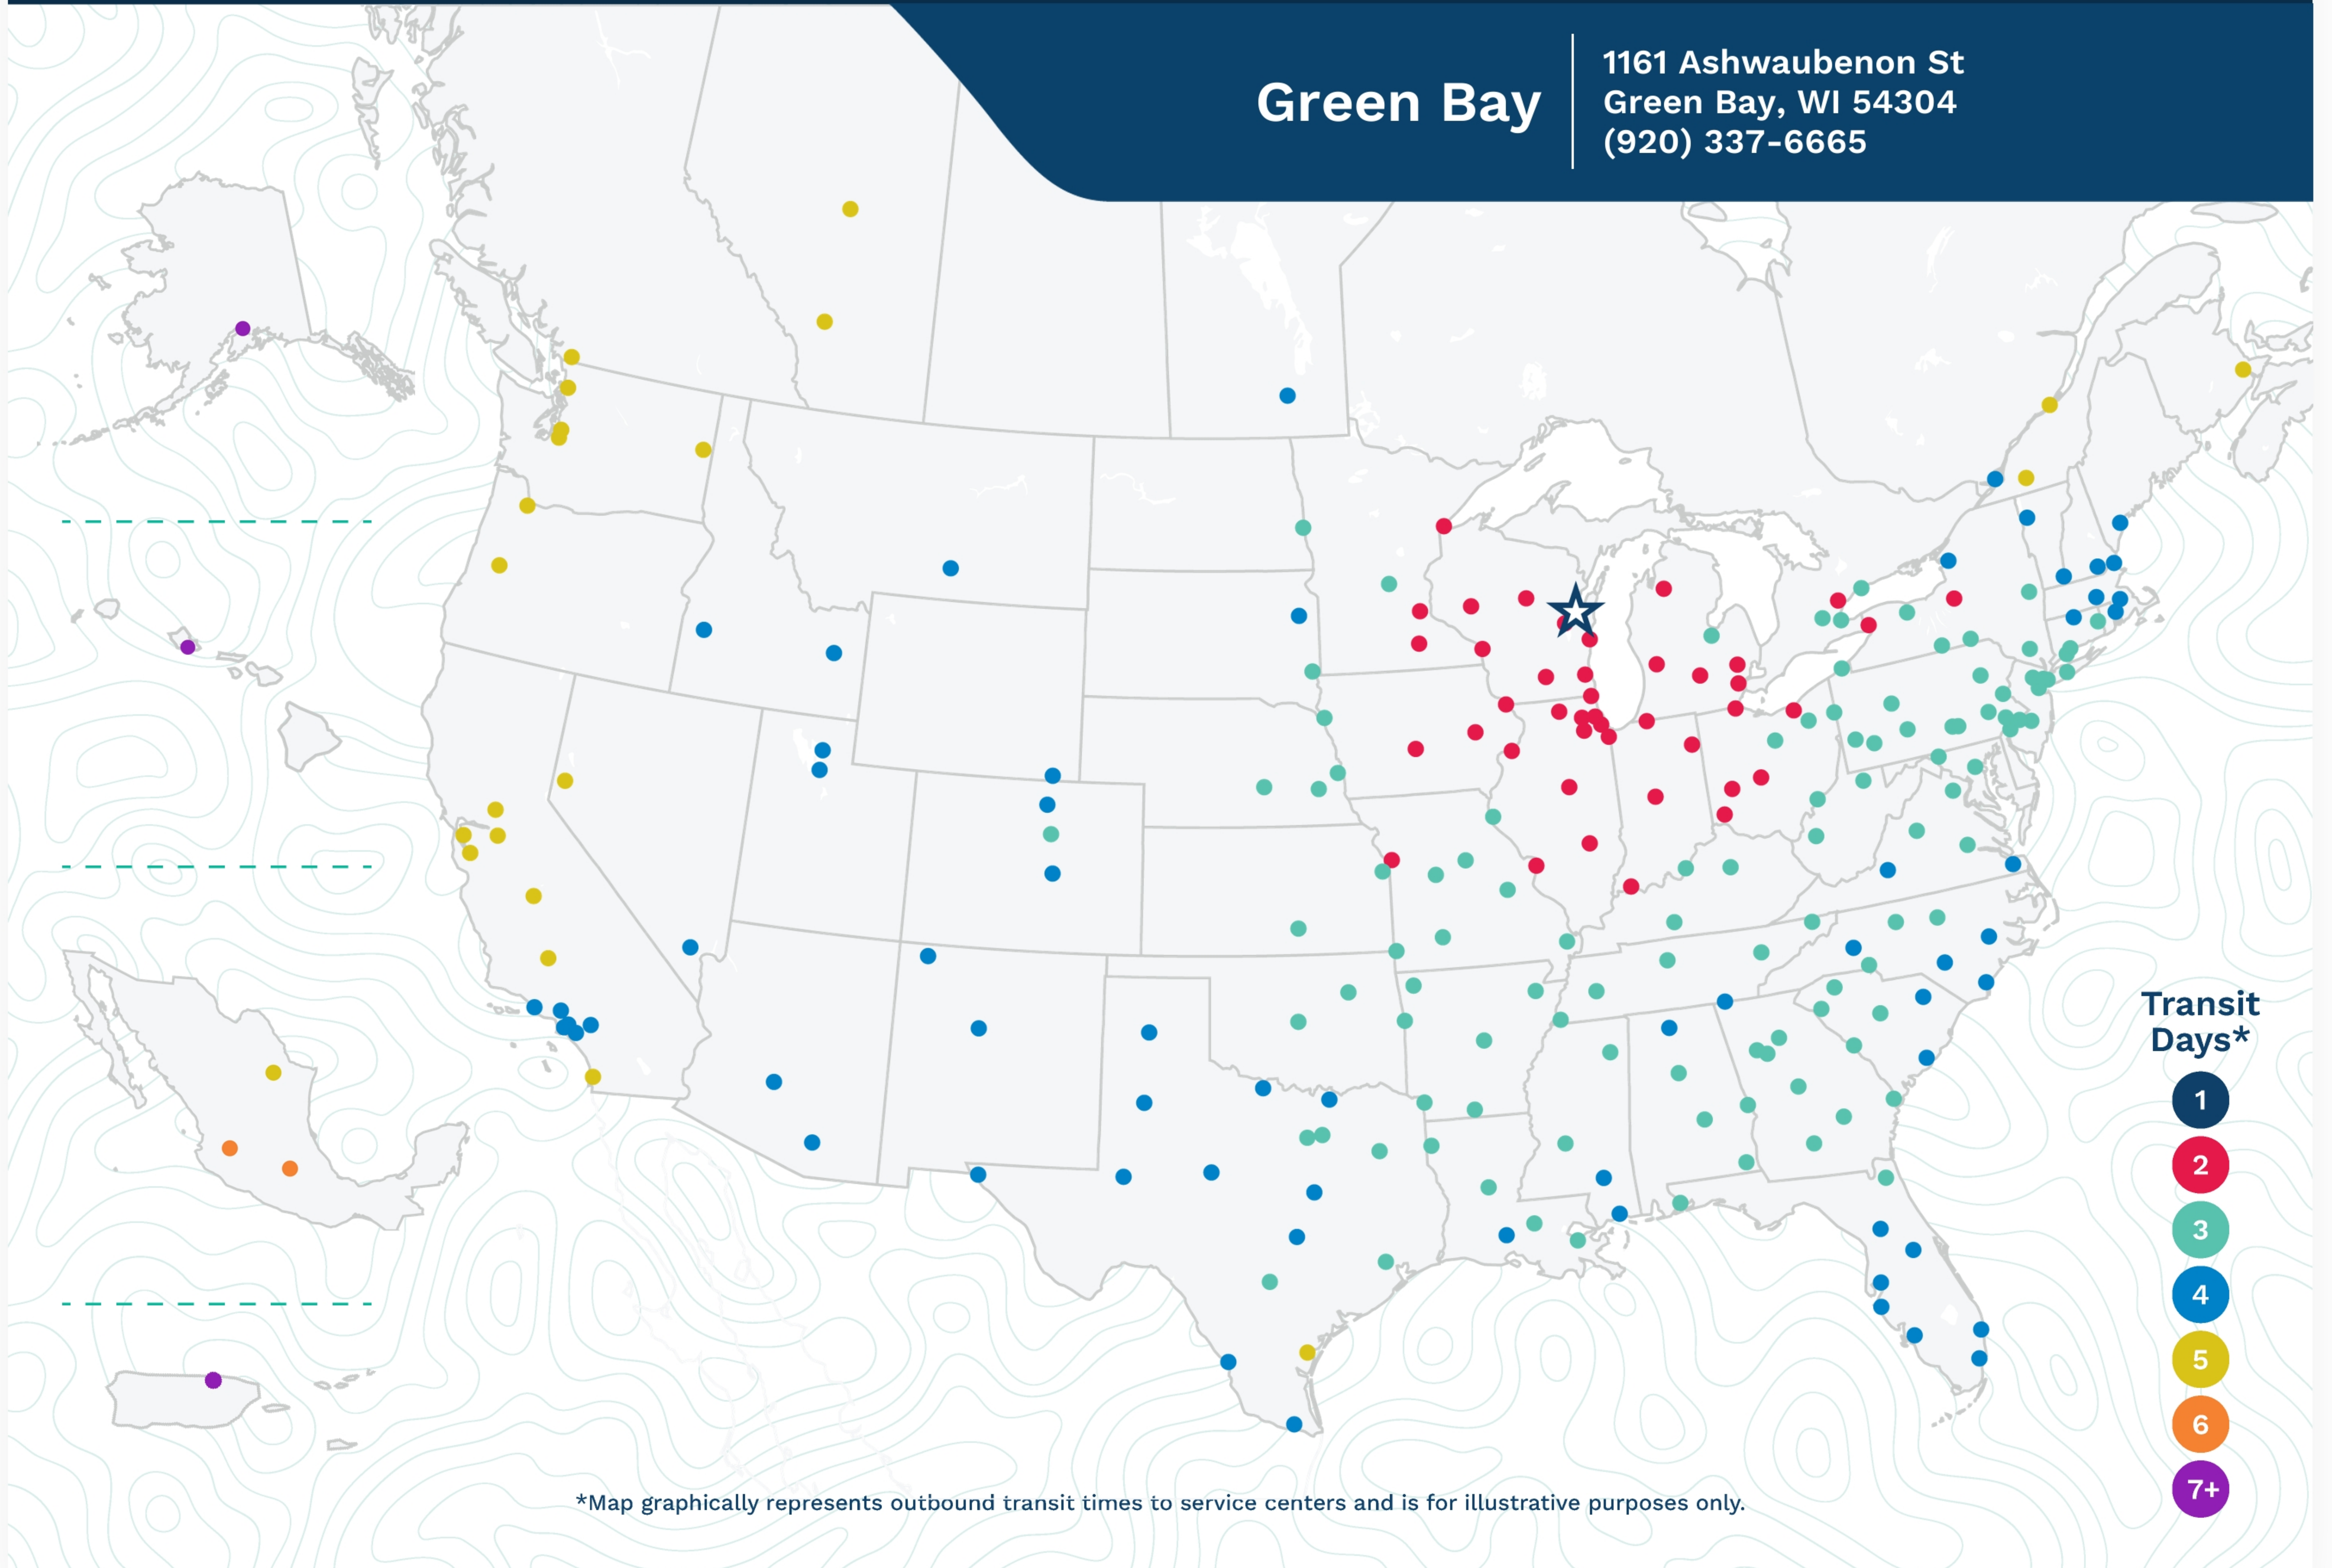

Green Bay

1161 Ashwaubenon St
Green Bay, WI 54304
(920) 337-6665

*Map graphically represents outbound transit times to service centers and is for illustrative purposes only.