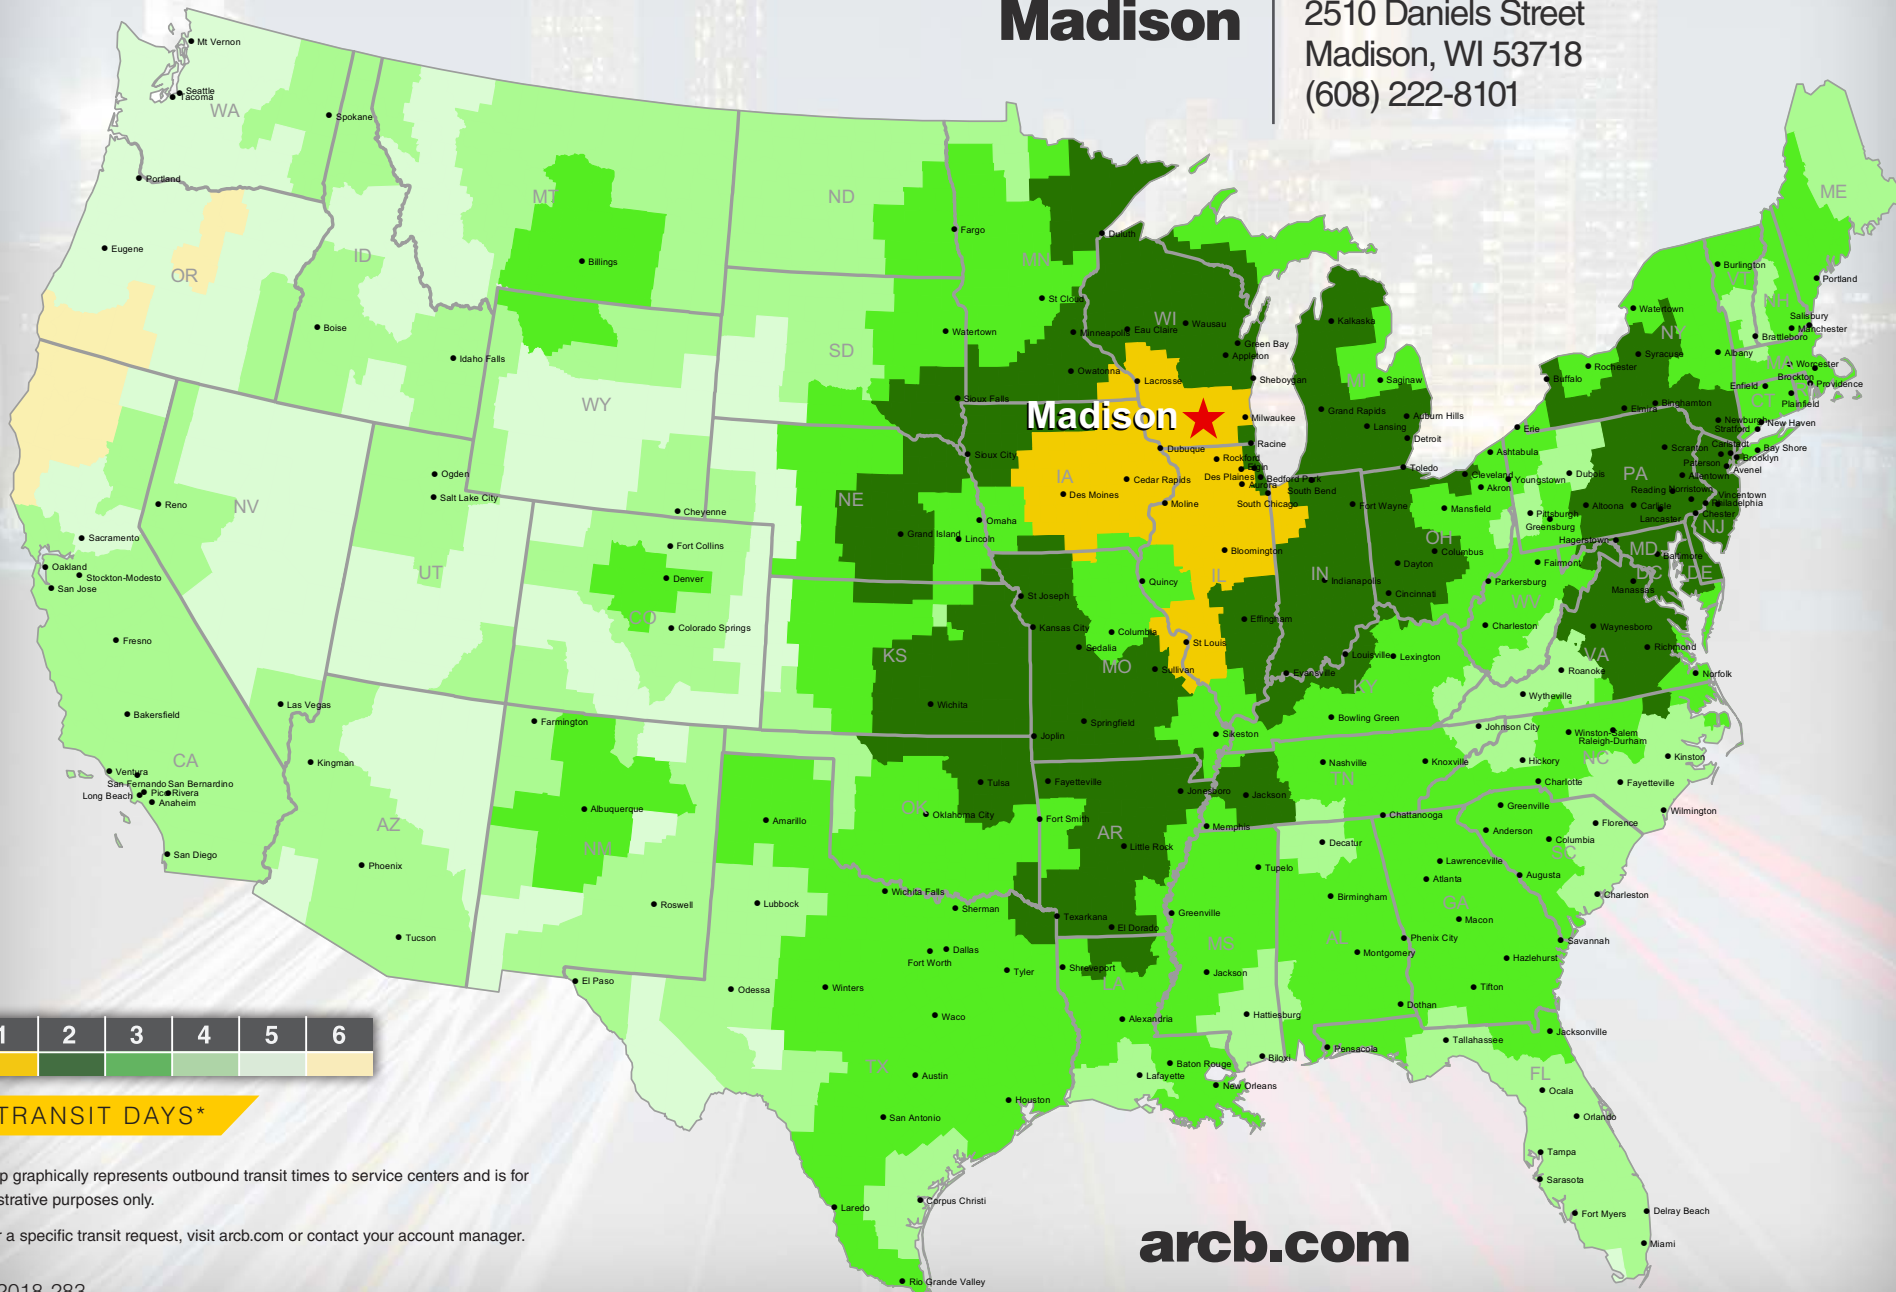

Madison

2510 Daniels Street
Madison, WI 53718
(608) 222-8101

TRANSIT DAYS*

*Map graphically represents outbound transit times to service centers and is for illustrative purposes only.

For a specific transit request, visit arcb.com or contact your account manager.